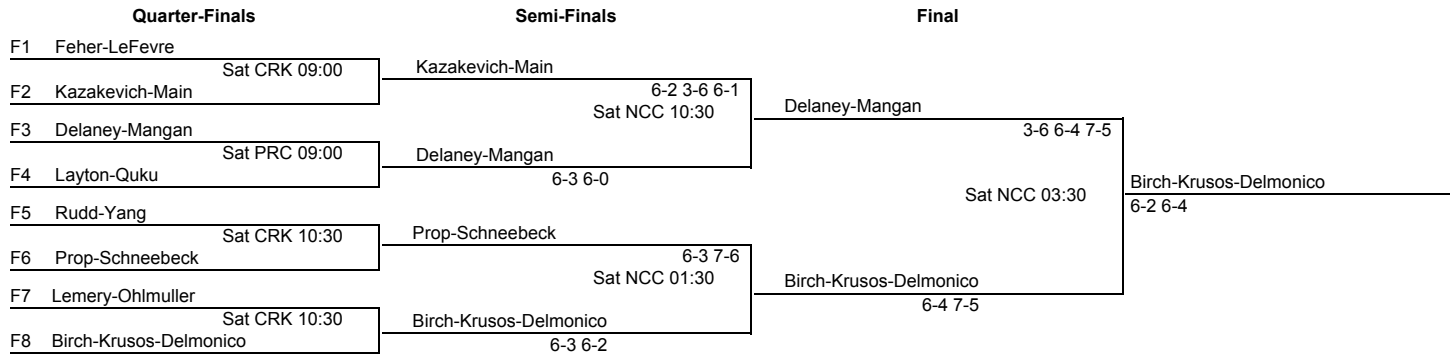

2012 APTA Nationals
Thursday - Sunday, March 15-18, 2012

Women - 16 Reprive