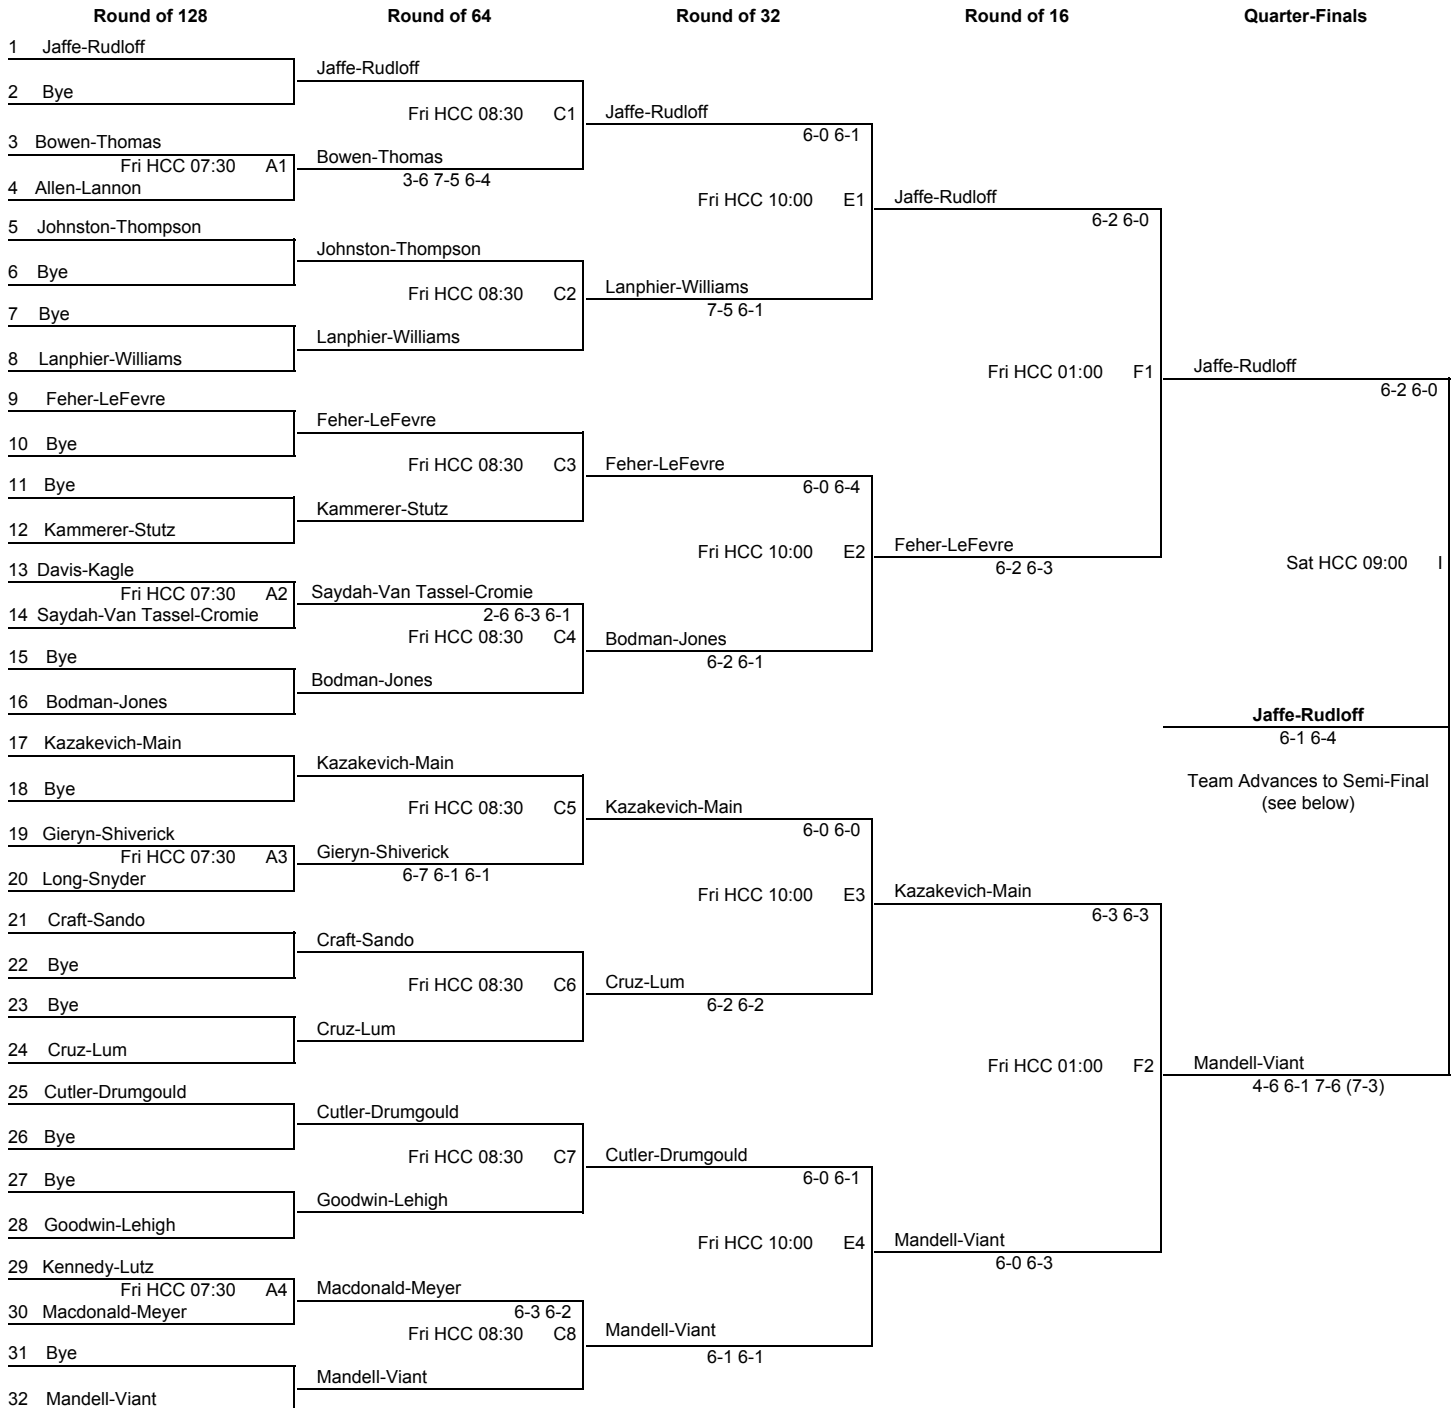

2012 APTA Nationals
Thursday - Sunday, March 15-18, 2012

Women - Main - Top 1/4

2012 APTA Nationals
Thursday - Sunday, March 15-18, 2012

Women - Main - 2nd 1/4

2012 APTA Nationals
Thursday - Sunday, March 15-18, 2012