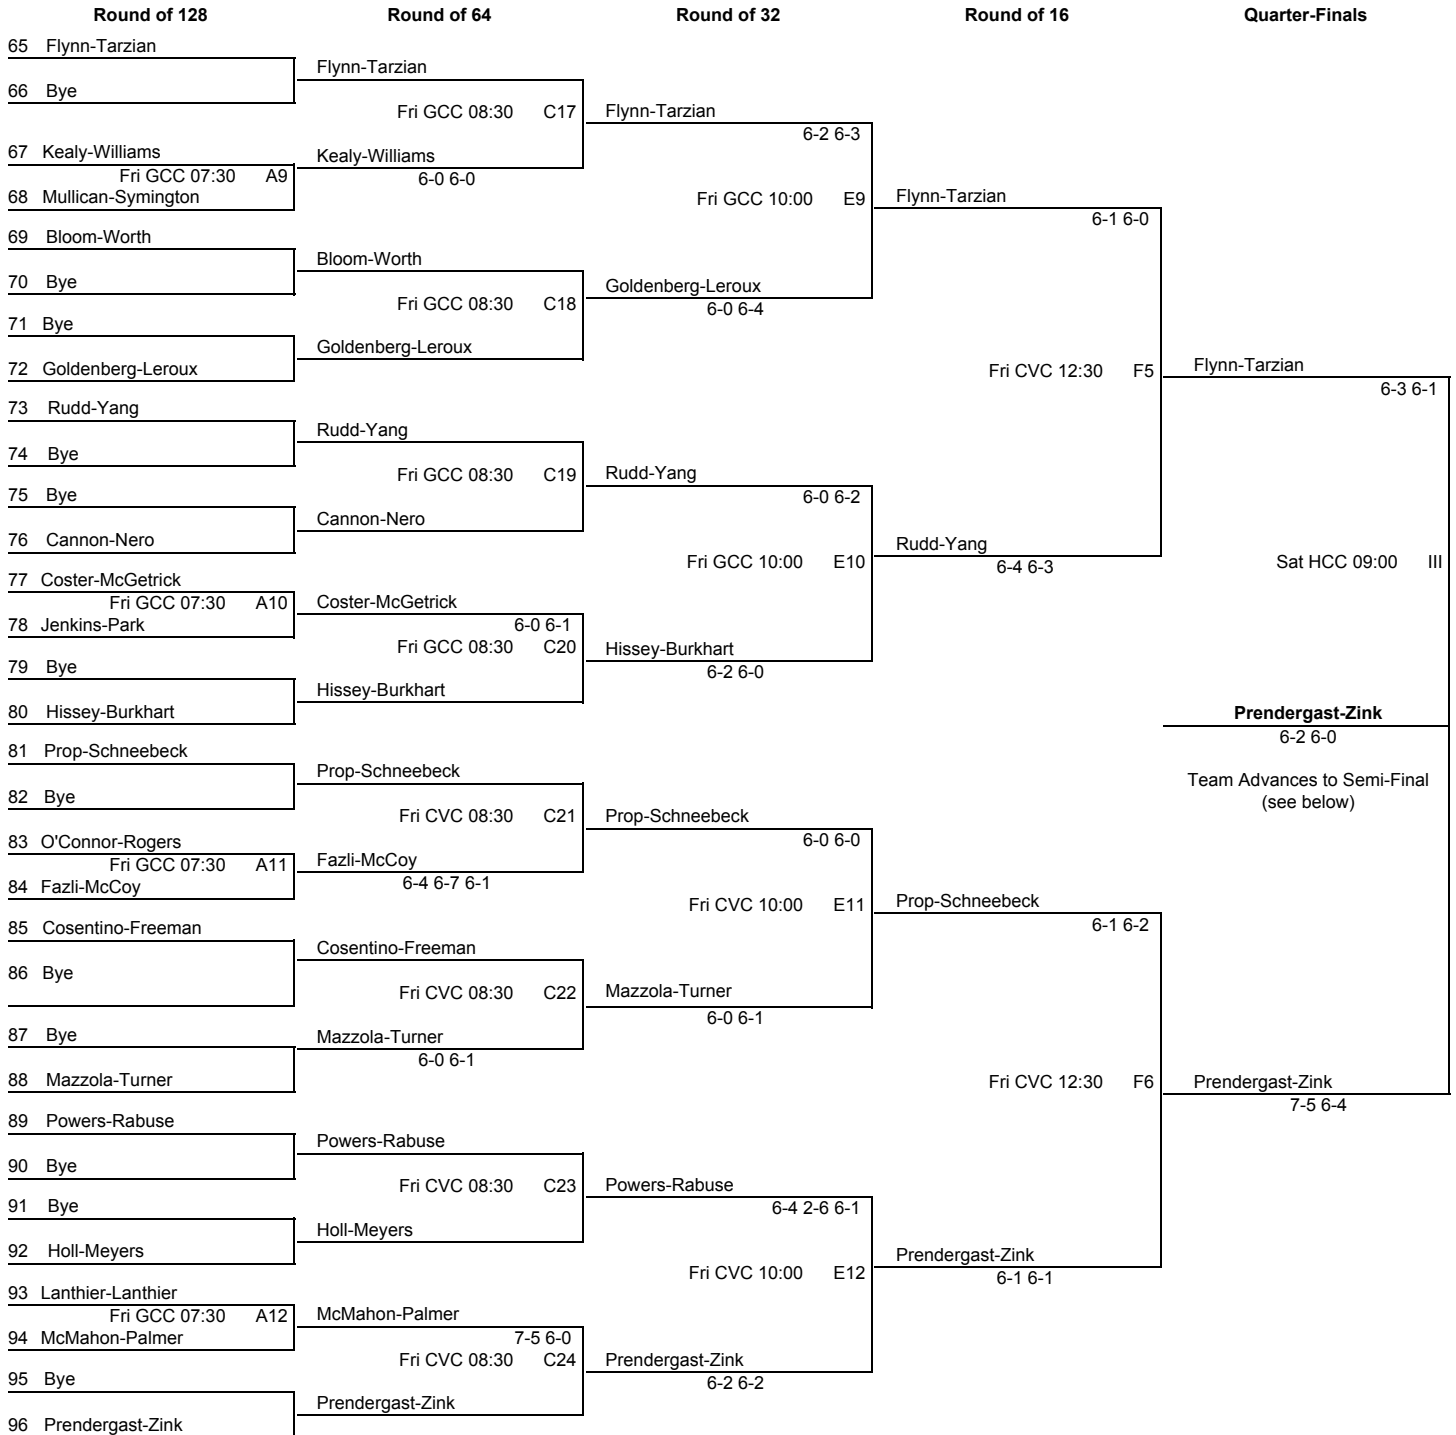

2012 APTA Nationals
Thursday - Sunday, March 15-18, 2012

Women - Main - 3rd 1/4