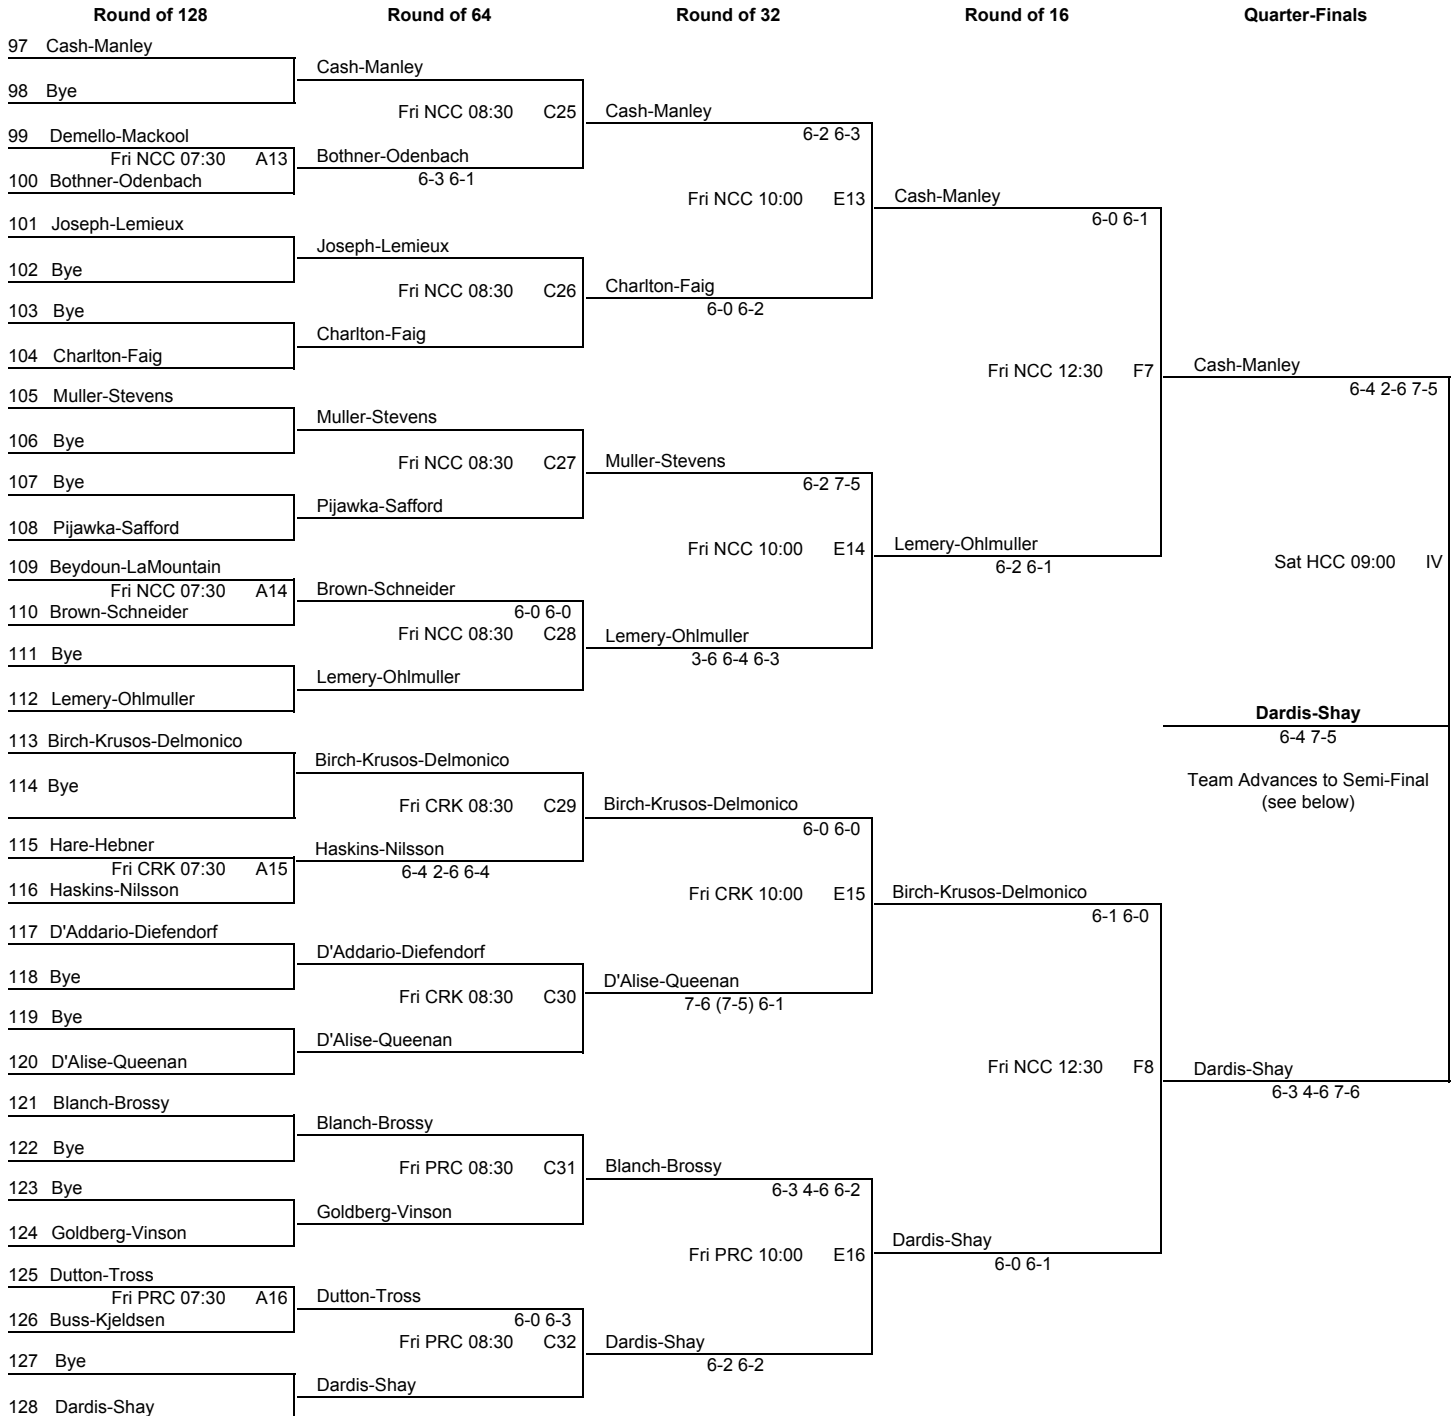

2012 APTA Nationals
Thursday - Sunday, March 15-18, 2012

Women - Main - Bottom 1/4