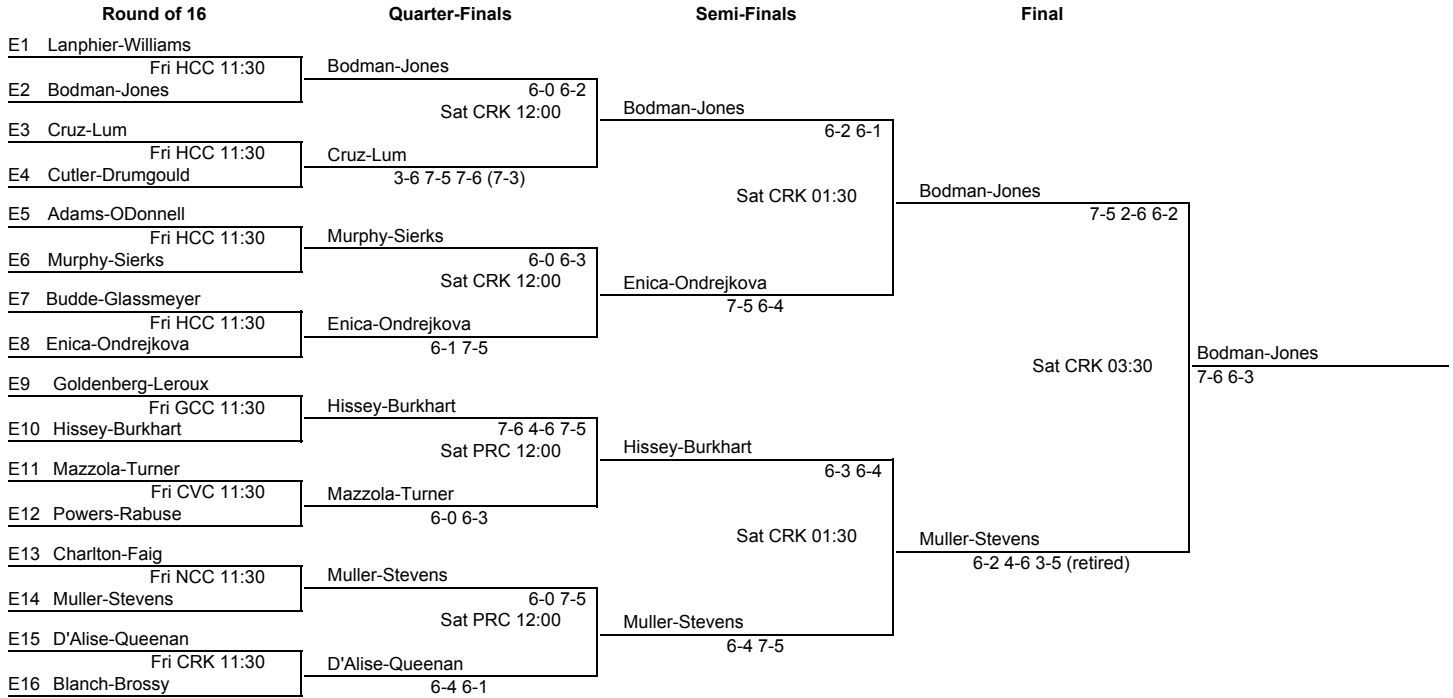

2012 APTA Nationals
Thursday - Sunday, March 15-18, 2012

Women - 32 Reprieve