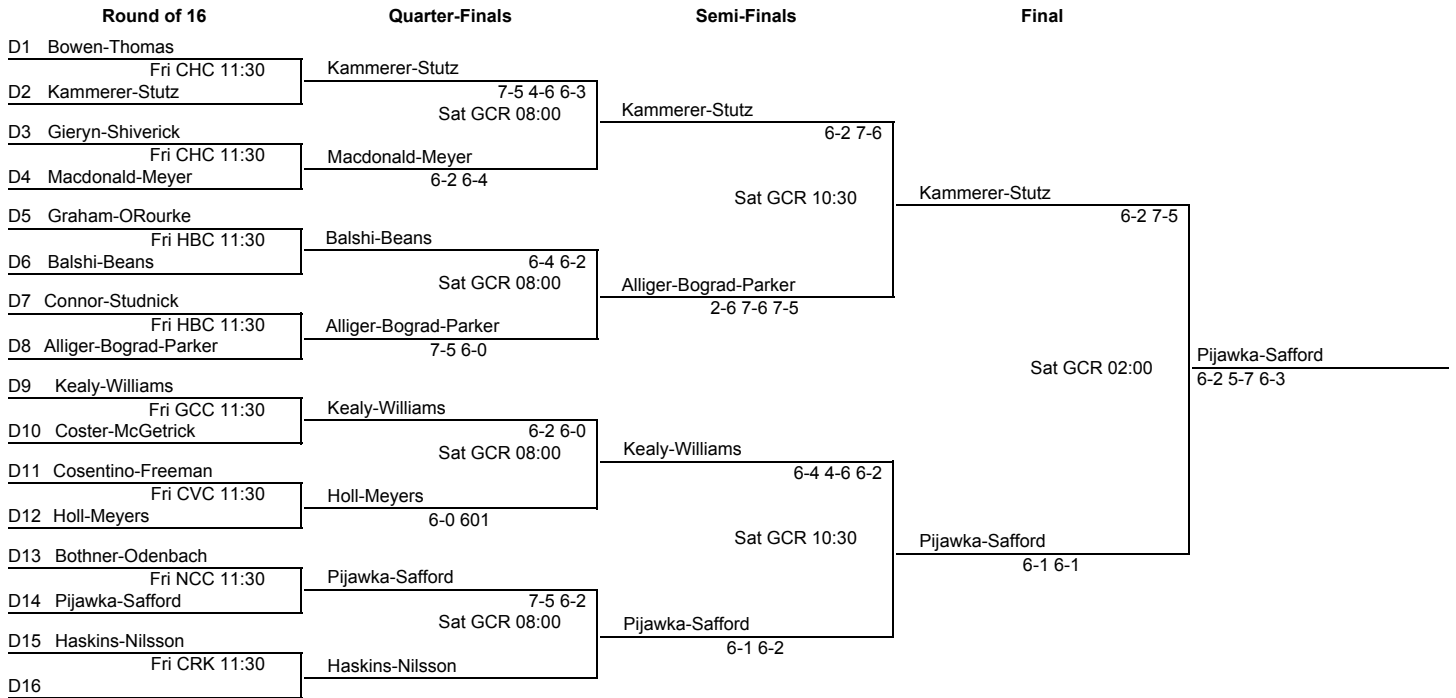

2012 APTA Nationals
Thursday - Sunday, March 15-18, 2012

Women - 64 Consolation Reprieve