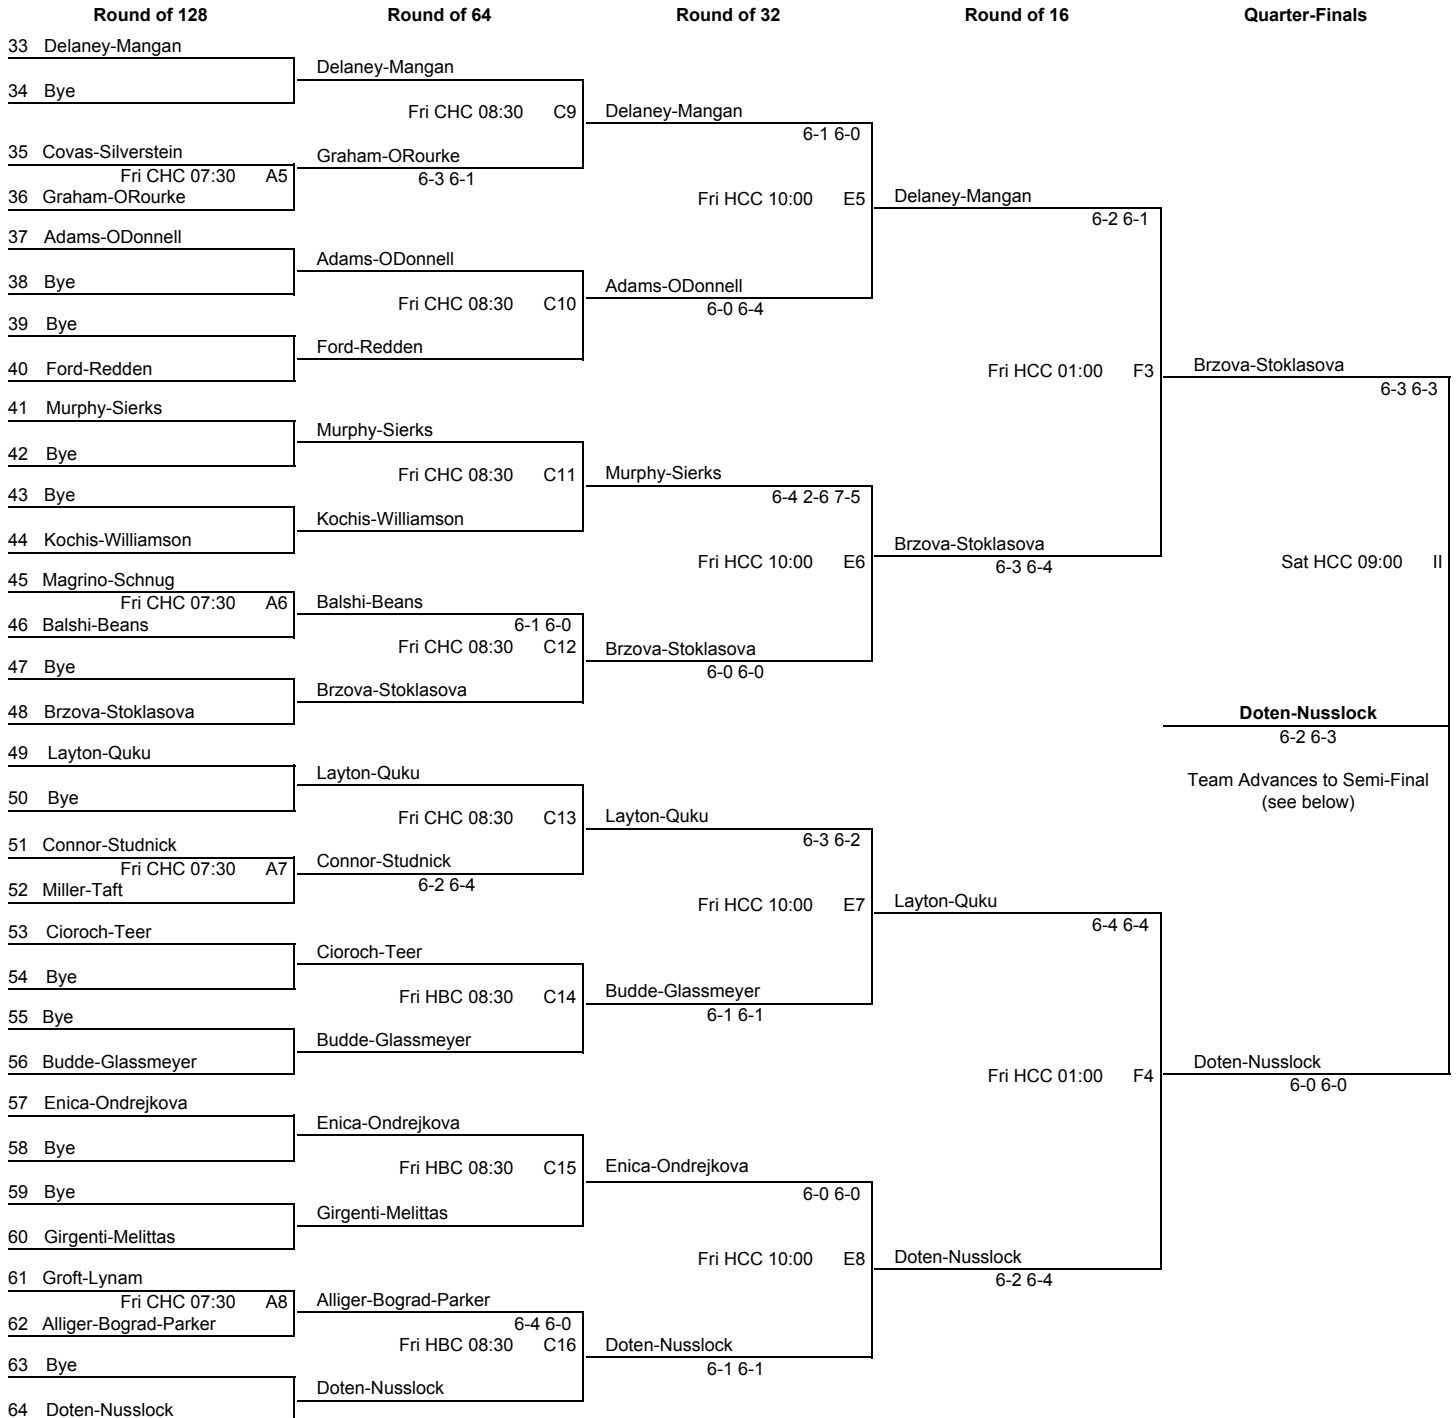

2012 APTA Nationals
Thursday - Sunday, March 15-18, 2012

Women - Main - Top 1/4

2012 APTA Nationals
Thursday - Sunday, March 15-18, 2012

Women - Main - 2nd 1/4

2012 APTA Nationals
Thursday - Sunday, March 15-18, 2012