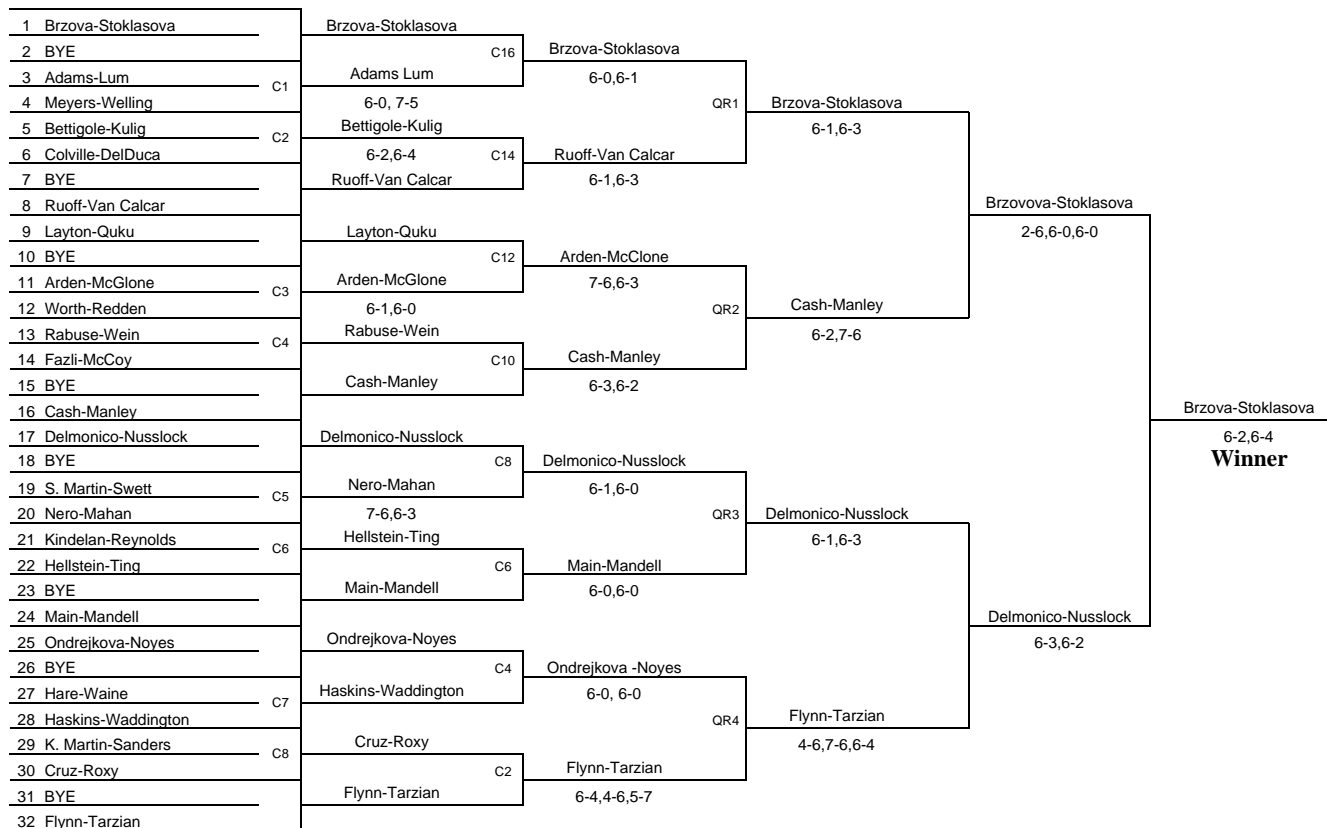

CONNECTICUT WOMEN'S CLASSIC
November 17, 2012

1. Seeded Players
   1 Brzova-Stoklasova
   2 Flynn-Tarzian
   3 Delmonico-Nusslock
   4 Cash-Manley

Winner