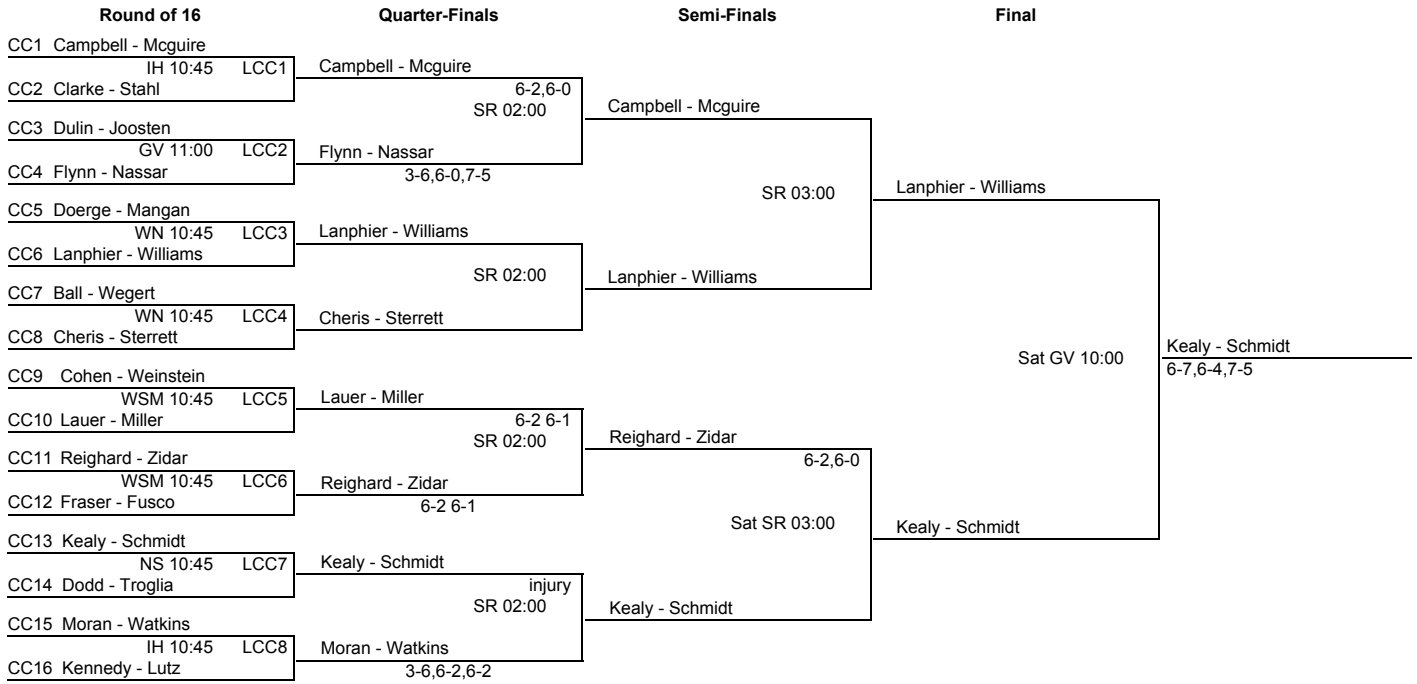

2012 Chicago Platform Tennis Charities  
 Friday - Sunday, November 2-4, 2012

Women's Open - 16 Reprive

2012 Chicago Platform Tennis Charities  
 Friday - Sunday, November 2-4, 2012

Women's Open - 2nd Rd Consolation