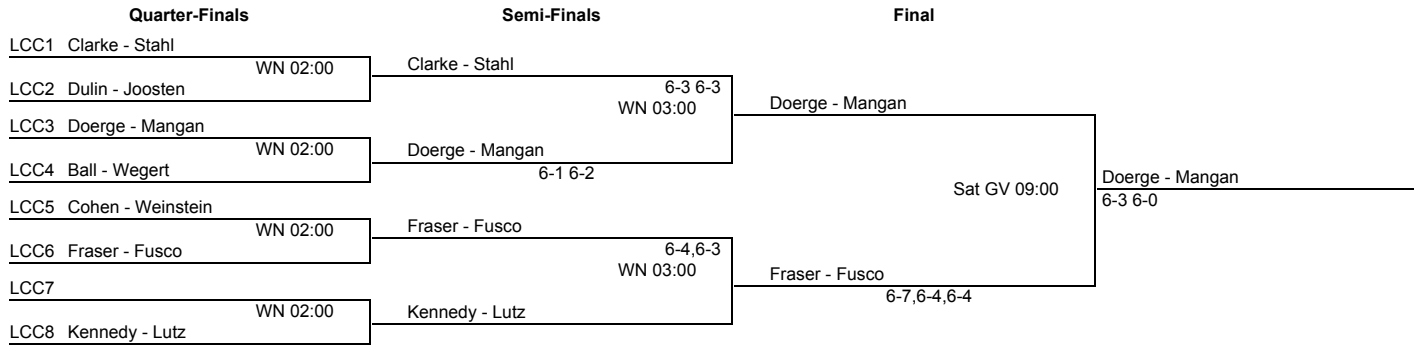

2012 Chicago Platform Tennis Charities
Friday - Sunday, November 2-4, 2012

Women's Open - Last Chance 2nd Rd