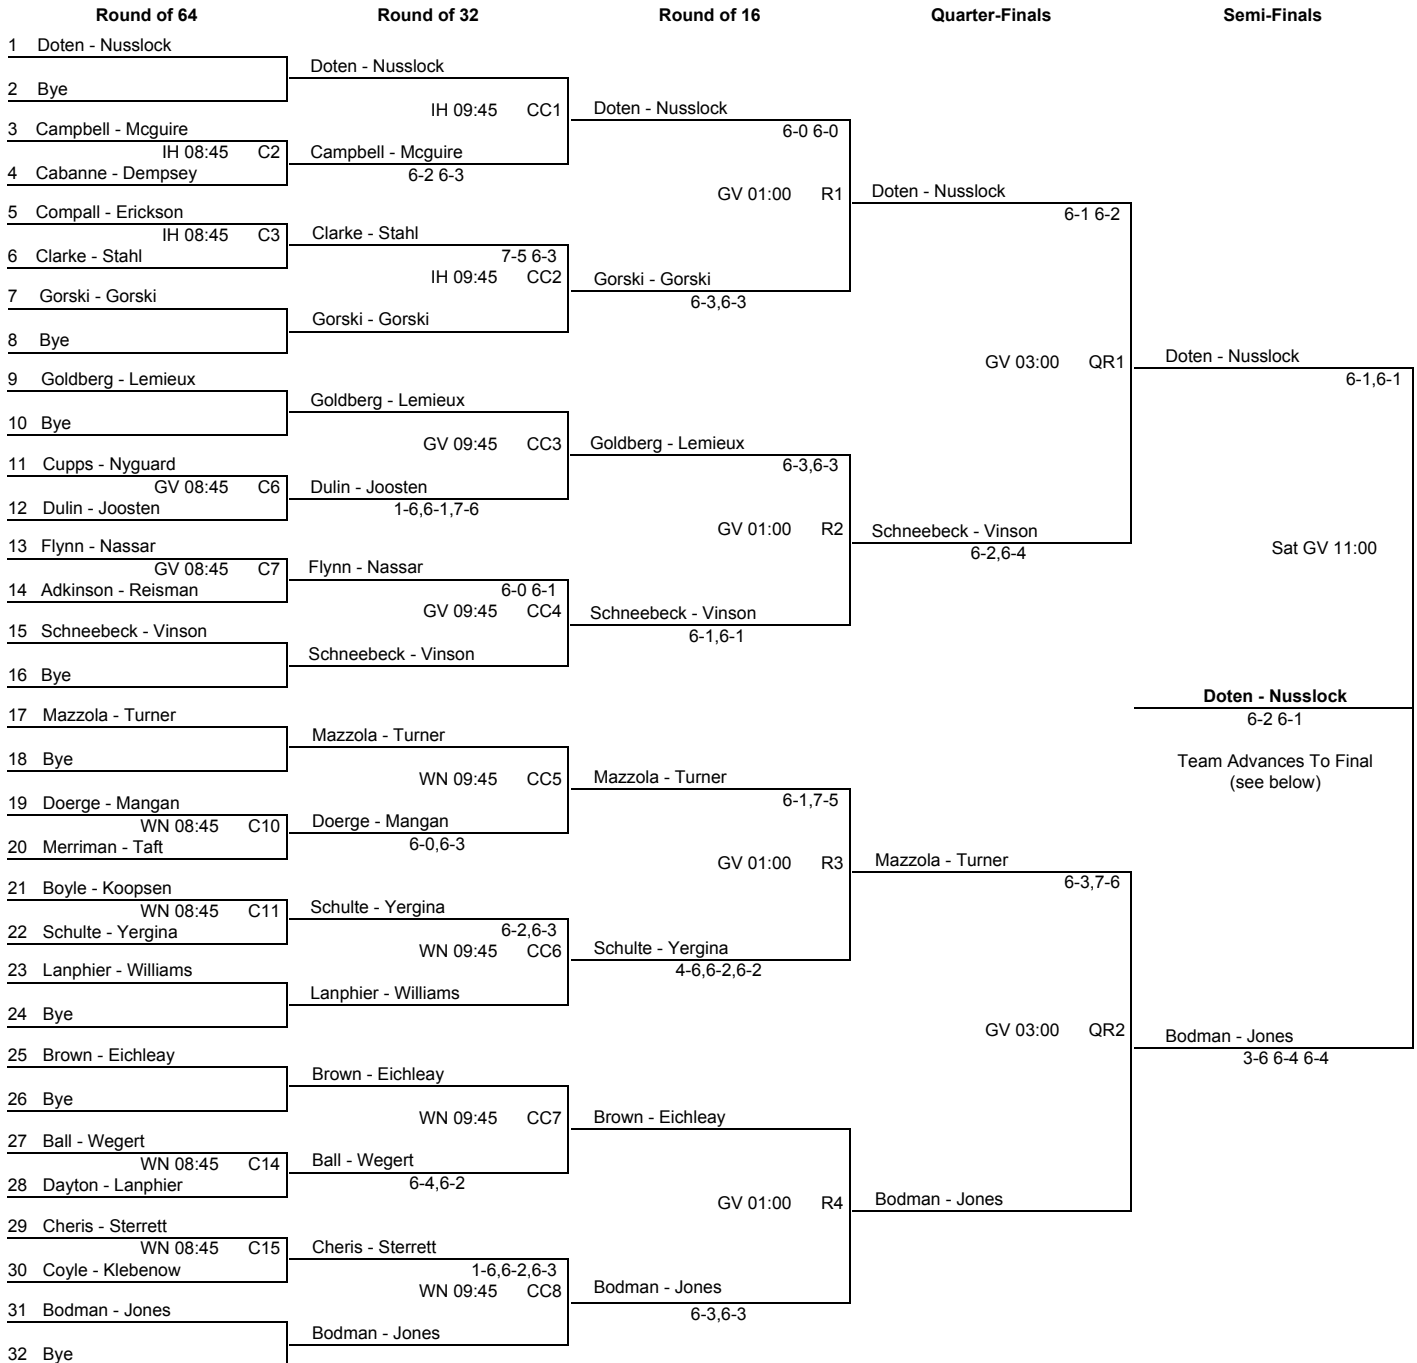

2012 Chicago Platform Tennis Charities  
Friday - Sunday, November 2-4, 2012

Women's Open - Main - Top Half

2012 Chicago Platform Tennis Charities  
 Friday - Sunday, November 2-4, 2012

Women's Open - Main - Bottom Half

2012 Chicago Platform Tennis Charities  
 Friday - Sunday, November 2-4, 2012

Women's Open - Quarter Reprive

Semi-Finals		Final	
QR1	Schneebeck - Vinson Sat GV 09:30	Mazzola - Turner	Kazakevich - Ohlmuller 6-3 6-1
QR2	Mazzola - Turner	Sat GV 12:00	
QR3	Tritt - Zuccarini Sat GV 09:30	Kazakevich - Ohlmuller	6-4 6-2
QR4	Kazakevich - Ohlmuller		