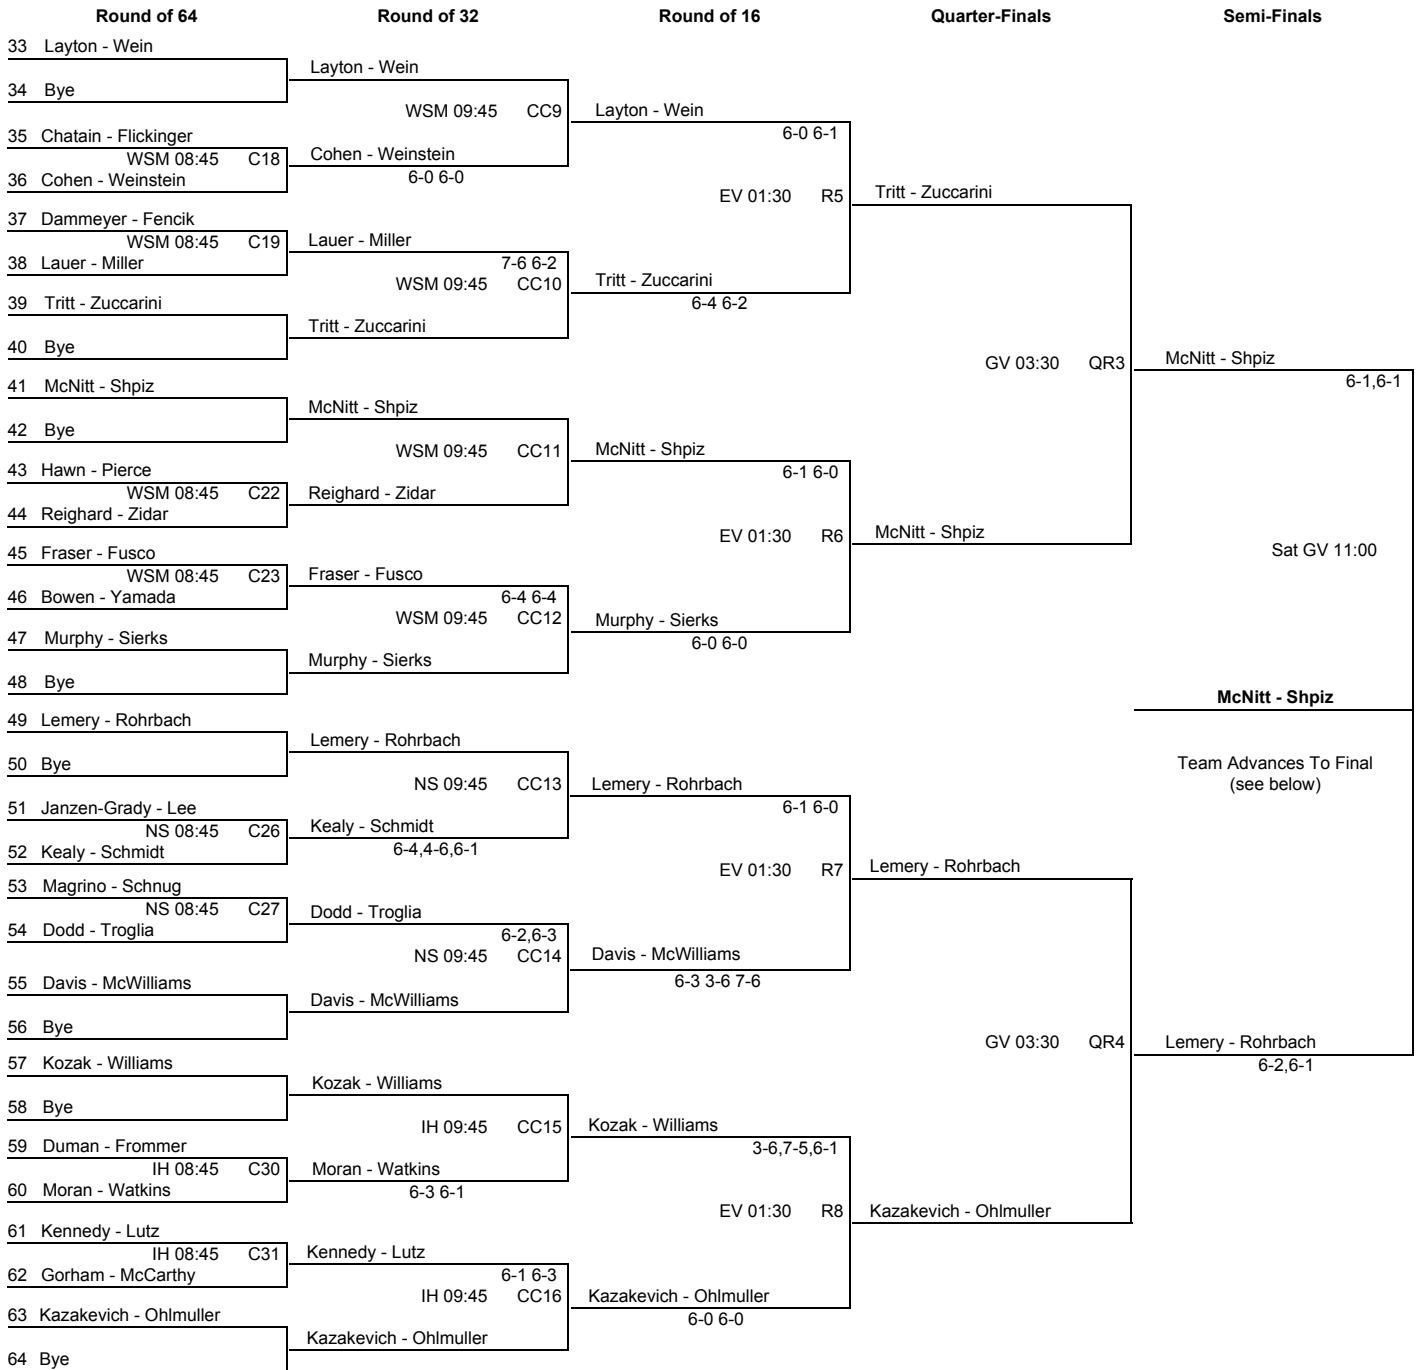

2012 Chicago Platform Tennis Charities  
Friday - Sunday, November 2-4, 2012

Women's Open - Main - Top Half

2012 Chicago Platform Tennis Charities  
 Friday - Sunday, November 2-4, 2012

Women's Open - Main - Bottom Half

2012 Chicago Platform Tennis Charities  
 Friday - Sunday, November 2-4, 2012

Women's Open - Quarter Reprive

Semi-Finals		Final	
QR1	Schneebeck - Vinson Sat GV 09:30	Mazzola - Turner	Kazakevich - Ohlmuller 6-3 6-1
QR2	Mazzola - Turner	Sat GV 12:00	
QR3	Tritt - Zuccarini Sat GV 09:30	Kazakevich - Ohlmuller	6-4 6-2
QR4	Kazakevich - Ohlmuller		