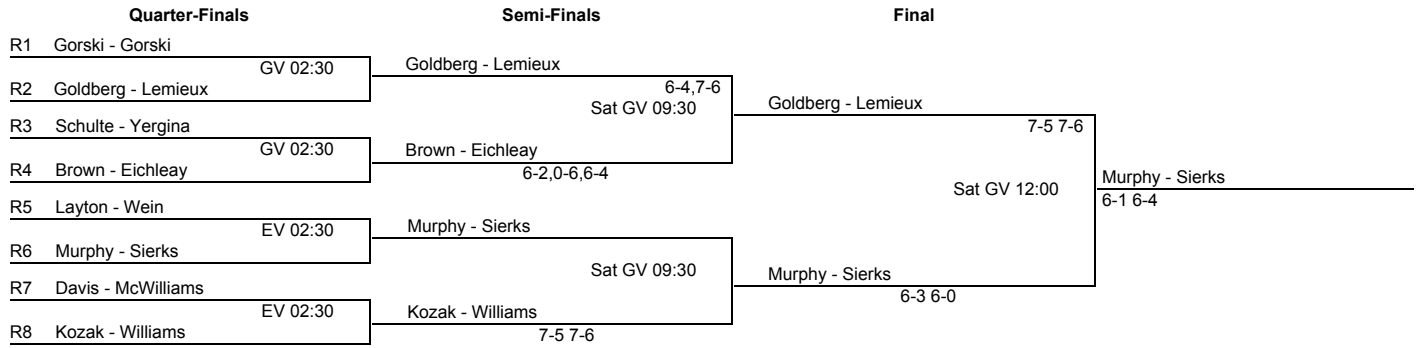

2012 Chicago Platform Tennis Charities
Friday - Sunday, November 2-4, 2012

Women's Open - 16 Reprive