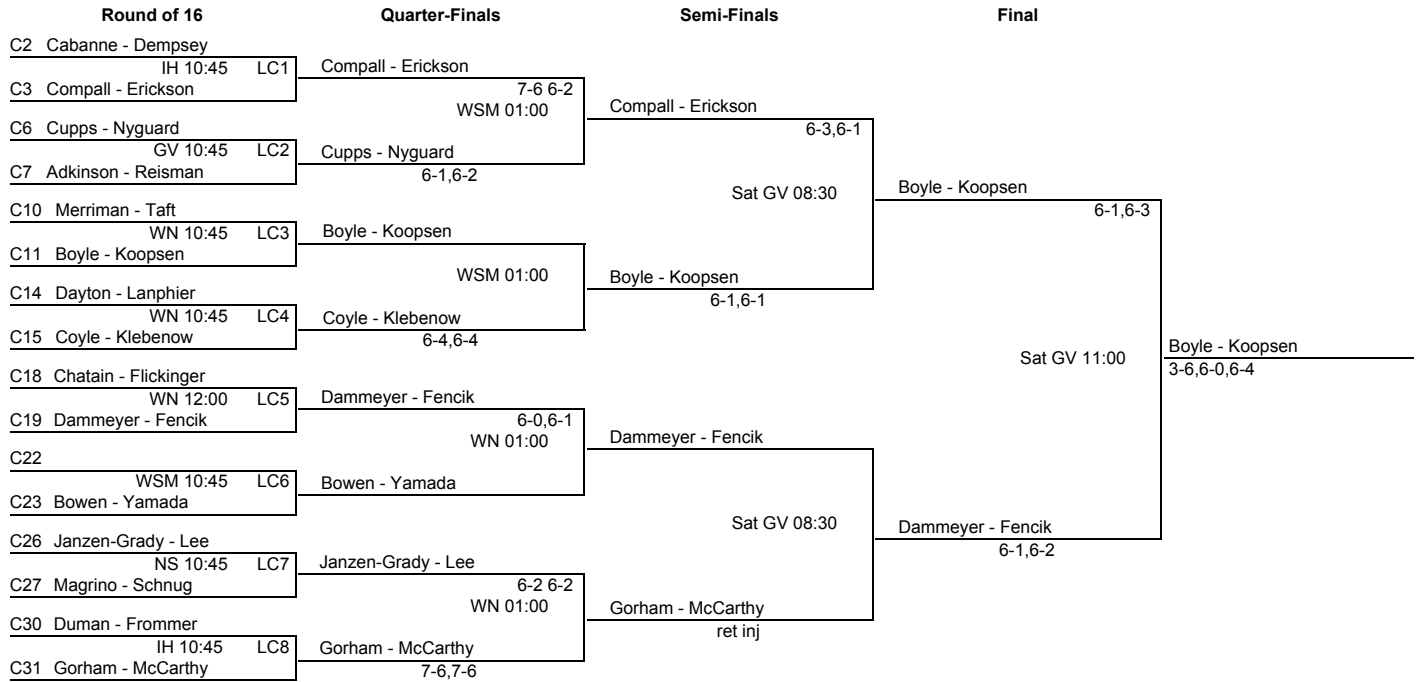

2012 Chicago Platform Tennis Charities  
 Friday - Sunday, November 2-4, 2012

Women's Open - Last Chance 2nd Rd

2012 Chicago Platform Tennis Charities  
 Friday - Sunday, November 2-4, 2012

Women's Open - 1st Rd Consolation