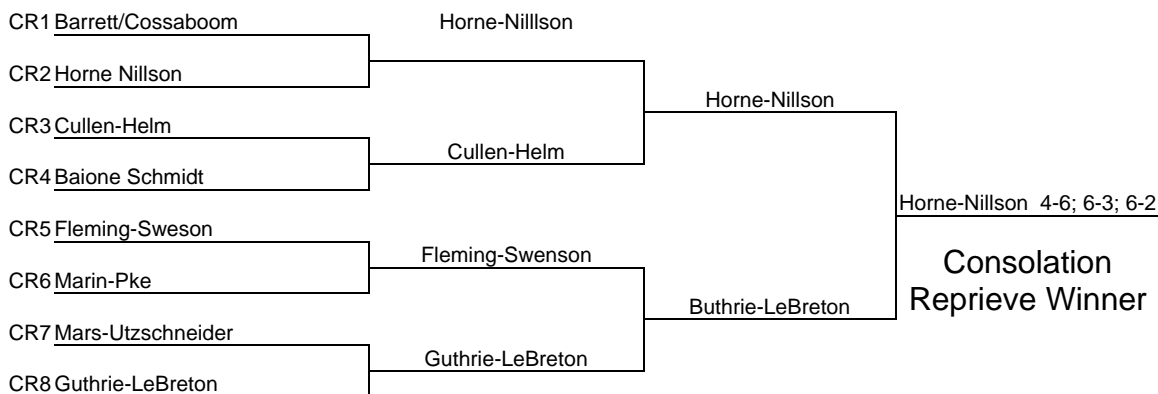

Consolation Reprieve