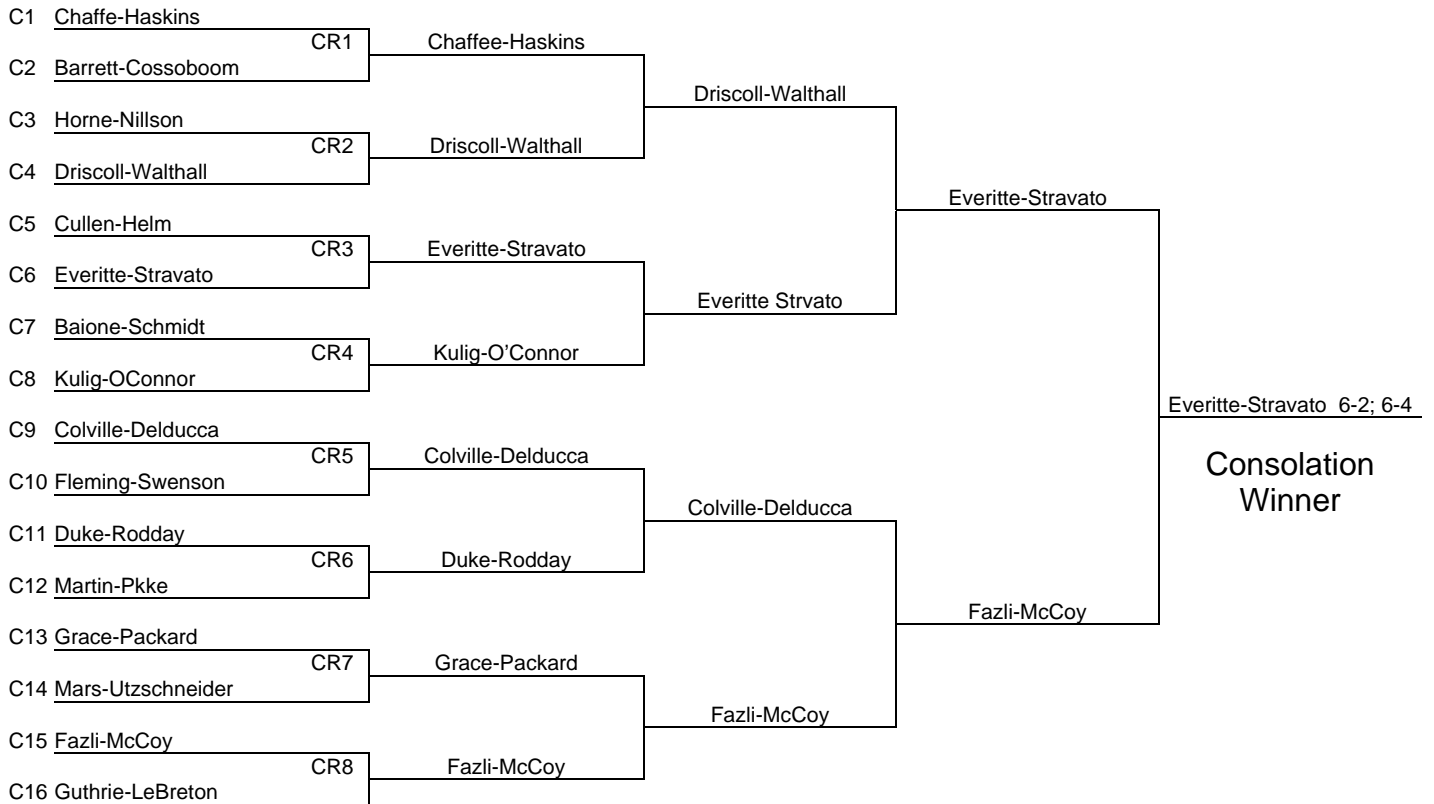

Greater Boston Open - Saturday, December 8, 2012

TCC: The Country Club; PM Pine Manor College, BBCC Brea Burn CC; WCC: Wellesley Country Club; DCC Dedham CC; WGC Weston Golf Club

Consolation