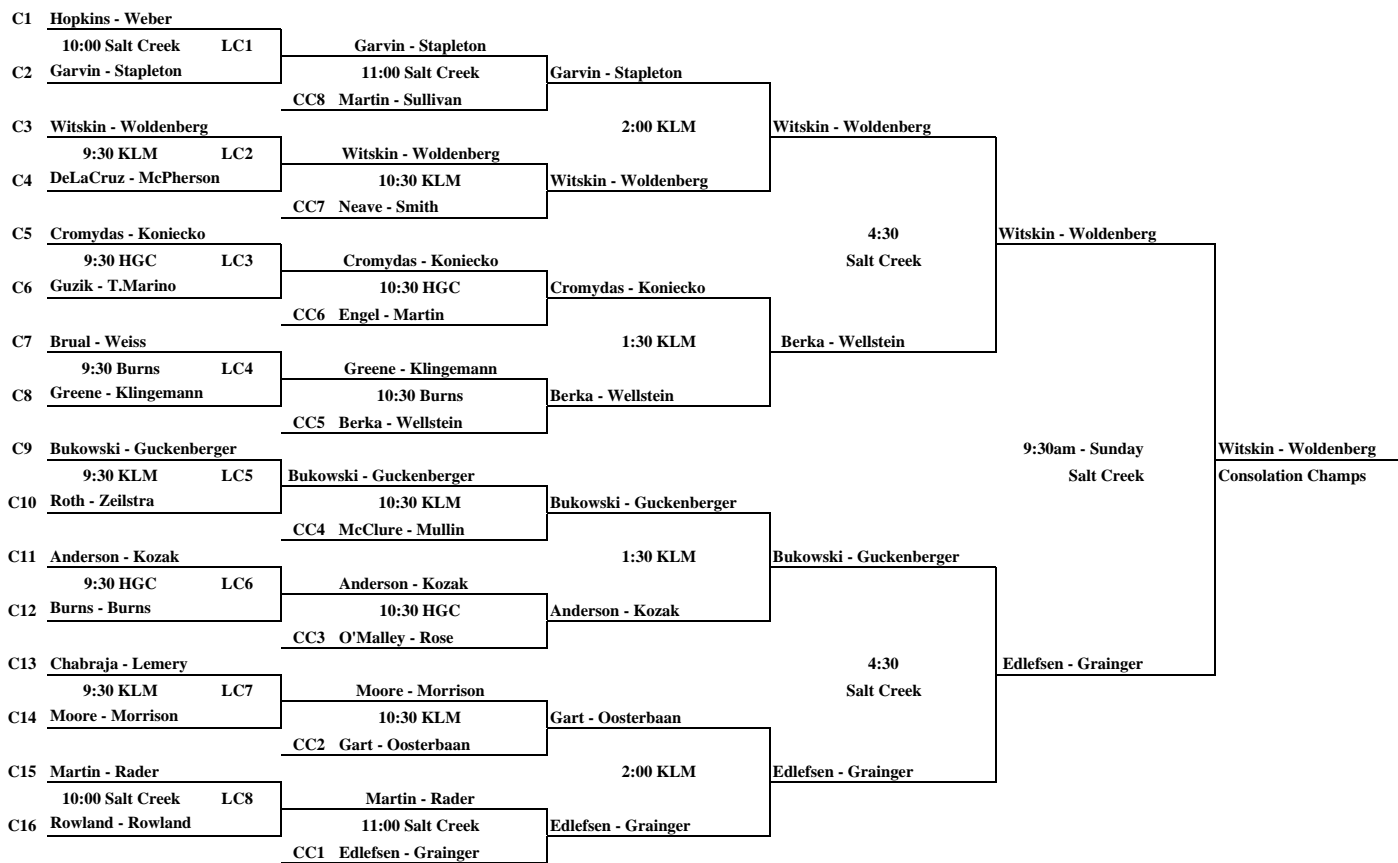

2012 Men's Hinsdale Challenge

32 & 16 CONSOLATION DRAW