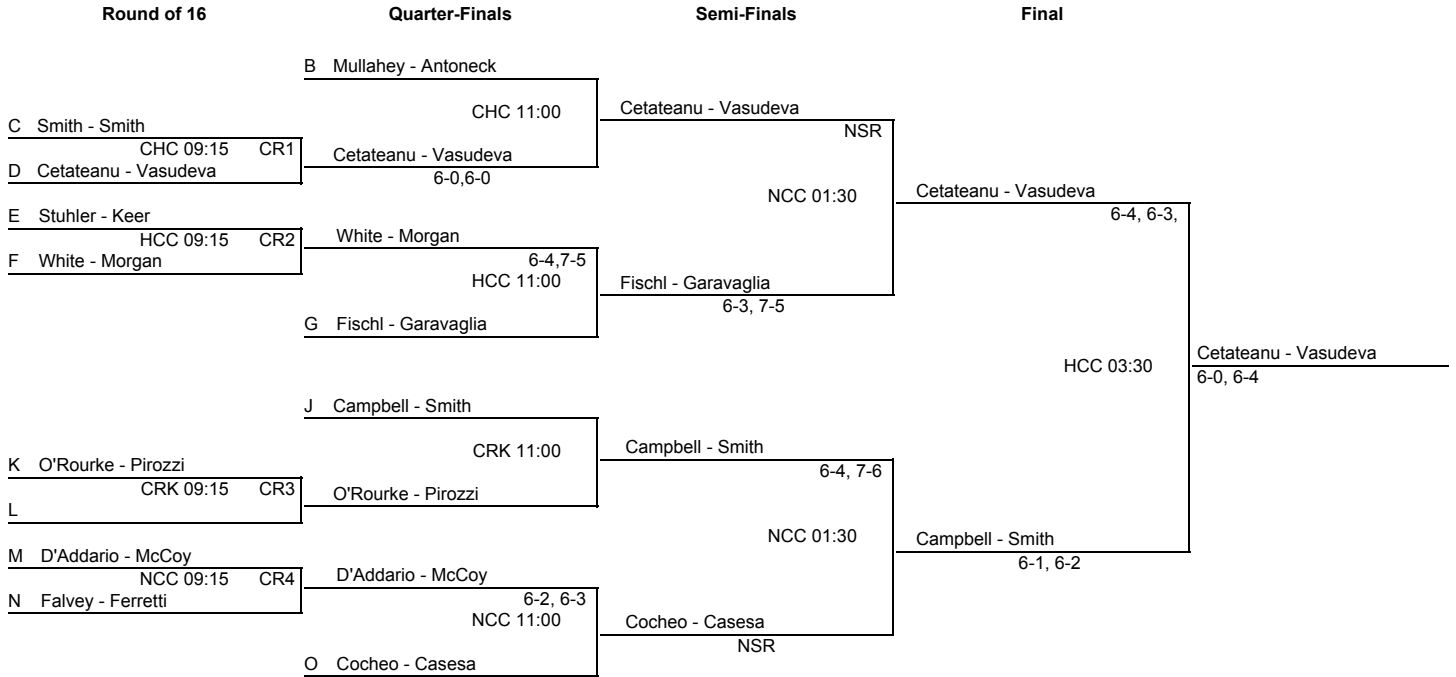

2012 Long Island Invitational
Friday - Sunday, November 30 - December 2, 2012

Men's Championship - Consolation