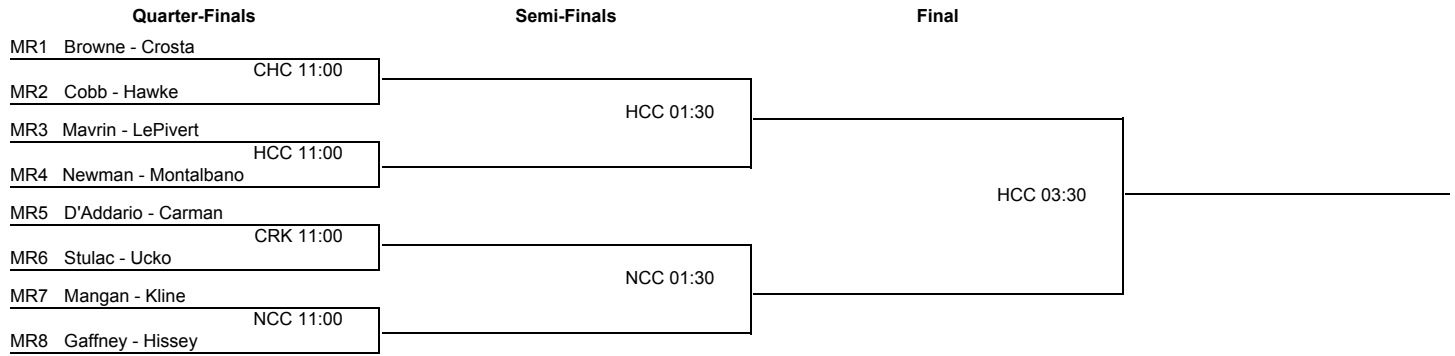

2012 Long Island Invitational
Friday - Sunday, November 30 - December 2, 2012

Men's Championship - Quarter Final Reprieve

2012 Long Island Invitational
Friday - Sunday, November 30 - December 2, 2012

Men's Championship - Main Draw Reprieve