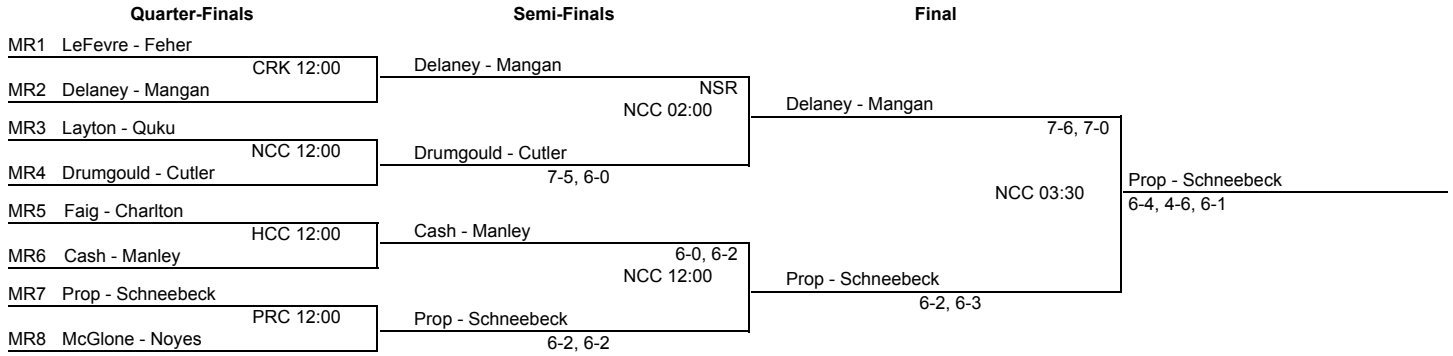

2012 Long Island Invitational
Friday - Sunday, November 30 - December 2, 2012

Women's Championship - Main Draw Reprieve