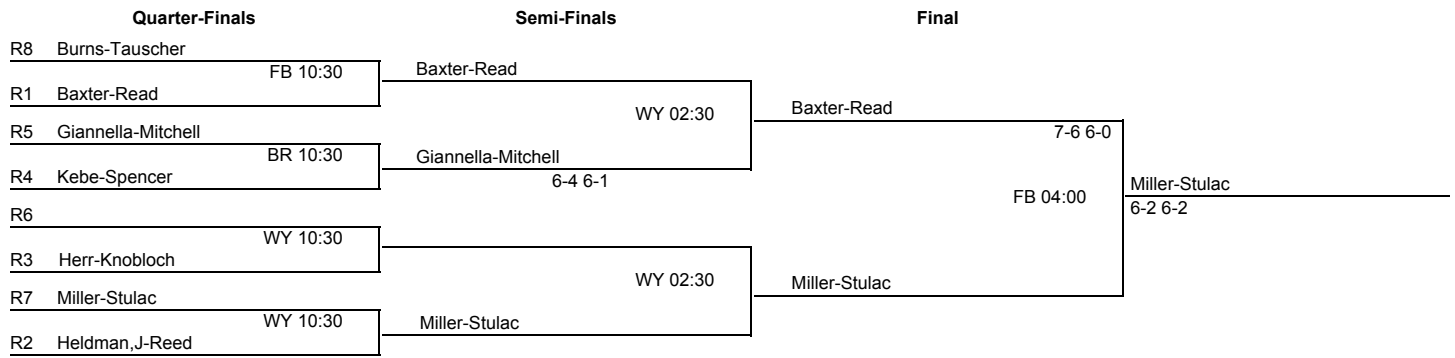

The Midwesterns
Friday - Sunday, January 13-15, 2012

Men's 90+ - 16 Reprive