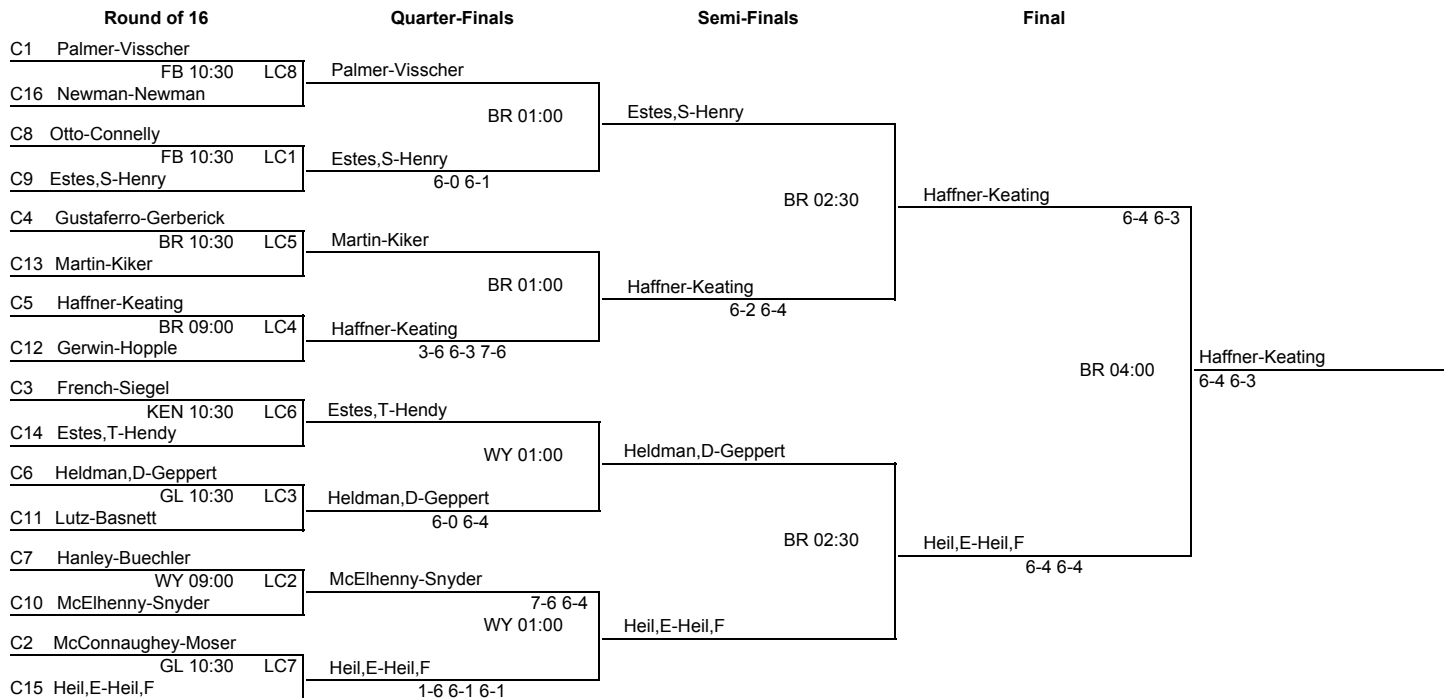

The Midwesterns
 Friday - Sunday, January 13-15, 2012

Men's 90+ - Main

The Midwesterns
Friday - Sunday, January 13-15, 2012

Men's 90+ - Quarter Reprive

Semi-Finals		Final	
Q4	Mott-Schubert	Mott-Schubert	
Q1	Aten-Pierce		
Q3	Ward-Remitz	Ward-Remitz	
Q2			

FB 02:30

FB 04:00

Mott-Schubert
6-4 6-4

The Midwesterns
 Friday - Sunday, January 13-15, 2012

Men's 90+ - 16 Reprive

The Midwesterns
 Friday - Sunday, January 13-15, 2012

Men's 90+ - Consolation

The Midwesterns
 Friday - Sunday, January 13-15, 2012

Men's 90+ - Last Chance