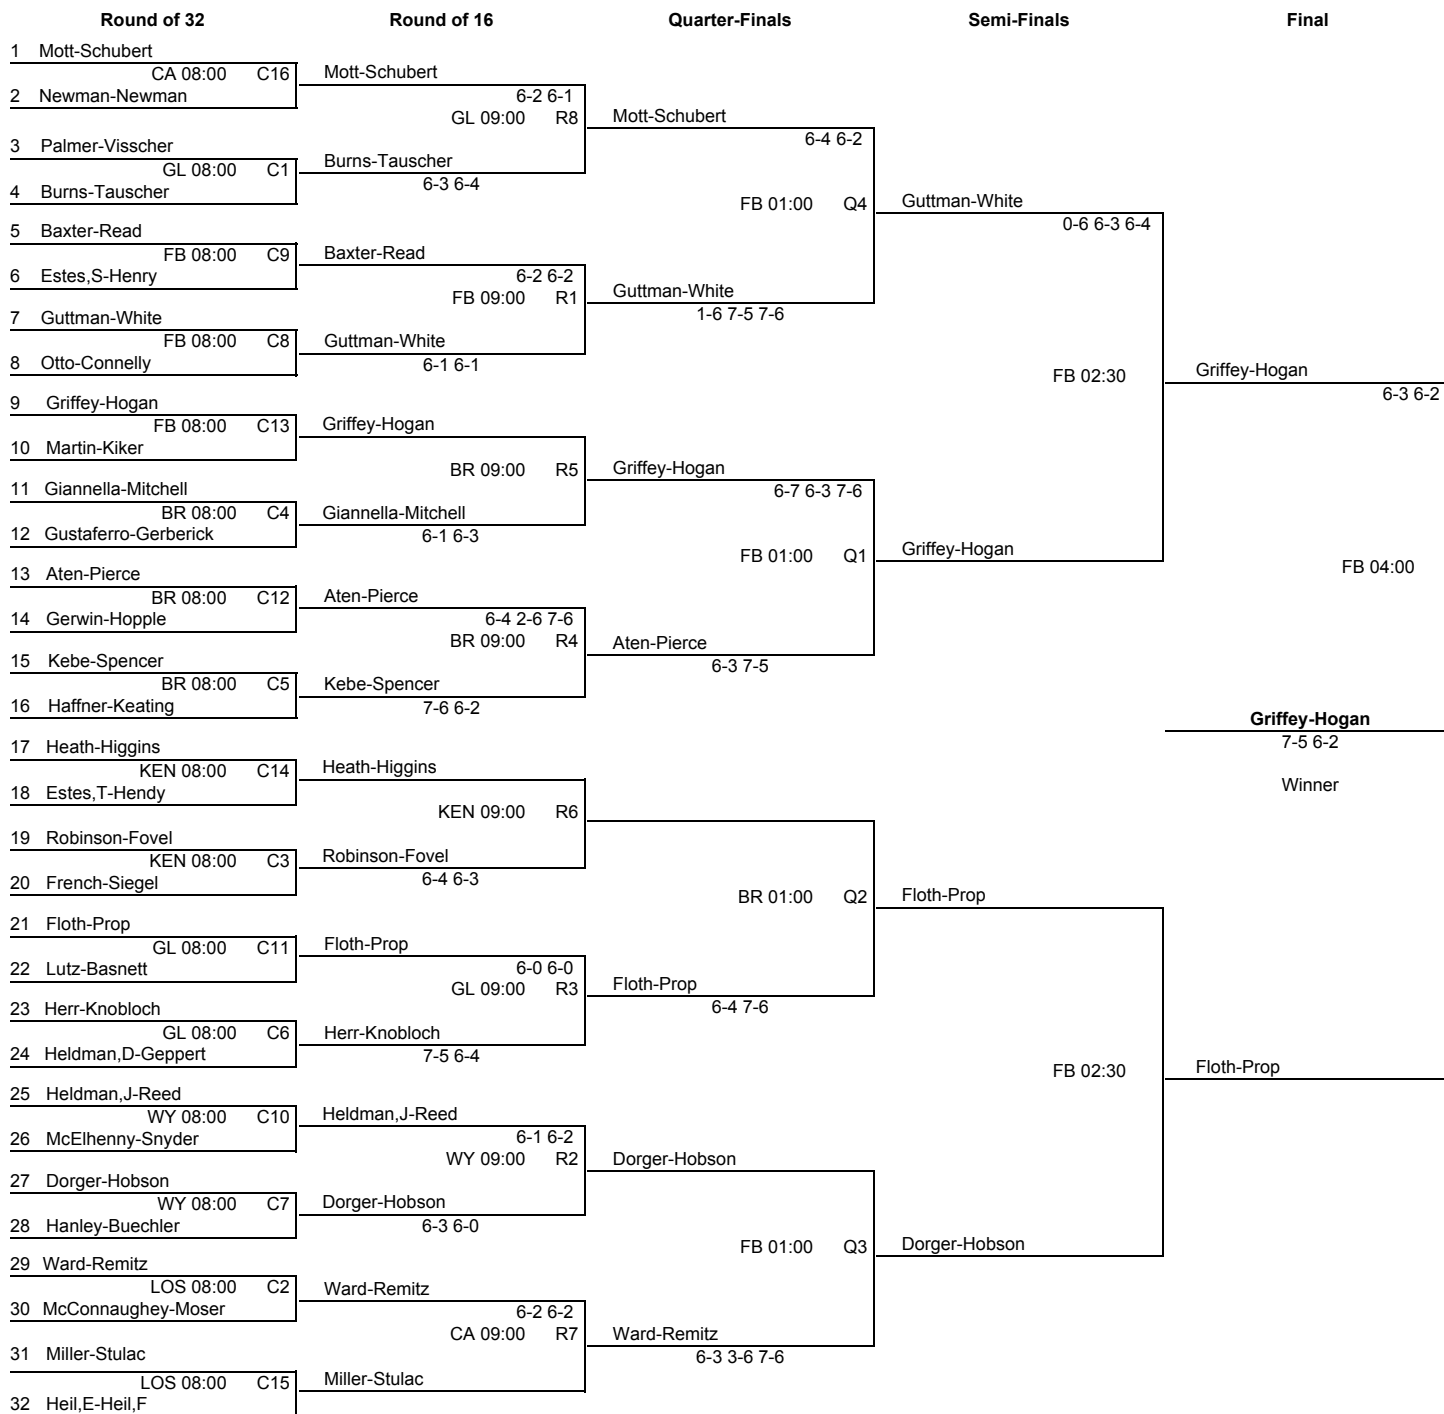

The Midwesterns
 Friday - Sunday, January 13-15, 2012

Men's 90+ - Main

The Midwesterns
Friday - Sunday, January 13-15, 2012

Men's 90+ - Quarter Reprive

Semi-Finals		Final	
Q4	Mott-Schubert	Mott-Schubert	
Q1	Aten-Pierce		
Q3	Ward-Remitz	Ward-Remitz	
Q2			

FB 02:30

FB 04:00

Mott-Schubert
6-4 6-4

The Midwesterns
 Friday - Sunday, January 13-15, 2012

Men's 90+ - 16 Reprive

The Midwesterns
 Friday - Sunday, January 13-15, 2012

Men's 90+ - Consolation

The Midwesterns
 Friday - Sunday, January 13-15, 2012

Men's 90+ - Last Chance