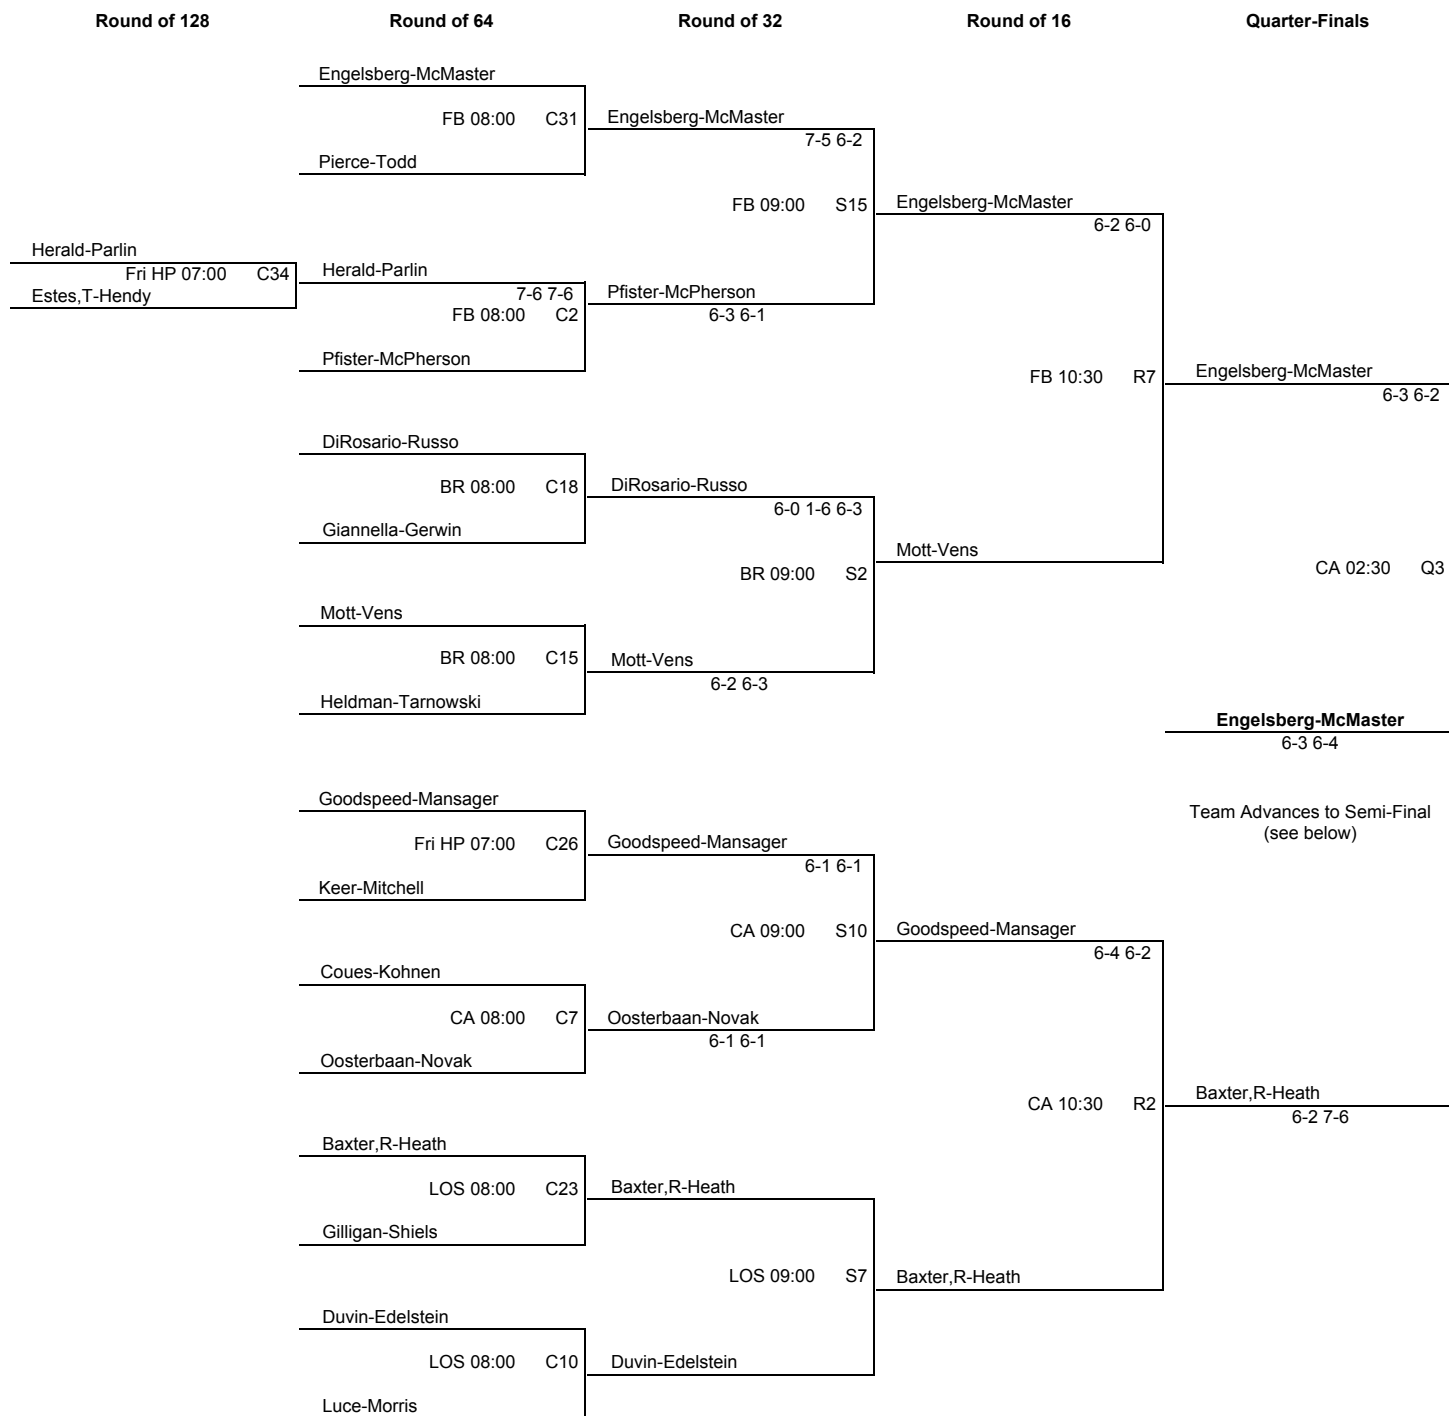

The Midwesterns
 Friday - Sunday, January 13-15, 2012

Men's Open - Main - Top 1/4

The Midwesterns
 Friday - Sunday, January 13-15, 2012

Men's Open - Main - 2nd 1/4

The Midwesterns
 Friday - Sunday, January 13-15, 2012

Men's Open - Main - 3rd 1/4

The Midwesterns
 Friday - Sunday, January 13-15, 2012

Men's Open - Main - Bottom 1/4

The Midwesterns
Friday - Sunday, January 13-15, 2012

Men's Open - Main

The Midwesterns
Friday - Sunday, January 13-15, 2012