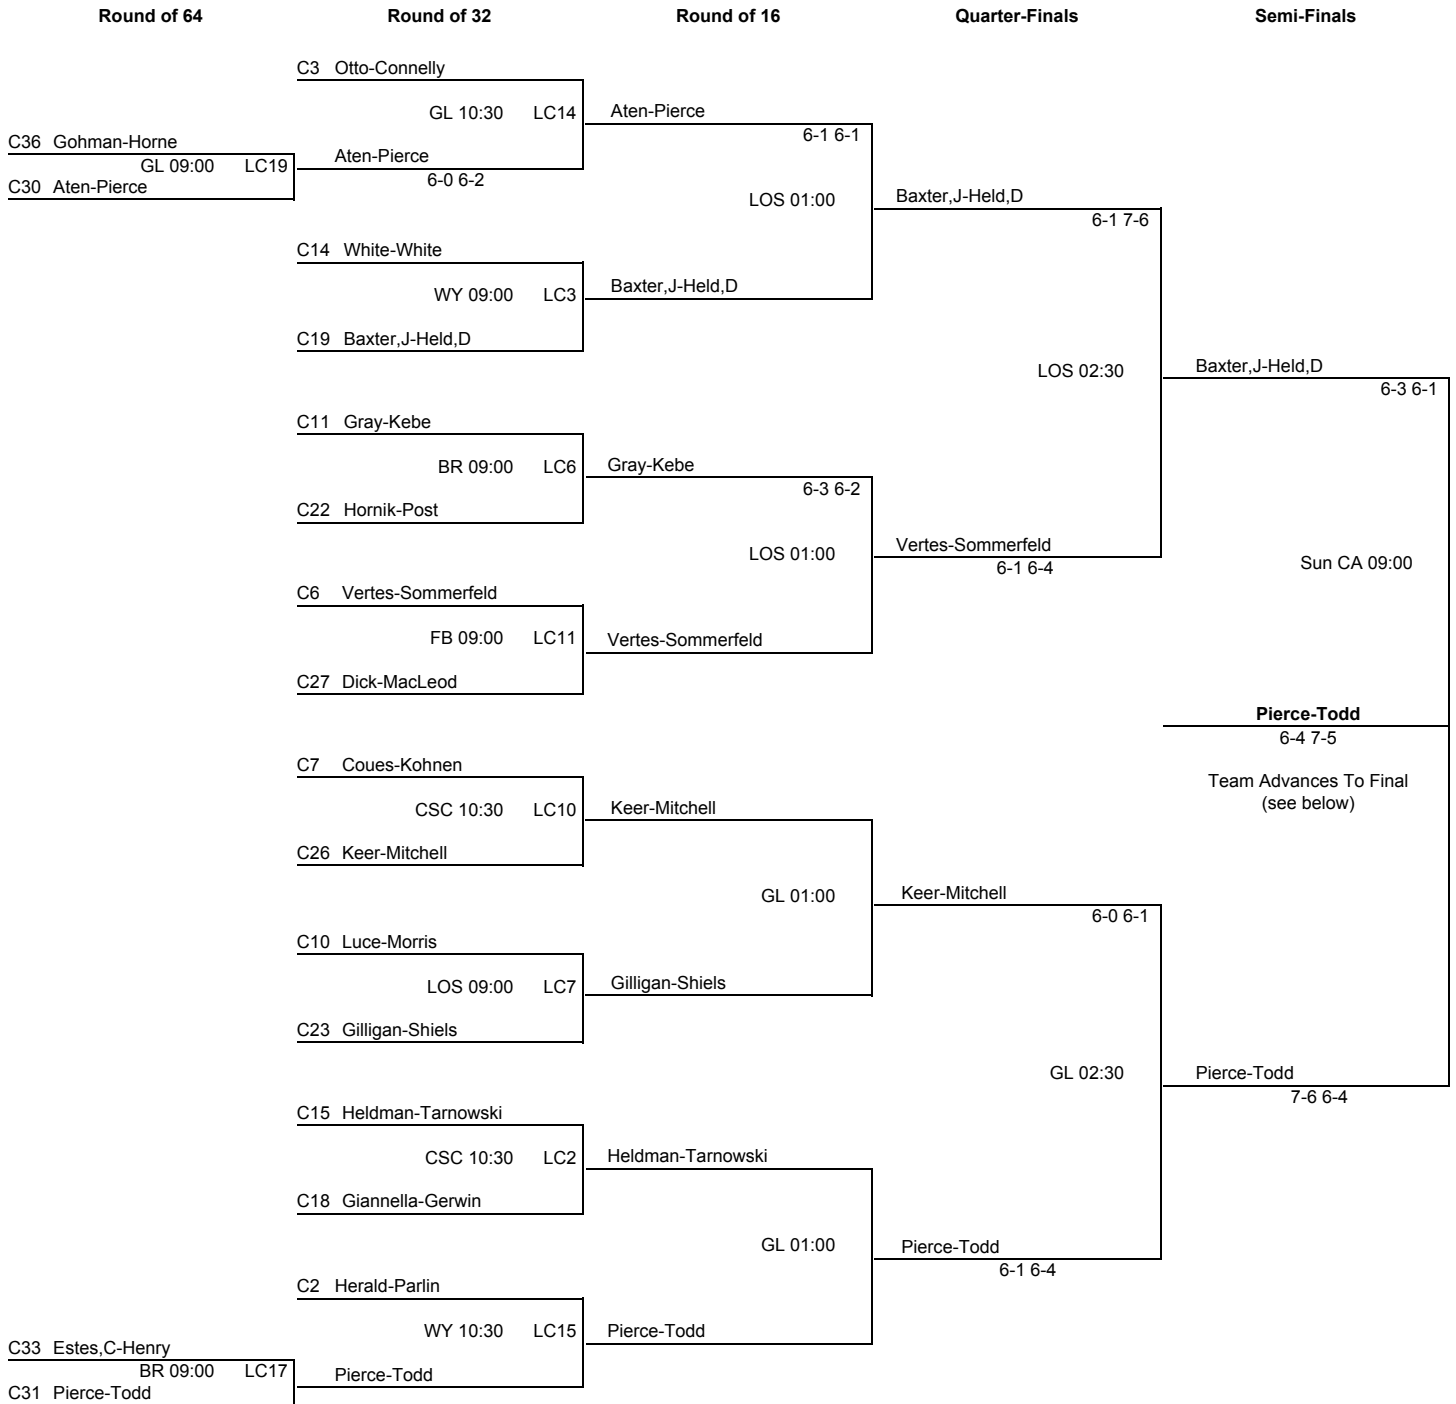

The Midwesterns
 Friday - Sunday, January 13-15, 2012

Men's Open - Main - Top 1/4

The Midwesterns
 Friday - Sunday, January 13-15, 2012

Men's Open - Main - 2nd 1/4

The Midwesterns
 Friday - Sunday, January 13-15, 2012

The Midwesterns
 Friday - Sunday, January 13-15, 2012

Men's Open - 16 Reprive

The Midwesterns
 Friday - Sunday, January 13-15, 2012

Men's Open - 2nd Round Consolation

The Midwesterns
 Friday - Sunday, January 13-15, 2012

Men's Open - 1st Round Consolation - Top Half

The Midwesterns
 Friday - Sunday, January 13-15, 2012

Men's Open - 1st Round Consolation - Bottom Half

The Midwesterns
Friday - Sunday, January 13-15, 2012

Men's Open - 1st Round Consolation

Final

Wiese-Welker	Sun CA 10:30	Wiese-Welker
Pierce-Todd		6-4 6-1

Copyright (c) 2010-2012 Hubbard Woods Software, Inc. All rights reserved.

The Midwesterns
 Friday - Sunday, January 13-15, 2012

Men's Open - Last Chance