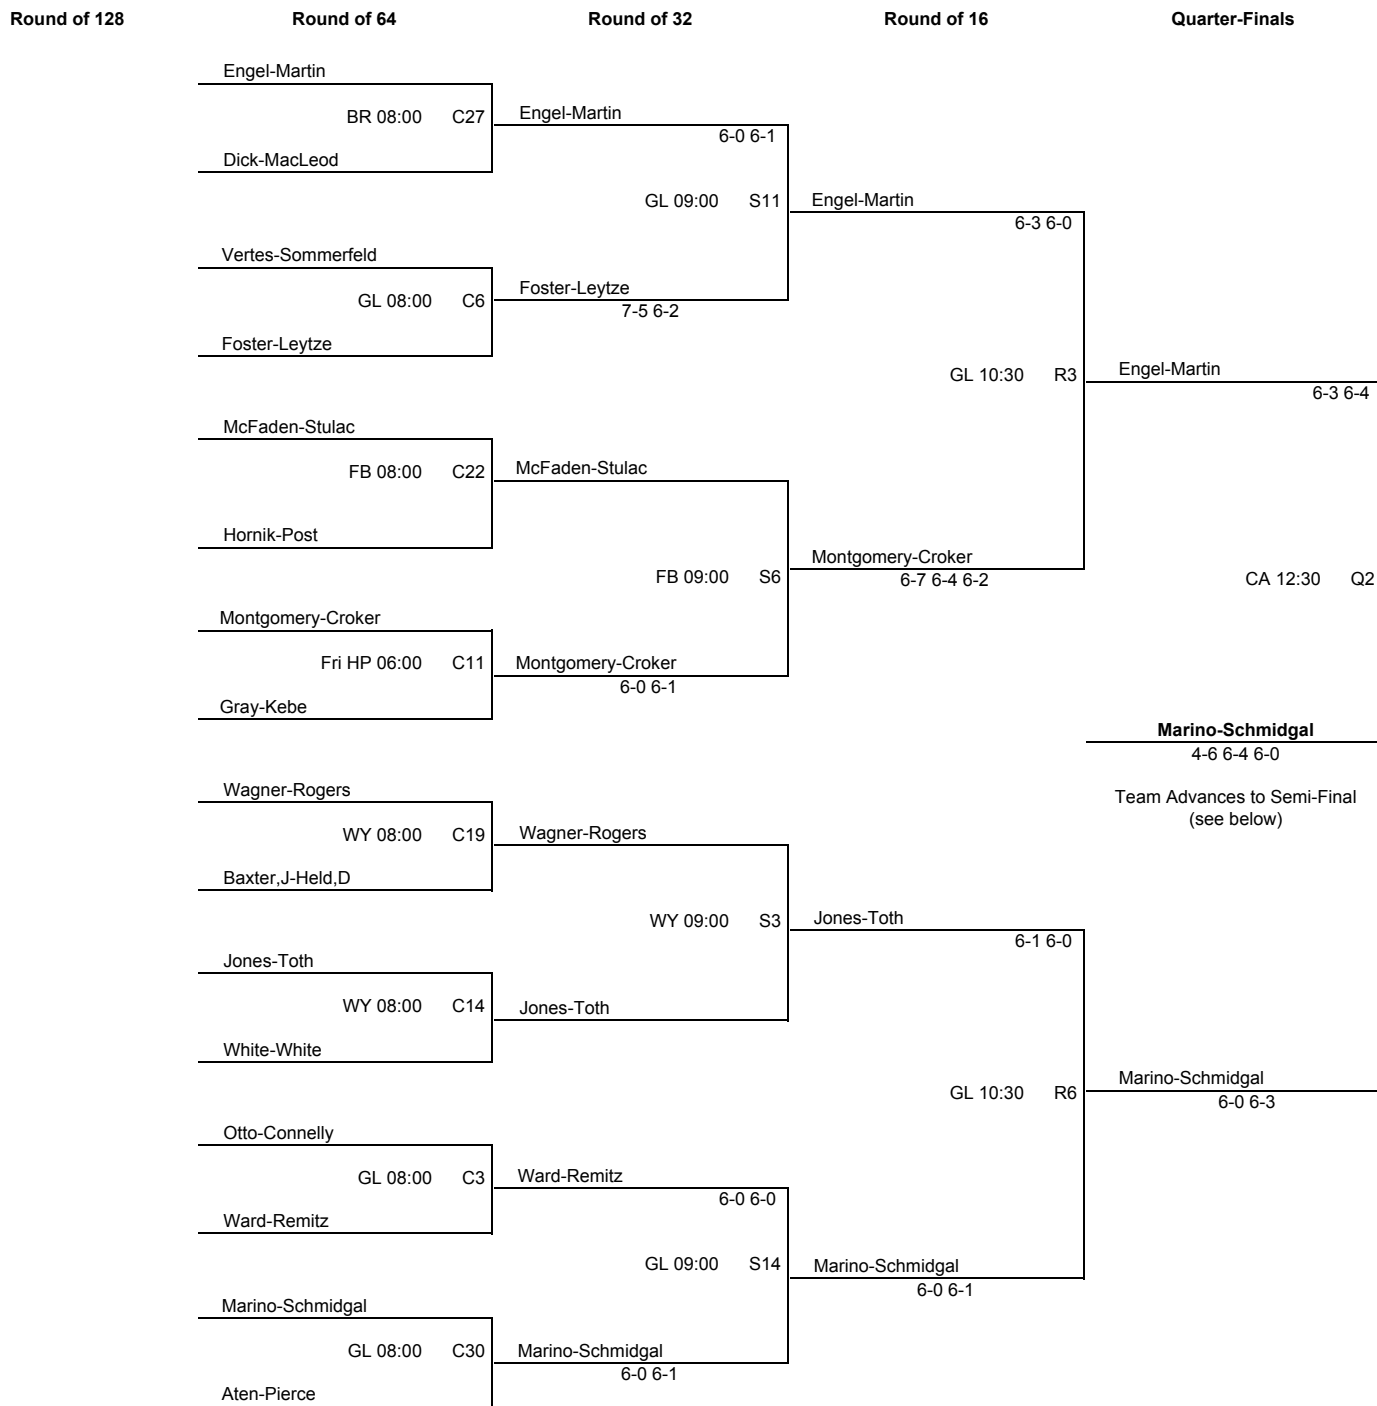

The Midwesterns
 Friday - Sunday, January 13-15, 2012

Men's Open - Main - Top 1/4

The Midwesterns
 Friday - Sunday, January 13-15, 2012

Men's Open - Main - 2nd 1/4

The Midwesterns
 Friday - Sunday, January 13-15, 2012

Men's Open - Main - 3rd 1/4

The Midwesterns
 Friday - Sunday, January 13-15, 2012

Men's Open - Main - Bottom 1/4

The Midwesterns
Friday - Sunday, January 13-15, 2012

Men's Open - Main

The Midwesterns
Friday - Sunday, January 13-15, 2012