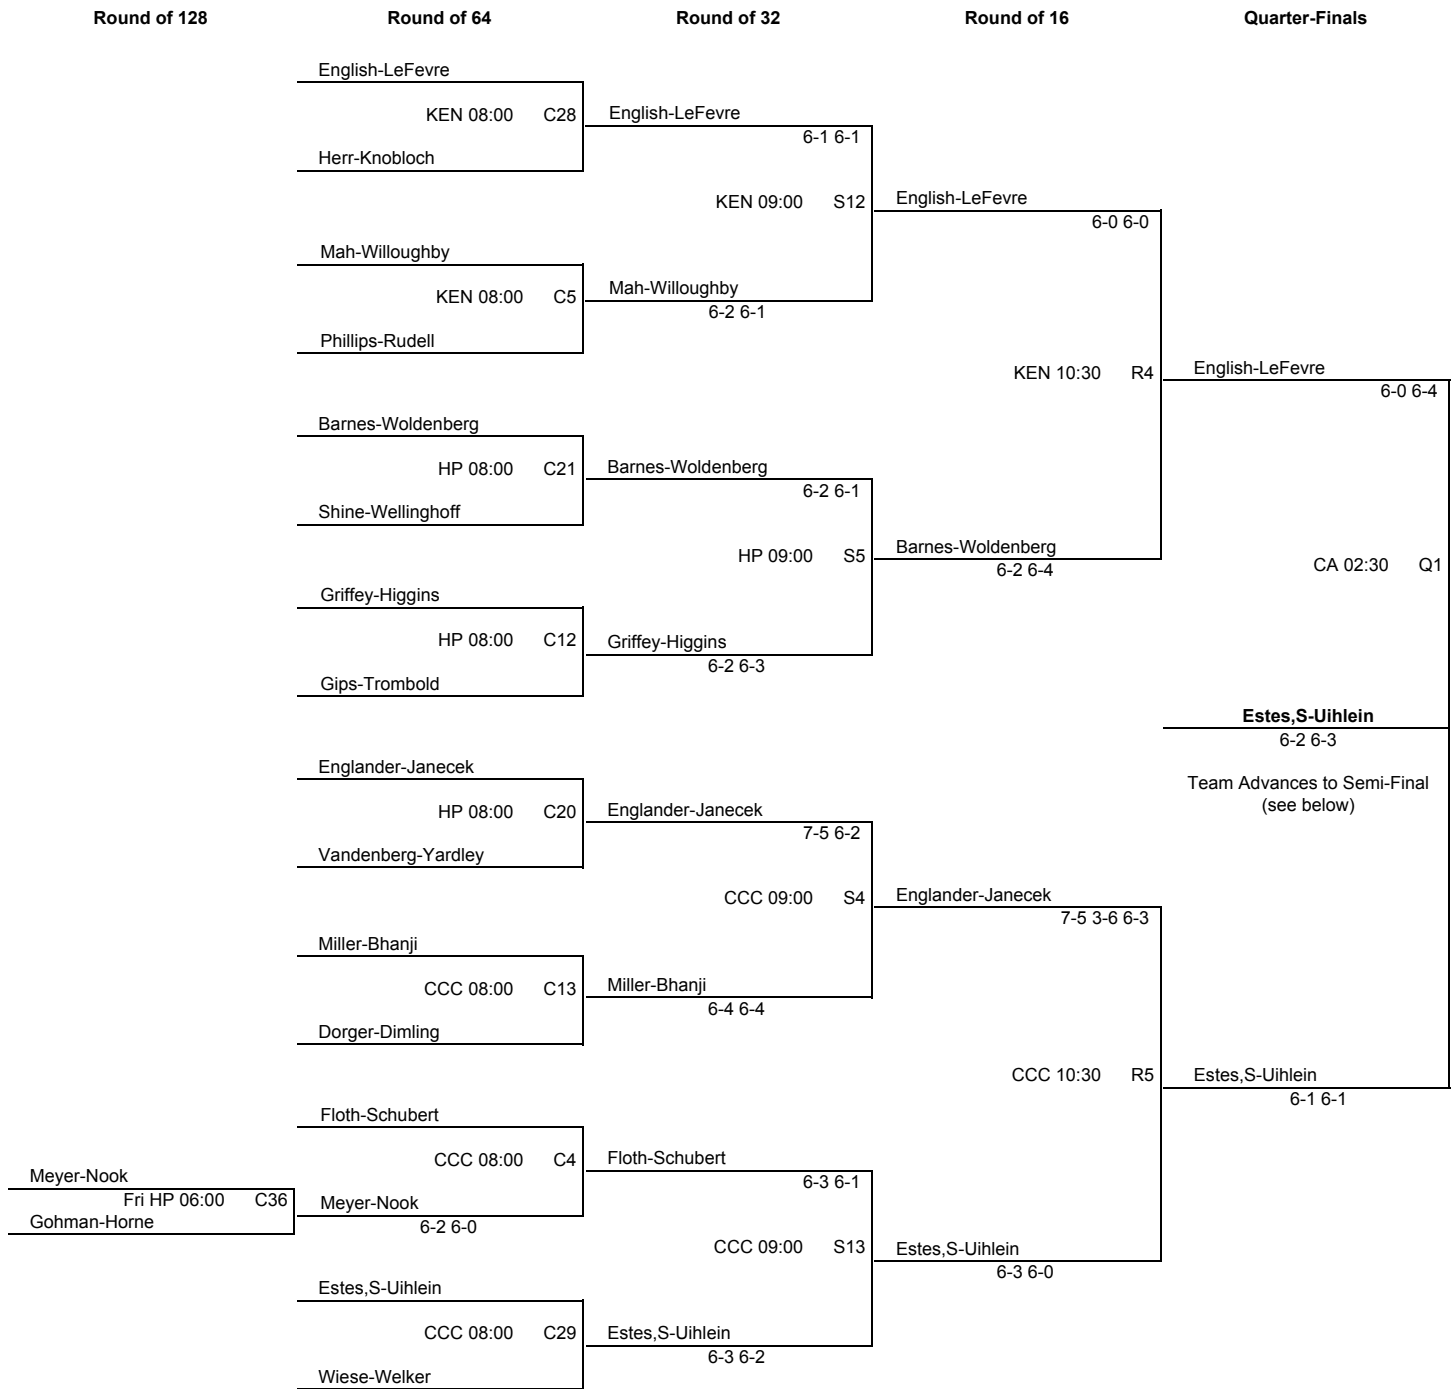

The Midwesterns
 Friday - Sunday, January 13-15, 2012

Men's Open - Main - Top 1/4

The Midwesterns
 Friday - Sunday, January 13-15, 2012

Men's Open - Main - 2nd 1/4

The Midwesterns
 Friday - Sunday, January 13-15, 2012

Men's Open - Main - 3rd 1/4

The Midwesterns
 Friday - Sunday, January 13-15, 2012

Men's Open - Main - Bottom 1/4

The Midwesterns
Friday - Sunday, January 13-15, 2012

Men's Open - Main

The Midwesterns
Friday - Sunday, January 13-15, 2012