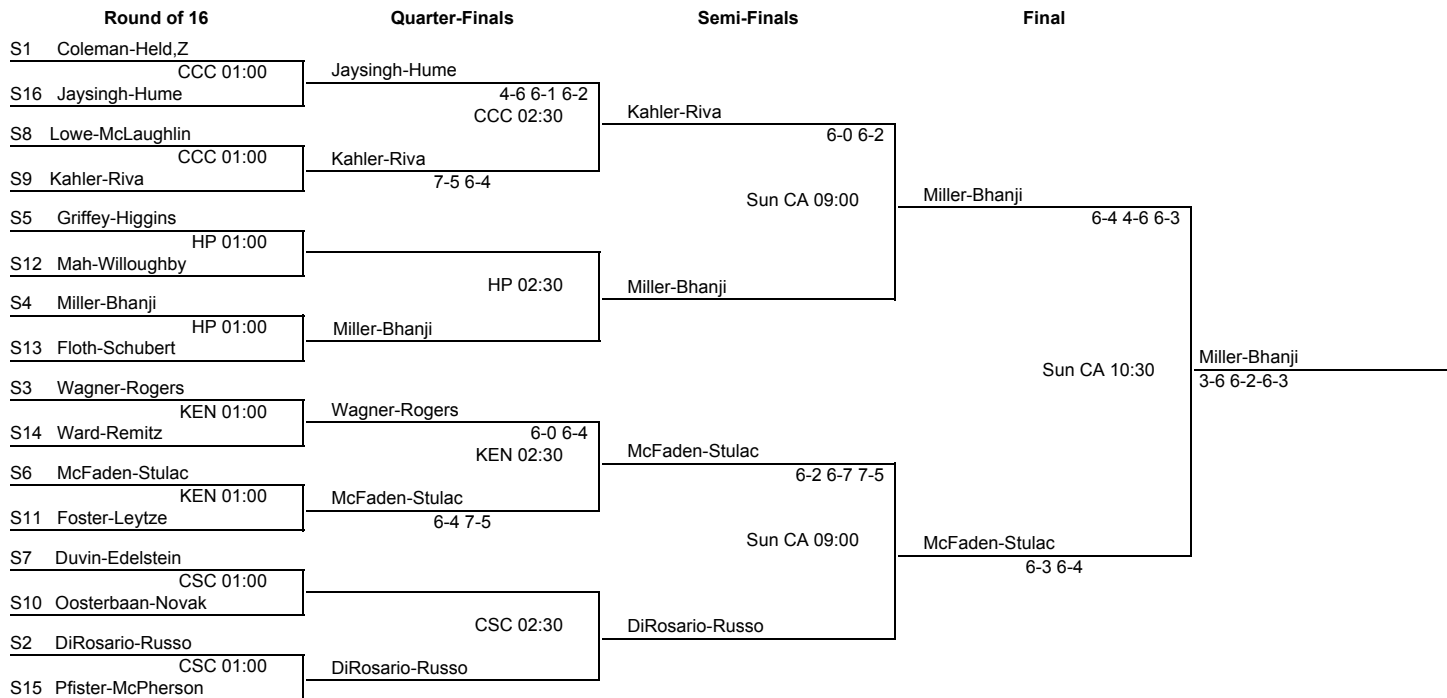

The Midwesterns
Friday - Sunday, January 13-15, 2012

Men's Open - 2nd Round Consolation