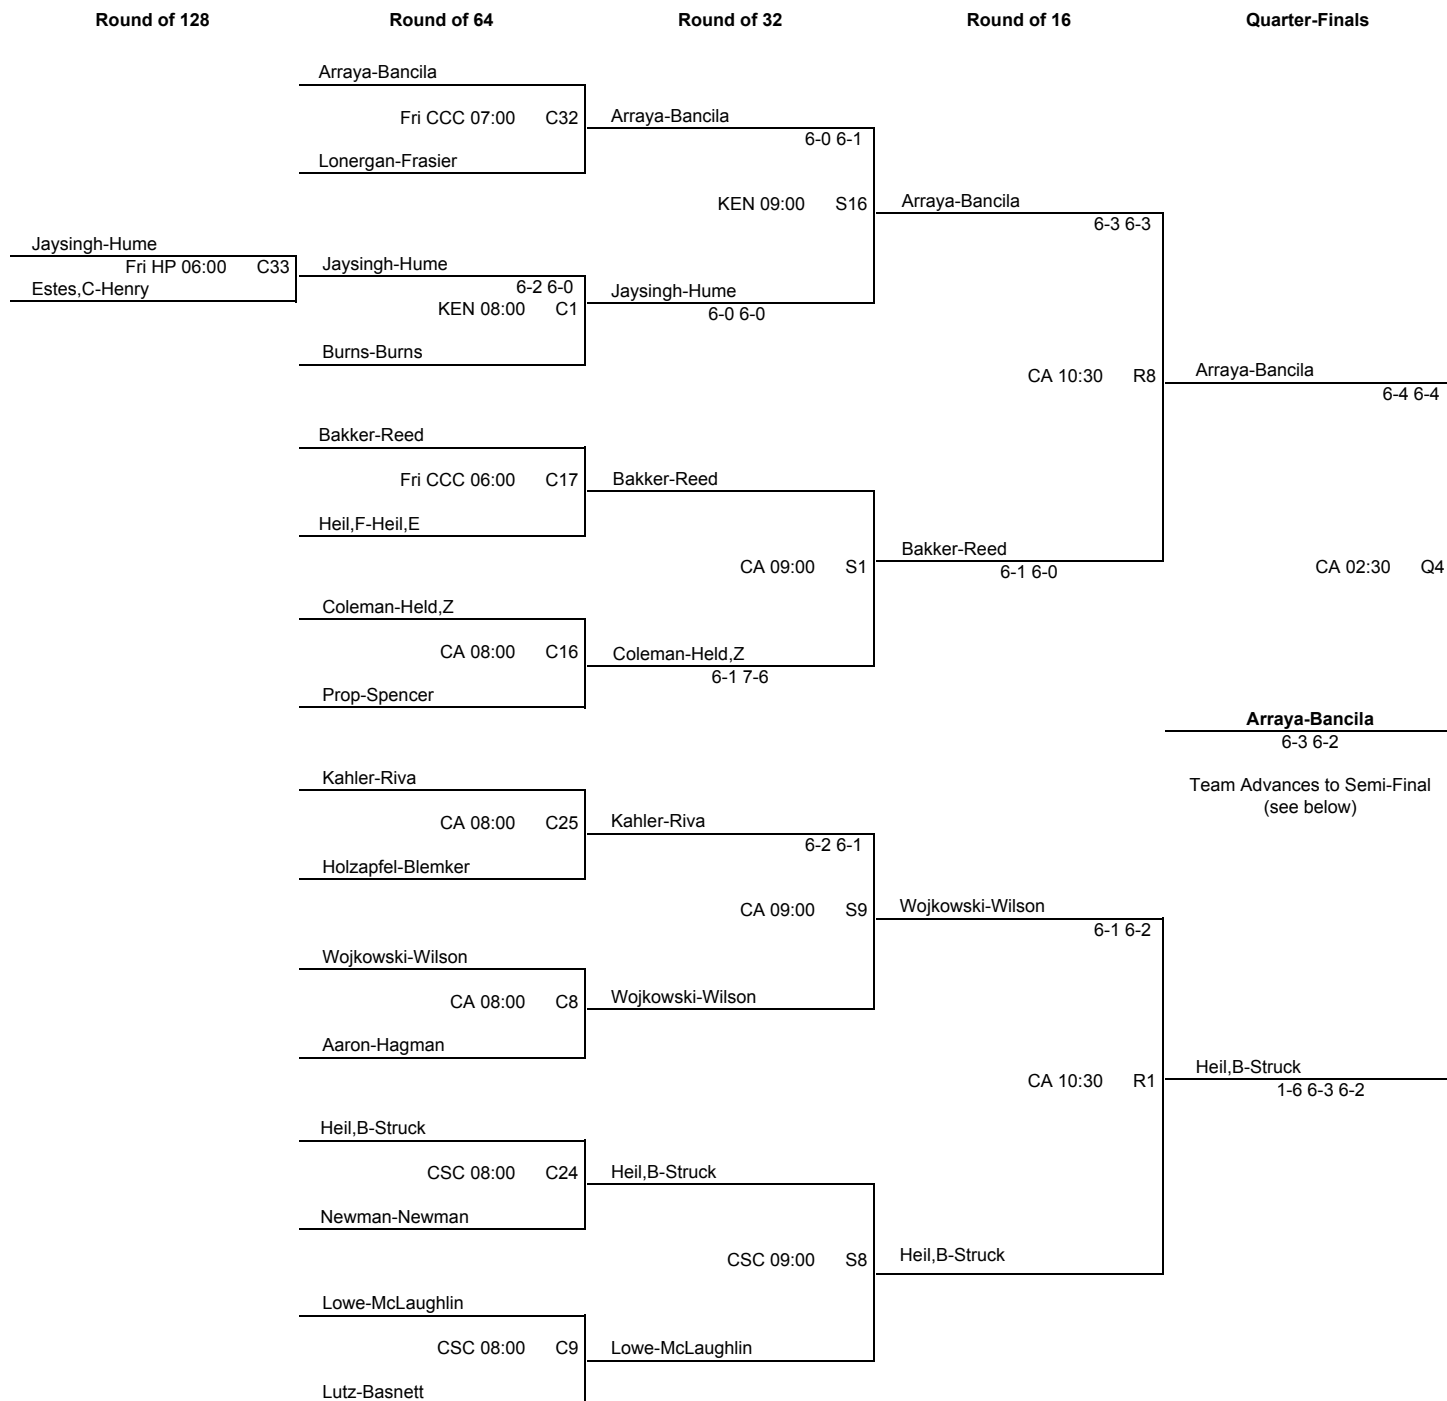

The Midwesterns
 Friday - Sunday, January 13-15, 2012

Men's Open - Main - Top 1/4

The Midwesterns
 Friday - Sunday, January 13-15, 2012

Men's Open - Main - 2nd 1/4

The Midwesterns
 Friday - Sunday, January 13-15, 2012

Men's Open - Main - 3rd 1/4

The Midwesterns
 Friday - Sunday, January 13-15, 2012

Men's Open - Main - Bottom 1/4

The Midwesterns
Friday - Sunday, January 13-15, 2012

Men's Open - Main

The Midwesterns
Friday - Sunday, January 13-15, 2012