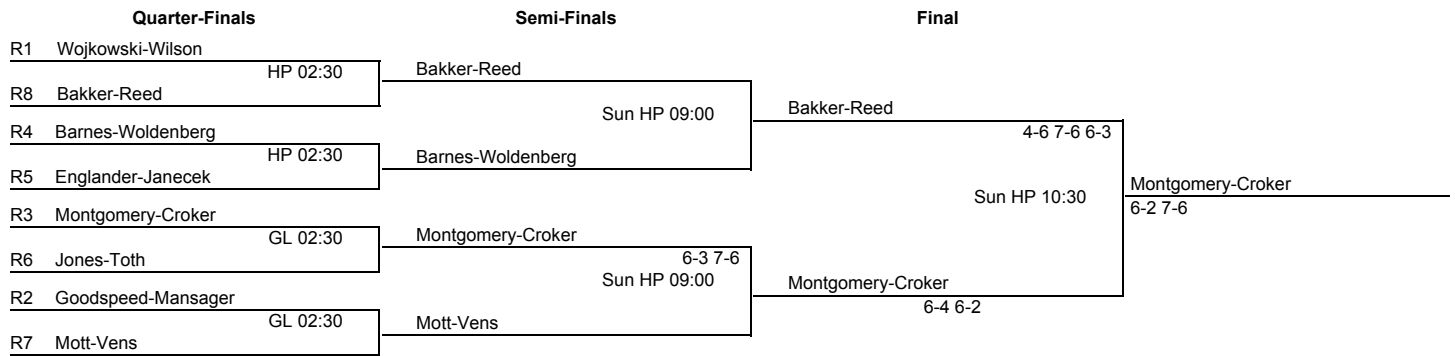

The Midwesterns
Friday - Sunday, January 13-15, 2012

Men's Open - 16 Reprive