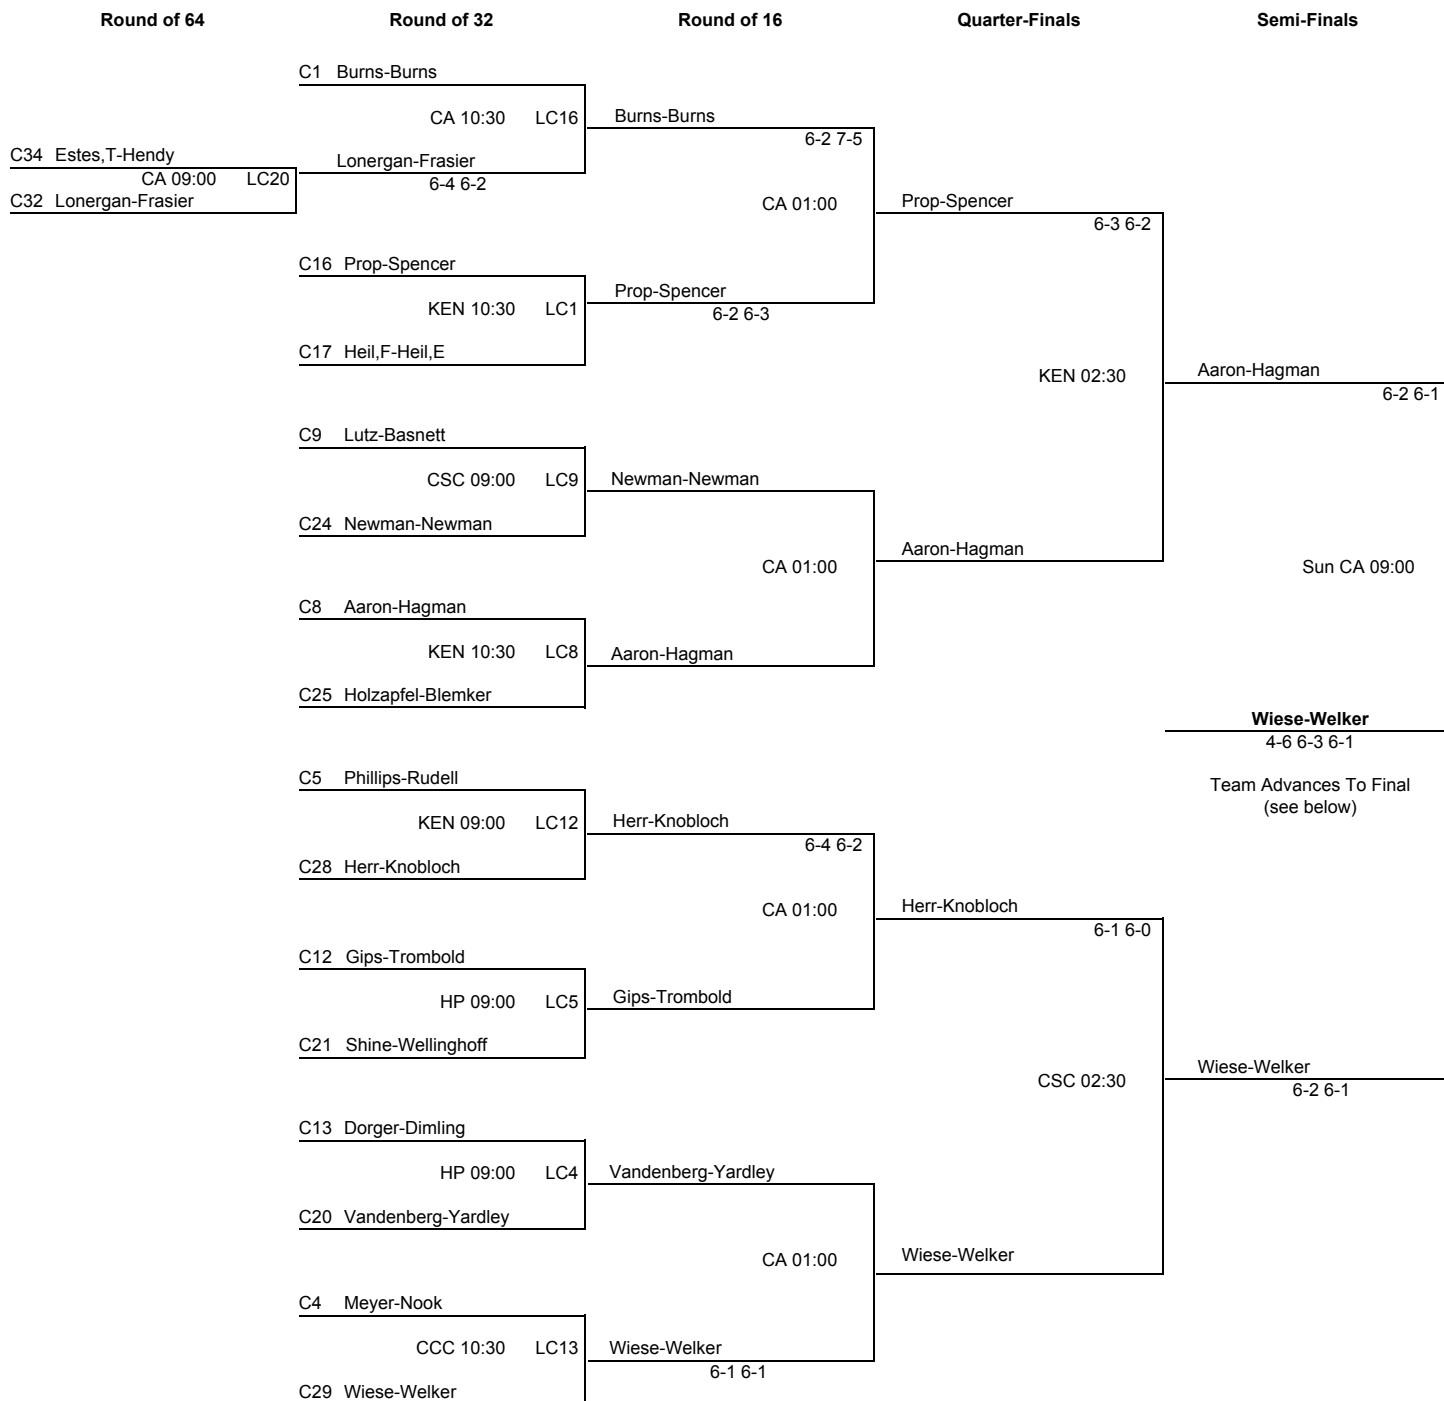

The Midwesterns
 Friday - Sunday, January 13-15, 2012

Men's Open - 16 Reprive

The Midwesterns
 Friday - Sunday, January 13-15, 2012

Men's Open - 2nd Round Consolation

The Midwesterns
 Friday - Sunday, January 13-15, 2012

Men's Open - 1st Round Consolation - Top Half

The Midwesterns
 Friday - Sunday, January 13-15, 2012

Men's Open - 1st Round Consolation - Bottom Half

The Midwesterns
Friday - Sunday, January 13-15, 2012

Men's Open - 1st Round Consolation

Final

Wiese-Welker	Sun CA 10:30	Wiese-Welker
Pierce-Todd		6-4 6-1

Copyright (c) 2010-2012 Hubbard Woods Software, Inc. All rights reserved.

The Midwesterns
 Friday - Sunday, January 13-15, 2012

Men's Open - Last Chance