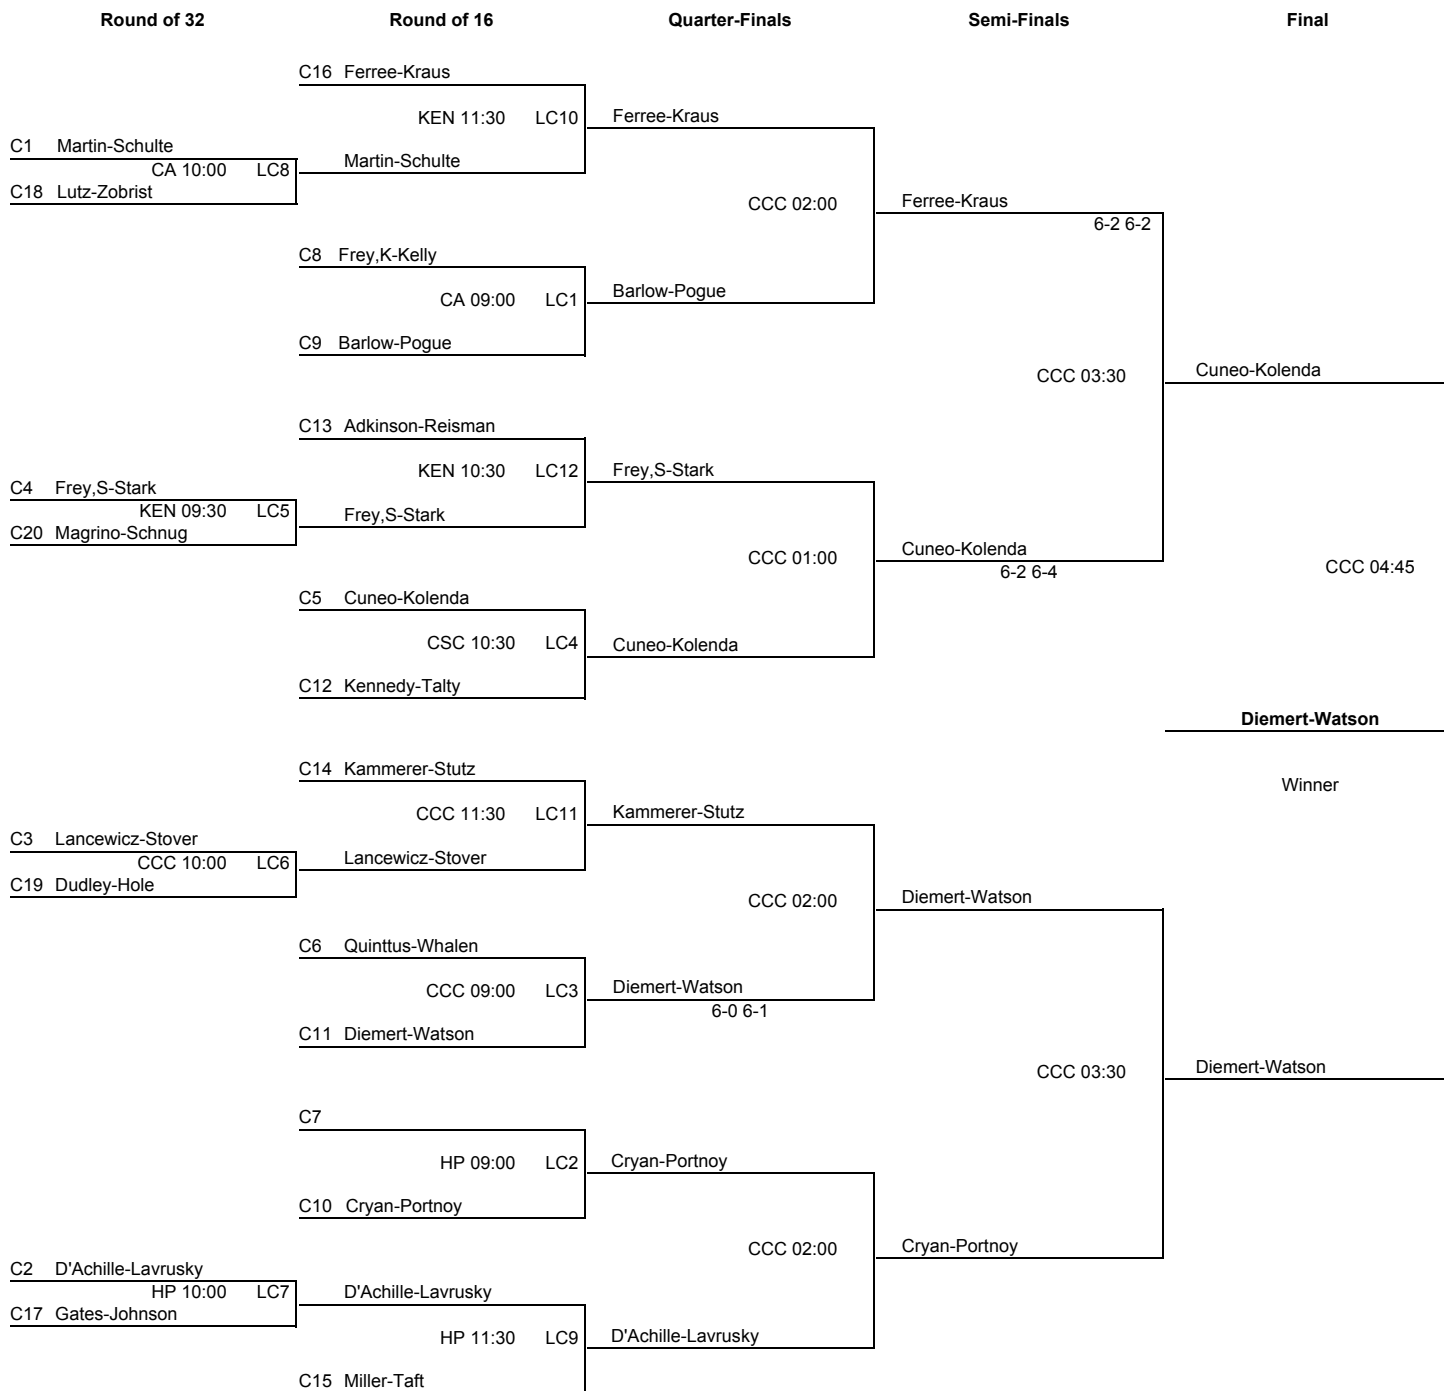

The Midwesterns  
 Friday - Sunday, January 13-15, 2012

Women's Open - Main - Top Half

The Midwesterns  
 Friday - Sunday, January 13-15, 2012

Women's Open - Main - Bottom Half

The Midwesterns  
Friday - Sunday, January 13-15, 2012

Women's Open - Main

**Final**

D'Alise-Queenan		Prop-Schneebeck
Prop-Schneebeck	CA 04:00	6-2 6-1

Copyright (c) 2010-2012 Hubbard Woods Software, Inc. All rights reserved.

The Midwesterns  
Friday - Sunday, January 13-15, 2012

Women's Open - Quarter Reprive

Semi-Finals		Final	
Q1	Layton-Wein	Budde-Glassmeyer	
Q2	Budde-Glassmeyer		2-6 6-1 6-1
Q3	Fisher-Guyaux	Fisher-Guyaux	CA 04:00
Q4	Johnston-Thompson		6-0 7-5

The Midwesterns  
 Friday - Sunday, January 13-15, 2012

Women's Open - 16 Reprive

The Midwesterns  
 Friday - Sunday, January 13-15, 2012

Women's Open - Consolation

The Midwesterns  
 Friday - Sunday, January 13-15, 2012

Women's Open - Last Chance