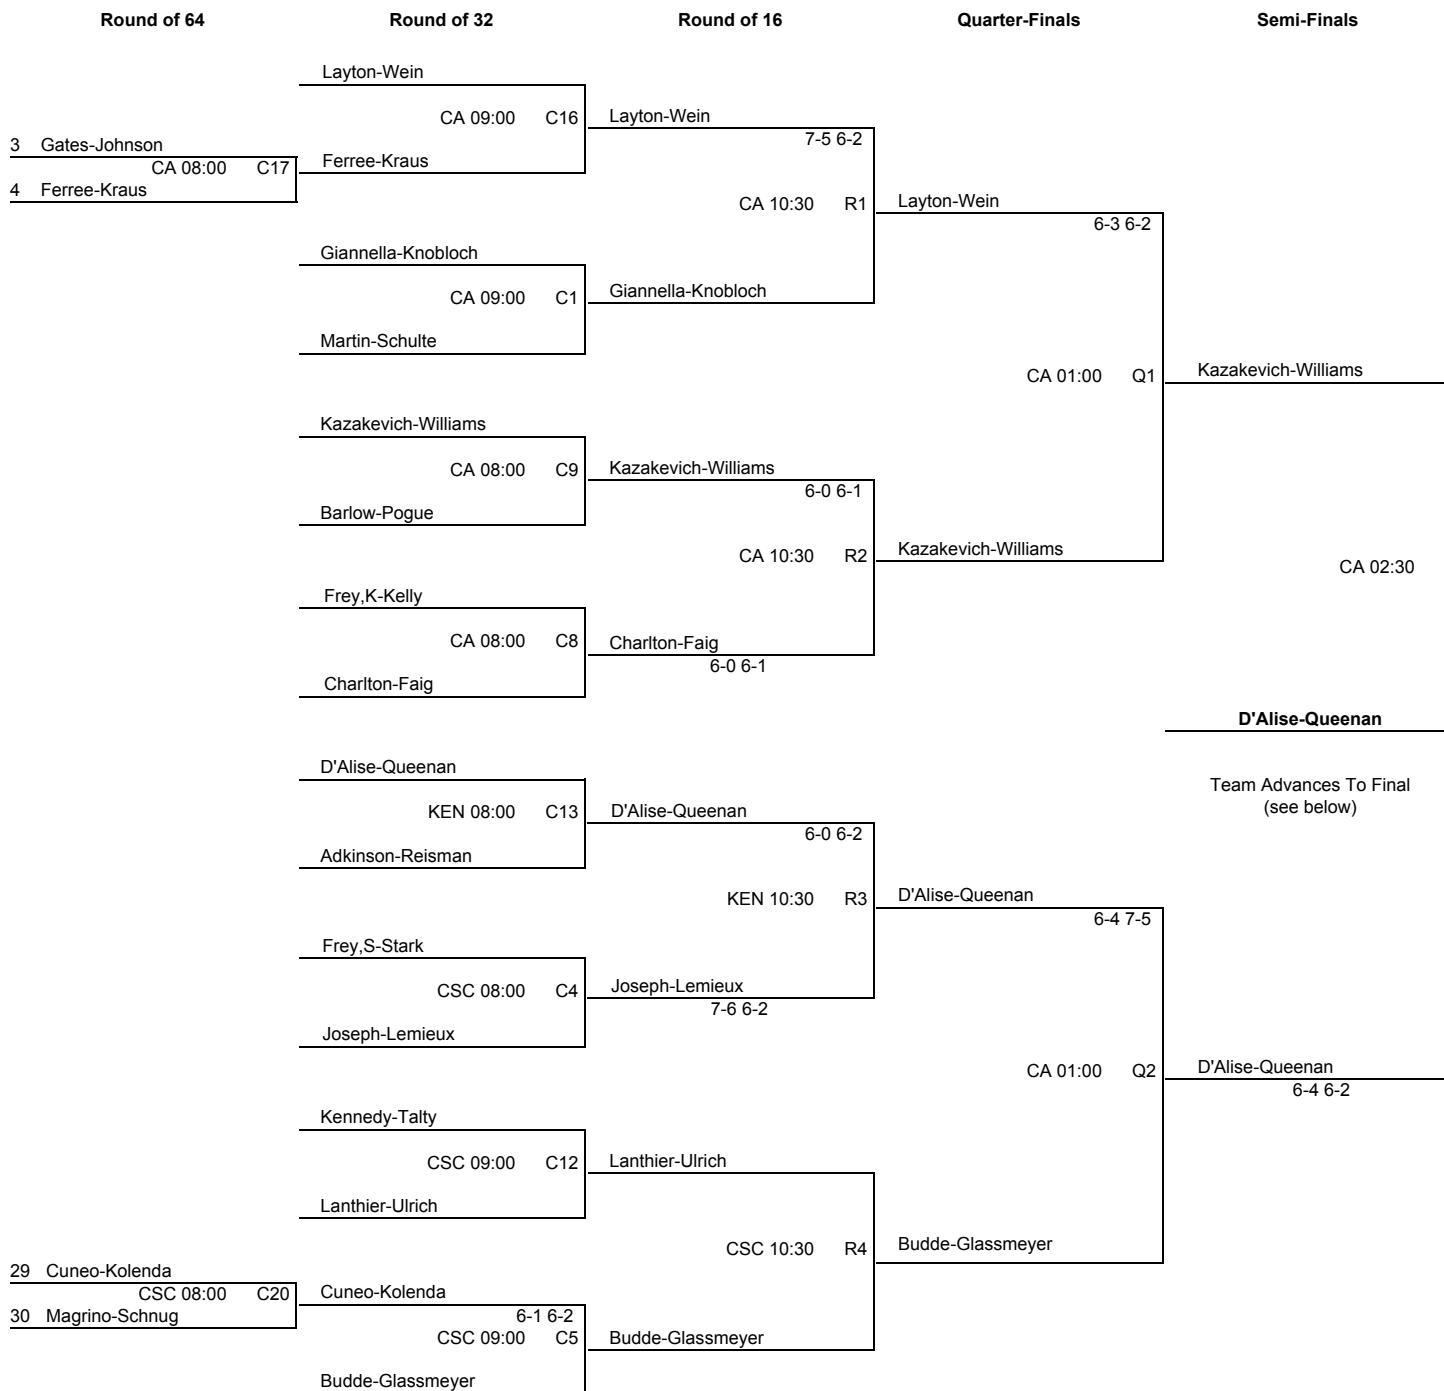

The Midwesterns  
 Friday - Sunday, January 13-15, 2012

Women's Open - Main - Top Half

The Midwesterns  
 Friday - Sunday, January 13-15, 2012

Women's Open - Main - Bottom Half

The Midwesterns  
Friday - Sunday, January 13-15, 2012

Women's Open - Main

**Final**

D'Alise-Queenan		Prop-Schneebeck
Prop-Schneebeck	CA 04:00	6-2 6-1

Copyright (c) 2010-2012 Hubbard Woods Software, Inc. All rights reserved.

The Midwesterns  
Friday - Sunday, January 13-15, 2012