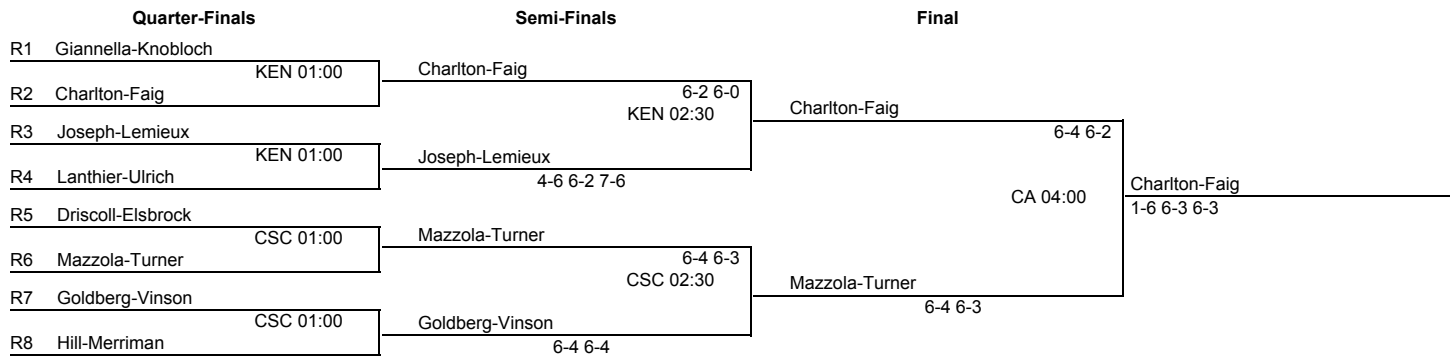

The Midwesterns
Friday - Sunday, January 13-15, 2012

Women's Open - 16 Reprive