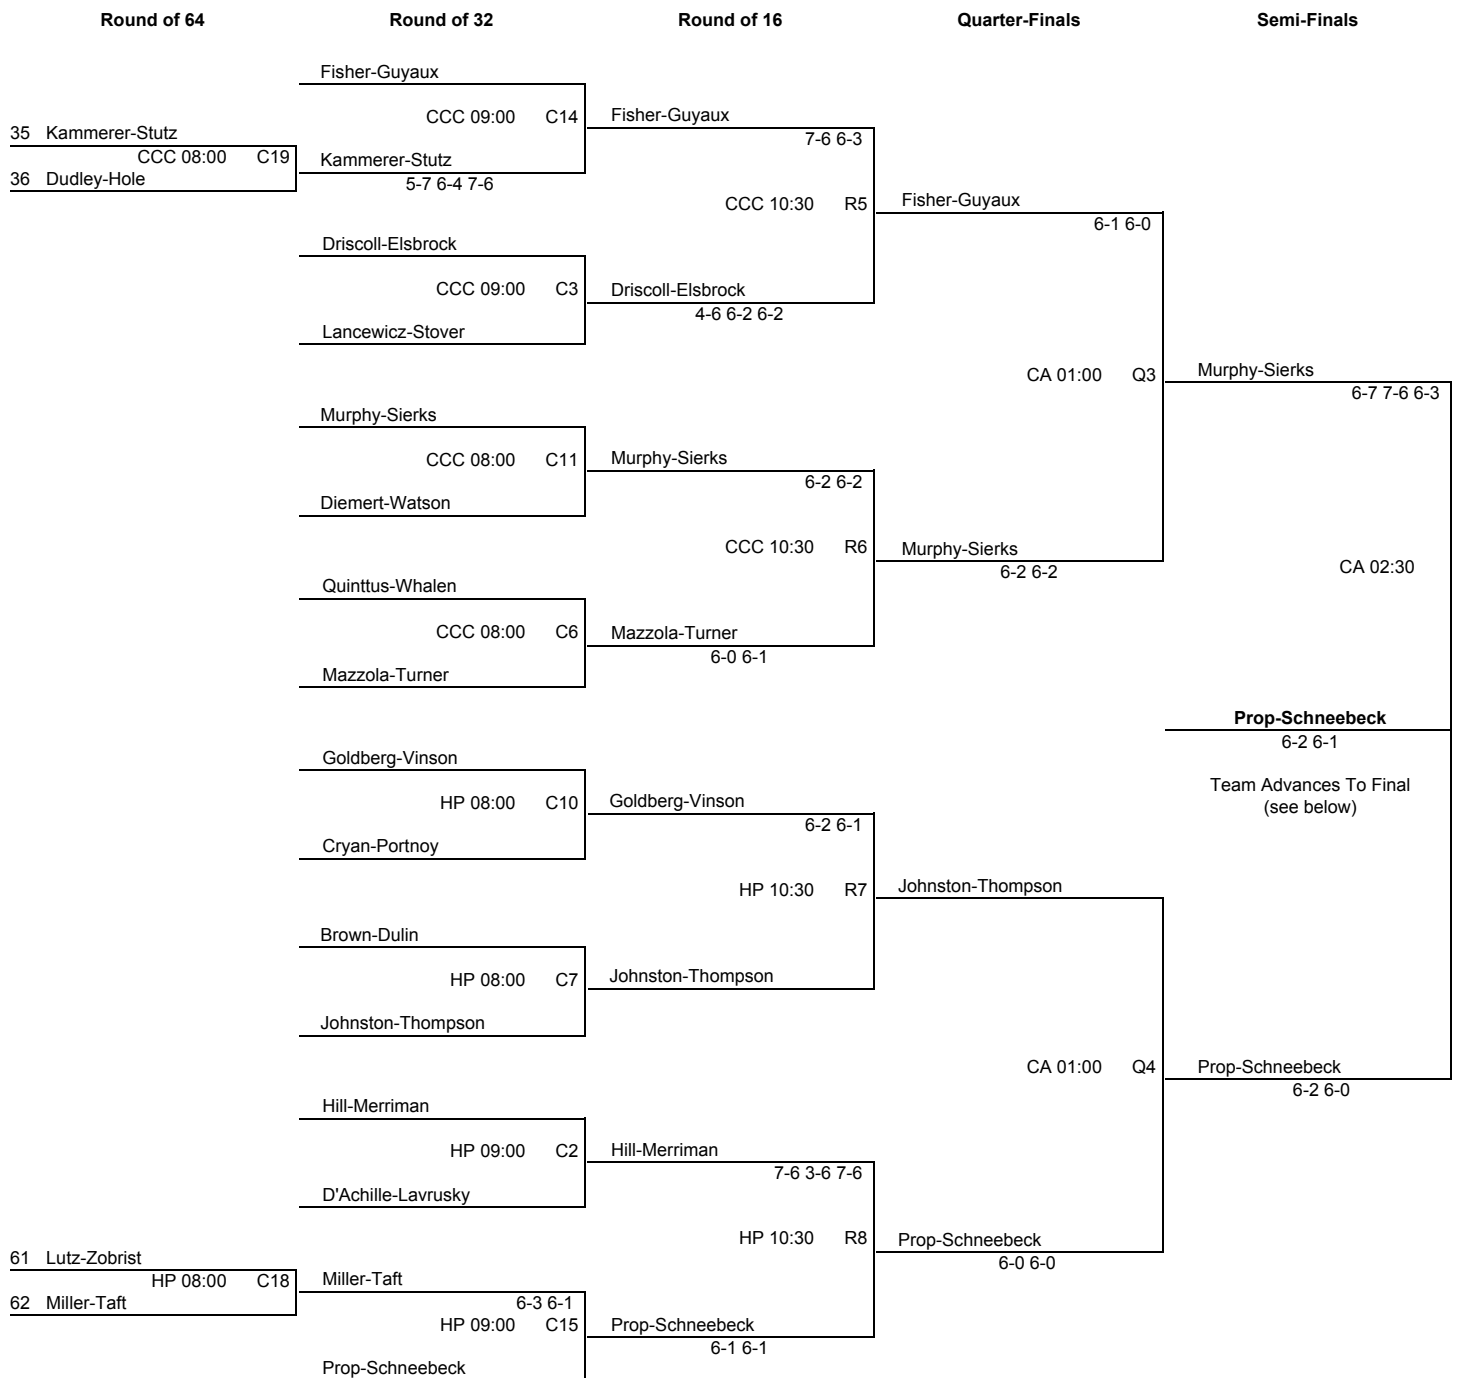

The Midwesterns  
 Friday - Sunday, January 13-15, 2012

Women's Open - Main - Top Half

The Midwesterns  
 Friday - Sunday, January 13-15, 2012

Women's Open - Main - Bottom Half

The Midwesterns  
Friday - Sunday, January 13-15, 2012

Women's Open - Main

**Final**

D'Alise-Queenan		Prop-Schneebeck
Prop-Schneebeck	CA 04:00	6-2 6-1

Copyright (c) 2010-2012 Hubbard Woods Software, Inc. All rights reserved.

The Midwesterns  
Friday - Sunday, January 13-15, 2012