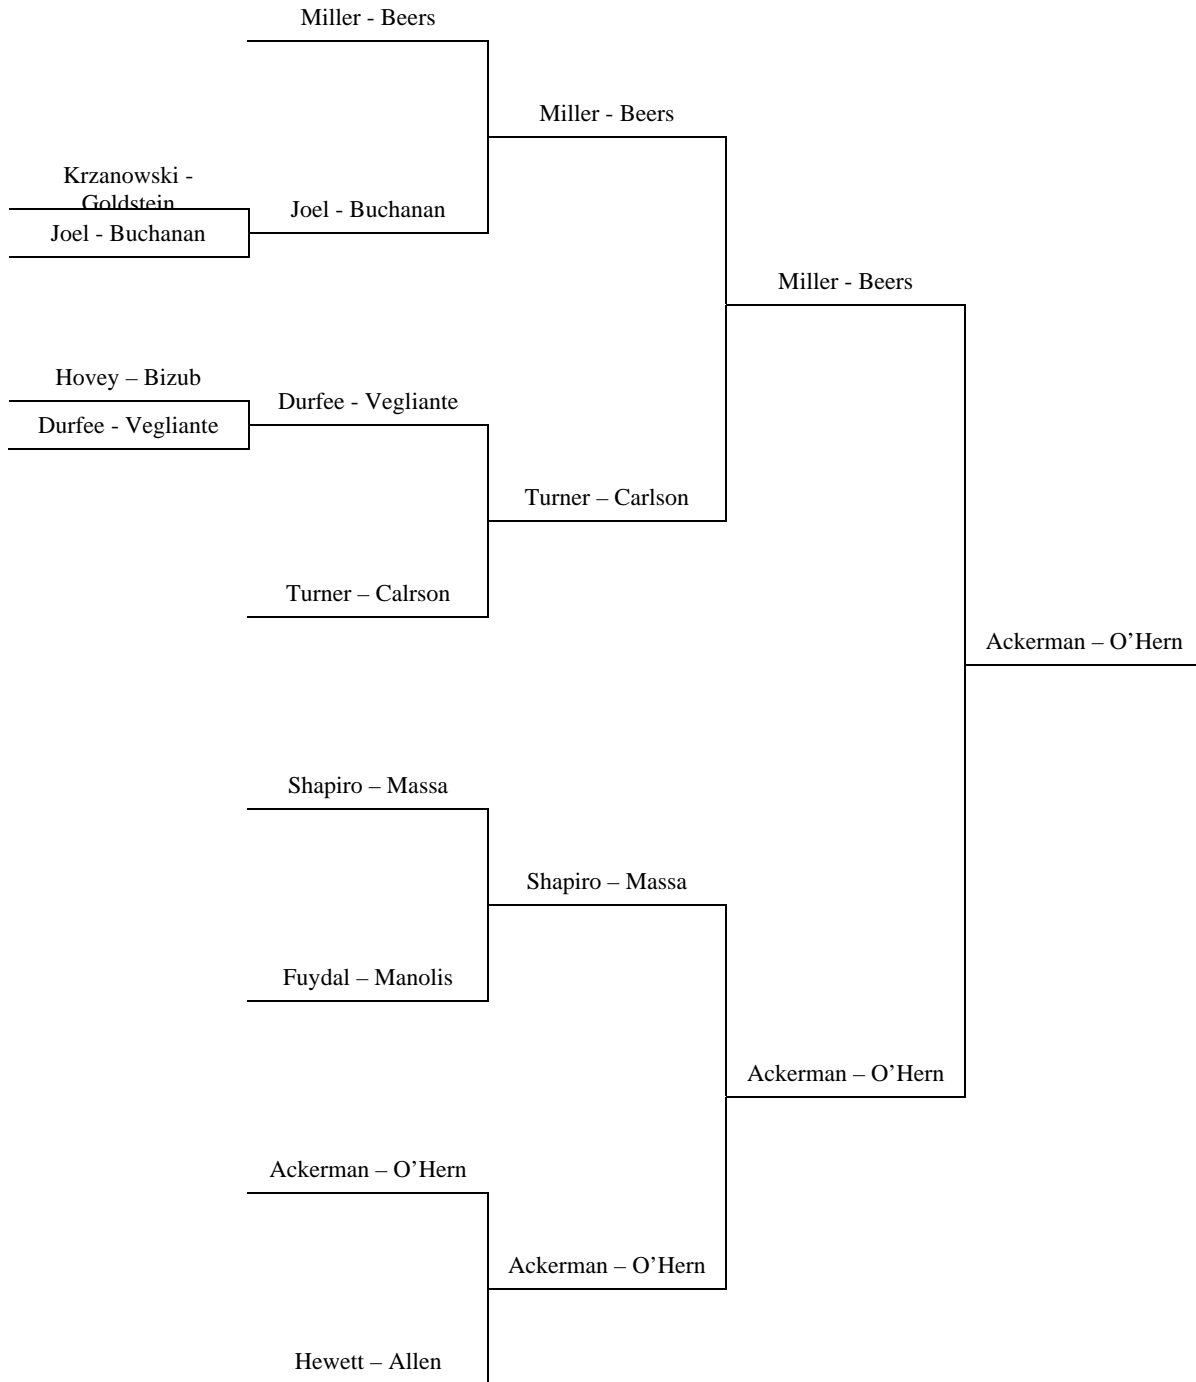

ORANGE LAWN TENNIS CLUB 2012

Women's Region 1 PCQ

CONSOLATION

REPRIEVE

LAST CHANCE

QUARTERFINAL REPRIEVE