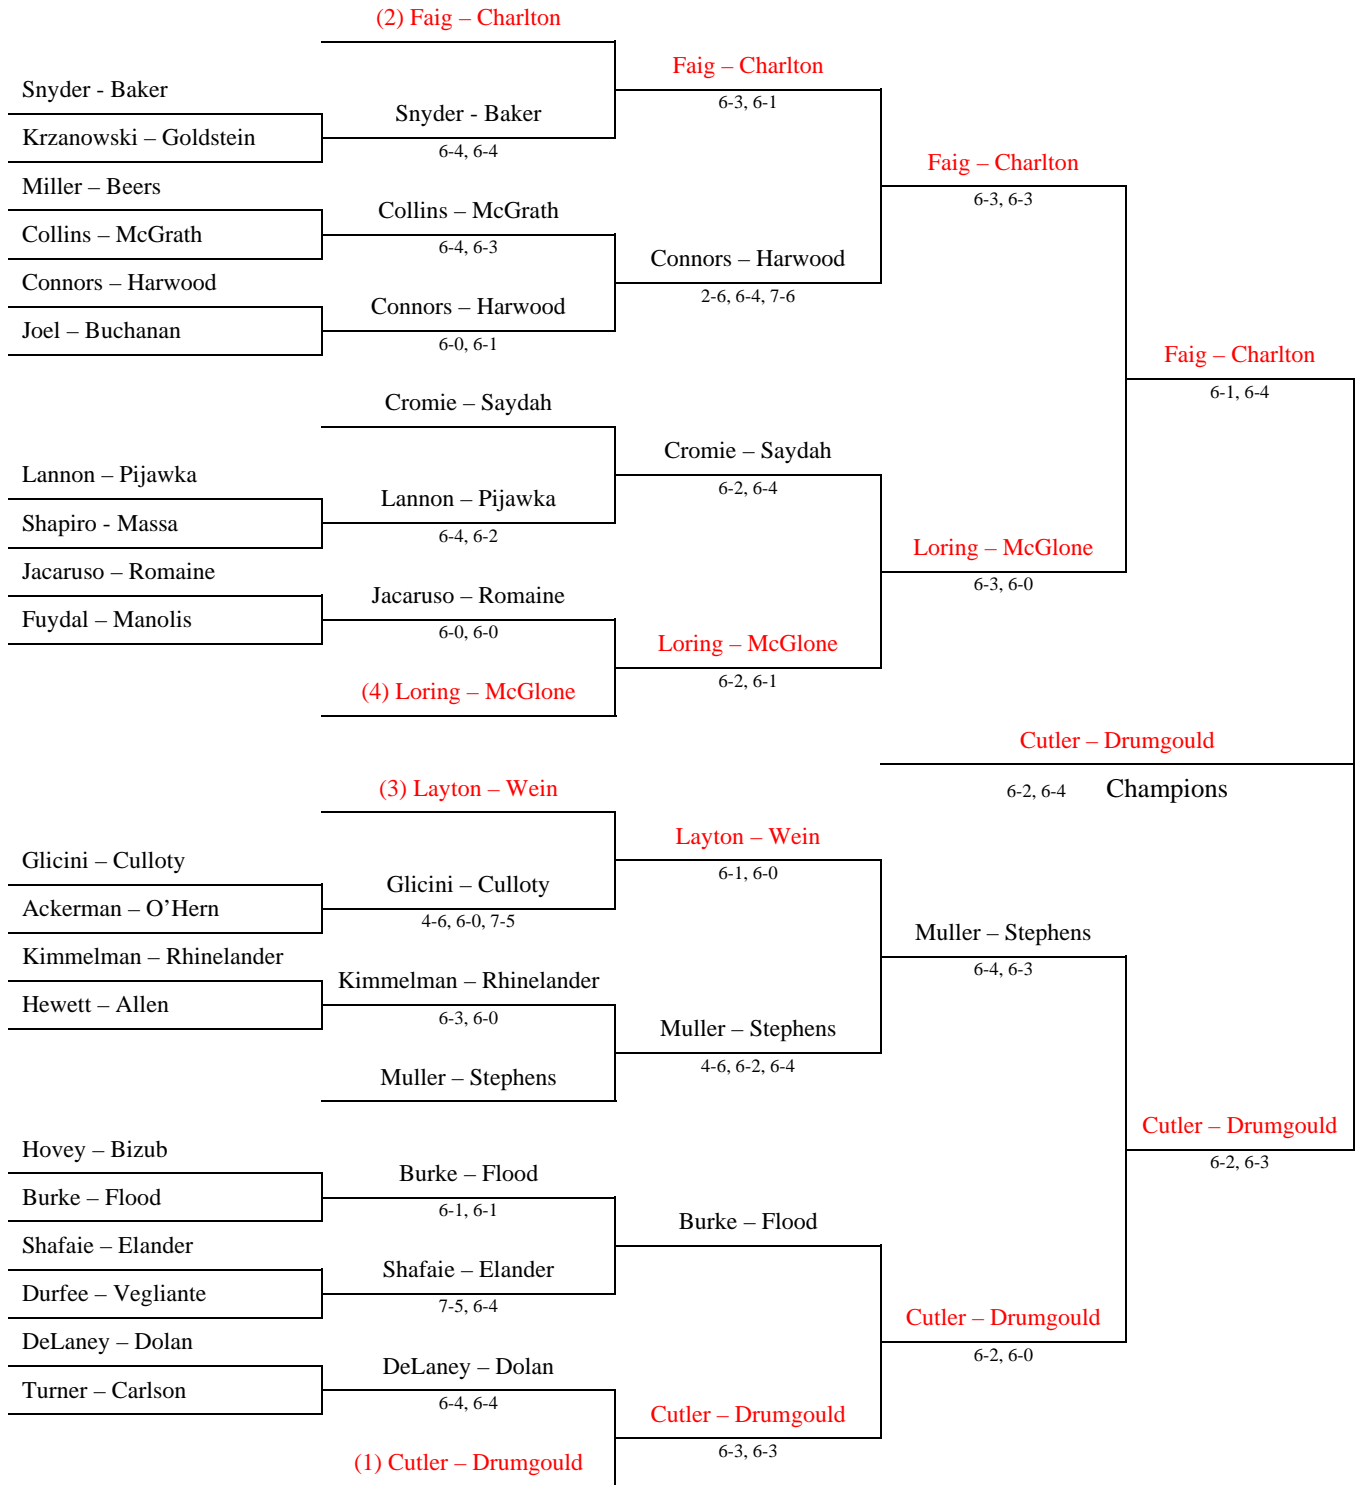

ORANGE LAWN TENNIS CLUB 2012

Women's Region 1 PCQ

CONSOLATION

REPRIEVE

LAST CHANCE

QUARTERFINAL REPRIEVE