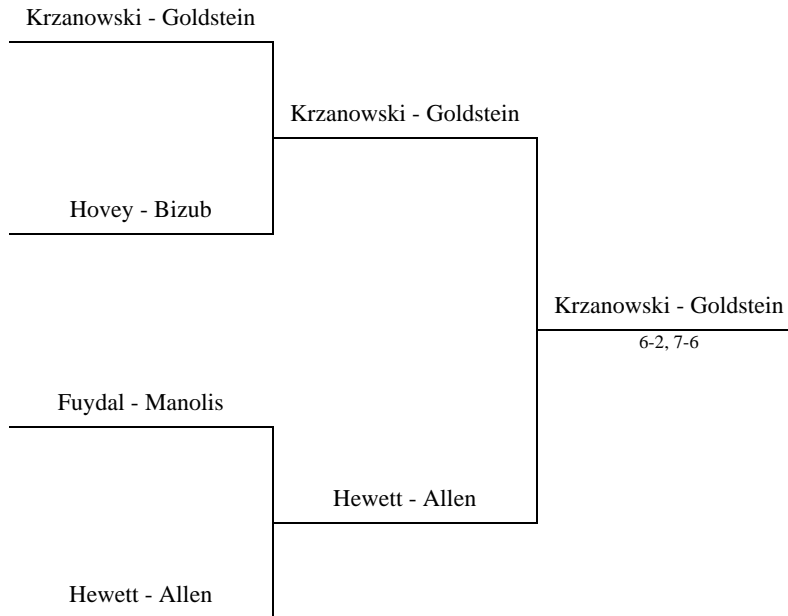

ORANGE LAWN TENNIS CLUB 2012

Women's Region 1 PCQ

CONSOLATION

REPRIEVE

LAST CHANCE

QUARTERFINAL REPRIEVE