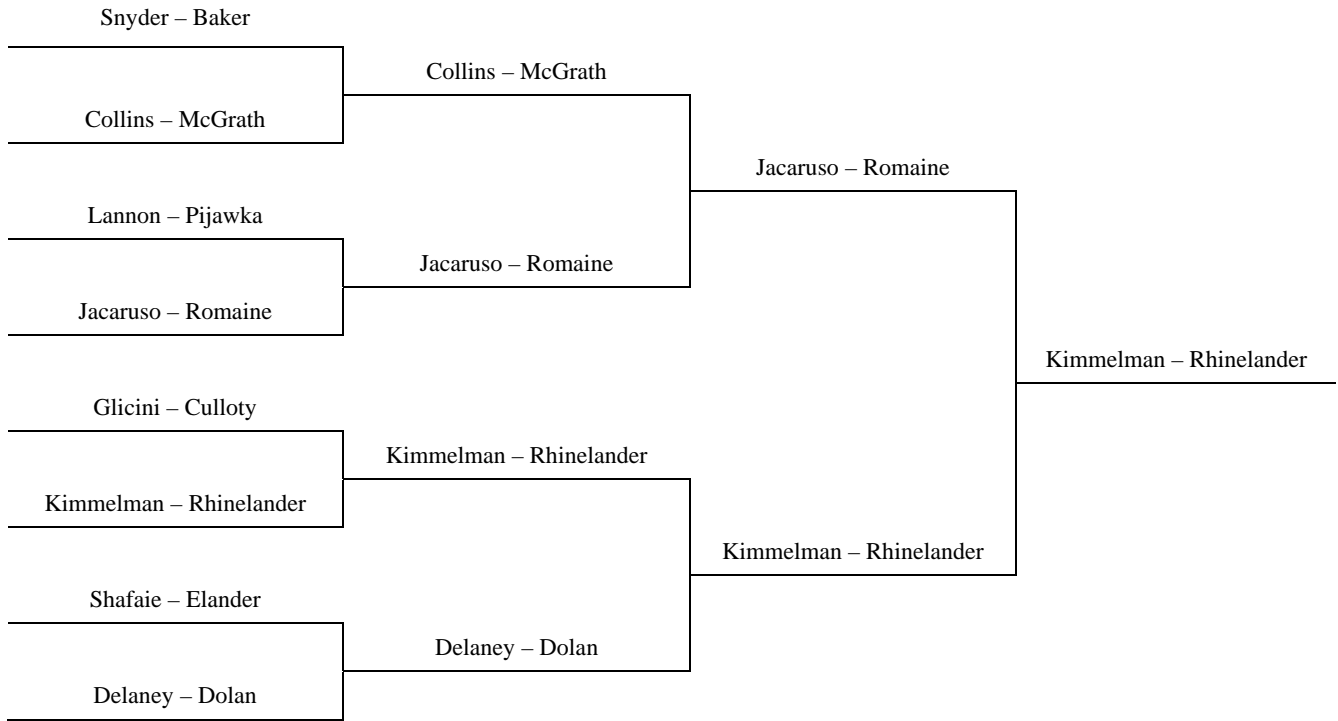

ORANGE LAWN TENNIS CLUB 2012

Women's Region 1 PCQ

CONSOLATION

REPRIEVE

LAST CHANCE

QUARTERFINAL REPRIEVE