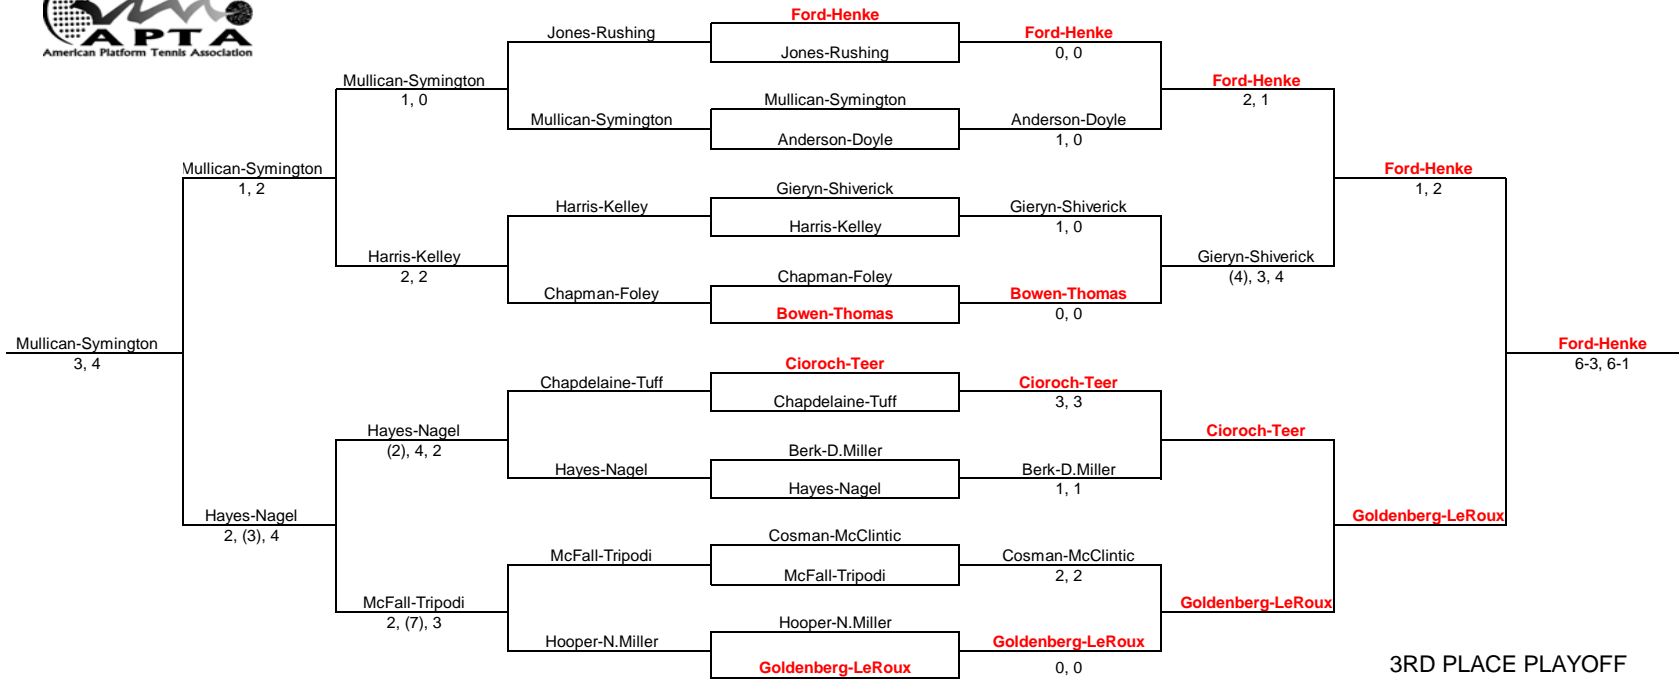

Peachtree Invitational 2012 Women's Draw

MAIN DRAW

- Seeds:**
1. Ford-Henke
 2. Goldenberg-LeRoux
 3. Teer-Cioroch
 4. Bowen-Thomas

3RD PLACE PLAYOFF

LAST CHANCE

REPRIEVE