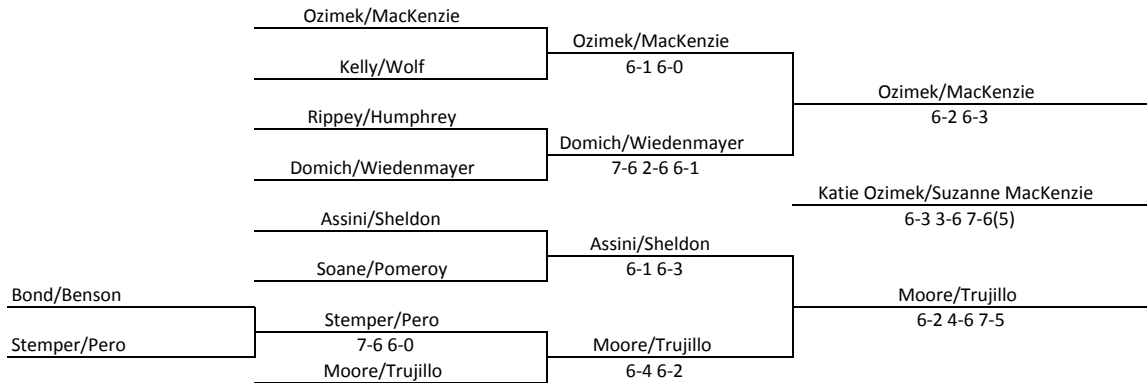

2012 Colorado State Women's Open

"Open" Main Draw

Play-off for 3rd

Consolation

Last Chance

Hays/Knott - default

2012 Colorado State Women's Open

A/B Main draw

Playoff for 3rd place

Consolation