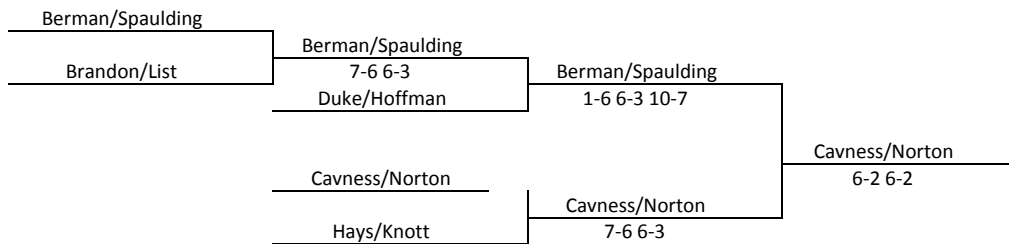

2012 Colorado State Women's Open

"Open" Main Draw

Play-off for 3rd

Consolation

Last Chance

Hays/Knott - default

2012 Colorado State Women's Open

A/B Main draw