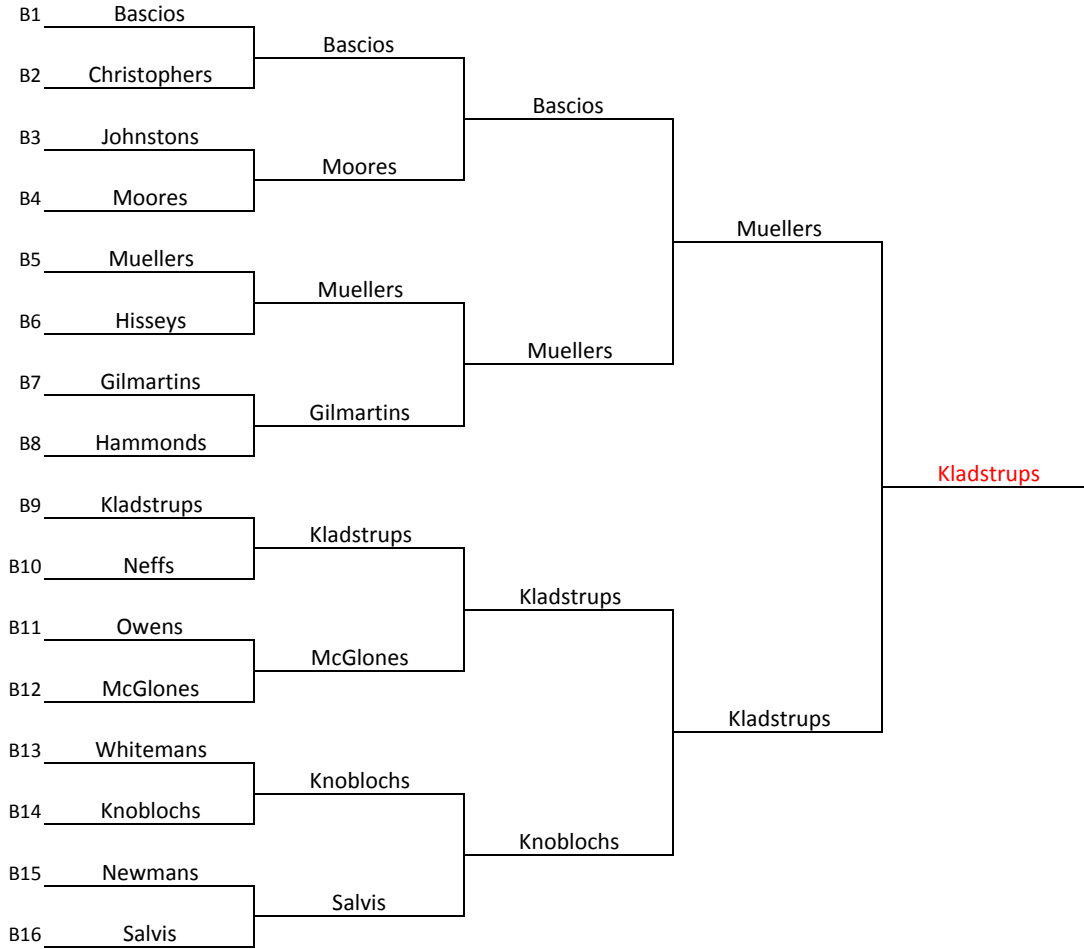

2013 APTA HUSBAND-WIFE NATIONAL CHAMPIONSHIP
 Wilmington, DE

A Consolation

Final Consolation

Z Consolation

2013 APTA HUSBAND-WIFE NATIONAL CHAMPIONSHIP Wilmington, DE

B Consolation

32 Final Consolation

2013 APTA HUSBAND-WIFE NATIONAL CHAMPIONSHIP

Wilmington, DE

Round of 16 Consolation

Quarter Reprieve