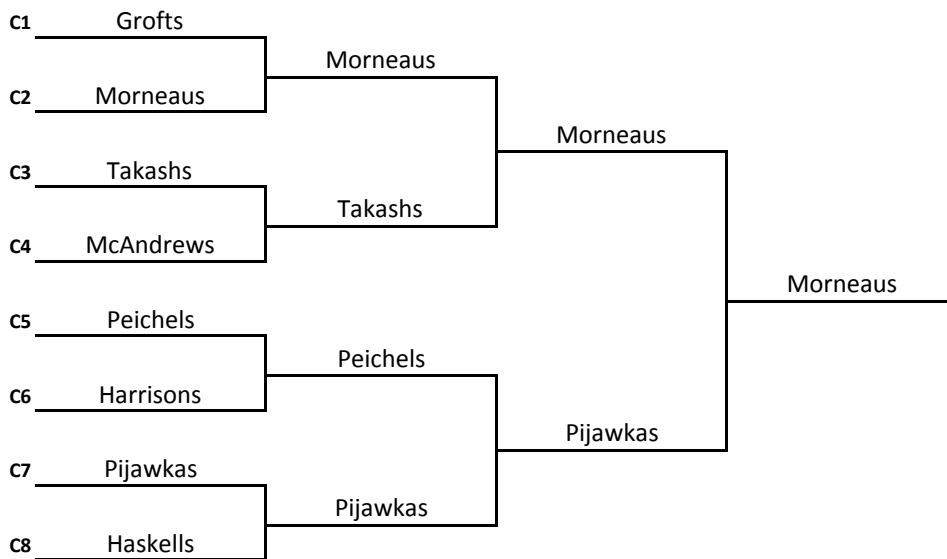

2013 APTA HUSBAND-WIFE NATIONAL CHAMPIONSHIP
 Wilmington, DE

A Consolation

Final Consolation

Z Consolation

2013 APTA HUSBAND-WIFE NATIONAL CHAMPIONSHIP Wilmington, DE

B Consolation

32 Final Consolation

2013 APTA HUSBAND-WIFE NATIONAL CHAMPIONSHIP

Wilmington, DE

Round of 16 Consolation

Quarter Reprieve