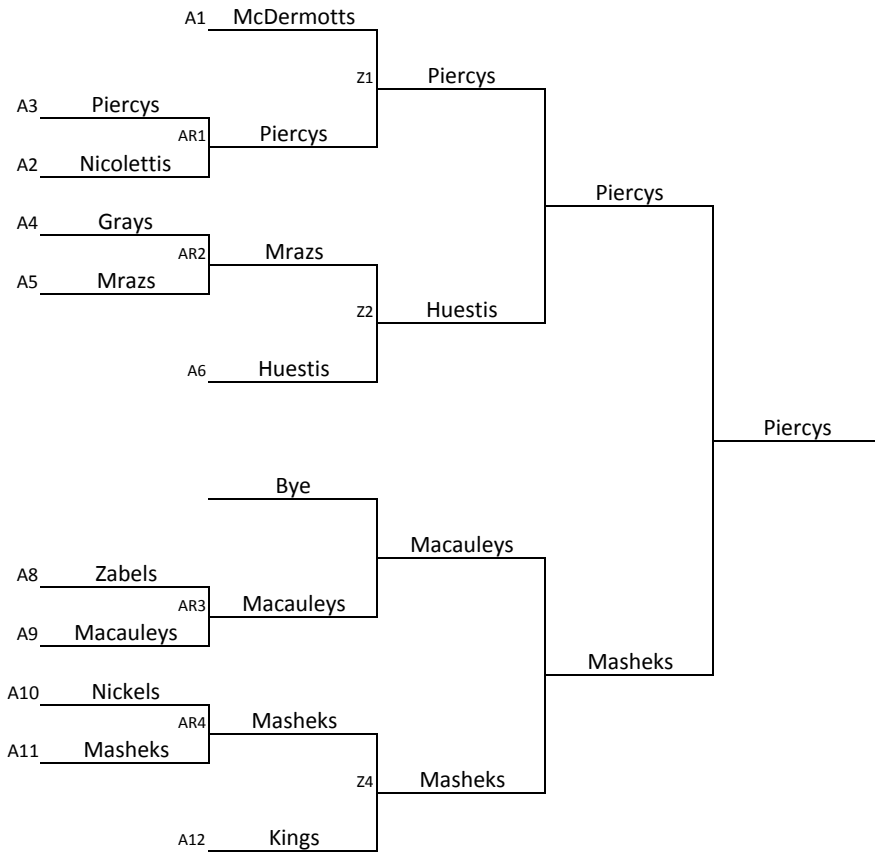

2013 APTA HUSBAND-WIFE NATIONAL CHAMPIONSHIP
 Wilmington, DE

A Consolation

Final Consolation

Z Consolation

2013 APTA HUSBAND-WIFE NATIONAL CHAMPIONSHIP Wilmington, DE

B Consolation

32 Final Consolation

2013 APTA HUSBAND-WIFE NATIONAL CHAMPIONSHIP

Wilmington, DE

Round of 16 Consolation

Quarter Reprieve