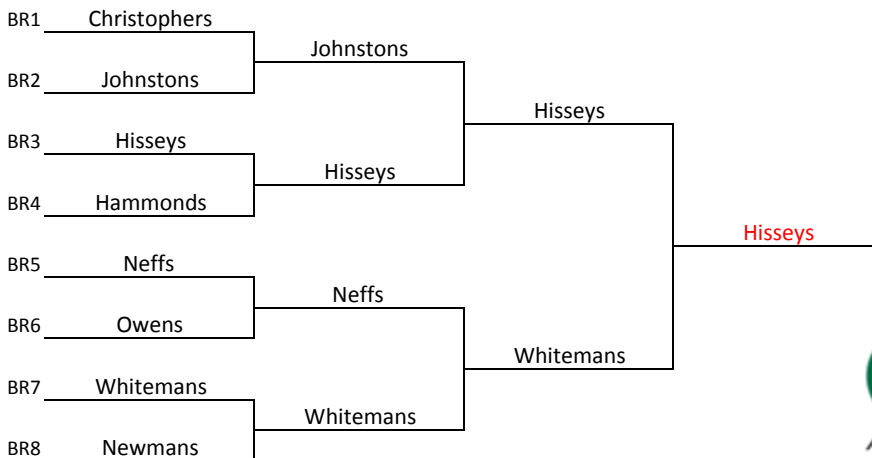

2013 APTA HUSBAND-WIFE NATIONAL CHAMPIONSHIP
 Wilmington, DE

A Consolation

Final Consolation

Z Consolation

2013 APTA HUSBAND-WIFE NATIONAL CHAMPIONSHIP Wilmington, DE

B Consolation

32 Final Consolation

2013 APTA HUSBAND-WIFE NATIONAL CHAMPIONSHIP

Wilmington, DE

Round of 16 Consolation

Quarter Reprieve