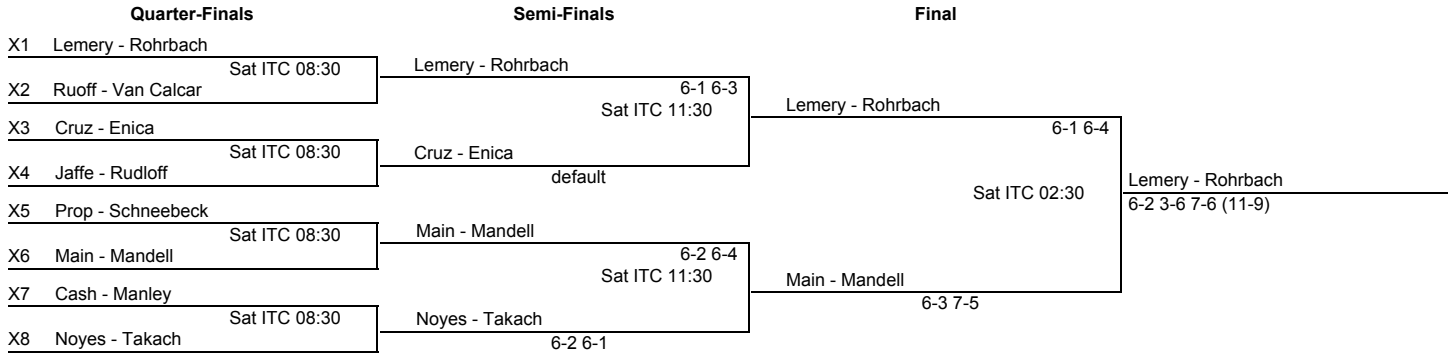

2013 APTA Nationals
Thursday - Sunday, March 7-10, 2013

Women - 16 Reprieve