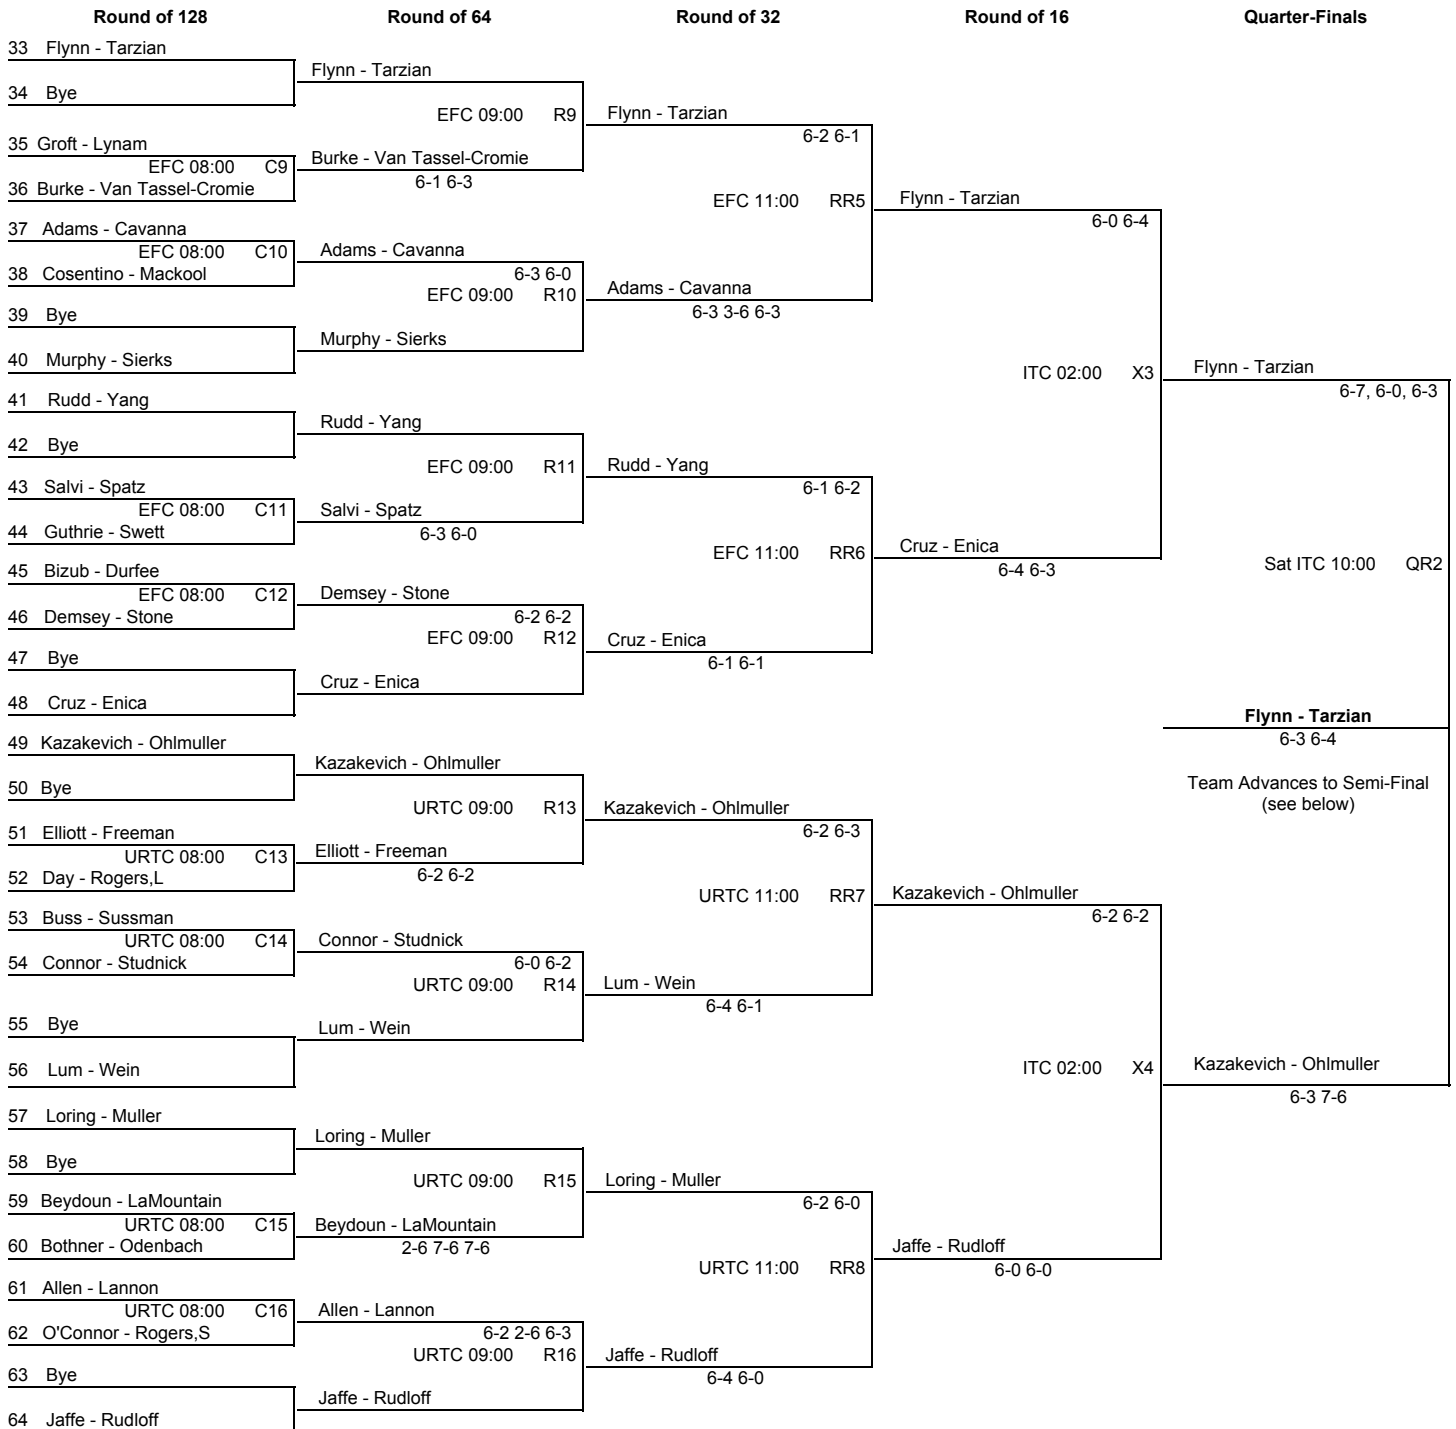

2013 APTA Nationals
Thursday - Sunday, March 7-10, 2013

Women - Main - 2nd 1/4