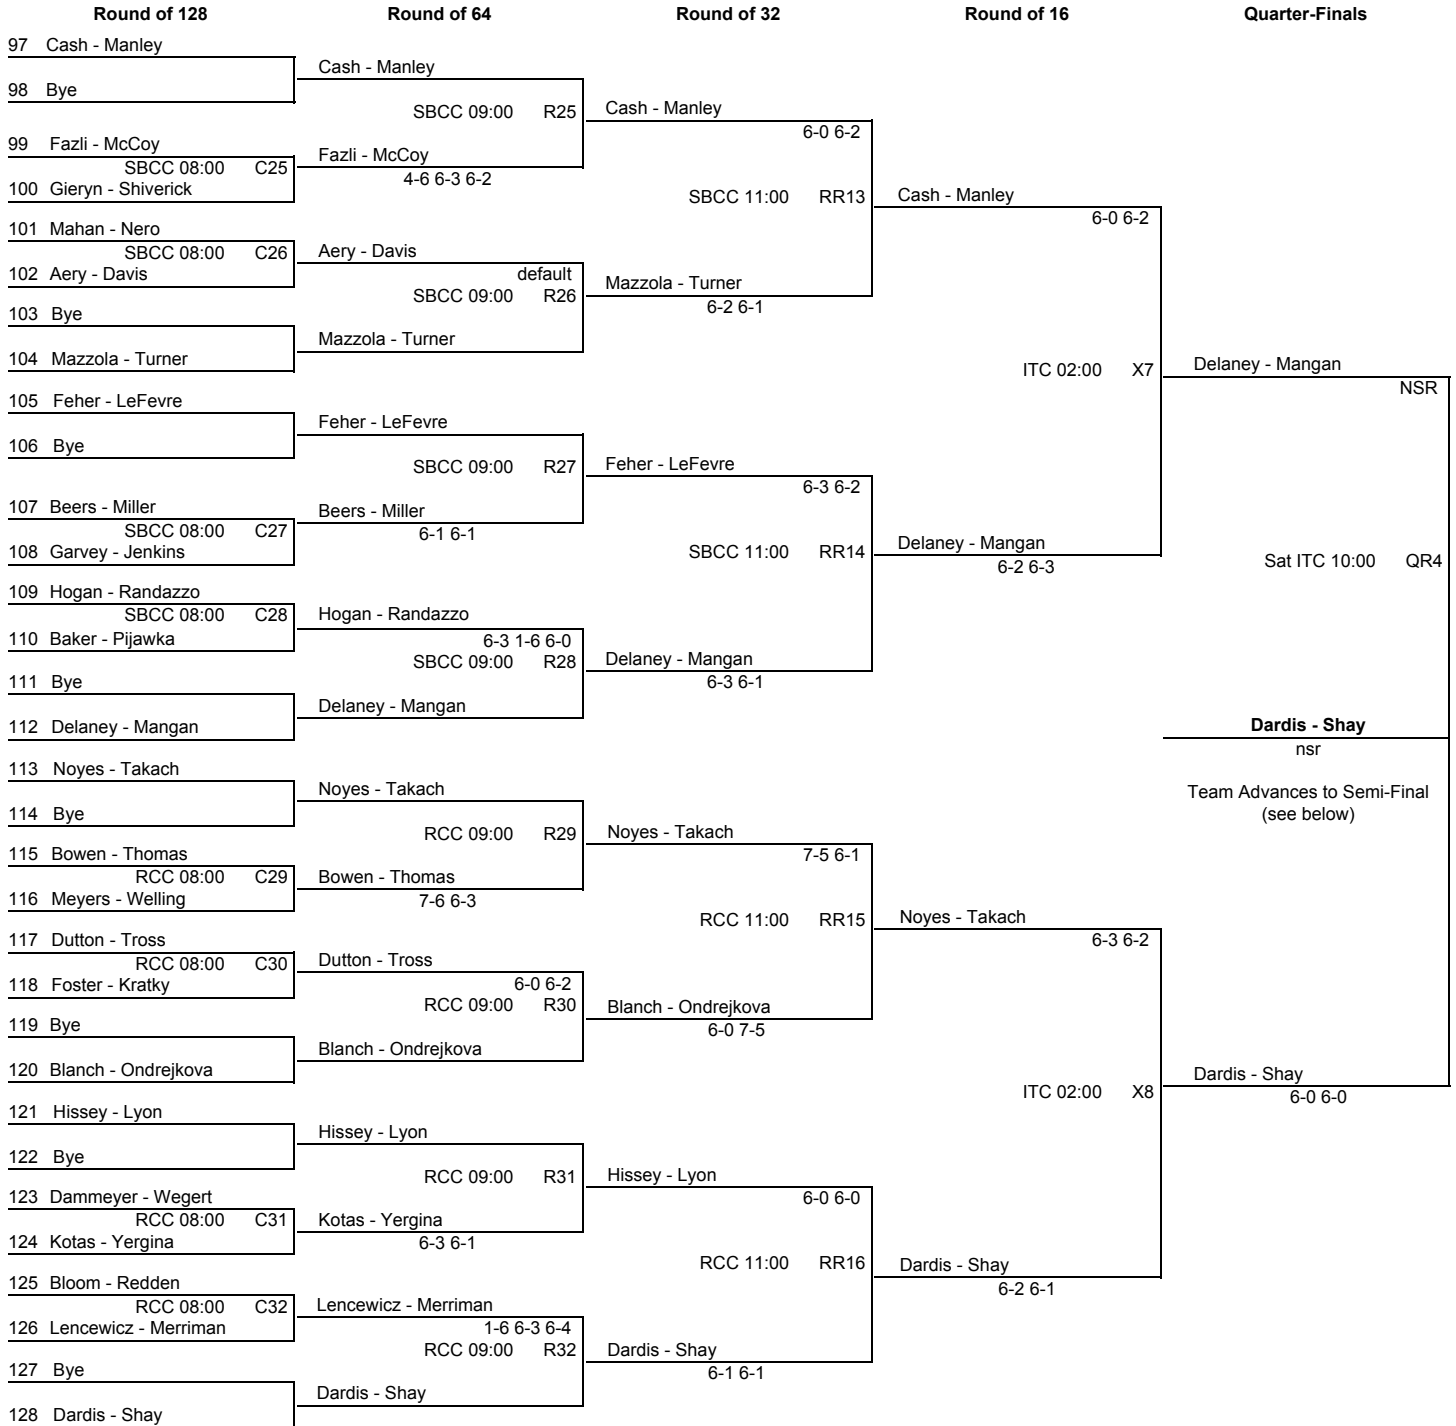

2013 APTA Nationals
Thursday - Sunday, March 7-10, 2013

Women - Main - Bottom 1/4

Dardis - Shay
nsr
Team Advances to Semi-Final
(see below)