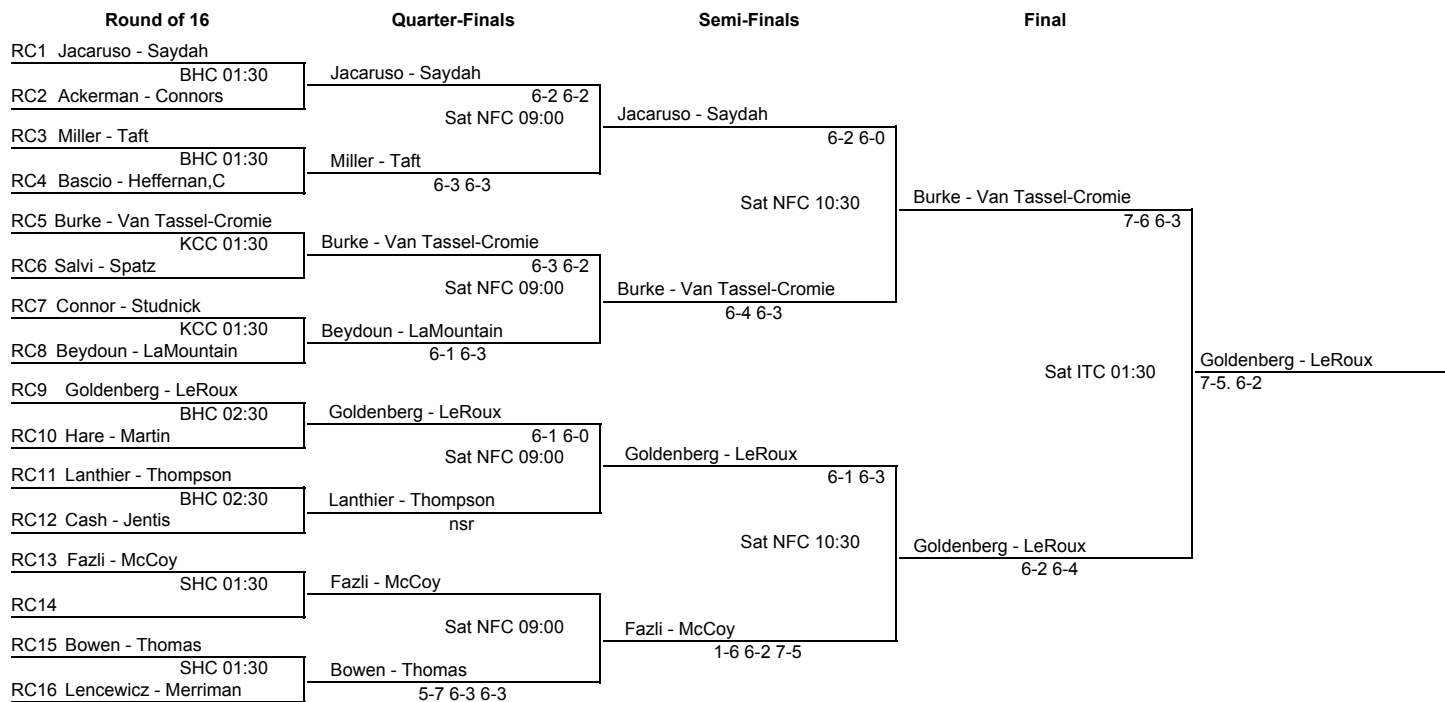

2013 APTA Nationals
Thursday - Sunday, March 7-10, 2013

Women - 64 Reprieve Consolation