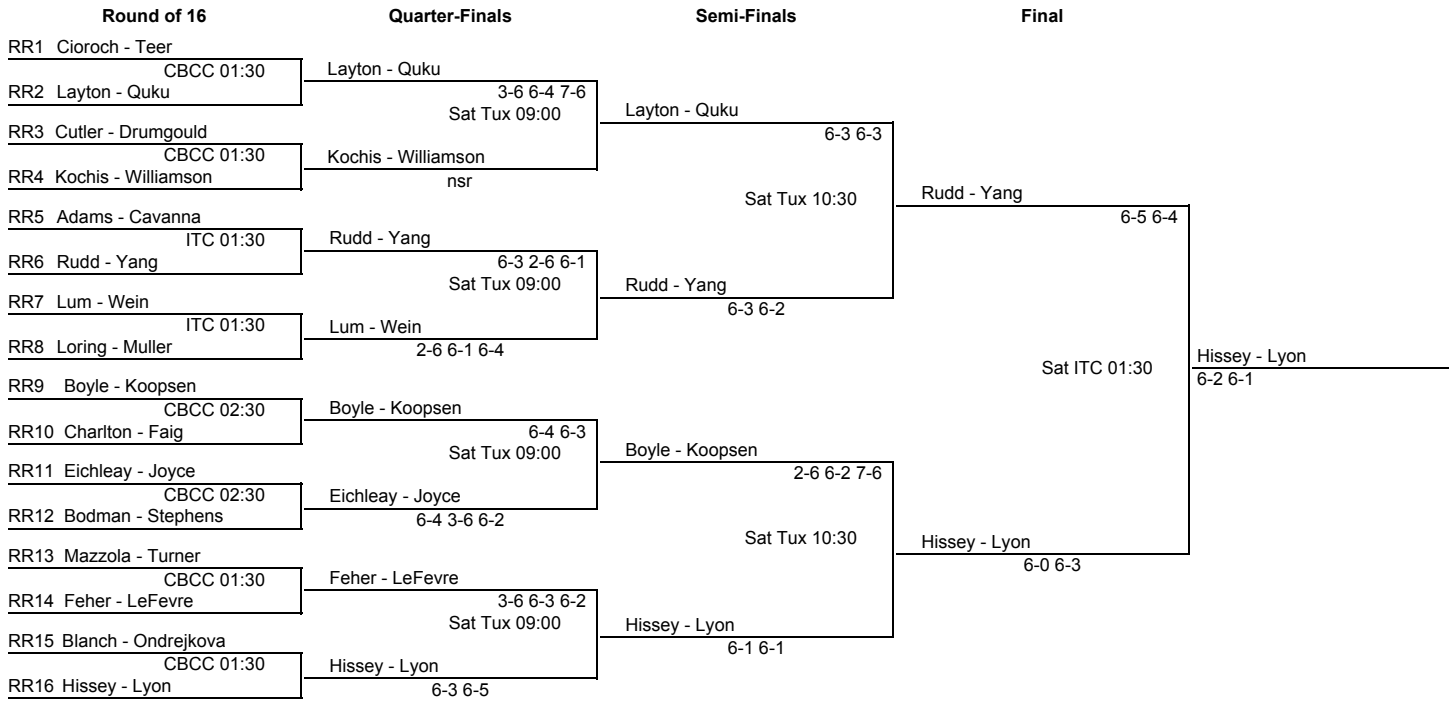

2013 APTA Nationals
Thursday - Sunday, March 7-10, 2013

Women - 32 Reprive