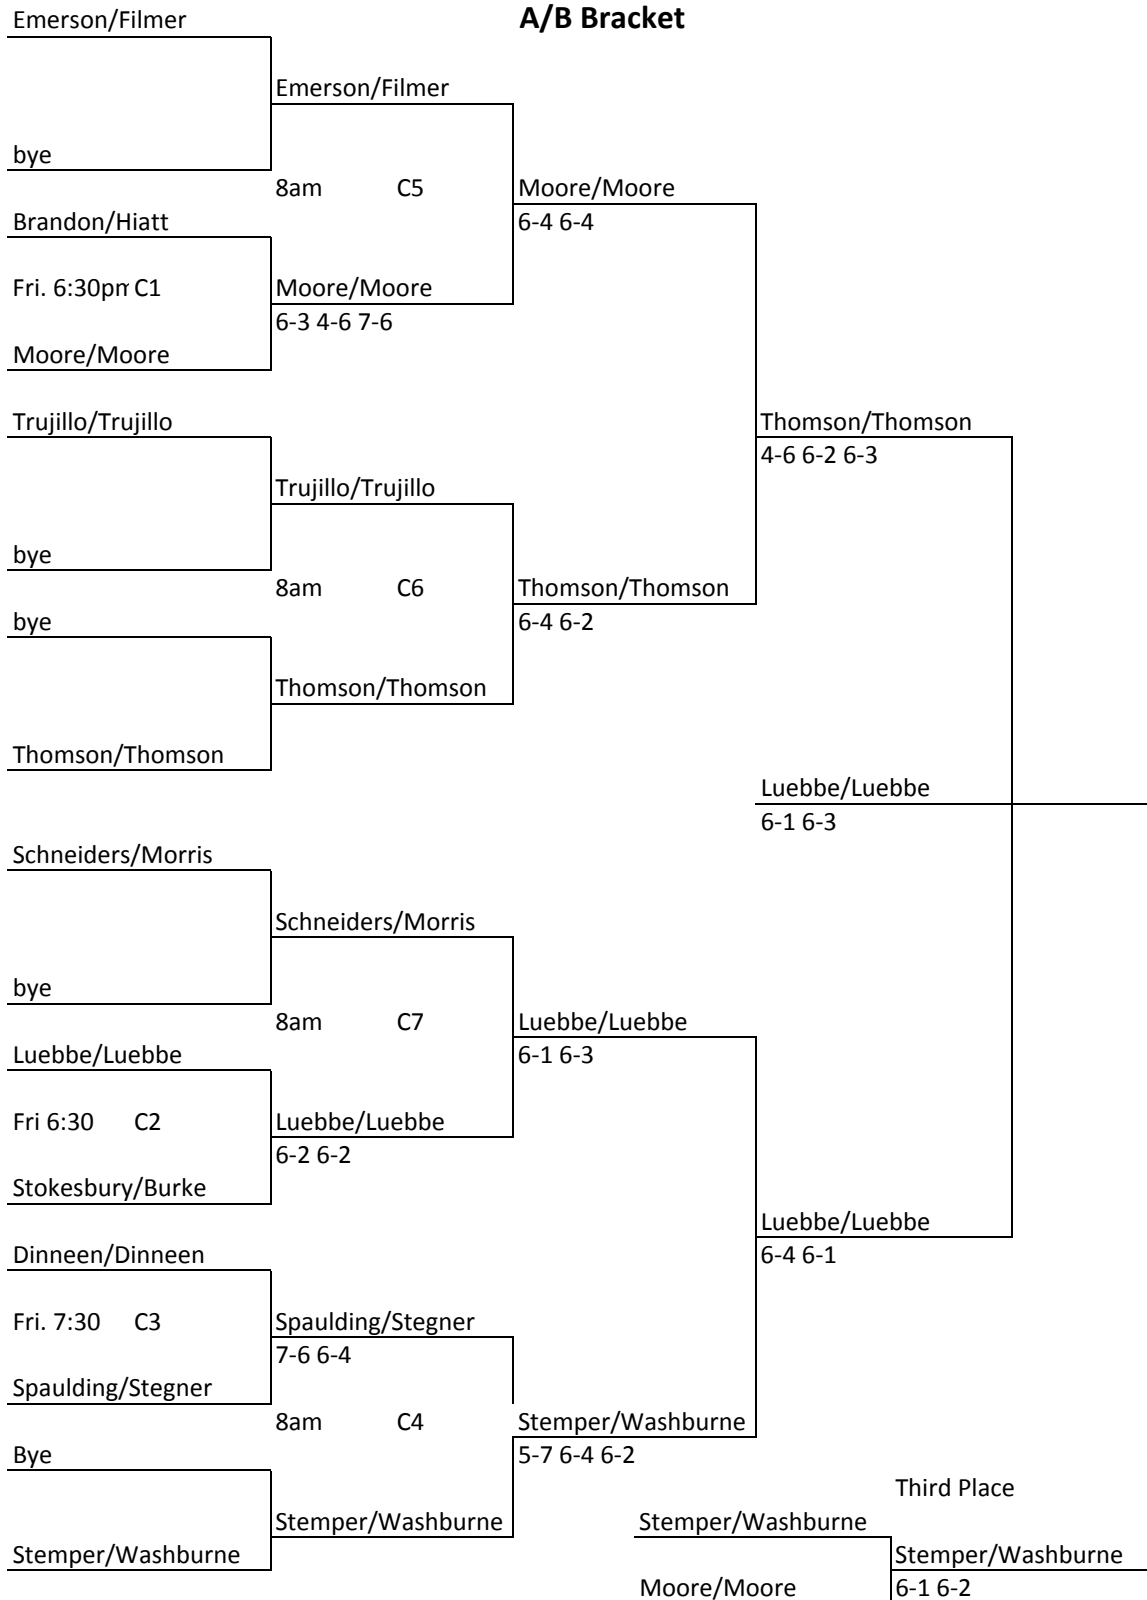

2013 Colorado Mixed State A/B Bracket

A/B Bracket

"A/B" Consolation Bracket

C1 Brandon/Hiatt

8:45AM

C2 Stokesbury/Burke

Brandon/Hiatt

7-6 6-2

C6 Trujillo/Trujillo

8:45AM

C4 Spaulding/Stegner

Spaulding/Stegner

6-2 6-2

Brandon/Hiatt

6-4 6-7 6-3

bye