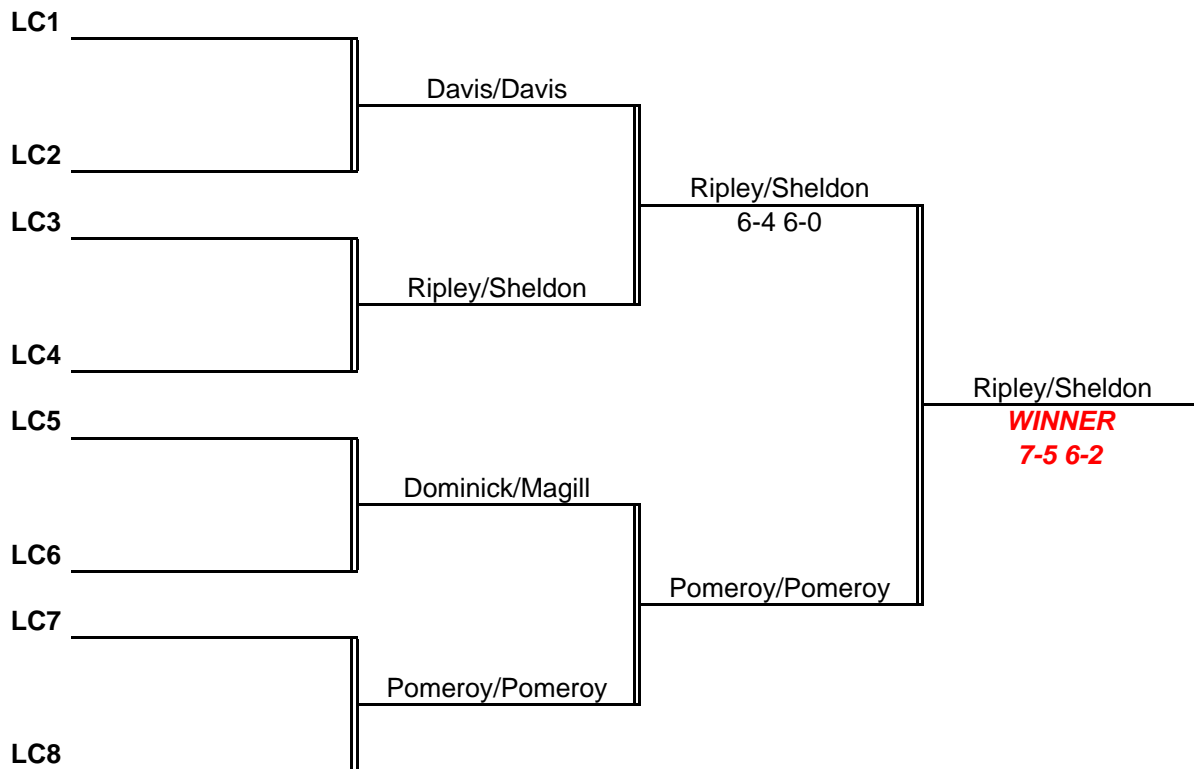

Colorado State Men's Open "A" Draw  
January 26, 2013

"Men's A"  
MAIN DRAW

SEEDS: 1 Speer/Romberg  
2 Filmer/Stegner  
3 Morris/Morris  
4 Lemon/Thomson

Colorado State Men's Open "A" Draw  
January 26, 2013

**CONSOLATION**

Colorado State Men's Open "A" Draw  
January 26, 2013

**LAST CHANCE**

Colorado State Men's Open "A" Draw  
January 26, 2013

**PLAYOFF FOR 3RD**

<b>3rd</b>	Dinneen/Moore	
	RC 3pm	Dinneen/Moore
		<b>3rd Place</b>
<b>4th</b>	Filmer/Stegner	6-3 3-6 6-2