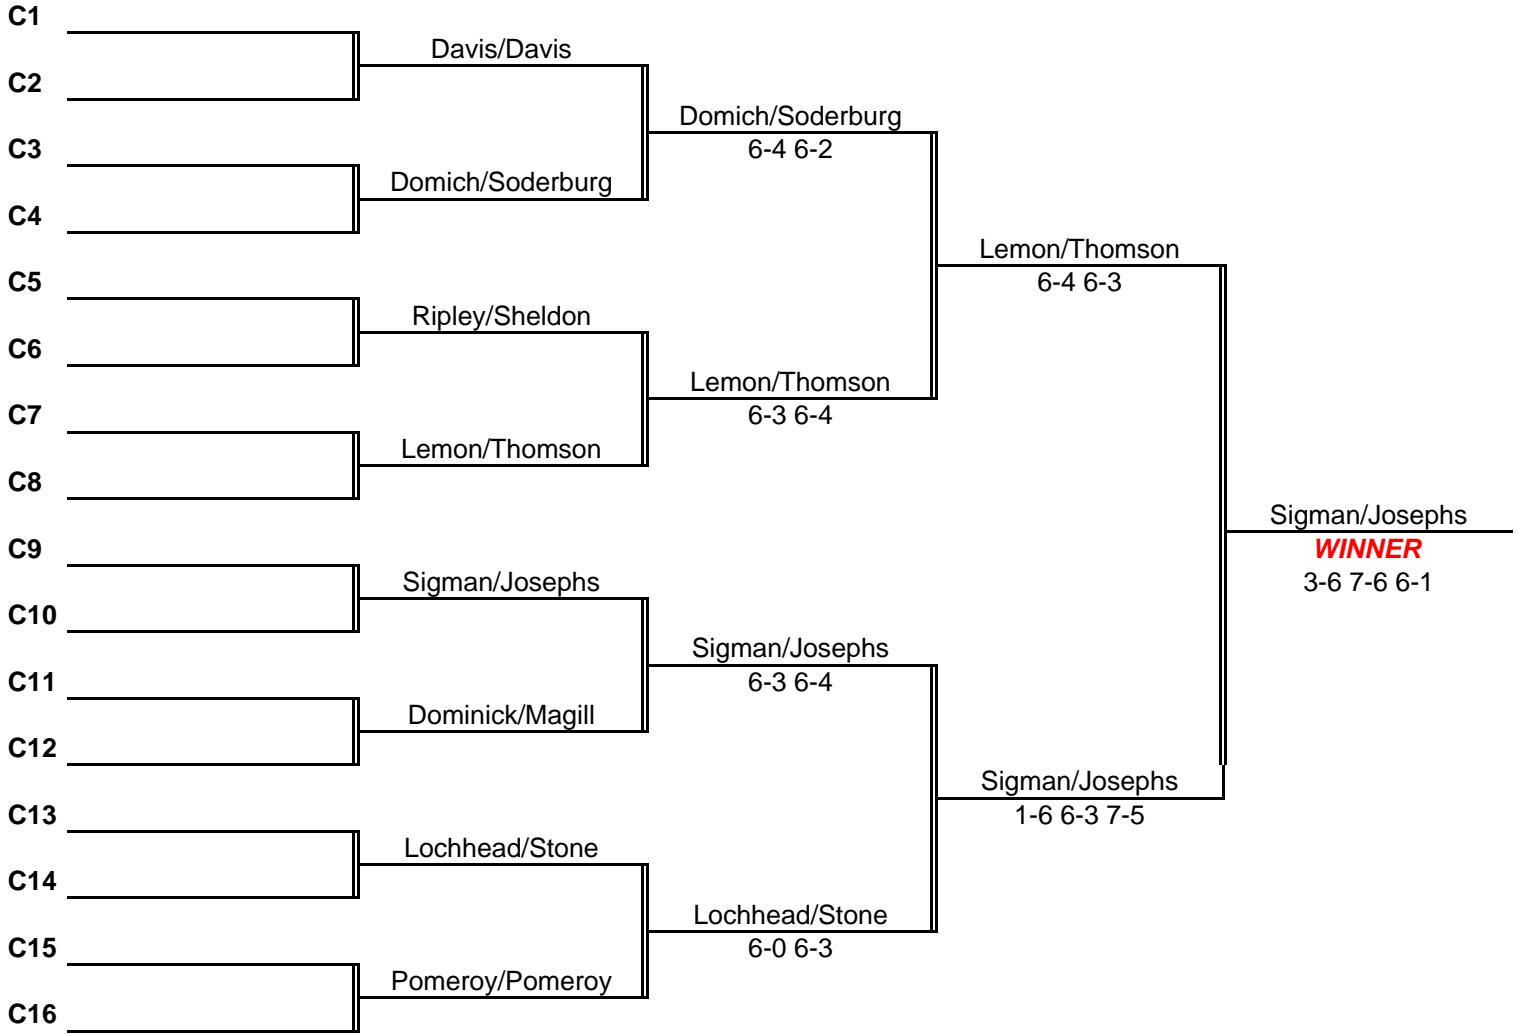

Colorado State Men's Open "A" Draw  
January 26, 2013

"Men's A"  
MAIN DRAW

SEEDS: 1 Speer/Romberg  
2 Filmer/Stegner  
3 Morris/Morris  
4 Lemon/Thomson

Colorado State Men's Open "A" Draw  
January 26, 2013

**CONSOLATION**

Colorado State Men's Open "A" Draw  
January 26, 2013

**LAST CHANCE**

Colorado State Men's Open "A" Draw  
January 26, 2013

**PLAYOFF FOR 3RD**

<b>3rd</b>	Dinneen/Moore	
	RC 3pm	Dinneen/Moore
		<b>3rd Place</b>
<b>4th</b>	Filmer/Stegner	6-3 3-6 6-2