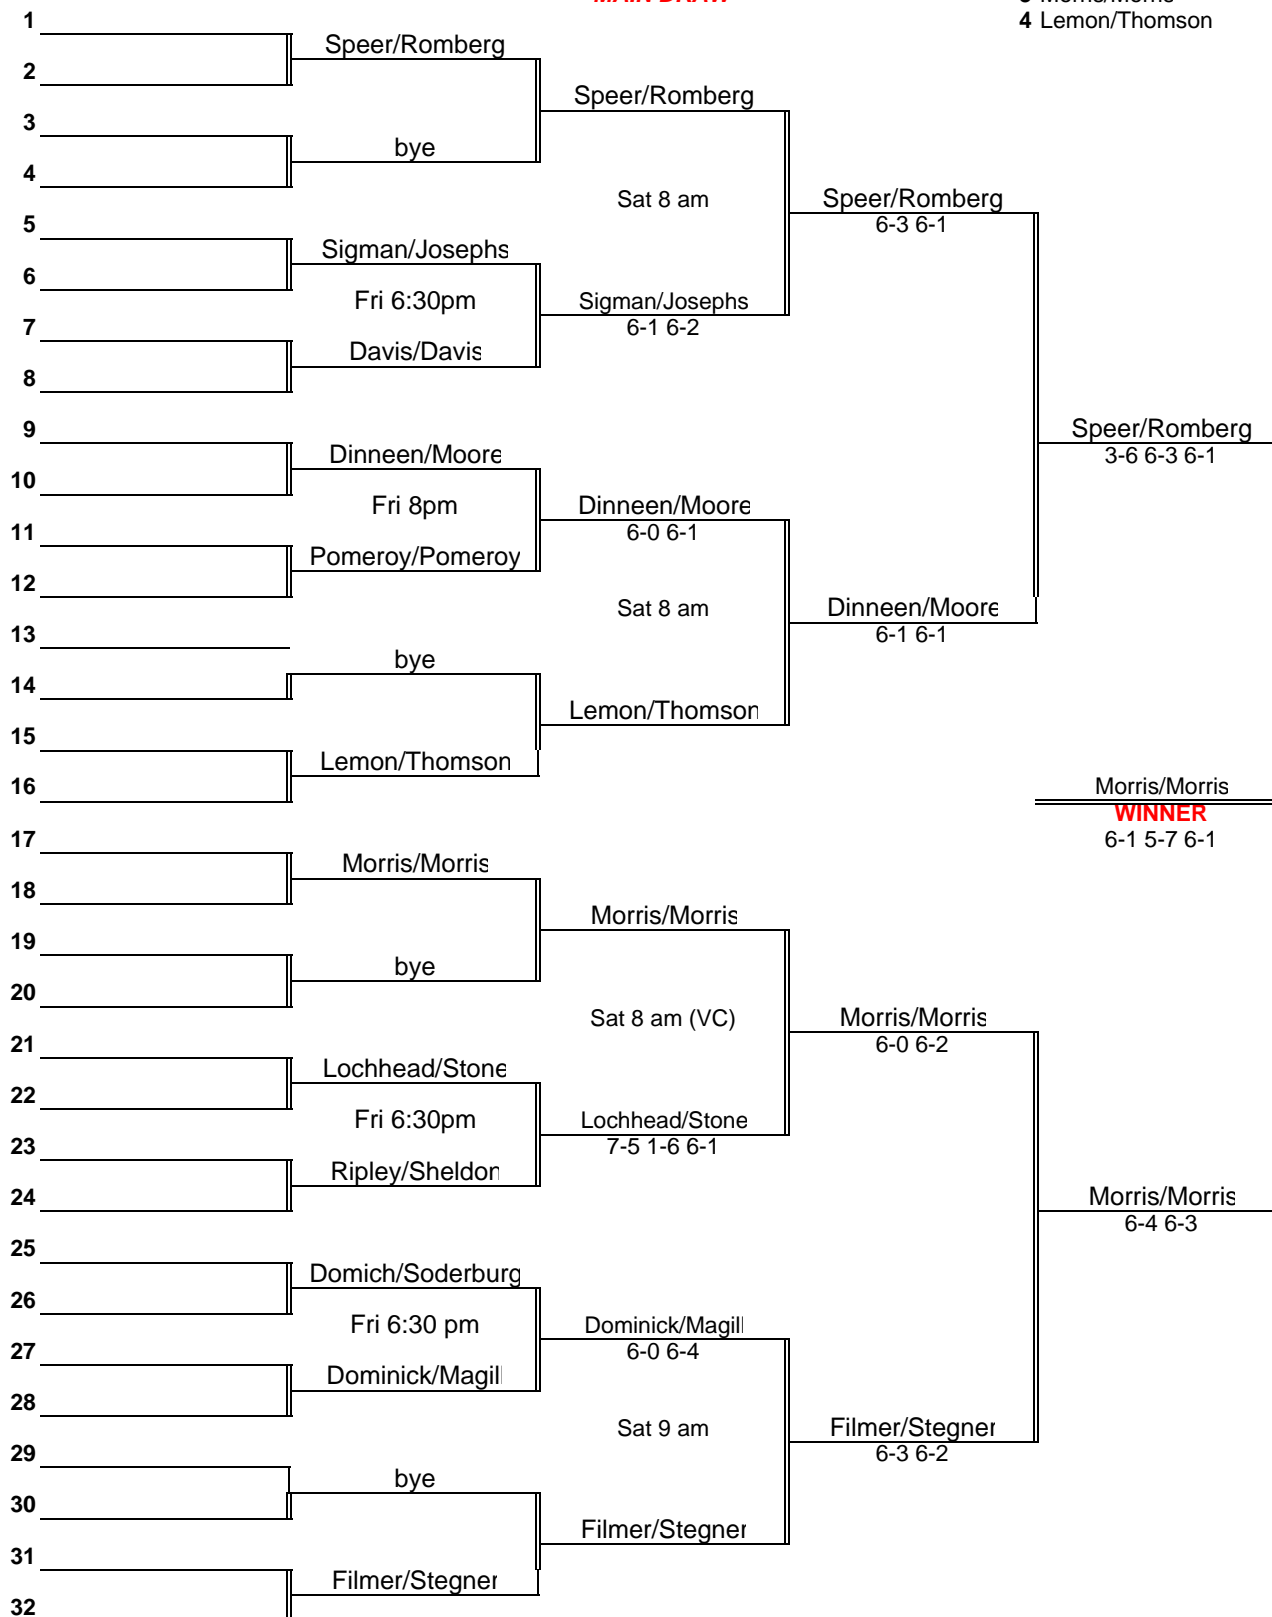

Colorado State Men's Open "A" Draw  
January 26, 2013

"Men's A"  
MAIN DRAW

SEEDS: 1 Speer/Romberg  
2 Filmer/Stegner  
3 Morris/Morris  
4 Lemon/Thomson

Colorado State Men's Open "A" Draw  
January 26, 2013

**CONSOLATION**

Colorado State Men's Open "A" Draw  
January 26, 2013

**LAST CHANCE**

Colorado State Men's Open "A" Draw  
January 26, 2013

**PLAYOFF FOR 3RD**

<b>3rd</b>	Dinneen/Moore	
	RC 3pm	Dinneen/Moore
		<b>3rd Place</b>
<b>4th</b>	Filmer/Stegner	6-3 3-6 6-2