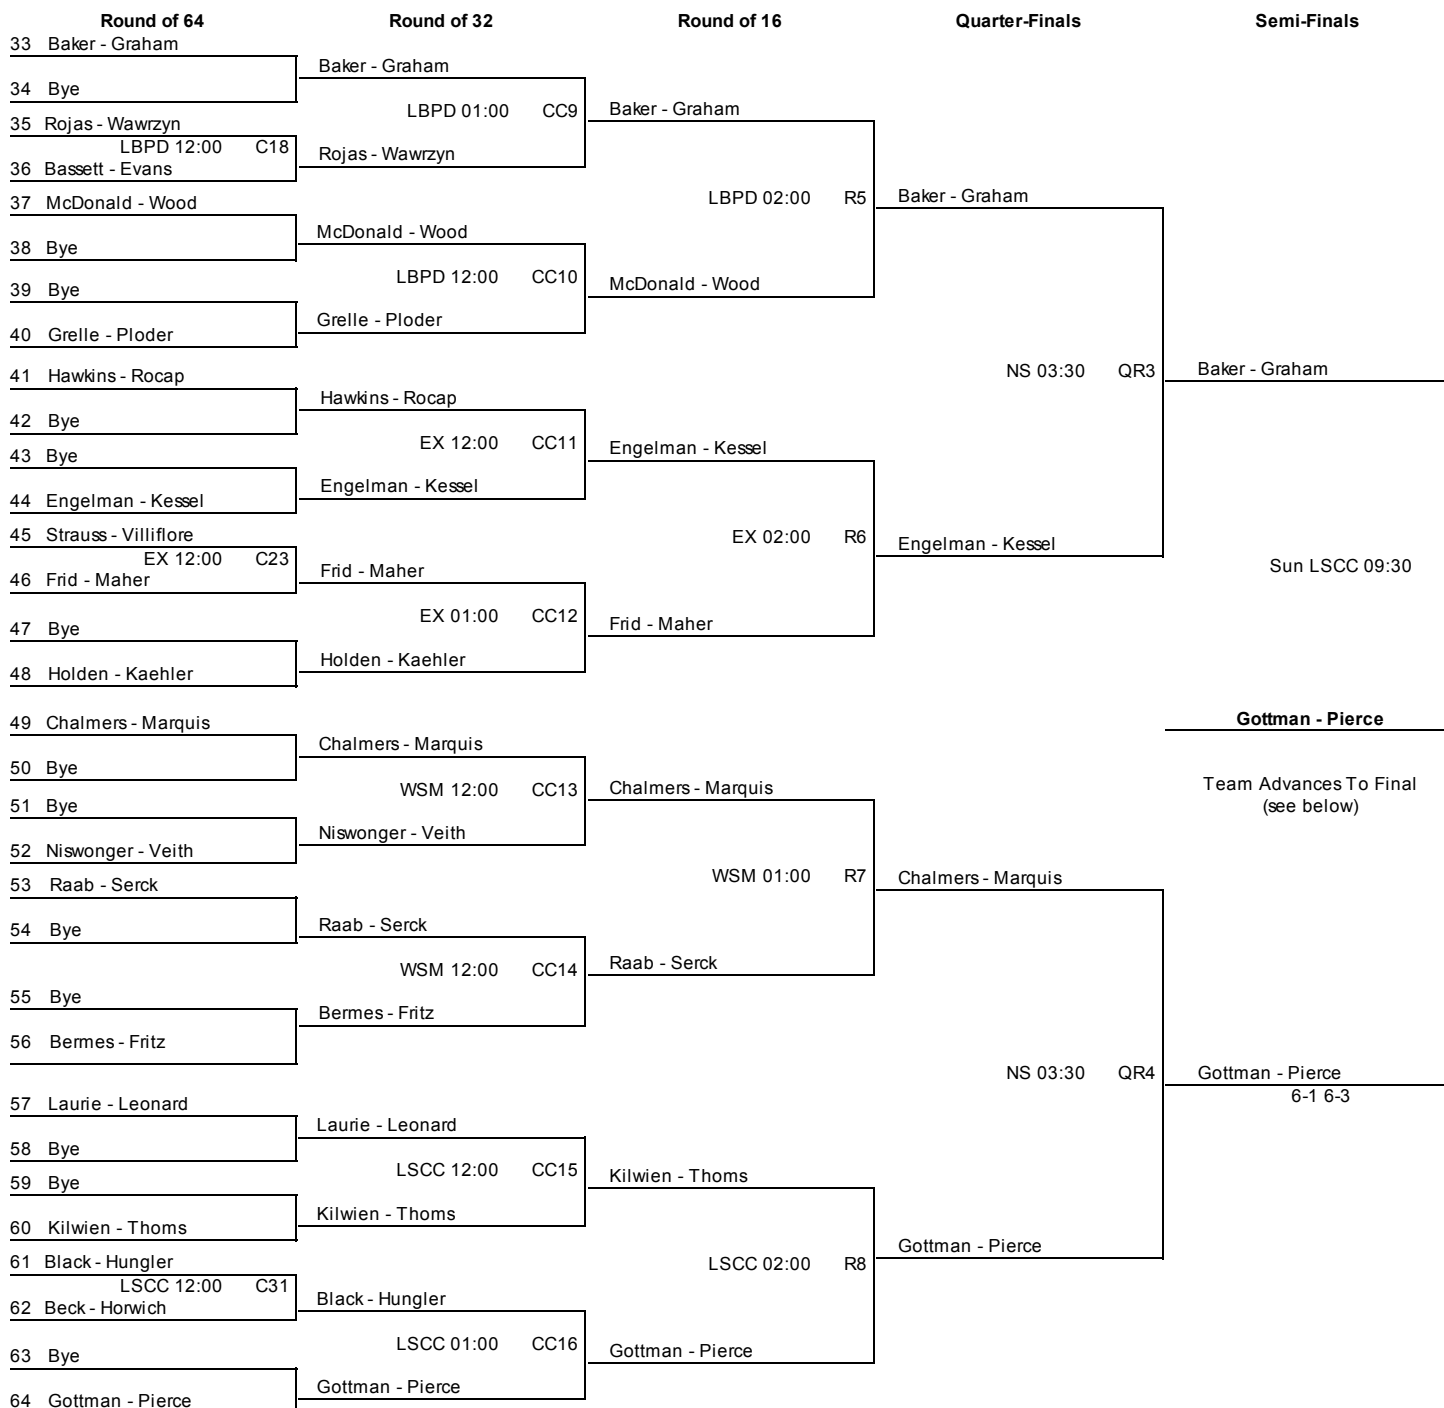

RBC Wealth Management

2013 CPTC Series Tournaments
Saturday - Sunday, January 12-13, 2013

12-15 - Main - Top Half

RBC Wealth Management

2013 CPTC Series Tournaments
Saturday - Sunday, January 12-13, 2013

12-15 - Main - Bottom Half