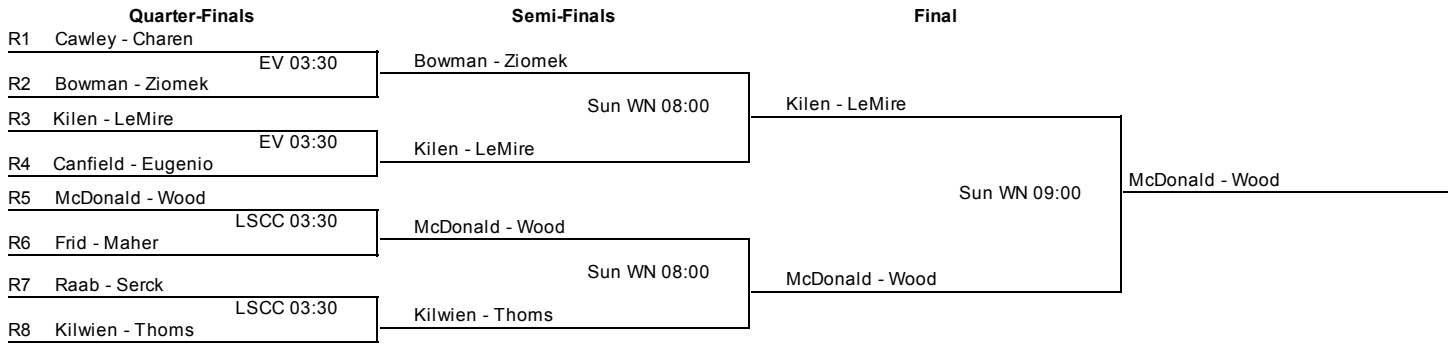

RBC Wealth Management

2013 CPTC Series Tournaments
Saturday - Sunday, January 12-13, 2013

12-15 - Reprieve