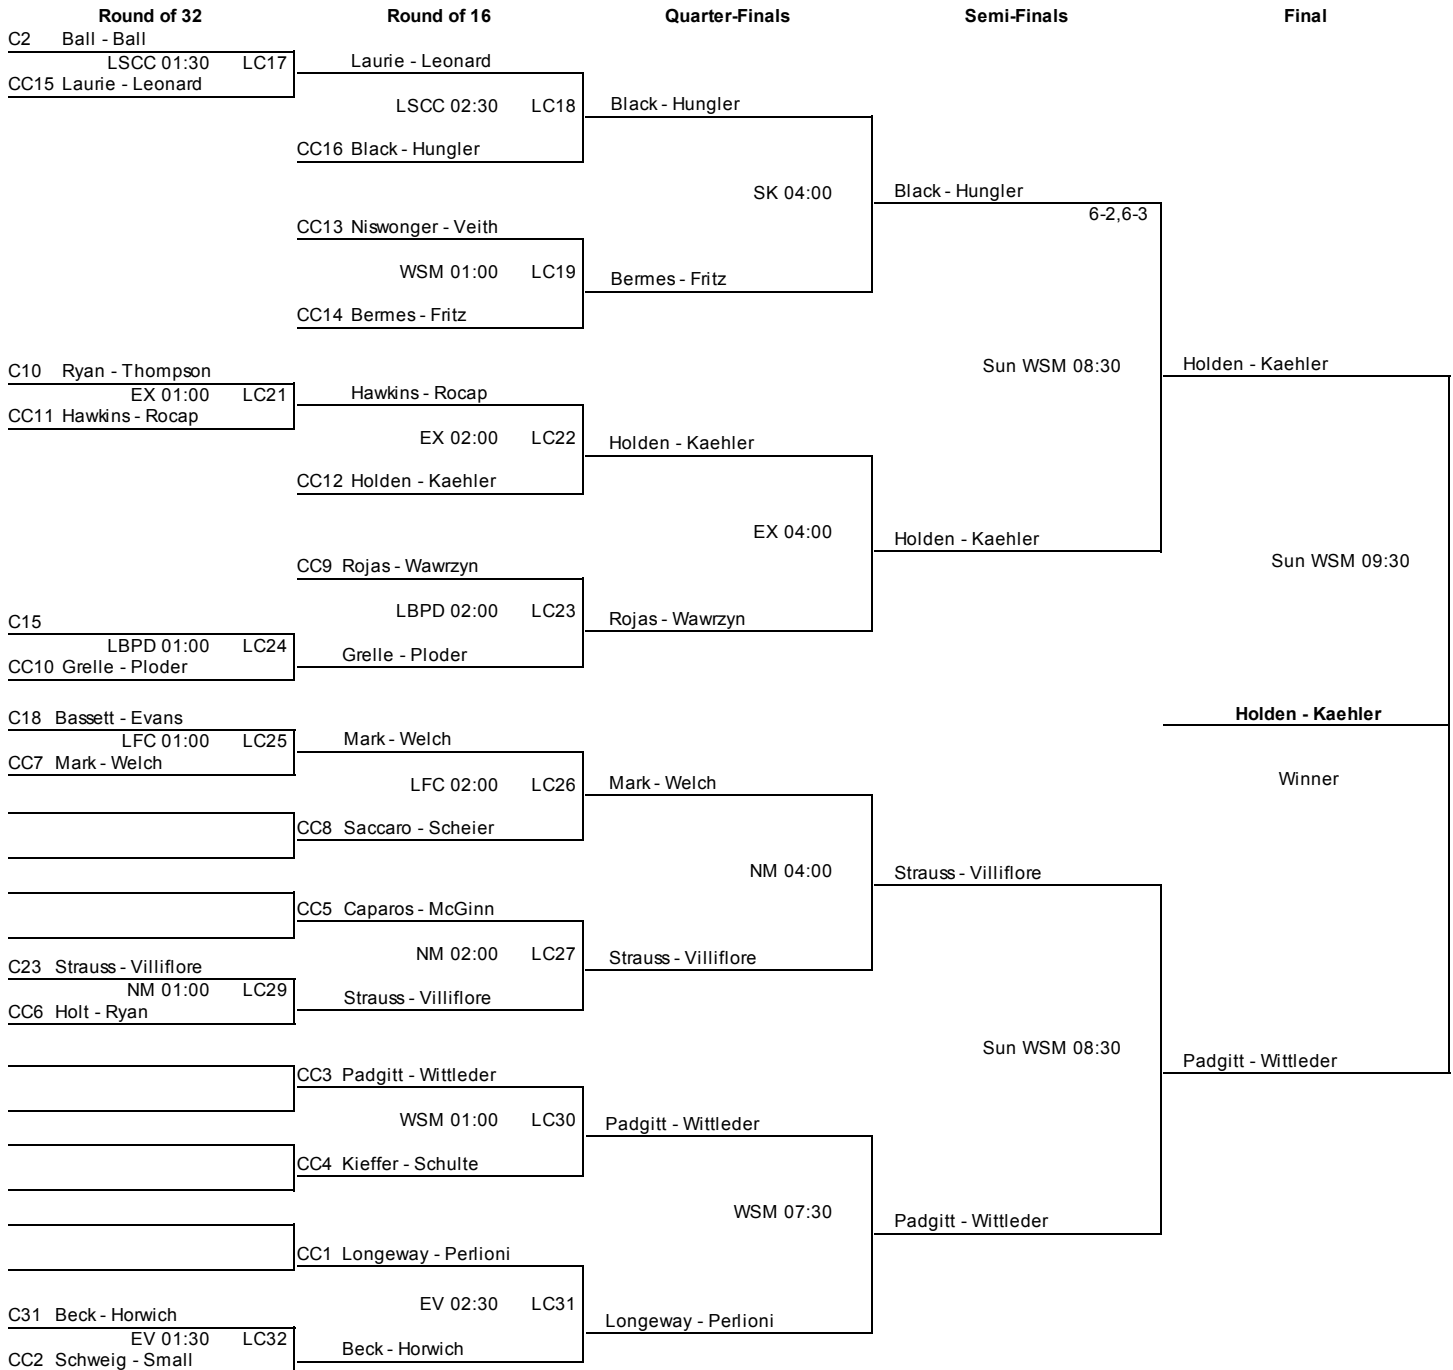

12-15 - Quarter Reprive

Semi-Finals		Final	
QR1	Clarke - Schinderle Sun NS 10:30	Clarke - Schinderle	Sun NS 11:30
QR2	Doran - Eschel		
QR3	Engelman - Kessel Sun NS 10:30	Engelman - Kessel	Engelman - Kessel
QR4	Chalmers - Marquis		

RBC Wealth Management

2013 CPTC Series Tournaments
Saturday - Sunday, January 12-13, 2013

12-15 - Reprieve

RBC Wealth Management

2013 CPTC Series Tournaments
Saturday - Sunday, January 12-13, 2013

12-15 - Consolation