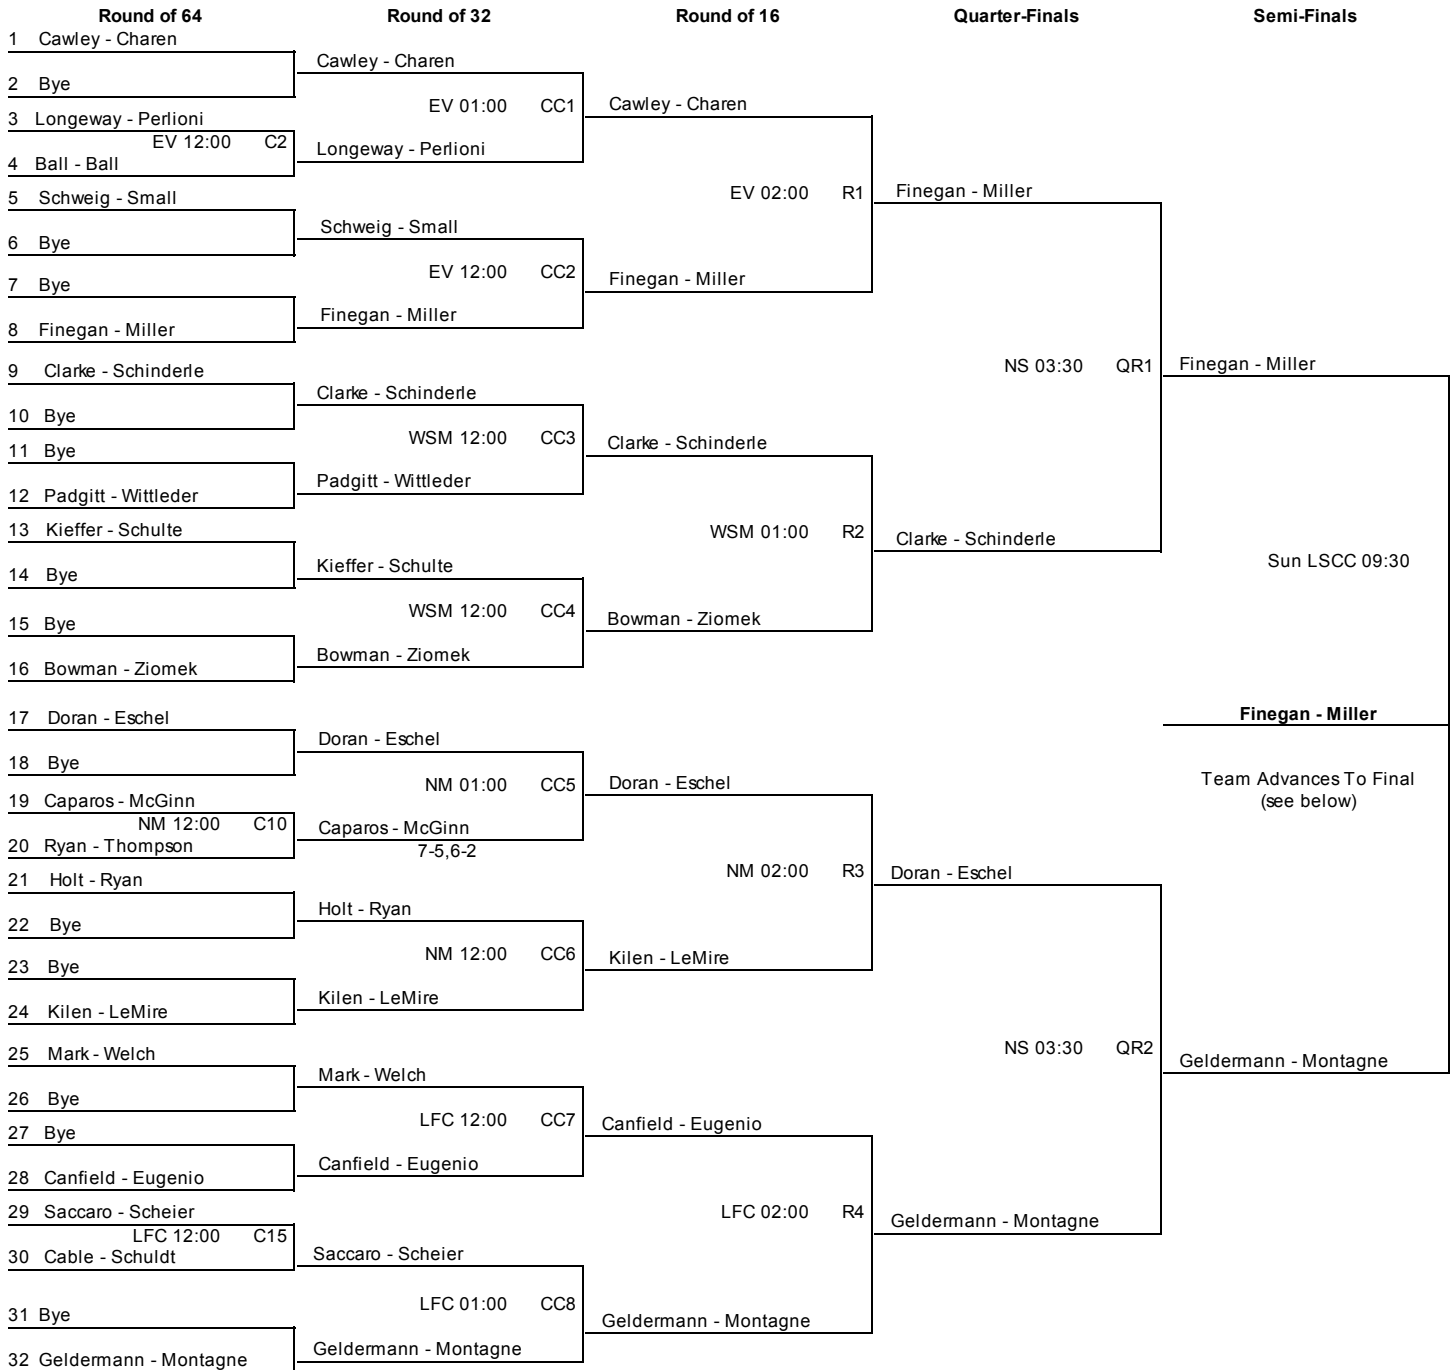

RBC Wealth Management

2013 CPTC Series Tournaments
Saturday - Sunday, January 12-13, 2013

12-15 - Main - Top Half

RBC Wealth Management

2013 CPTC Series Tournaments
Saturday - Sunday, January 12-13, 2013

12-15 - Main - Bottom Half