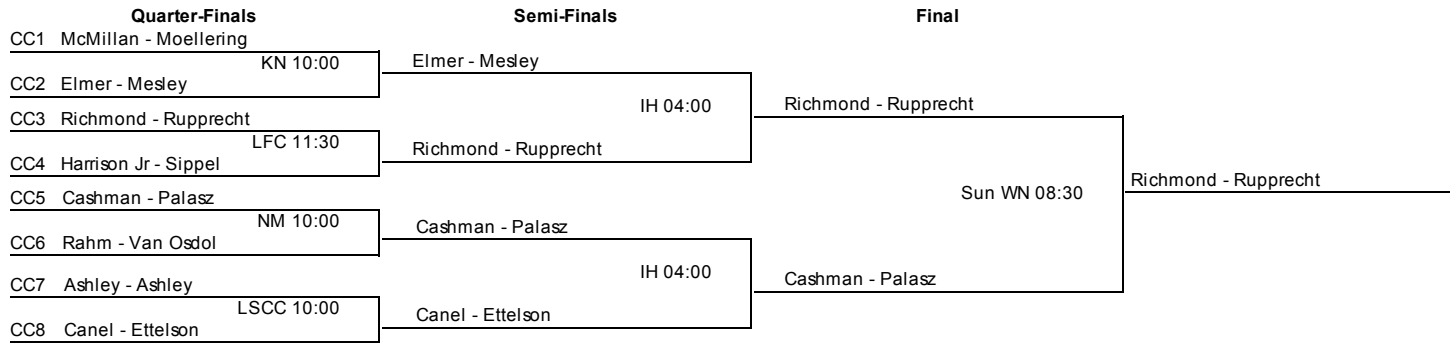

Semi-Finals		Final	
QR1	Blume - Steinberg ONW 02:00	Ciccione - McCarthy	
QR2	Ciccione - McCarthy	ONW 03:00	
QR3	Boyd - Zaleski	Ciccione - McCarthy	
QR4	Joshi - White ONW 02:00	Joshi - White	

RBC Wealth Management

2013 CPTC Series Tournaments
Saturday - Sunday, January 12-13, 2013

16-19 - 2nd Round Consolation

RBC Wealth Management

2013 CPTC Series Tournaments
Saturday - Sunday, January 12-13, 2013

16-19 - Consolation