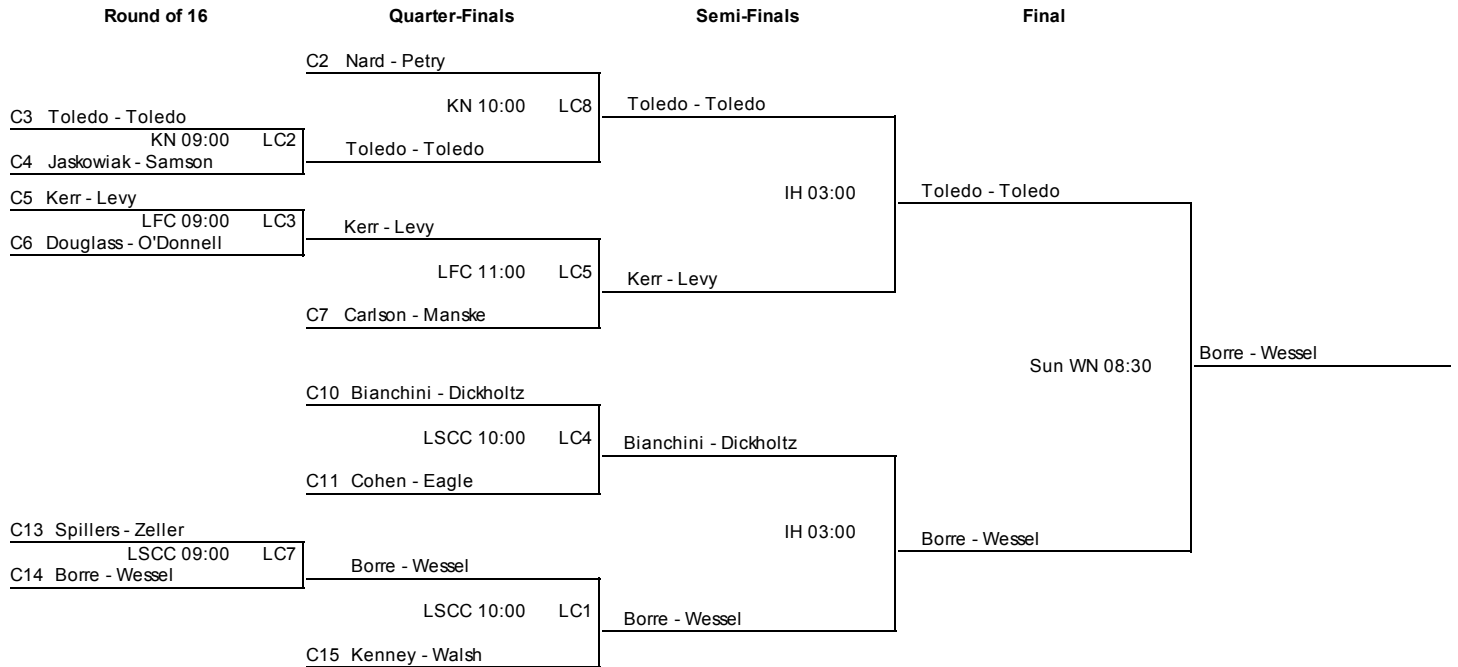

2013 CPTC Series Tournaments
Saturday - Sunday, January 12-13, 2013

16-19 - 2nd Round Consolation

RBC Wealth Management

2013 CPTC Series Tournaments
Saturday - Sunday, January 12-13, 2013

16-19 - Consolation

RBC Wealth Management

2013 CPTC Series Tournaments
Saturday - Sunday, January 12-13, 2013

16-19 - Last Chance