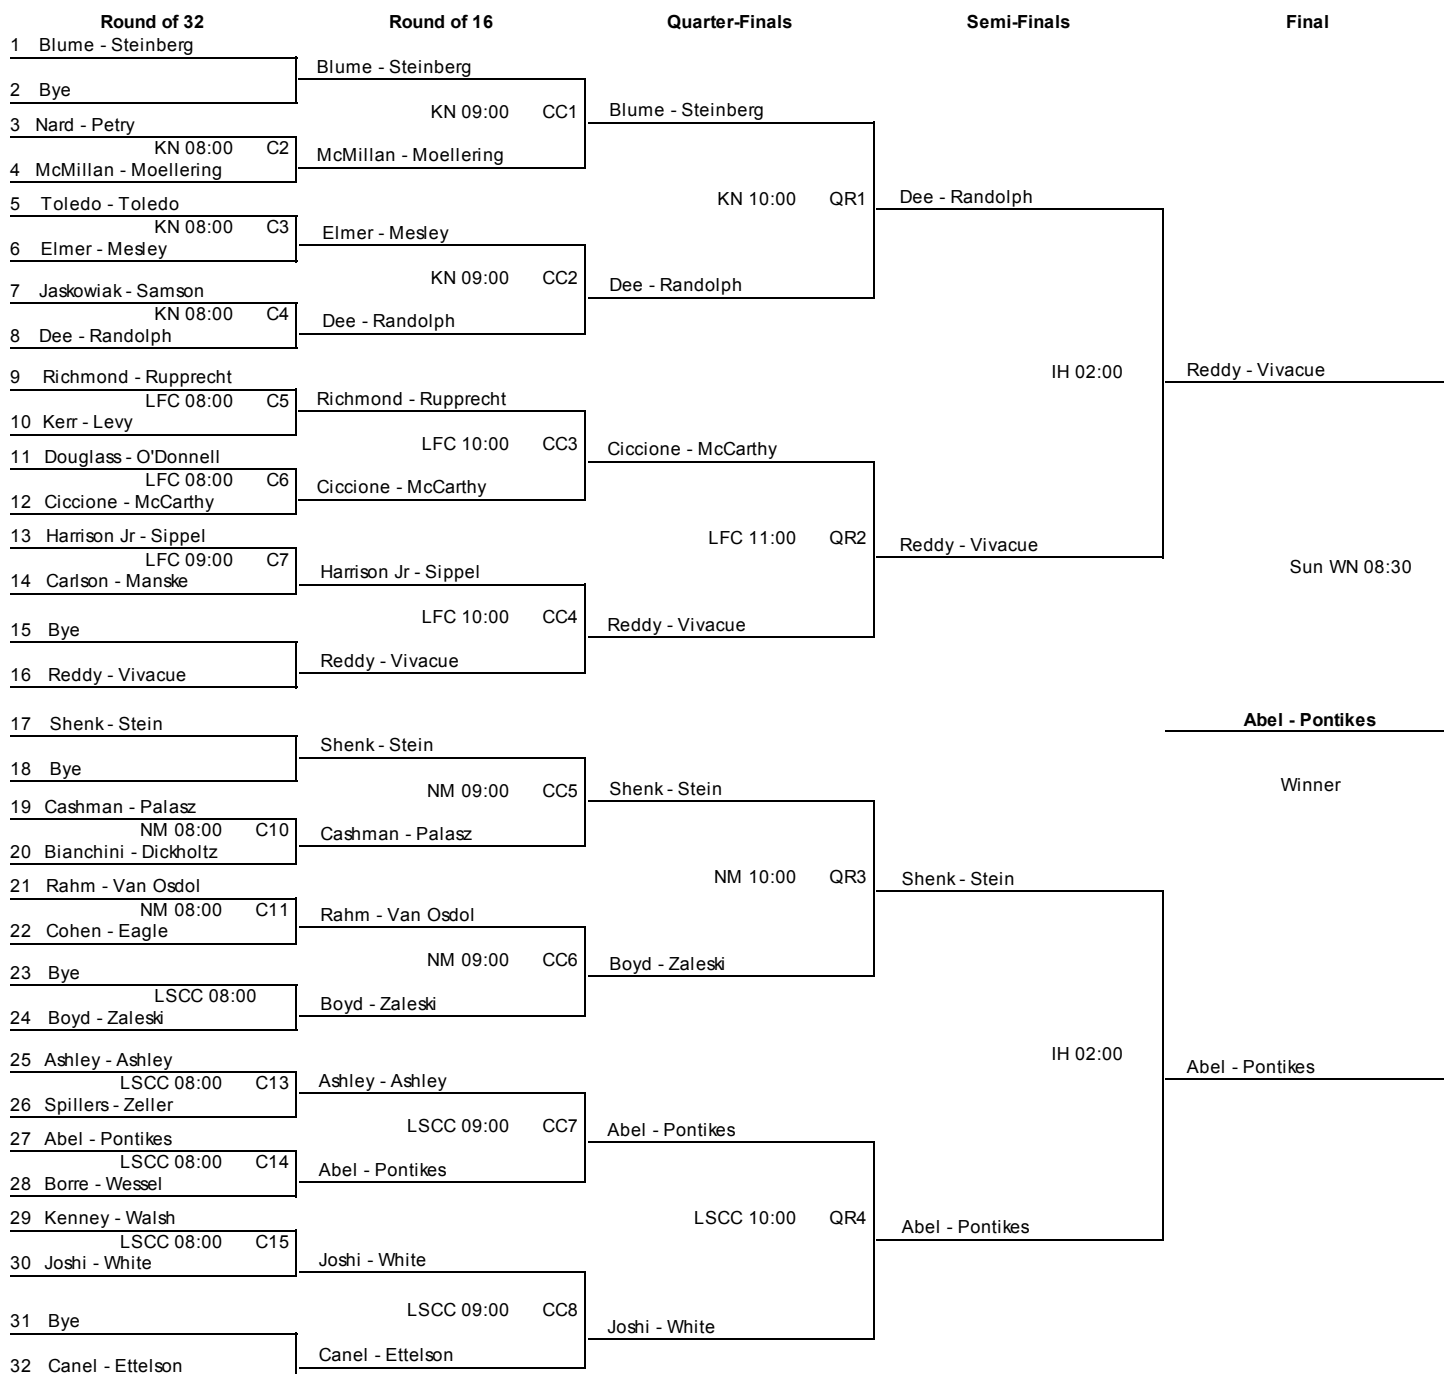

RBC Wealth Management

2013 CPTC Series Tournaments
Saturday - Sunday, January 12-13, 2013

16-19 - Main

RBC Wealth Management

2013 CPTC Series Tournaments
Saturday - Sunday, January 12-13, 2013

16-19 - Quarter Reprive