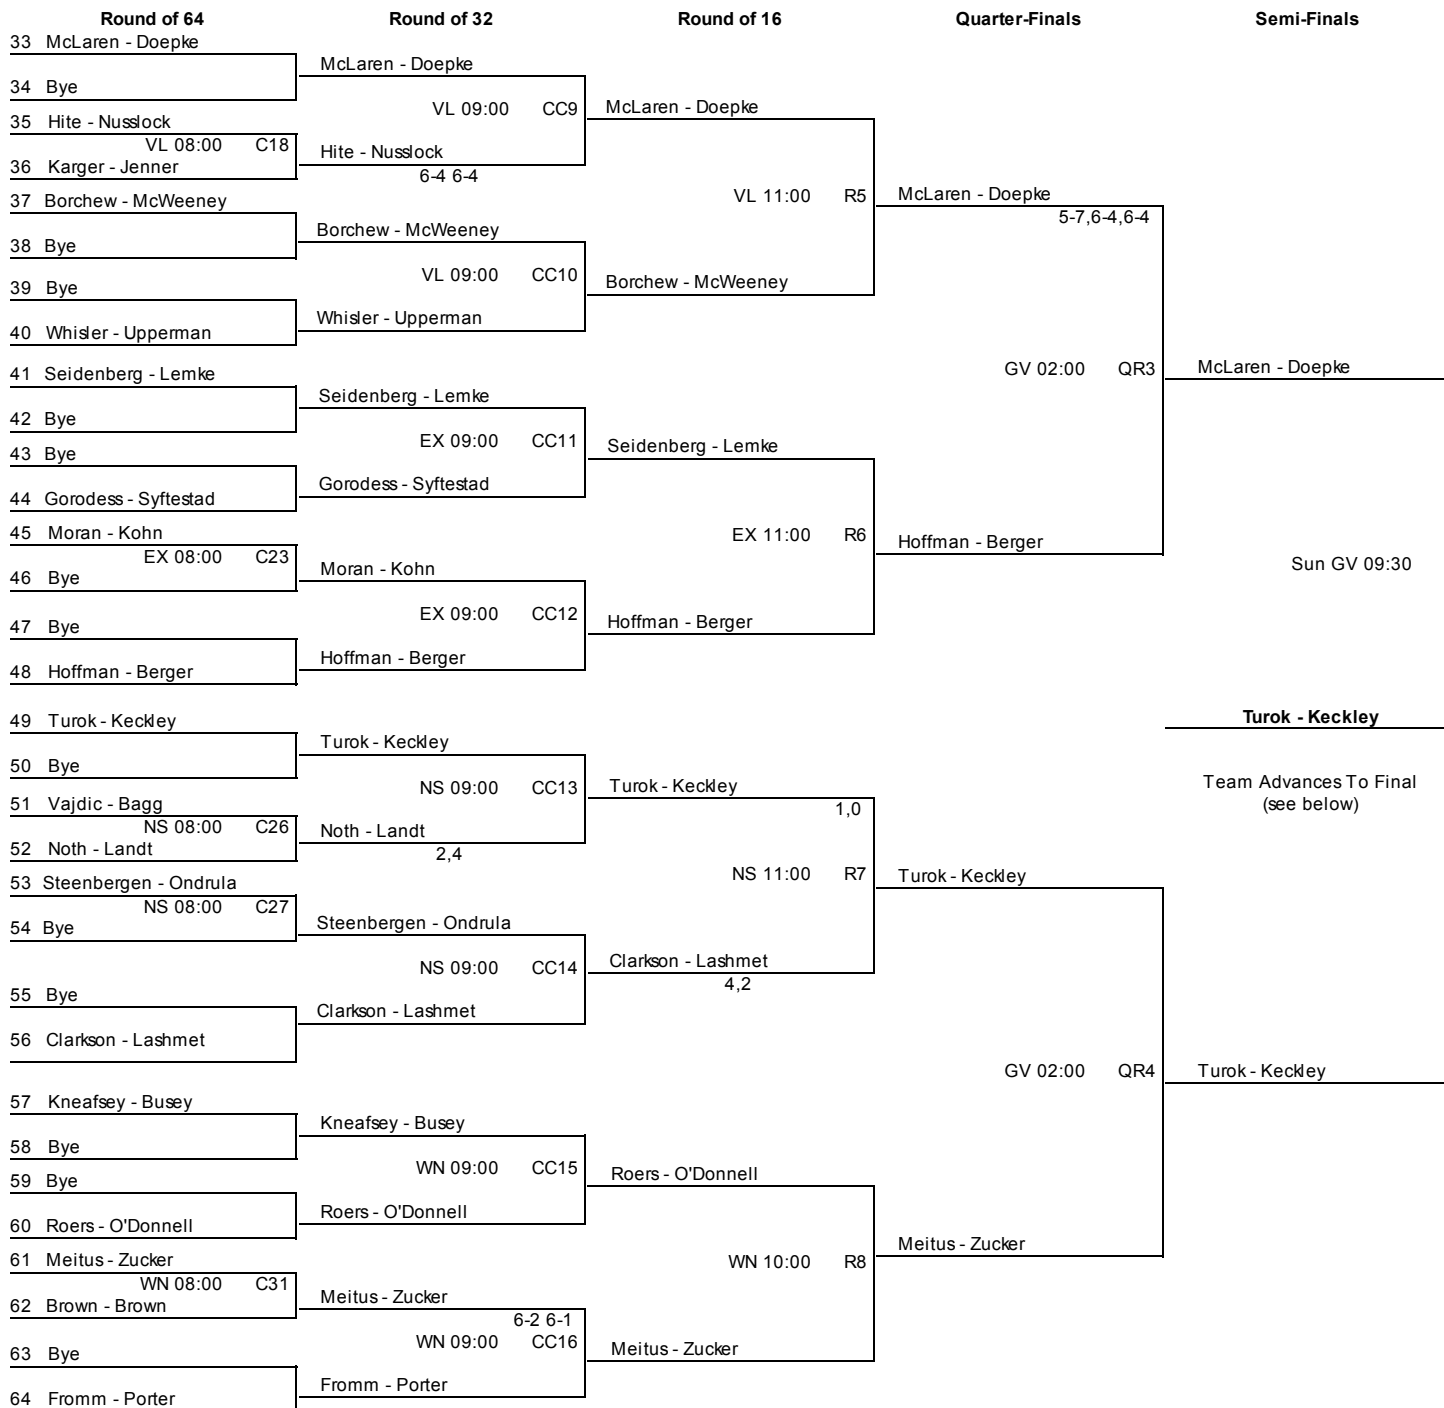

RBC Wealth Management

2013 CPTC Series Tournaments
Saturday - Sunday, January 12-13, 2013

8-11 - Main - Top Half

RBC Wealth Management

2013 CPTC Series Tournaments
Saturday - Sunday, January 12-13, 2013

8-11 - Main - Bottom Half

RBC Wealth Management

2013 CPTC Series Tournaments
Saturday - Sunday, January 12-13, 2013

8-11 - Main

Final

Howard - Kaplan		Howard - Kaplan
Turok - Keckley	Sun GV 10:30	

RBC Wealth Management

2013 CPTC Series Tournaments
Saturday - Sunday, January 12-13, 2013