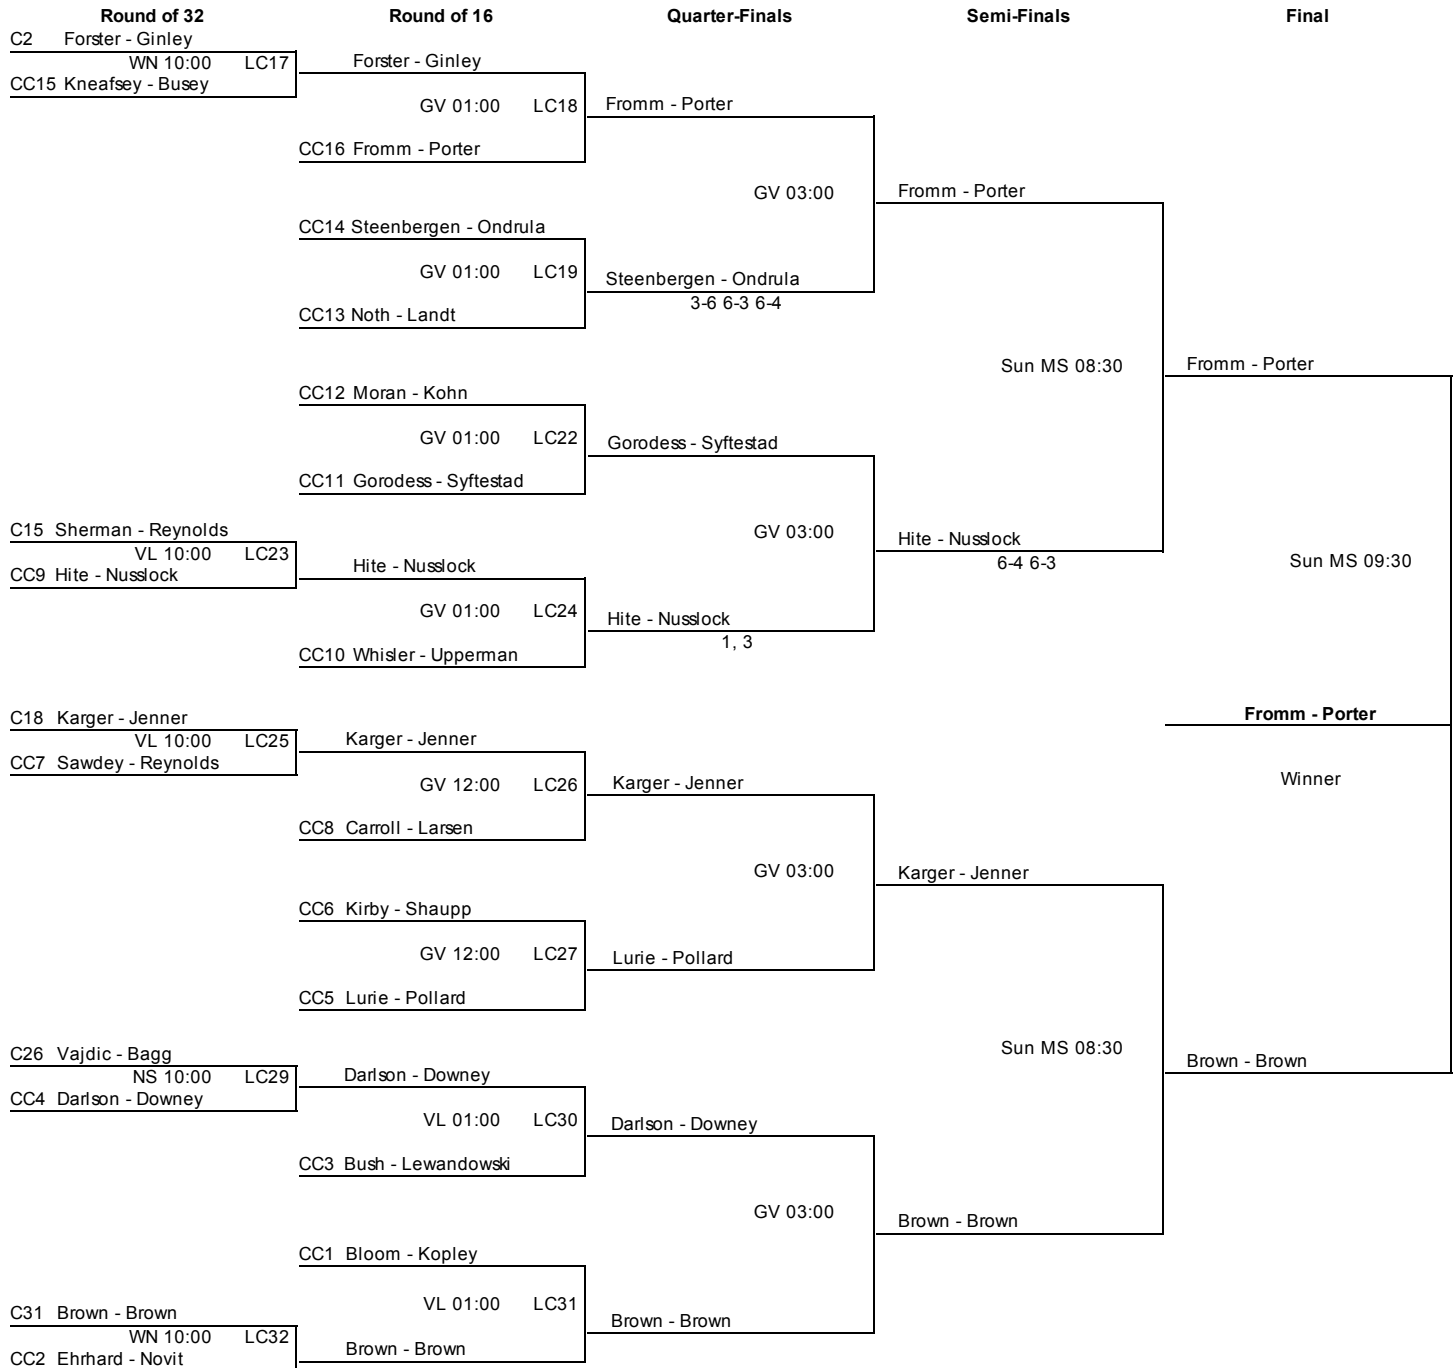

RBC Wealth Management

2013 CPTC Series Tournaments
Saturday - Sunday, January 12-13, 2013

8-11 - Consoation