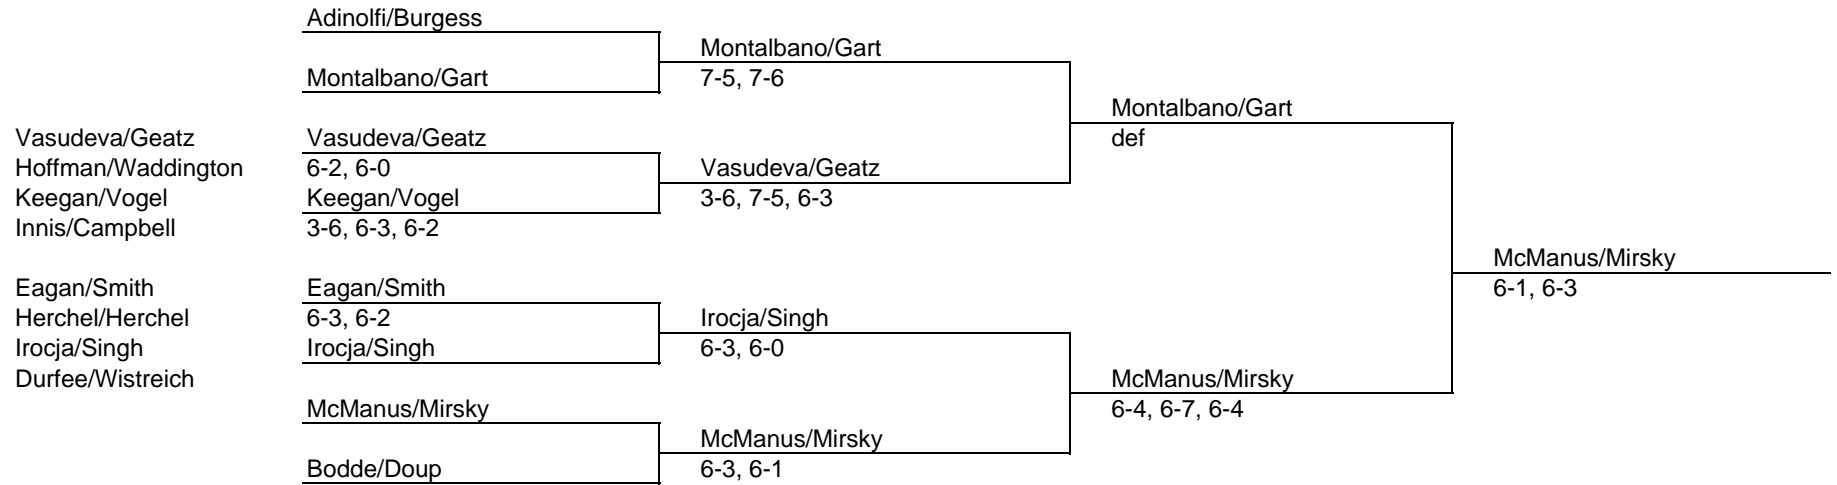

CT CLASSIC MEN'S November 16, 2008

MAIN DRAW

QUARTER-FINAL PLAYOFF

Consolation

LAST CHANCE