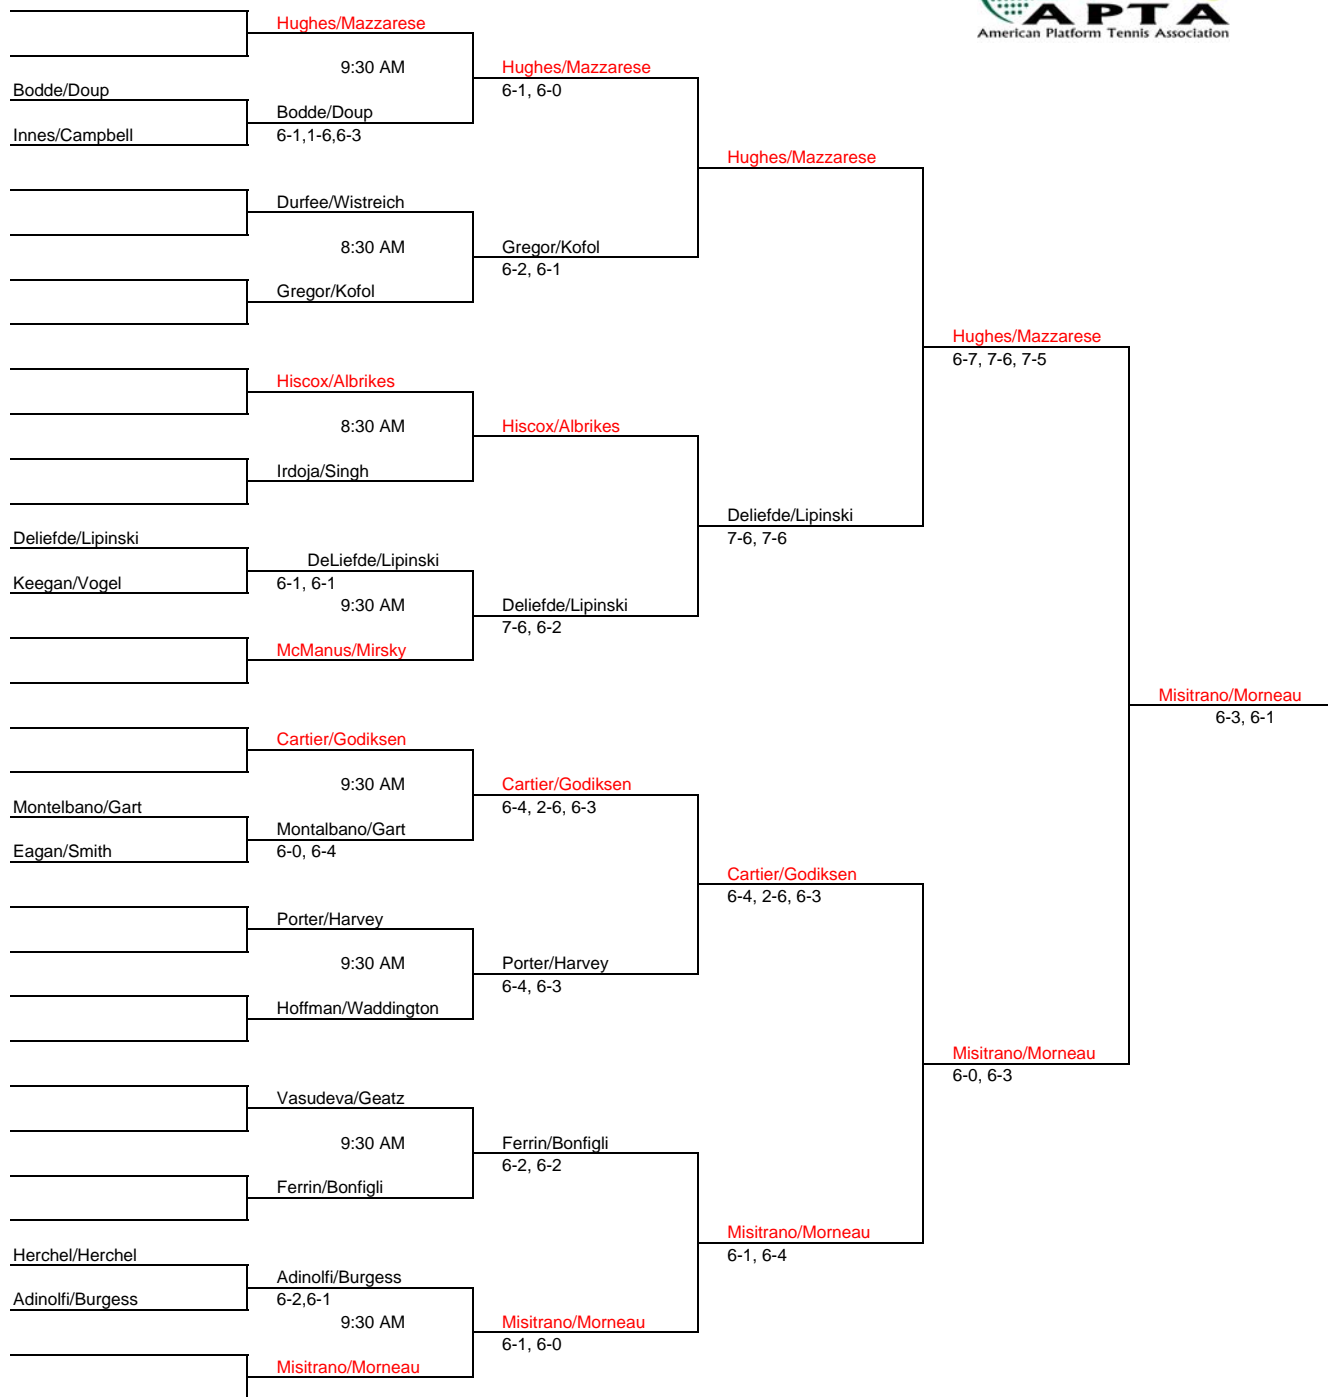

CT CLASSIC MEN'S November 16, 2008

MAIN DRAW

QUARTER-FINAL PLAYOFF

Consolation

LAST CHANCE