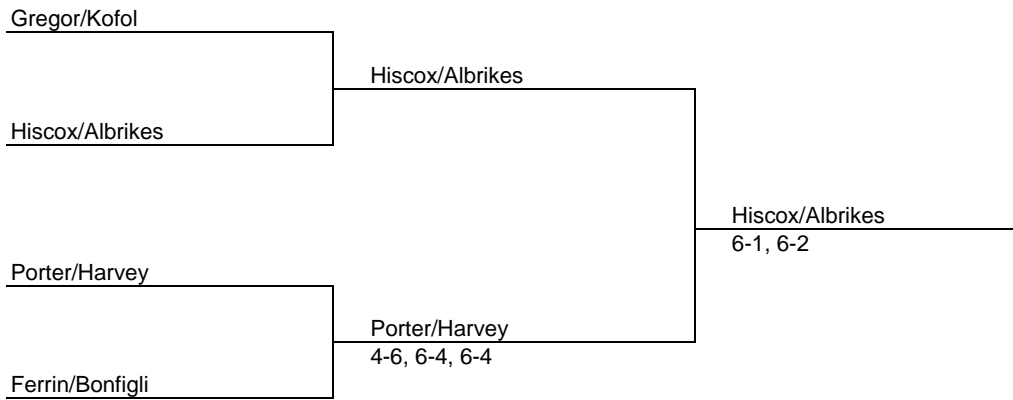

CT CLASSIC MEN'S November 16, 2008

MAIN DRAW

QUARTER-FINAL PLAYOFF

Consolation

LAST CHANCE