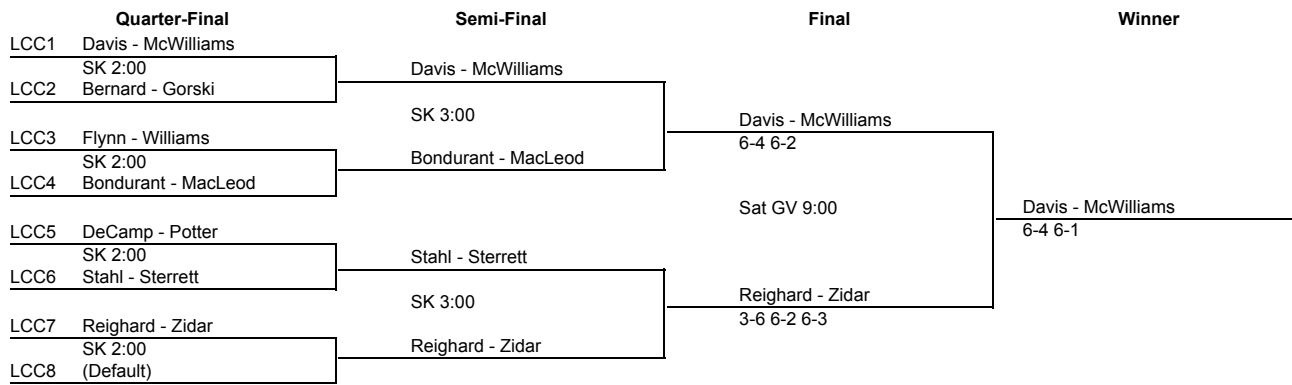

2013 Chicago Charities Women's Open
Friday, Nov 1 - Saturday, Nov 2, 2013

Last Chance 2nd Round Draw