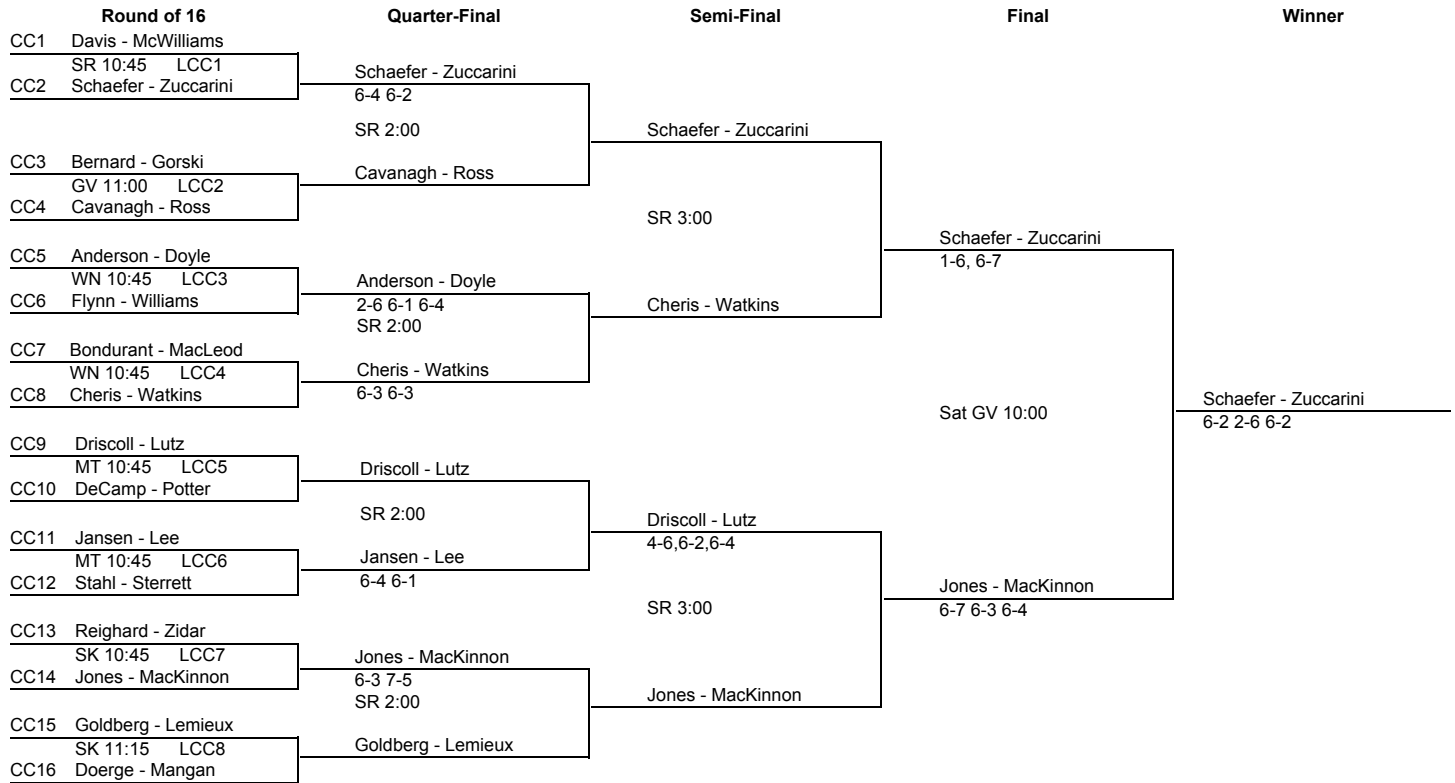

2013 Chicago Charities Women's Open
Friday, Nov 1 - Saturday, Nov 2, 2013

2nd Round Consolation Draw