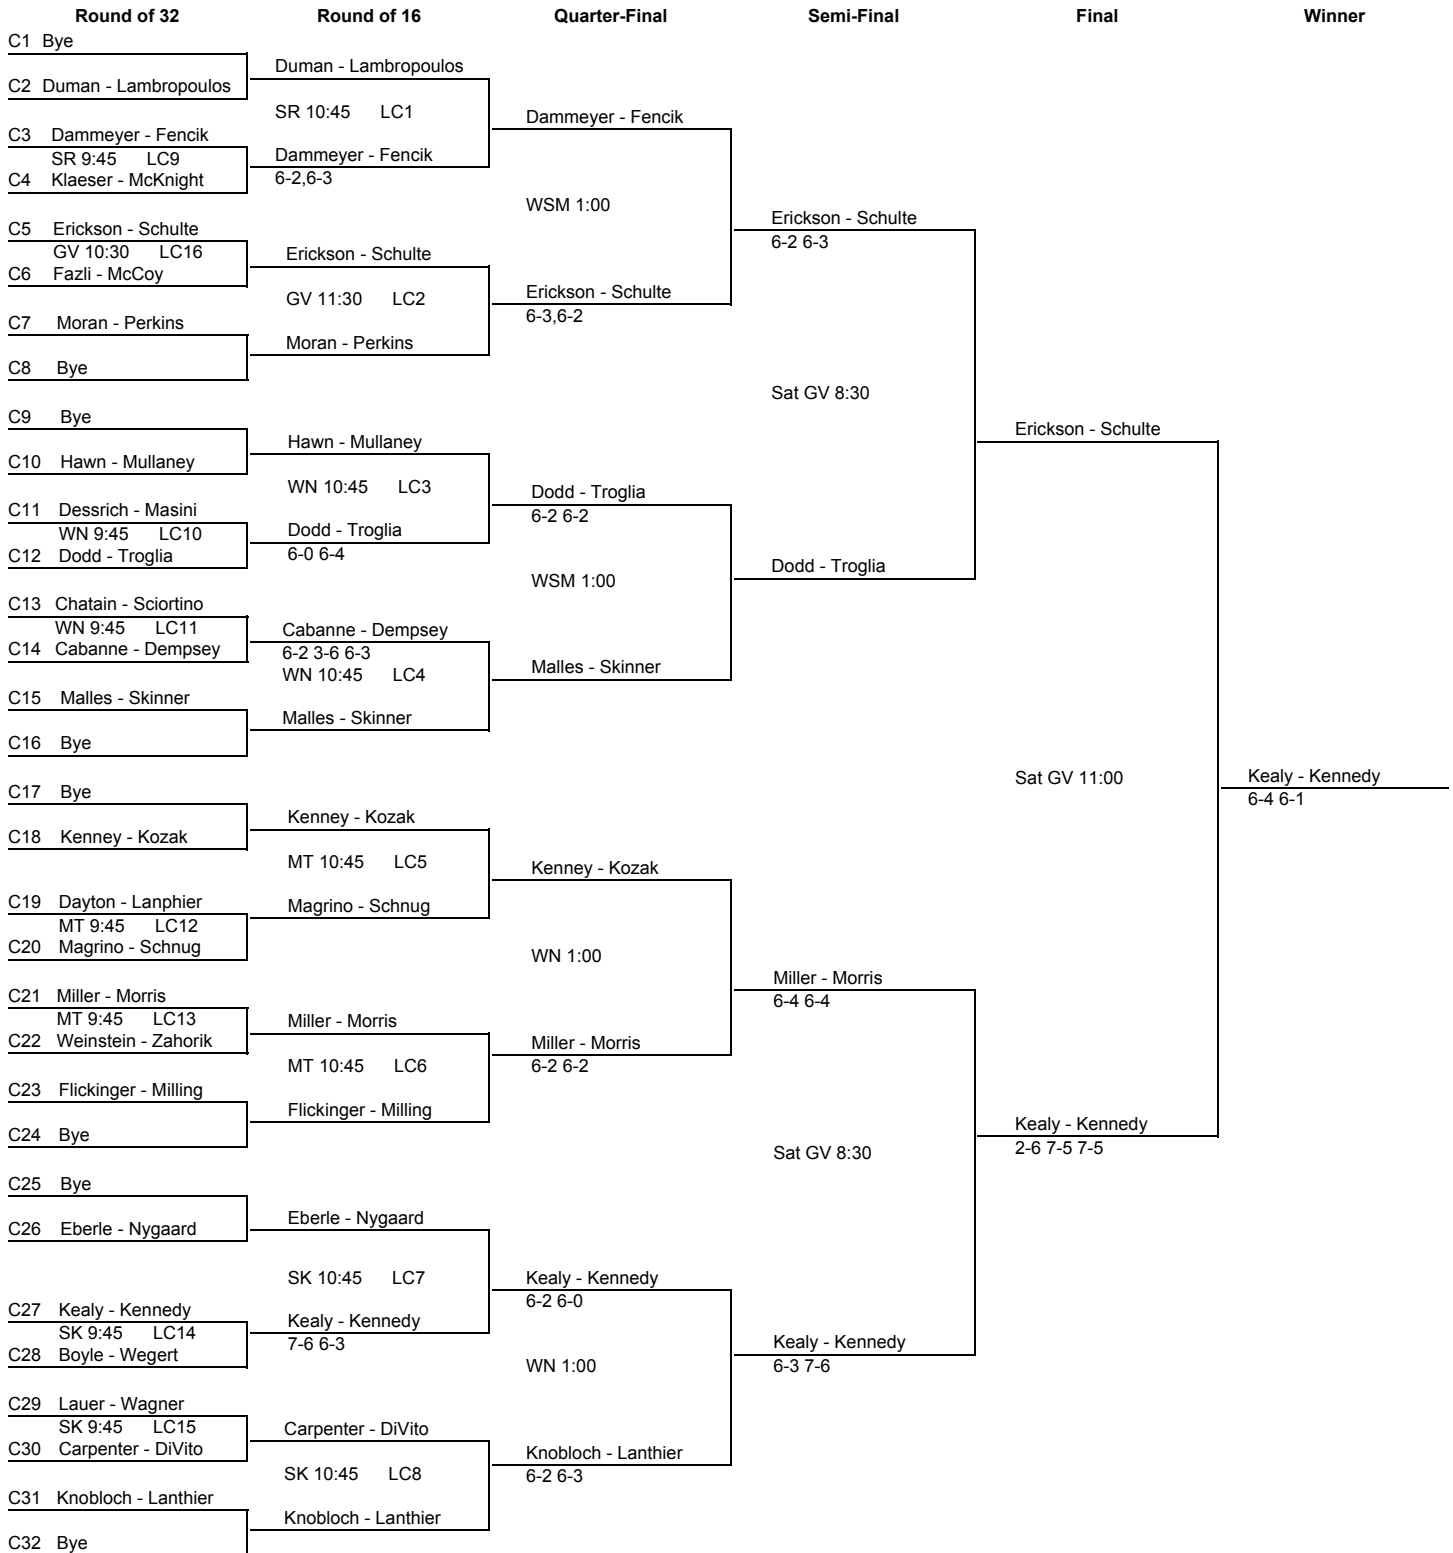

2013 Chicago Charities Women's Open
Friday, Nov 1 - Saturday, Nov 2, 2013

1st Round Consolation Draw