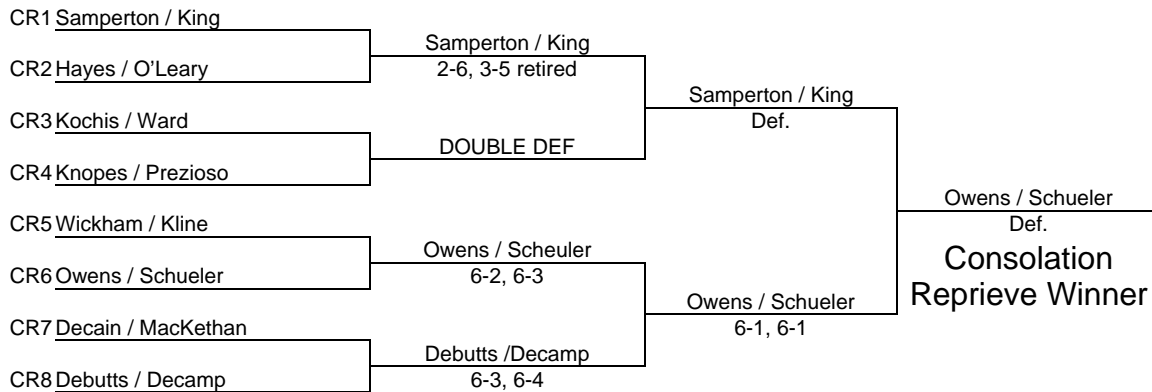

DC Open Women's Paddle PCQ
 Chevy Chase, MD, November 22, 2013

Main Draw

Seeded Teams

DC Open Women's Paddle PCQ
 Chevy Chase, MD, November 22, 2013

Consolation

Consolation Reprieve

Quarter Reprieve