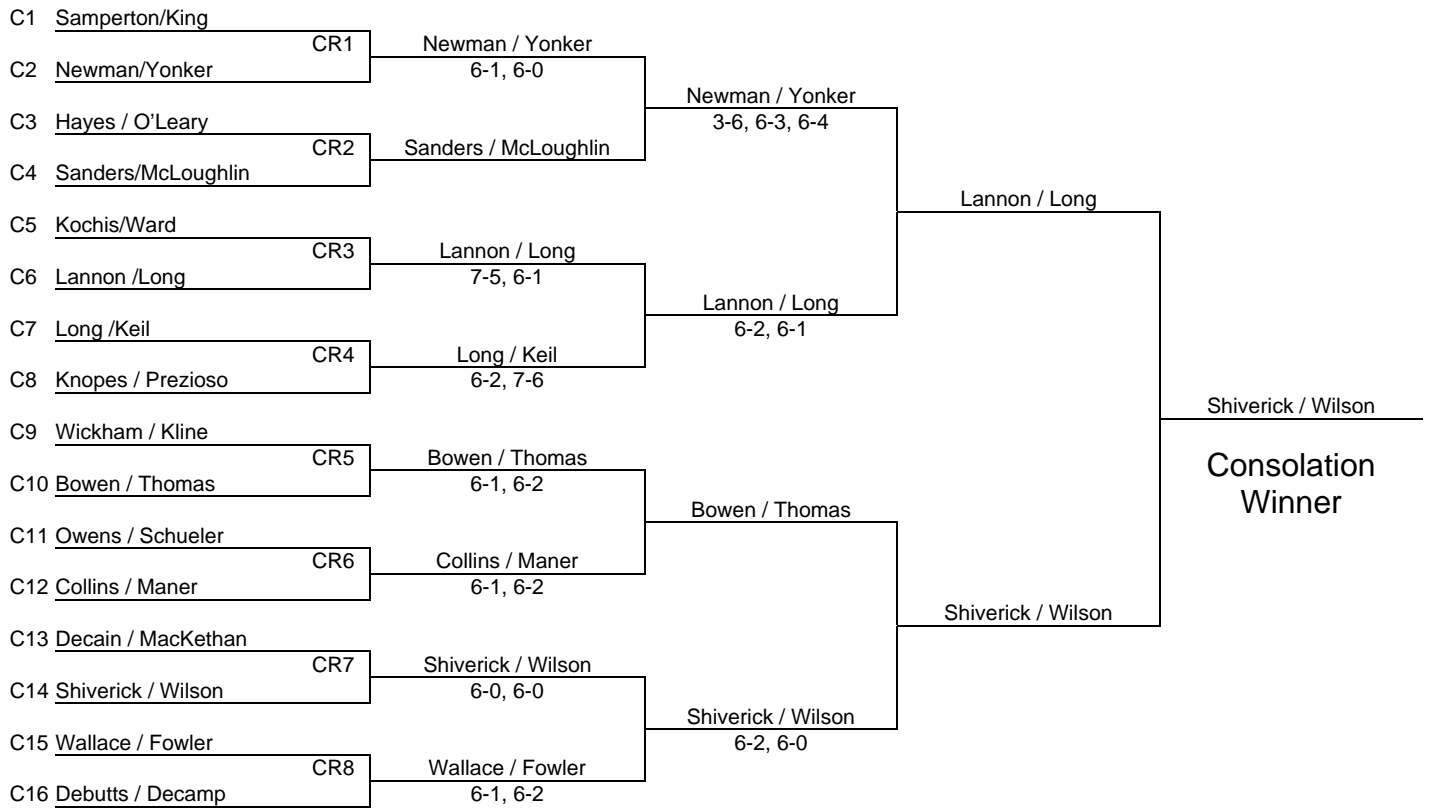

DC Open Women's Paddle PCQ
 Chevy Chase, MD, November 22, 2013

Main Draw

Seeded Teams

DC Open Women's Paddle PCQ
 Chevy Chase, MD, November 22, 2013

Consolation

Consolation Reprieve

Quarter Reprieve