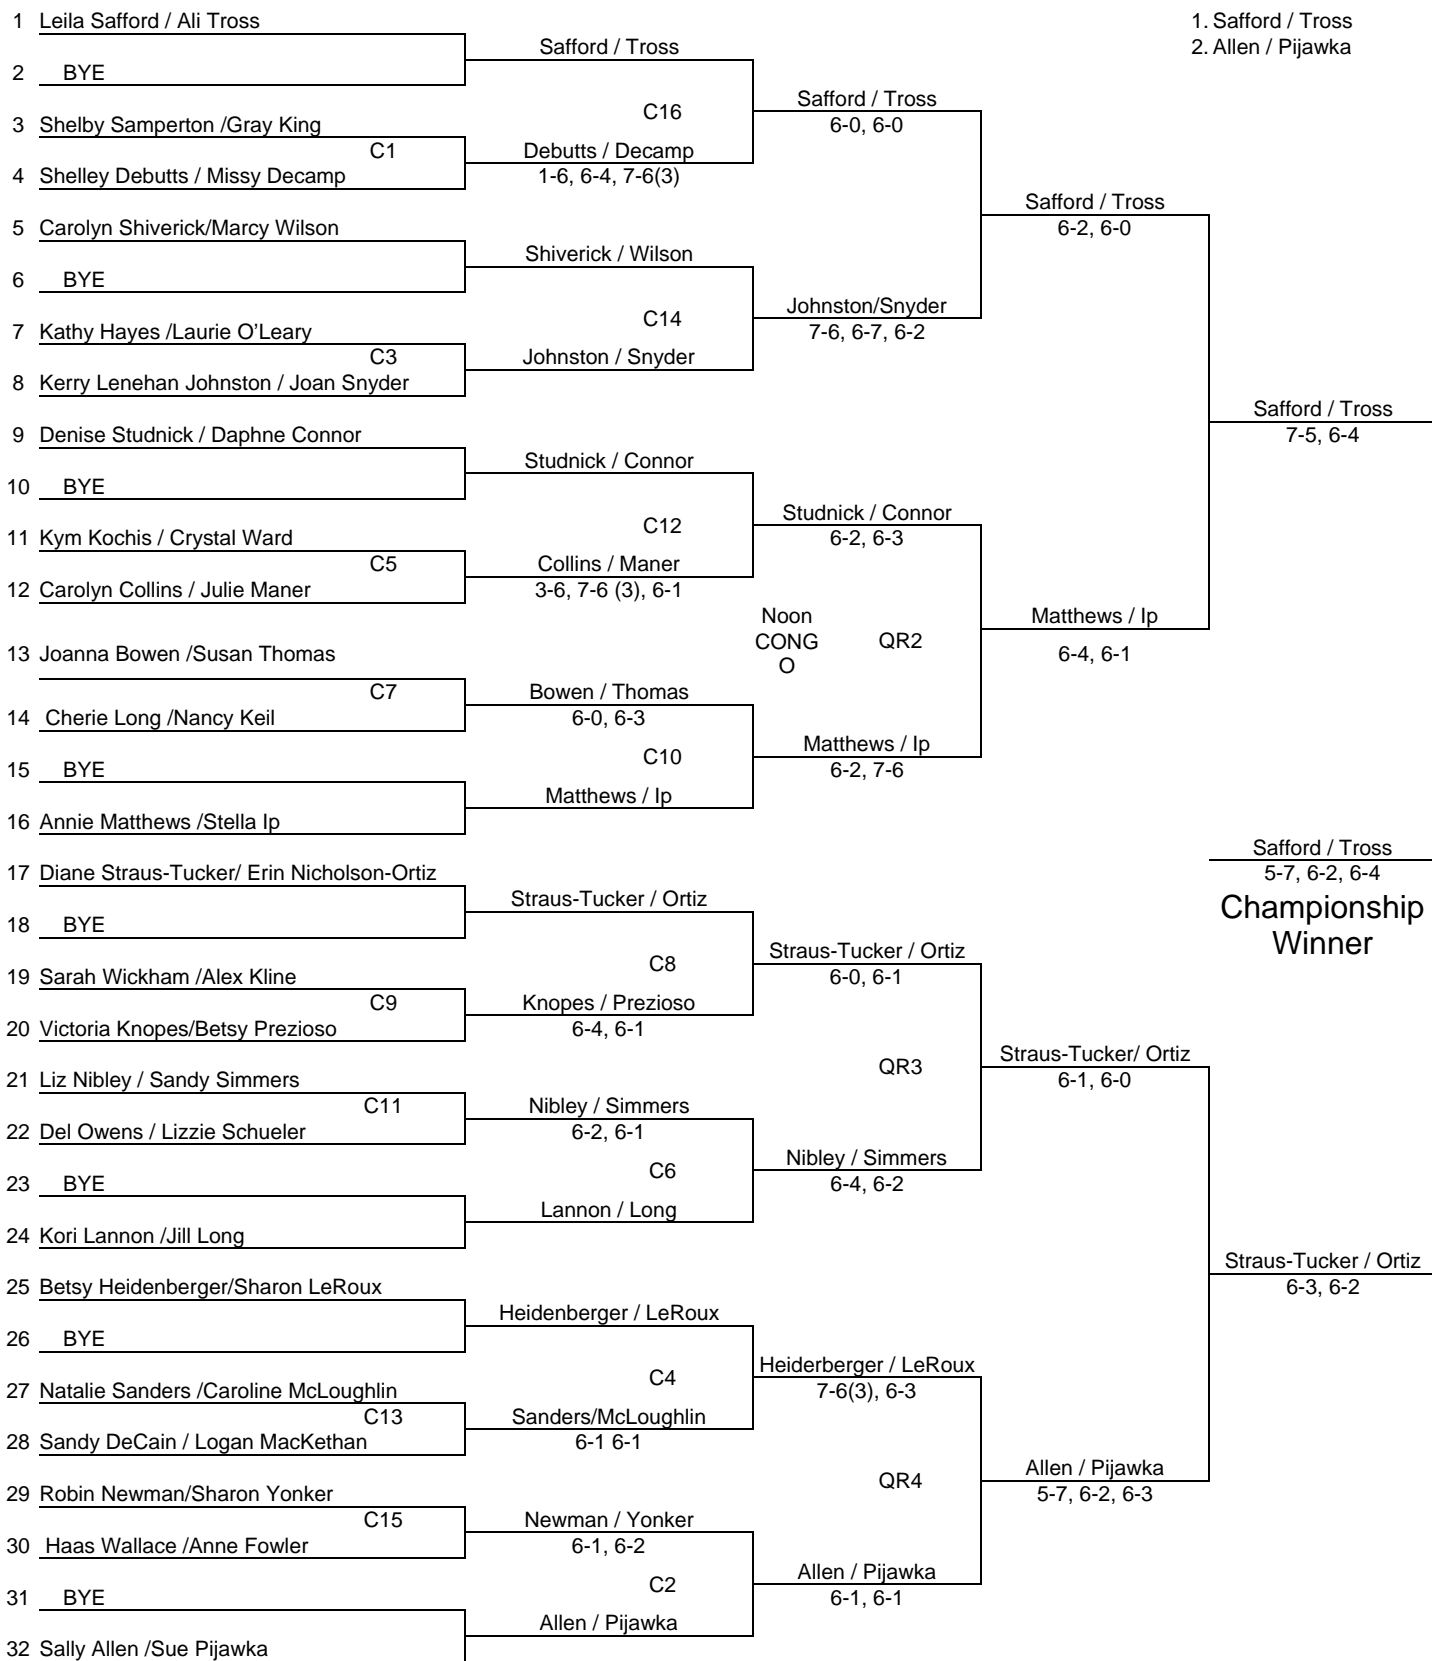

DC Open Women's Paddle PCQ
 Chevy Chase, MD, November 22, 2013

Main Draw

Seeded Teams

DC Open Women's Paddle PCQ
 Chevy Chase, MD, November 22, 2013

Consolation

Consolation Reprieve

Quarter Reprieve