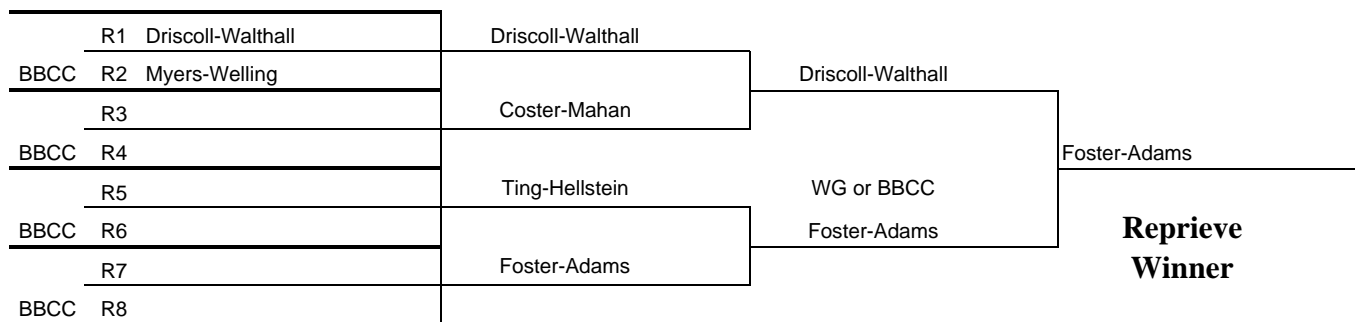

GREATER BOSTON WOMEN'S OPEN
Friday, December 13, 2013

Reprive