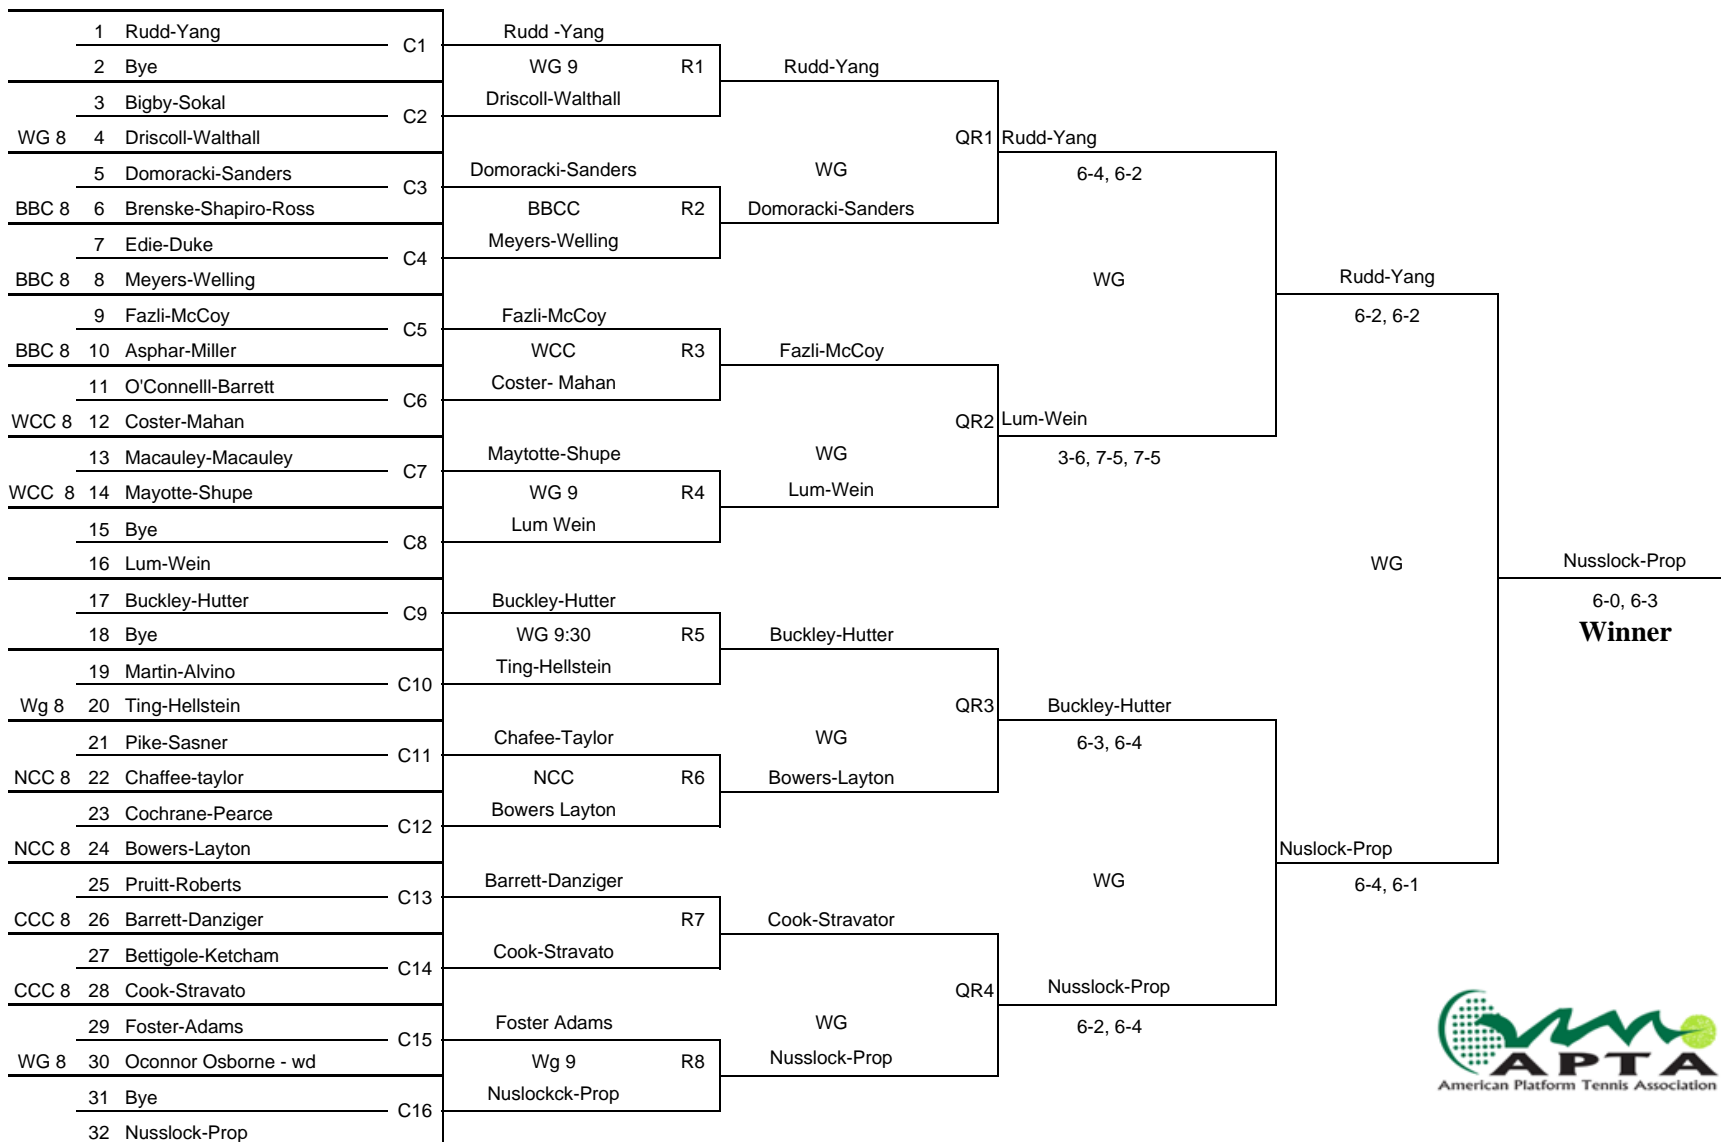

**GREATER BOSTON WOMEN'S OPEN**  
**Friday, December 13, 2013**

Seeded Players	Clubs
1 <u>Nusslock-Prop</u>	WG - Weston Golf
2 <u>Rudd-Yang</u>	BBCC - Brae Burn CC
3 <u>Lum-Wein</u>	WCC - Wellesley CC
4 <u>Buckley-Hutter</u>	NCC - Nashawtuc CC
	CCC- Concord CC

**Main Draw**

# GREATER BOSTON WOMEN'S OPEN

Friday, December 13, 2013