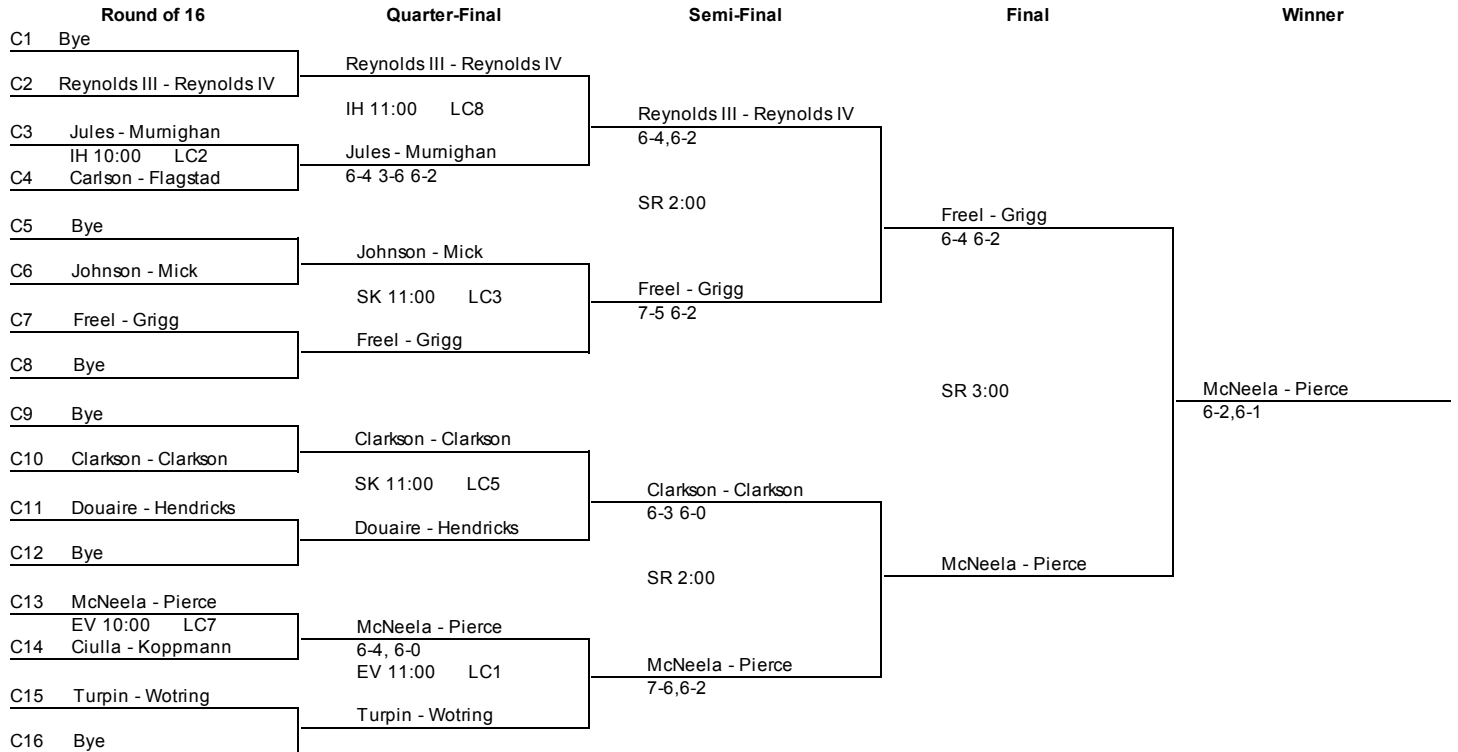

2014 IL State Men's Championships
Saturday, Jan 25 - Sunday, Jan 26, 2014

Consolation Draw