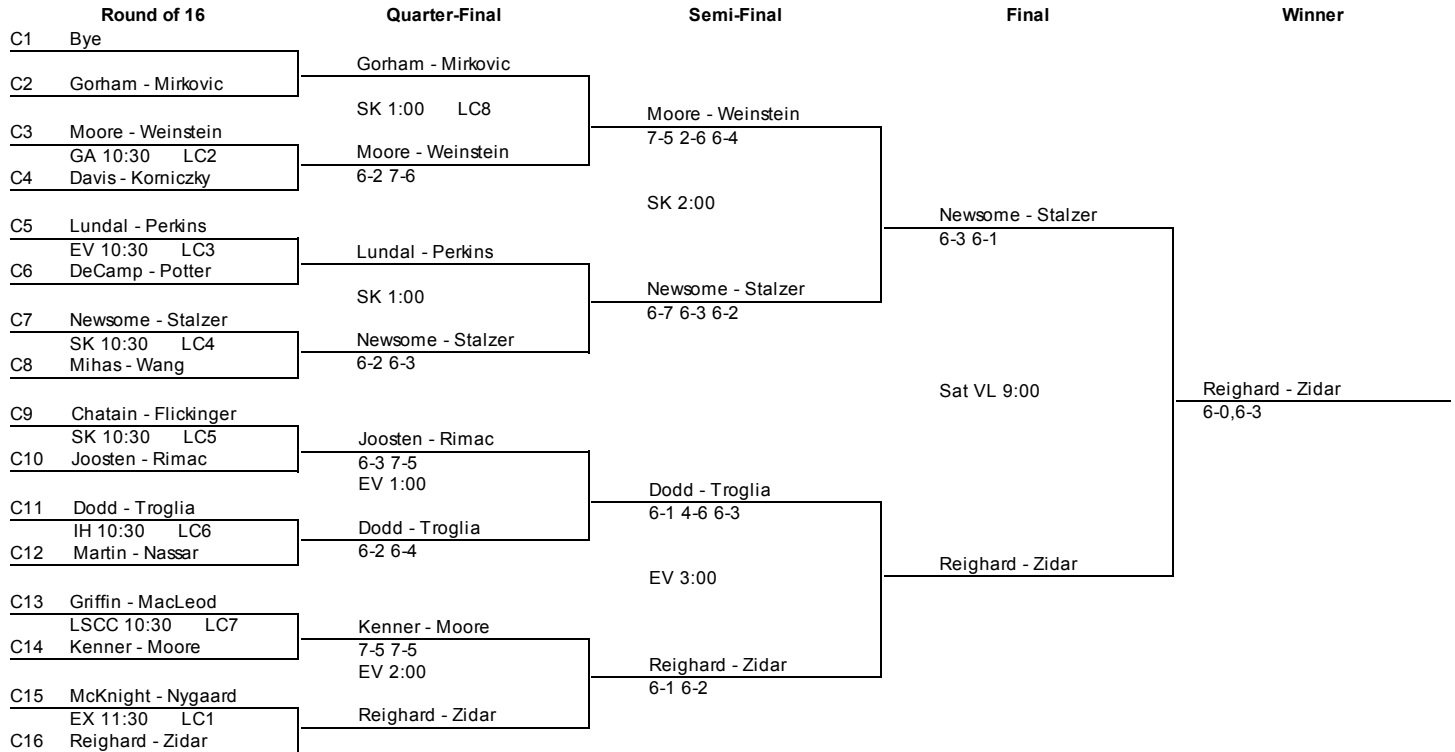

2014 IL State Women's Championship
Friday, Jan 24 - Saturday, Jan 25, 2014

Consolation Draw