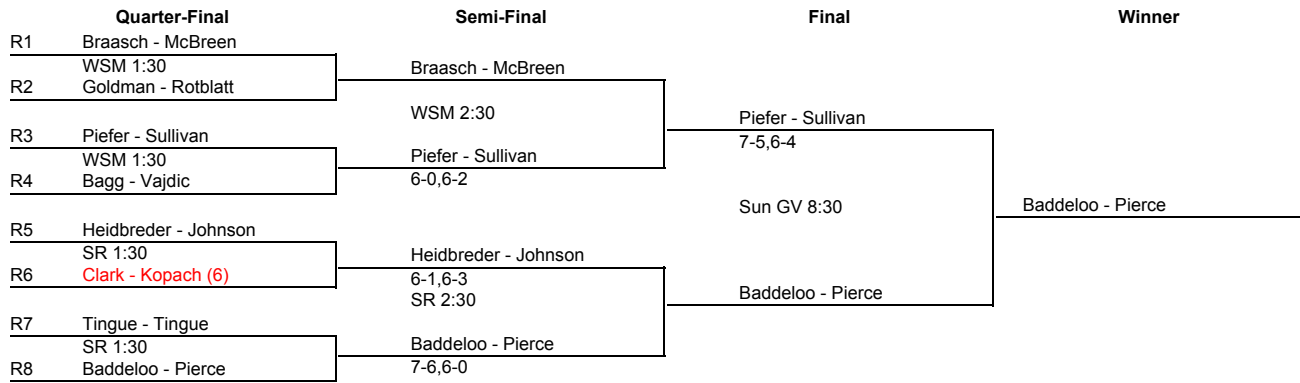

Illinois Men's CPTTC Intermediates B

Reprive Draw