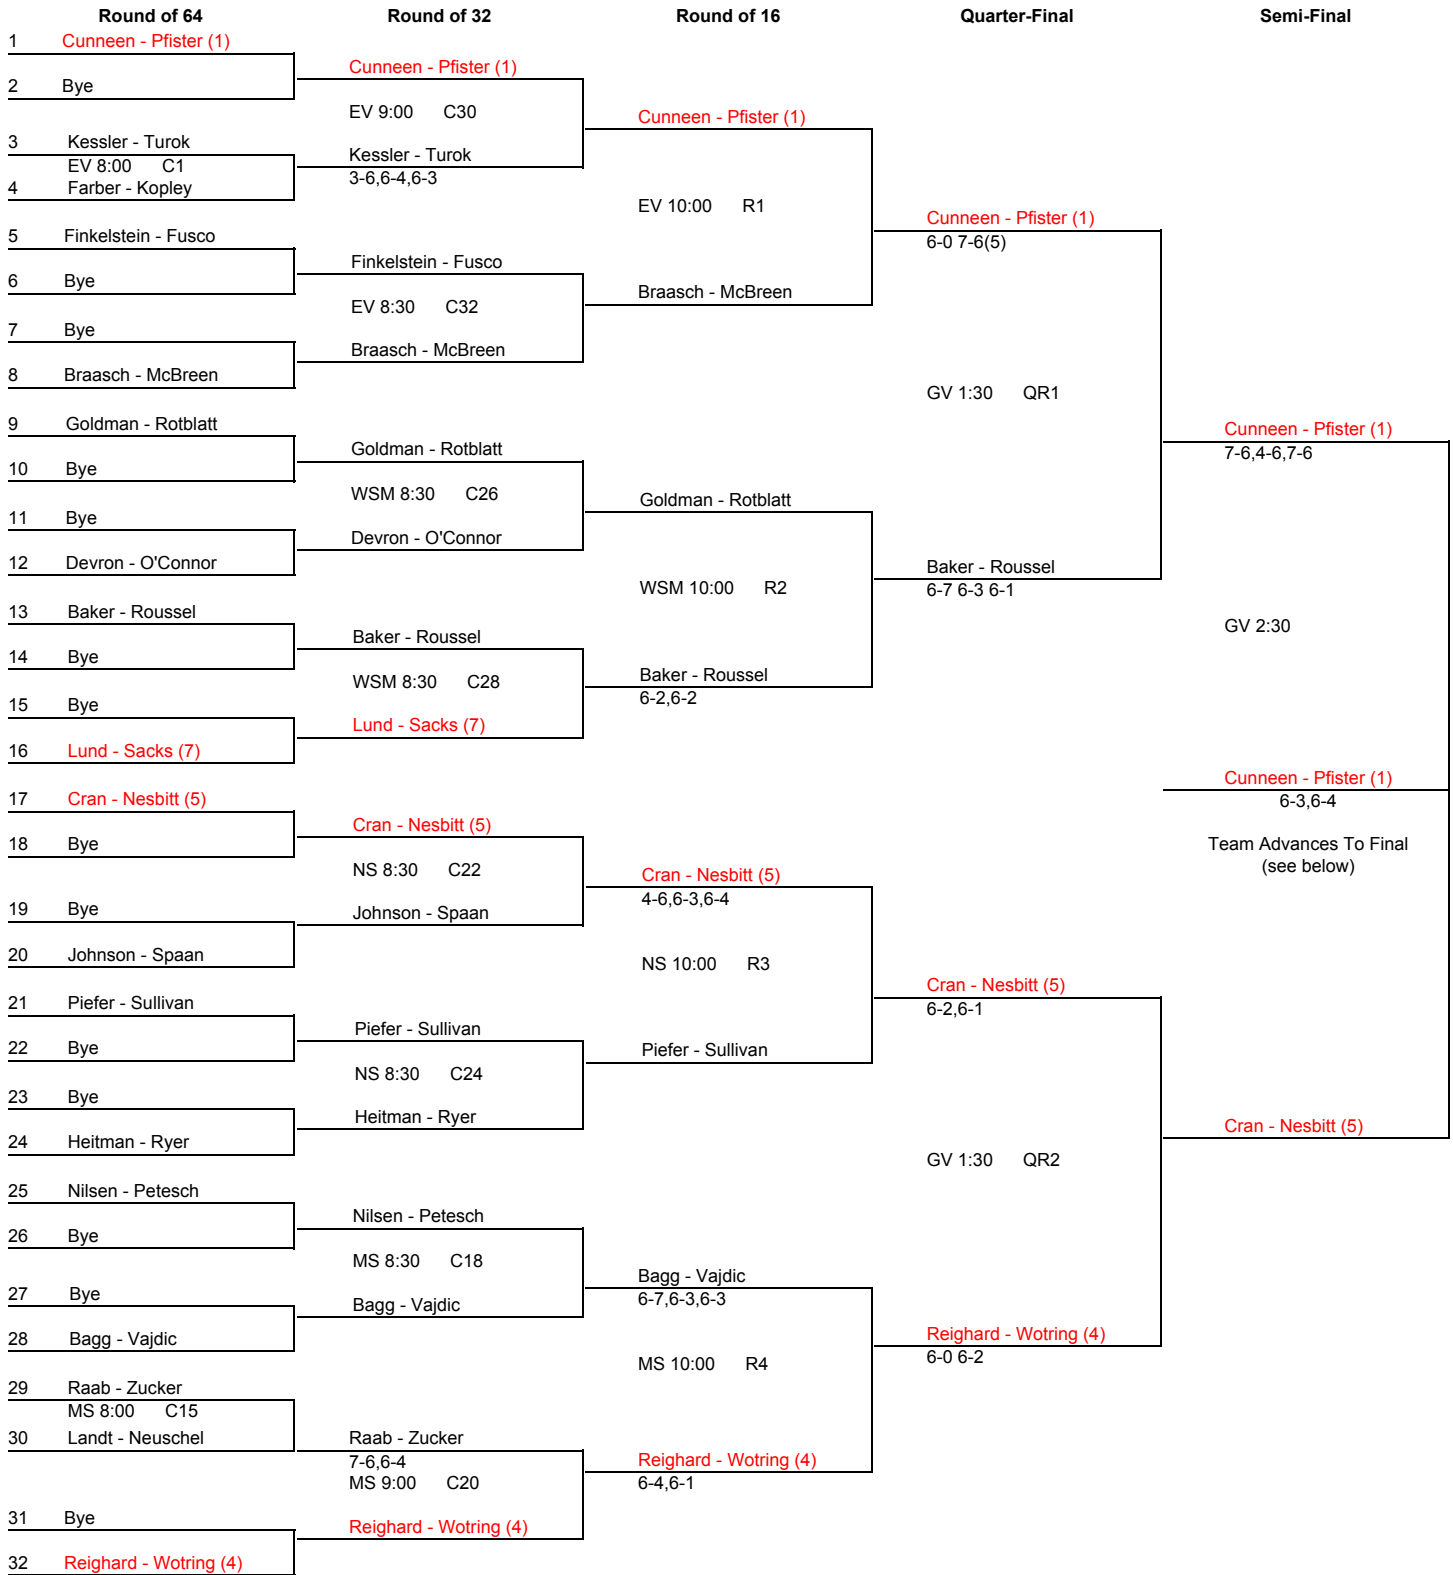

Illinois Men's CPTTC Intermediates B

Main Draw - Top Half

Illinois Men's CPTTC Intermediates B  
Main Draw - Bottom Half

Round of 64	Round of 32	Round of 16	Quarter-Final	Semi-Final
33 Hopkins - Kritzer (3)	Hopkins - Kritzer (3)			
34 Bye	SK 9:00 C14	Heidbreder - Johnson 7-5 6-4		
35 Klieger - Schneider SK 8:00 C17	Heidbreder - Johnson 6-2 6-2	SK 10:00 R5	Dillig - McClure 4-6 6-2 6-2	
36 Heidbreder - Johnson				
37 Dillig - McClure	Dillig - McClure			
38 Bye	SK 8:30 C16	Dillig - McClure 6-3 6-1		
39 Bye	Ford - Platt		EV 1:30 QR3	
40 Ford - Platt				
41 Falls - Sroden	Falls - Sroden			Falls - Sroden 6-4,6-4
42 Bye	VL 8:30 C10	Falls - Sroden		
43 Bye	Bowman - Fleming			
44 Bowman - Fleming		VL 10:00 R6	Falls - Sroden	
45 Marquis - Oldenburg	Marquis - Oldenburg			EV 2:30
46 Bye	VL 9:00 C12	Clark - Kopach (6) 6-3,6-1		
47 Bye	Clark - Kopach (6)			
48 Clark - Kopach (6)				Falls - Sroden
49 Foley - Rogers (8)	Foley - Rogers (8)			
50 Bye	SR 8:30 C6	Foley - Rogers (8)		Team Advances To Final (see below)
51 Bye	Brown - Hellmuth			
52 Brown - Hellmuth		SR 10:00 R7	Foley - Rogers (8)	
53 Roers - Weger	Roers - Weger			
54 Bye	SR 8:30 C8	Tingue - Tingue		
55 Bye	Tingue - Tingue			
56 Tingue - Tingue			EV 1:30 QR4	Hasley - Pearson (2)
57 Baddeloo - Pierce	Baddeloo - Pierce			
58 Bye	GV 8:30 C2	Baddeloo - Pierce 6-0,6-0		
59 Bye	Beck - Becker			
60 Beck - Becker		GV 10:00 R8	Hasley - Pearson (2)	
61 Swierk - Whelan GV 8:00 C31	Plumpton - Syftestad 7-6,7-2			
62 Plumpton - Syftestad	GV 9:00 C4	Hasley - Pearson (2) 7-6,7-2		
63 Bye	Hasley - Pearson (2)			
64 Hasley - Pearson (2)				