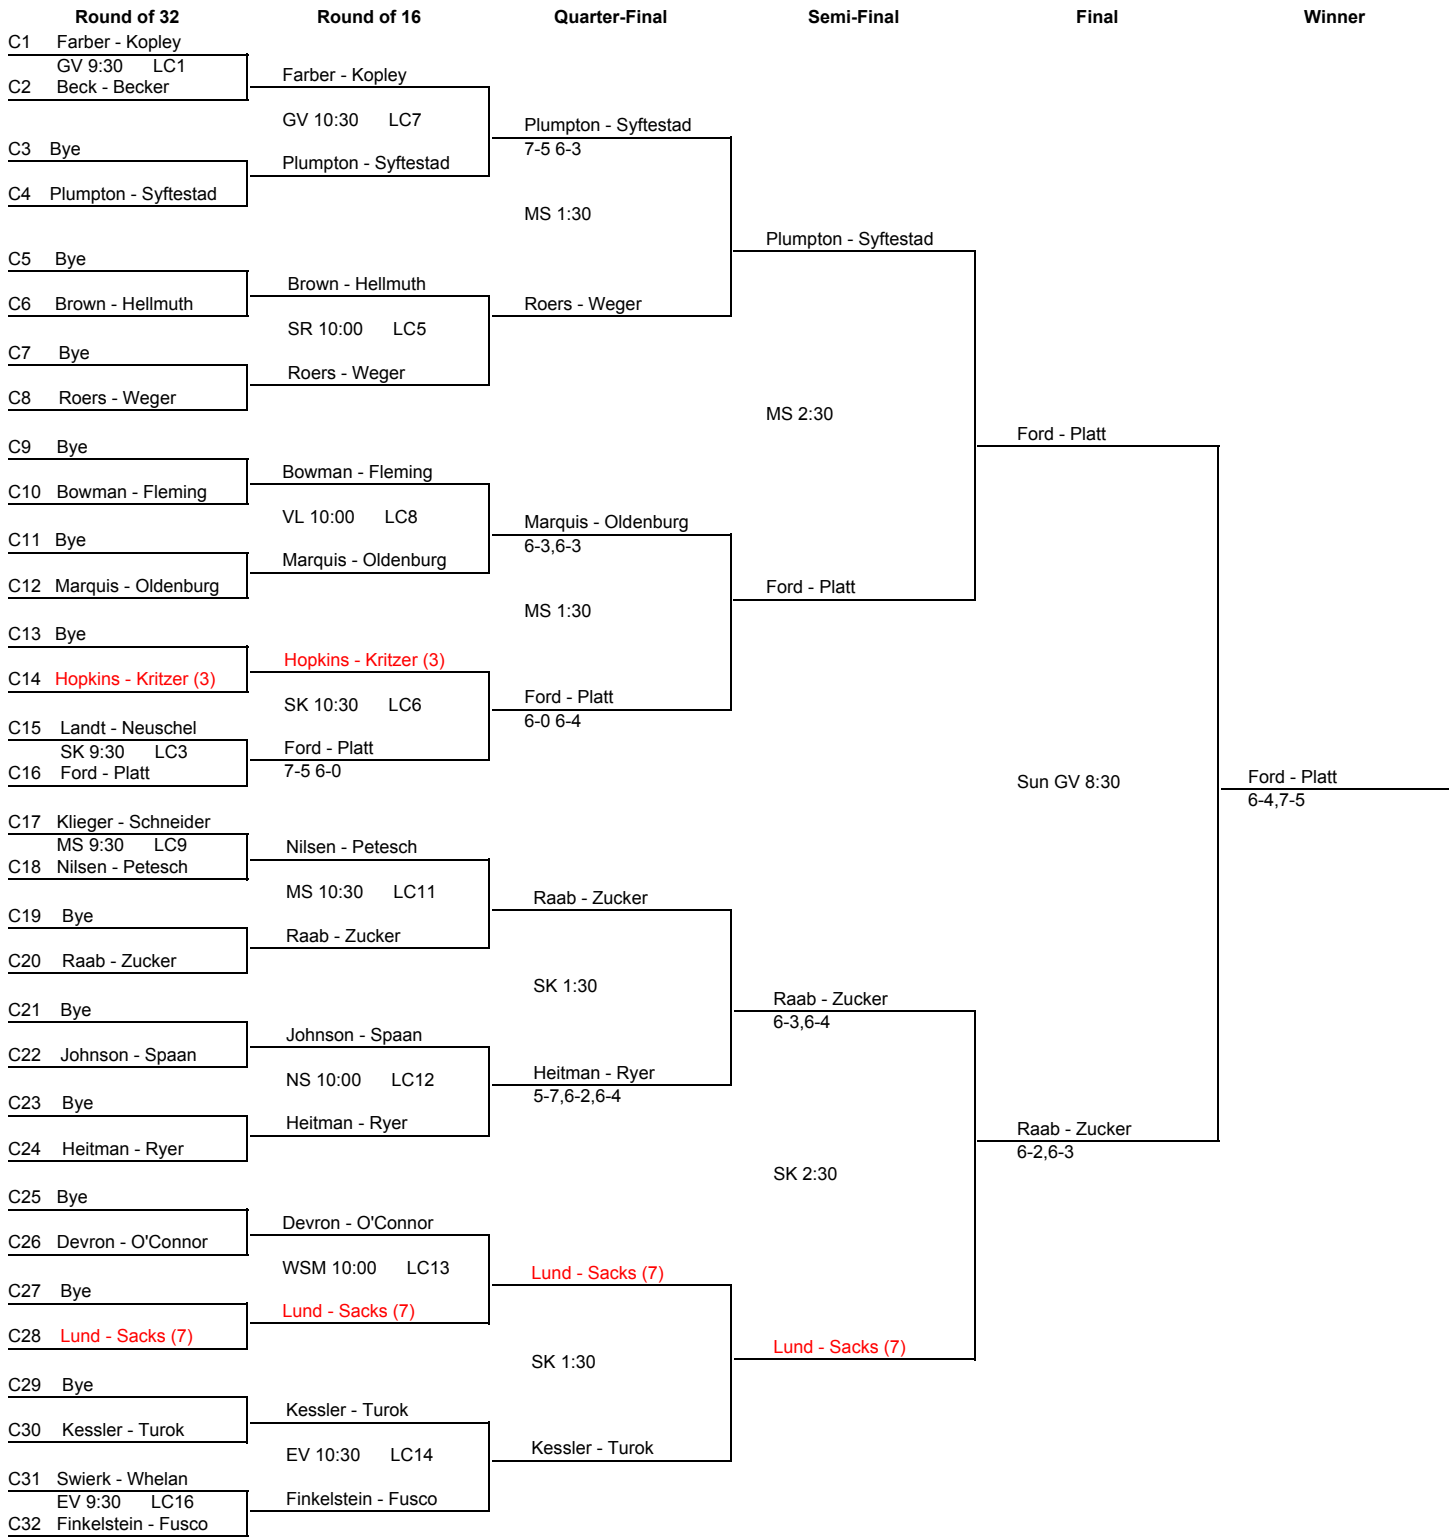

Illinois Men's CPTTC Intermediates B
Consolation Draw