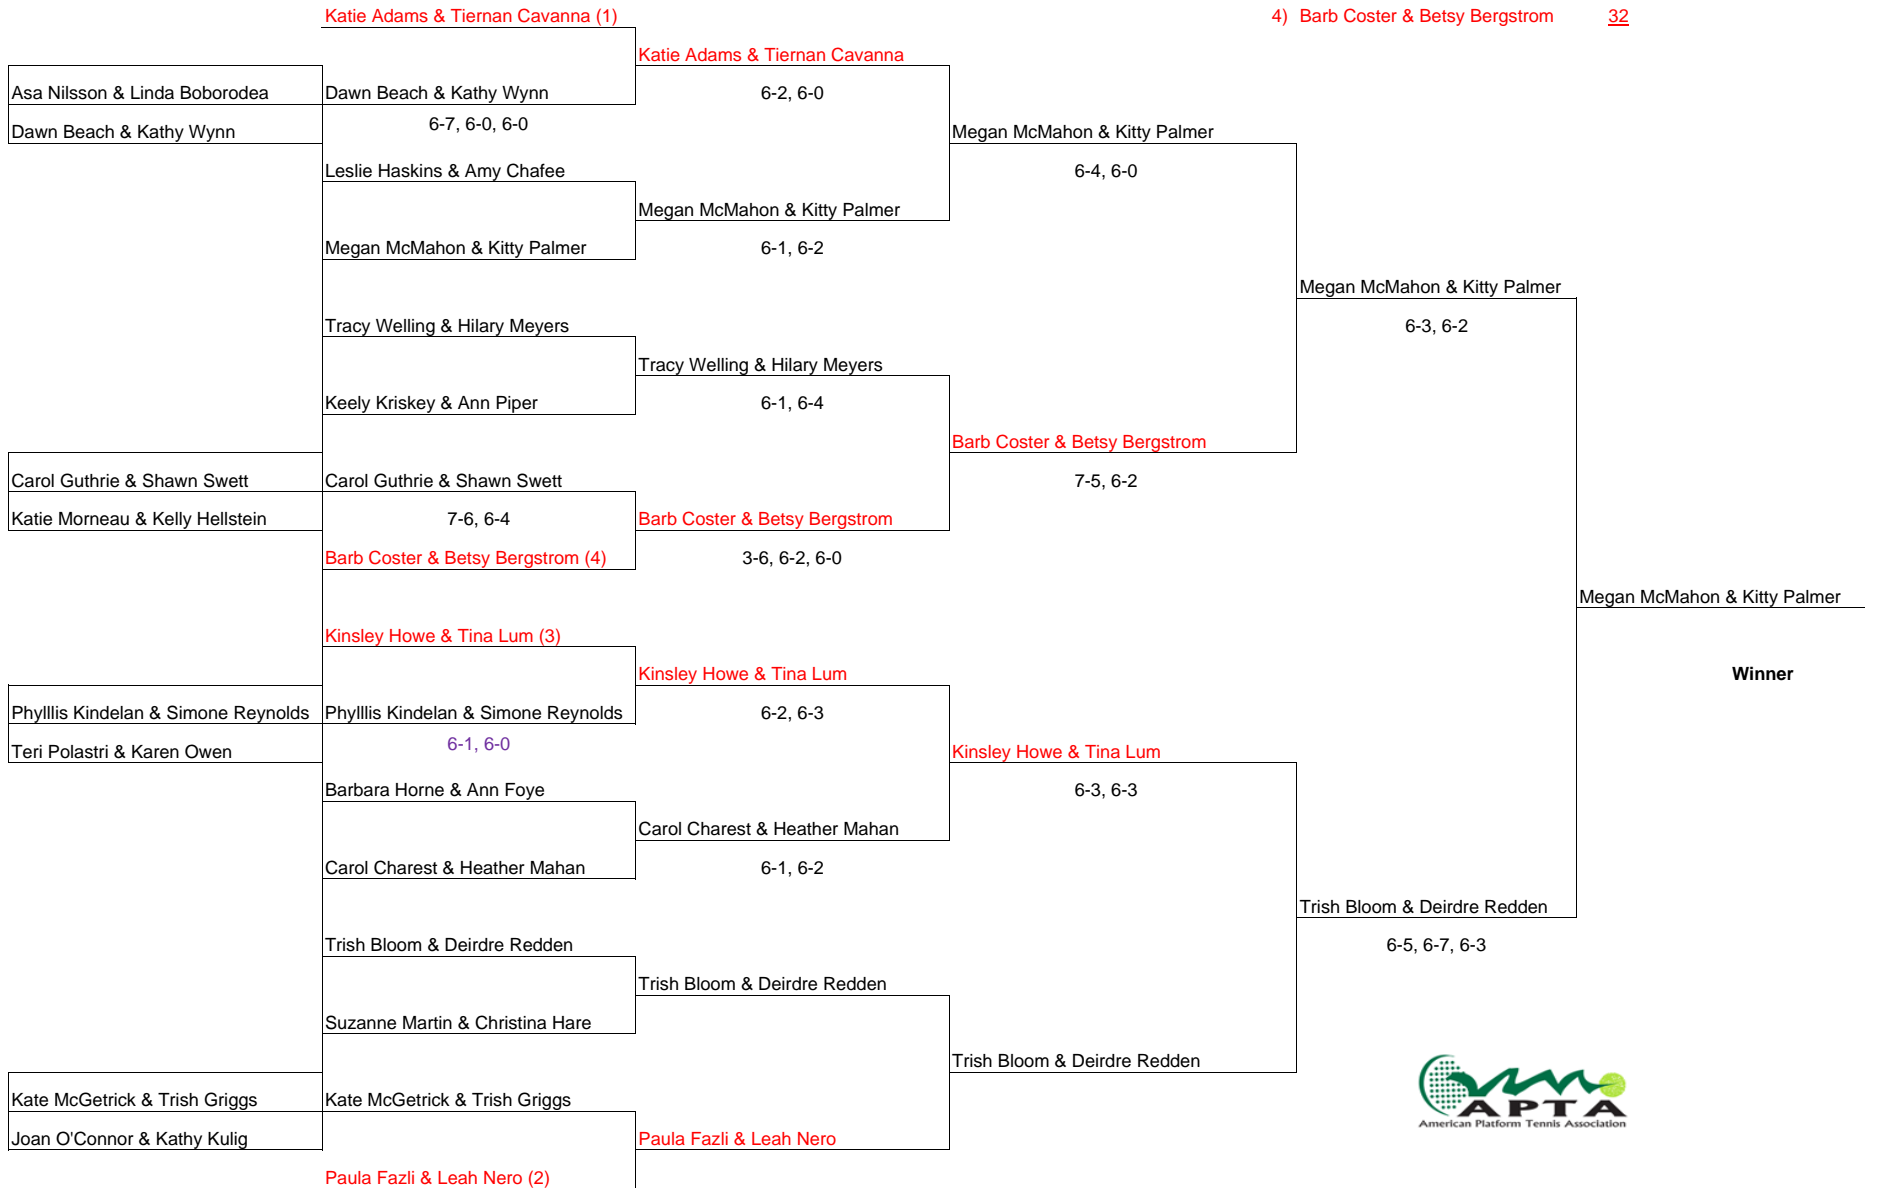

Tournament: Madison Women's Region 2 PCQ

Date: Jan. 12, 2013

Seeded Players

PCQ Pts

Locations

- 1) Katie Adams & Tiernan Cavanna 64 Madison Racquet
- 2) Paula Fazli & Leah Nero 46 Guilford Racquet
- 3) Kinsley Howe & Tina Lum 37 Essex Platform Tennis
- 4) Barb Coster & Betsy Bergstrom 32

Tournament: Madison Women's Region 2 PCQ

Date: Jan. 12, 2013

Locations

[Madison Racquet](#)

[Guilford Racquet](#)

[Essex Platform Tennis](#)

Consolation

Asa Nilsson & Linda Boborodea	Asa Nilsson & Linda Boborodea	Asa Nilsson & Linda Boborodea	Katie Morneau & Kelly Hellstein
BYE			
Kate McGetrick & Trish Griggs	Kate McGetrick & Trish Griggs	Katie Morneau & Kelly Hellstein	
Suzanne Martin & Christina Hare			
Barbara Horne & Ann Foye	Phyllis Kindelan & Simone Reynolds	Katie Morneau & Kelly Hellstein	
Phyllis Kindelan & Simone Reynolds			
Katie Morneau & Kelly Hellstein	Katie Morneau & Kelly Hellstein	Carol Guthrie & Shawn Swett	
BYE			
Teri Polastri & Karen Owen	Teri Polastri & Karen Owen	Carol Guthrie & Shawn Swett	
BYE			
Carol Guthrie & Shawn Swett	Carol Guthrie & Shawn Swett	Carol Guthrie & Shawn Swett	
Keely Kriskey & Ann Piper			
Leslie Haskins & Amy Chafee	Leslie Haskins & Amy Chafee	Joan O'Connor & Kathy Kulig	
Dawn Beach & Kathy Wynn			
Joan O'Connor & Kathy Kulig	Joan O'Connor & Kathy Kulig	Joan O'Connor & Kathy Kulig	
BYE			