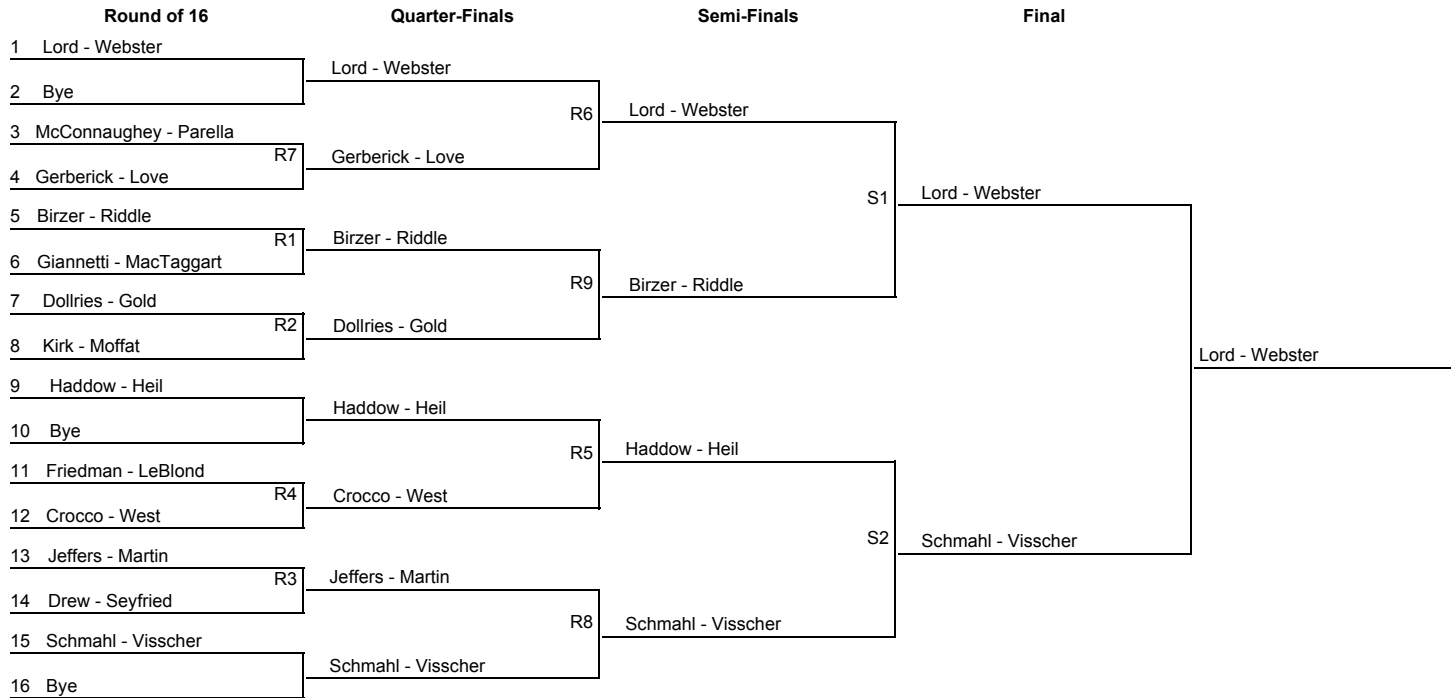

2013 Midwesterns  
 Friday - Sunday, January 11-13, 2013

Men's 110+ - Main

2013 Midwesterns  
Friday - Sunday, January 11-13, 2013

Men's 110+ - 3rd Place

Final

S1 Birzer - Riddle

Haddow - Heil

S2 Haddow - Heil

2013 Midwesterns  
 Friday - Sunday, January 11-13, 2013

Men's 110+ - Consolation

2013 Midwesterns  
 Friday - Sunday, January 11-13, 2013

Men's 110+ - Last Chance