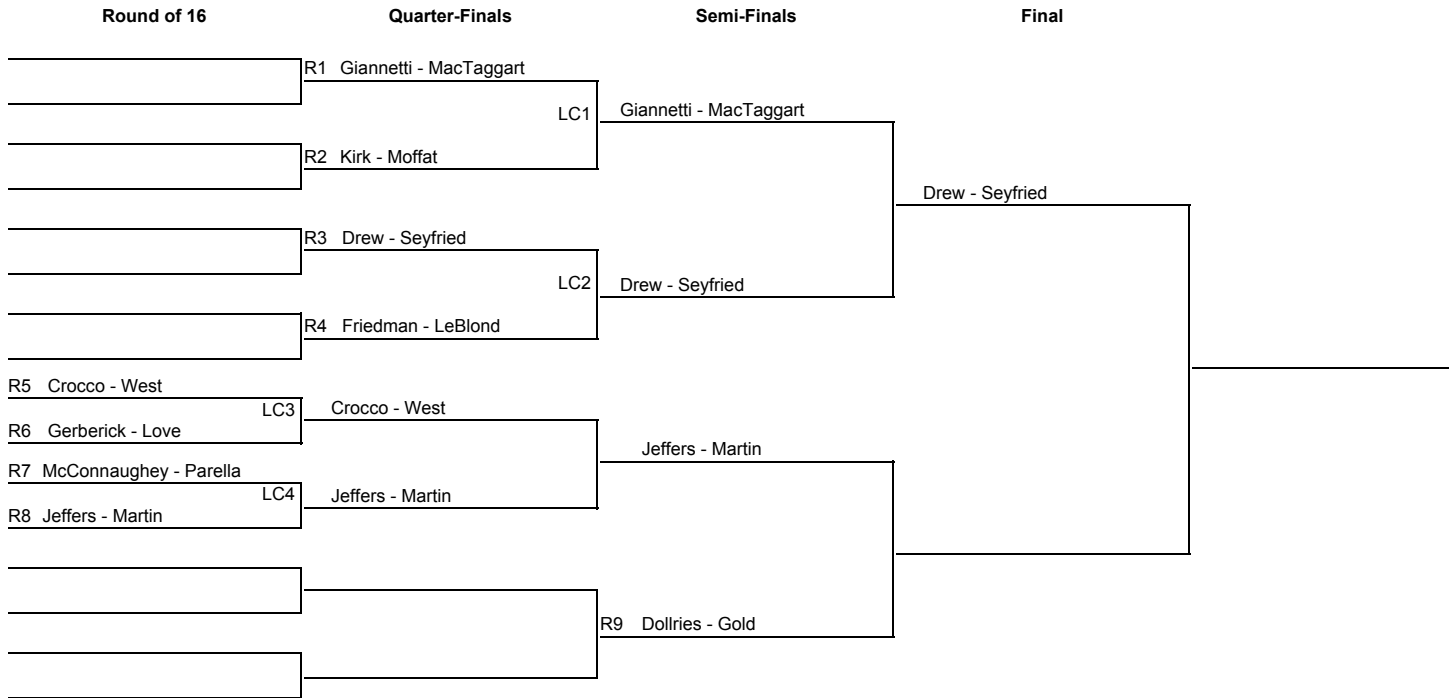

2013 Midwesterns  
 Friday - Sunday, January 11-13, 2013

Men's 110+ - Main

2013 Midwesterns  
Friday - Sunday, January 11-13, 2013

Men's 110+ - 3rd Place

Final

S1 Birzer - Riddle

Haddow - Heil

S2 Haddow - Heil

2013 Midwesterns  
 Friday - Sunday, January 11-13, 2013

Men's 110+ - Consolation

2013 Midwesterns  
 Friday - Sunday, January 11-13, 2013

Men's 110+ - Last Chance