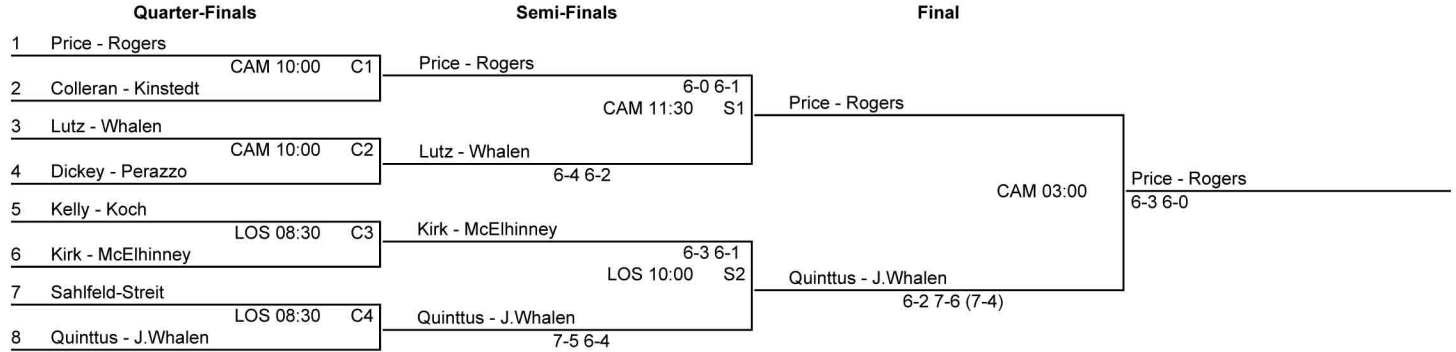

2013 Midwesterns
Friday - Sunday, January 11-13, 2013

Women's 100+ - Main

Women's 100+ - Semi Reprieve

Women's 100+ - Consolation

Women's 100+ - Consolation Reprieve