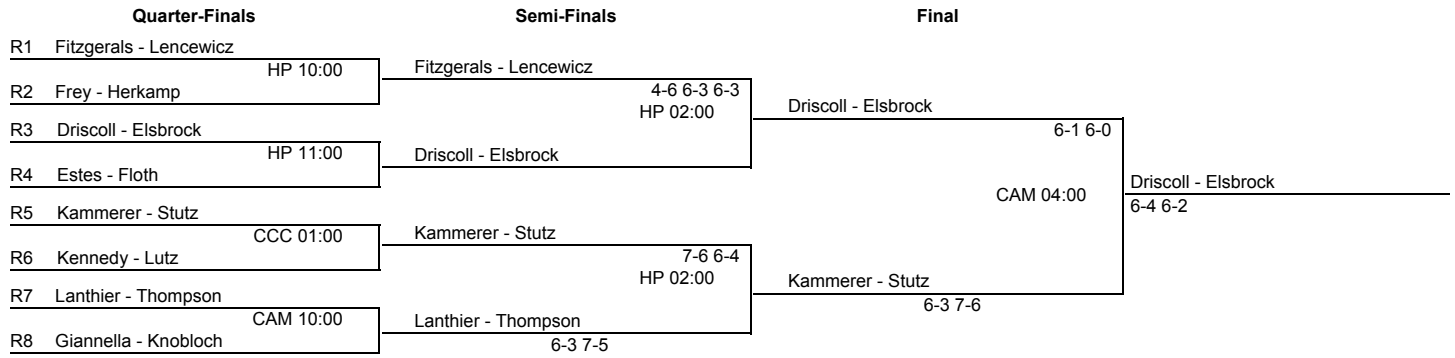

2013 Midwesterns
 Friday - Sunday, January 11-13, 2013

Women's Open - Quarter Reprieve

2013 Midwesterns
 Friday - Sunday, January 11-13, 2013

Women's Open - Reprieve

2013 Midwesterns
Friday - Sunday, January 11-13, 2013