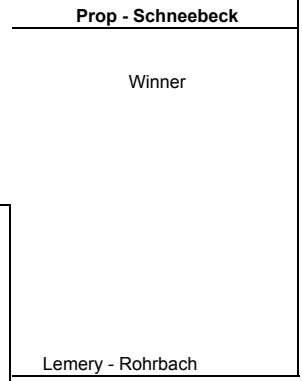

2013 Midwesterns
Friday - Sunday, January 11-13, 2013

Women's Open - Main

Round of 32		Round of 16		Quarter-Finals		Semi-Finals		Final	
1 Prop - Schneebeck	C1	Prop - Schneebeck		Prop - Schneebeck		Prop - Schneebeck		Prop - Schneebeck	
2 Bye									
3 Cleaves - Stark	C2	Fitzgeralds - Lencewicz	HP 09:00 R1	Prop - Schneebeck	6-0 6-0				
4 Fitzgeralds - Lencewicz						Prop - Schneebeck			
5 Goldberg - Vinson	C3	Goldberg - Vinson	HP 08:00	Goldberg - Vinson	6-4 6-0				
6 Barlow - Pogue			HP 09:00 R2						
7 Frey - Herkamp	C4	Frey - Herkamp		Frey - Herkamp	6-3 6-4				
8 Gorski - Gorski									
9 Budde - Glassmeyer	C5	Budde - Glassmeyer		Budde - Glassmeyer					
10 Easdale - Gilbert									
11 Driscoll - Elsbrock	C6	Driscoll - Elsbrock	CSC 08:00	Driscoll - Elsbrock	6-3 6-2				
12 Miller - Taft									
13 Estes - Floth	C7	Estes - Floth	IHWC 08:00	Estes - Floth	6-0 6-3				
14 Reisert - Zobrist									
15 Adkinson - Reisman	C8	Mazzola - Turner	IHWC 08:00	Mazzola - Turner	6-3 6-3				
16 Mazzola - Turner									
17 Lemery - Rohrbach	C9	Lemery - Rohrbach	CCC 08:00	Lemery - Rohrbach					
18 Lahrmann - Talty									
19 Hill - Merriman	C10	Kammerer - Stutz	CCC 08:00	Kammerer - Stutz	6-4 7-5				
20 Kammerer - Stutz									
21 Kennedy - Lutz	C11	Kennedy - Lutz	CCC 08:00	Kennedy - Lutz					
22 Alday - Ottaway									
23 Magrino - Schnug	C12	Bliss - Faig	CAM 08:00	Bliss - Faig	6-0 6-1				
24 Bliss - Faig									
25 Lanthier - Thompson	C13	Lanthier - Thompson	CAM 08:00	Lanthier - Thompson	6-2 6-1				
26 Lavrusky - Rossman									
27 Herald - Lindberg	C14	Kotas - Yergina	CAM 08:00	Kotas - Yergina	6-0 6-0				
28 Kotas - Yergina									
29 Collier - Bhanji	C15	Giannella - Knobloch	CAM 08:00	Giannella - Knobloch	6-3 6-4				
30 Giannella - Knobloch									
31 Bye	C16	Murphy - Sierks	CAM 09:00	Murphy - Sierks	6-3 6-2				
32 Murphy - Sierks									