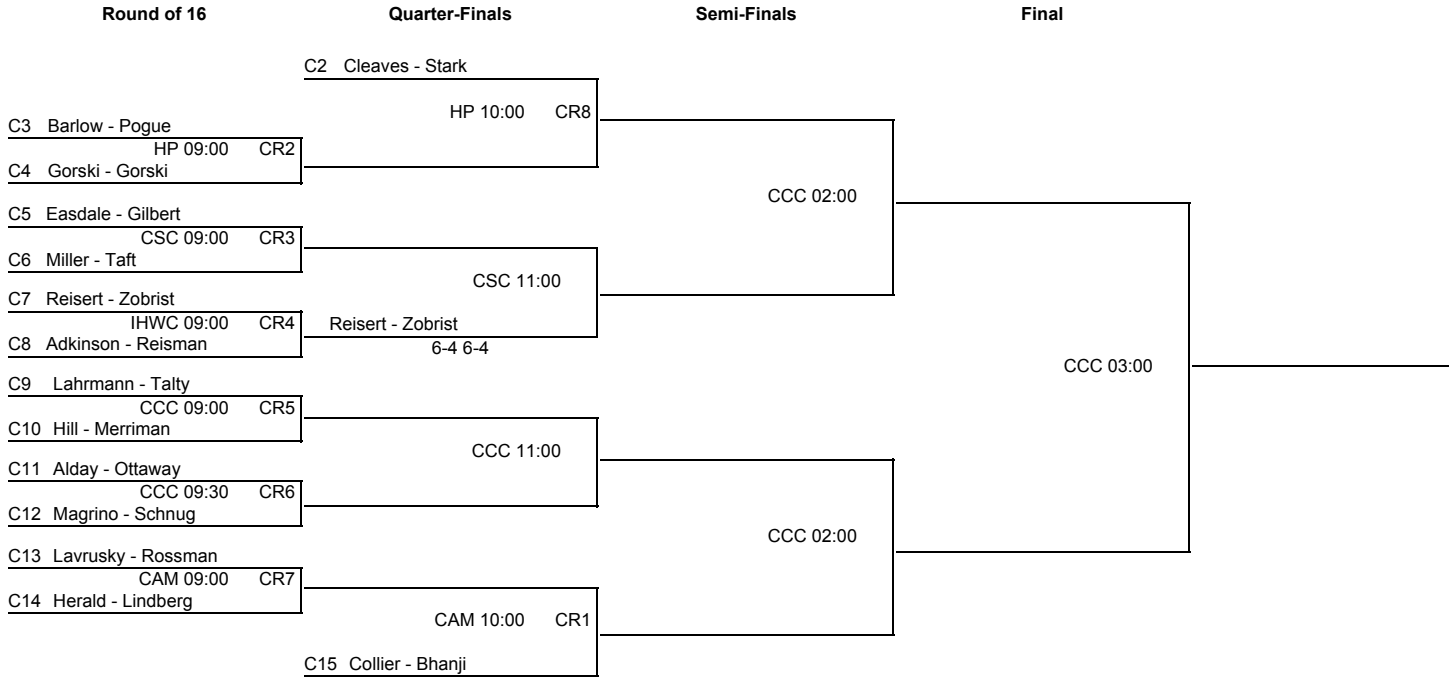

2013 Midwesterns
Friday - Sunday, January 11-13, 2013

Women's Open - Consolation