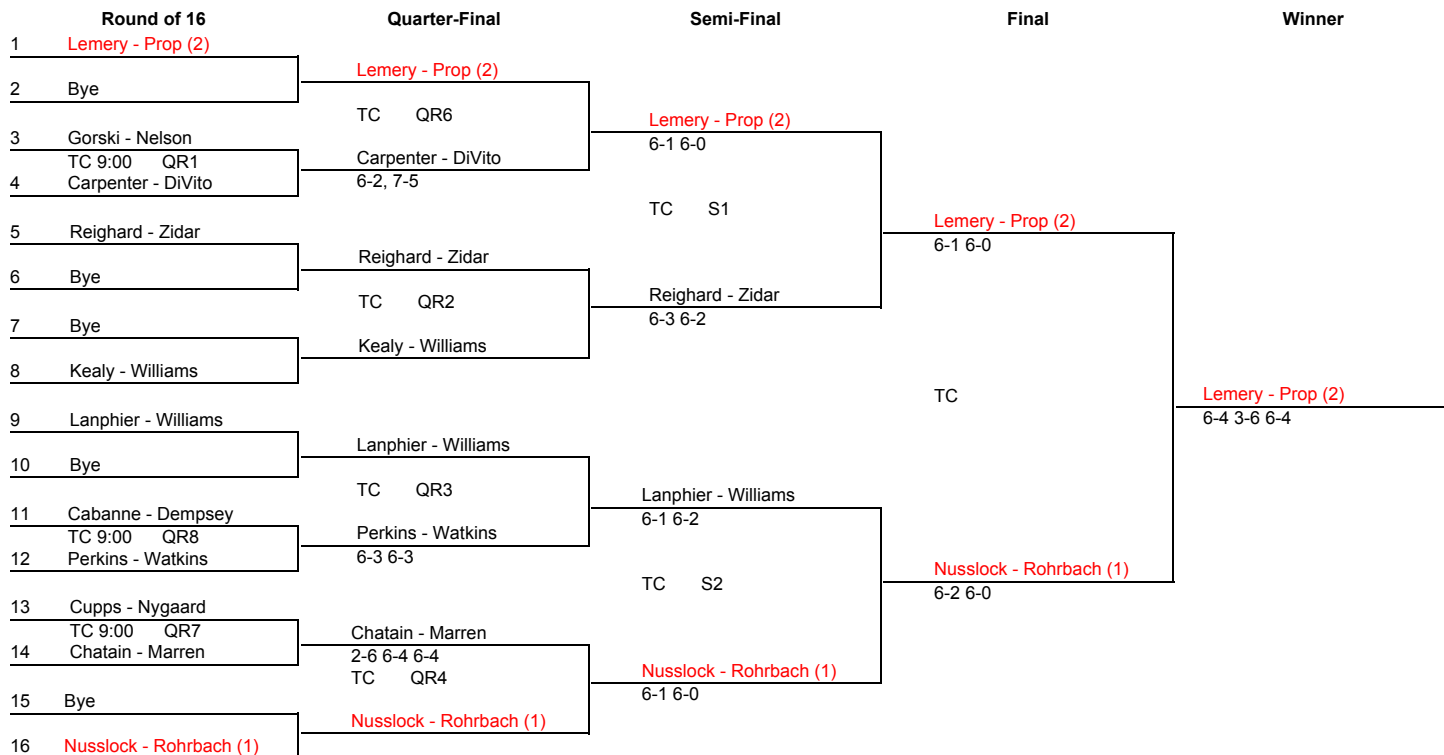

2013 Milwaukee Open Women
 Friday, October 18, 2013

Main Draw

2013 Milwaukee Open Women
Friday, October 18, 2013

3rd 4th Playoff Draw

	Final	Winner
S1	Reighard - Zidar	
	TC	Reighard - Zidar
S2	Lanphier - Williams	3-6 6-3 7-6(8-6)

2013 Milwaukee Open Women
 Friday, October 18, 2013

Quarter Reprive Draw

	Quarter-Final	Semi-Final	Final	Winner
QR1	Gorski - Nelson TC C1	Kealy - Williams 5-7 7-6 6-2 TC	Perkins - Watkins 5-7 6-1 7-5	Carpenter - DiVito 6-7 7-5 default
QR2	Kealy - Williams			
QR3	Perkins - Watkins TC	Perkins - Watkins 6-2 6-3	TC	
QR4	Chatain - Marren			
QR5	Bye TC	Carpenter - DiVito	Carpenter - DiVito 6-3 6-1	
QR6	Carpenter - DiVito			
QR7	Cupps - Nygaard TC C2	Cabanne - Dempsey 6-2 6-4		
QR8	Cabanne - Dempsey			