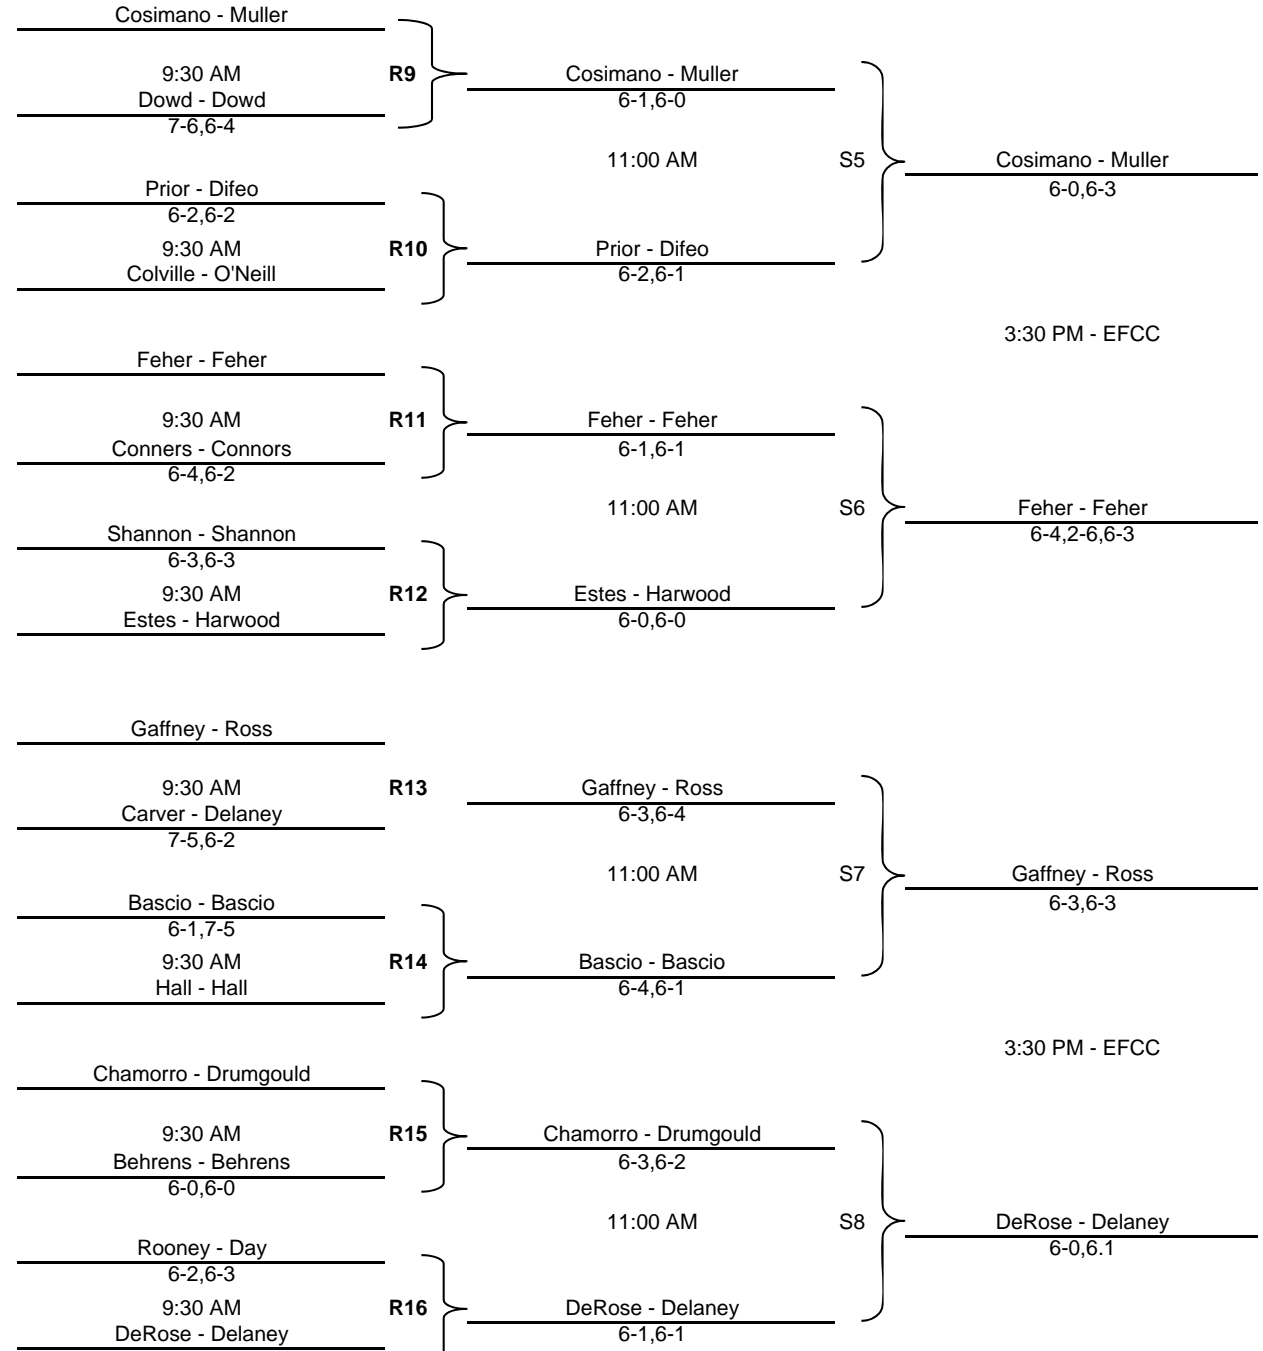

New Jersey State Mixed Championship - MAIN DRAW
January 5-6, 2013

WINNER:
Lefevre - Cash
7-6,7-6

1. **SEEDS:**
1. DeRose - DeLaney
  2. Erskine - Noyes
  3. Cosimano - Muller
  4. Lefevre - Cash
  5. Browne - O'Shaughnessy
  6. Crosta - Loring
  7. Gaffney - Ross
  8. Estes - Harwood

Short Hills Club	
33	Cosimano - Muller
34	Bye
35	Freeman - Freeman
8:30 AM	C9
36	Dowd - Dowd
37	Prior - Difeo
8:30 AM	C10
38	Preziosi - Preziosi
39	Bye
40	Colville - O'Neill
41	Feher - Feher
42	Bye
43	Connors - Connors
8:30 AM	C11
44	Ohlmuller - Ohlmuller
45	Shannon - Shannon
8:30 AM	C12
46	Lotz - Smith
47	Bye
48	Estes - Harwood
Montclair Golf Club	
49	Gaffney - Ross
50	Bye
51	Tierney - Tierney
8:30 AM	C13
52	Carver - Delaney
53	Bascio - Bascio
8:30 AM	C14
54	Larsen - Larsen
55	Bye
56	Hall - Hall
57	Chamorro - Drumgould
58	Bye
59	Behrens - Behrens
8:30 AM	C15
60	Ivans - Ivans
61	Tietjen - Tietjen
8:30 AM	C16
62	Rooney - Day
63	Bye
64	DeRose - Delaney