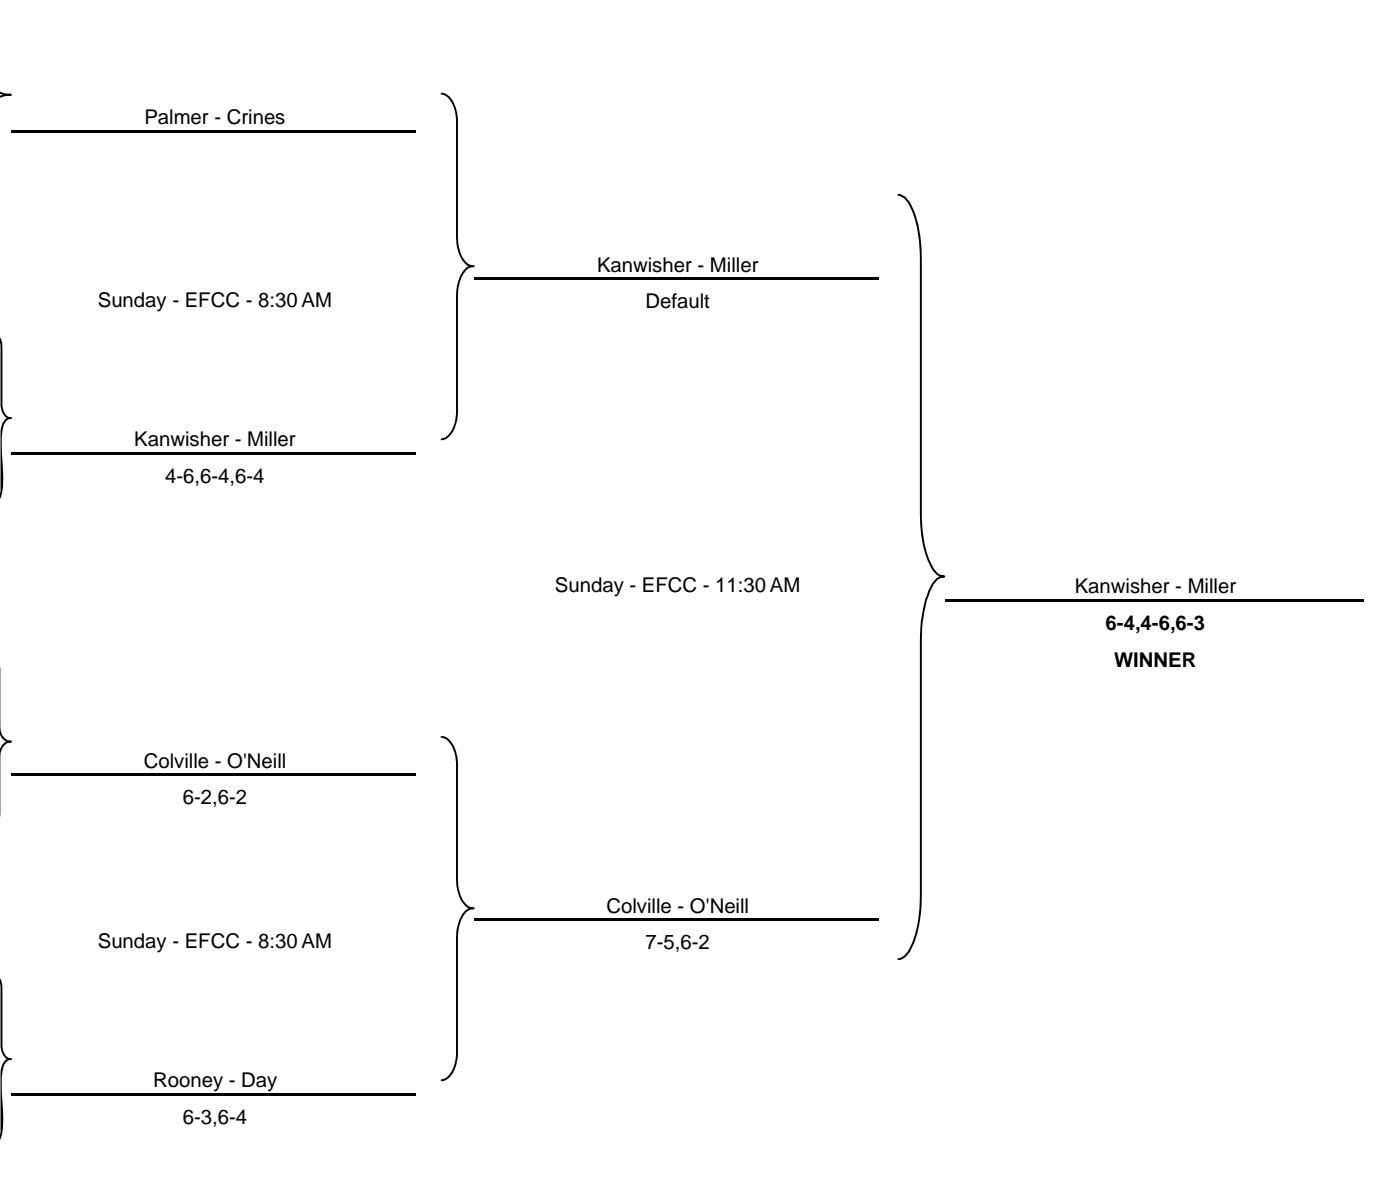

New Jersey State Mixed Championship - 32 REPRIEVE

January 5-6, 2013

Essex Fells Country Club

	R1	Stuhler - Stuhler
11:45 AM		
	R2	Palmer - Crines
	R3	Cusack - Broderick
11:45 AM		
	R4	Marchese - Marchese

Palmer - Crines
6-1,6-1
2:30 PM - SHC
Cusack - Broderick
7-6,6-1

Orange Lawn Tennis Club

	R5	Kanwisher - Miller
11:45 AM		
	R6	McDonald - McDonald
	R7	Proscia - Proscia
11:45 AM		
	R8	Whiteman - Whiteman

Kanwisher - Miller
6-4,4-6,6-2
2:30 PM - SHC
Whiteman - Whiteman
6-2,6-3

Short Hills Club

	R9	Dowd - Dowd
11:45 AM		
	R10	Colville - O'Neill
	R11	Connors - Connors
11:45 AM		
	R12	Shannon - Shannon

Colville - O'Neill
6-0,6-3
2:30 PM - SHC
Connors - Connors
6-1,6-3

Montclair Golf Club

	R13	Carver - Delaney
11:45 AM		
	R14	Hall - Hall
	R15	Behrens - Behrens
11:45 AM		
	R16	Rooney - Day

Carver - Delaney
1-6,7-5,6-4
2:30 PM - SHC
Rooney - Day
4-6,6-0,7-6