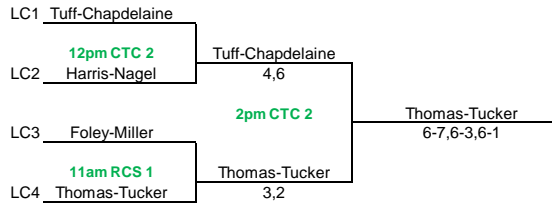

Peachtree Invitational 2013 Women's Draw

MAIN DRAW

Seeds:
 1. Layton-Wein
 2. Goldenberg-LeRoux

LAST CHANCE

REPRIEVE