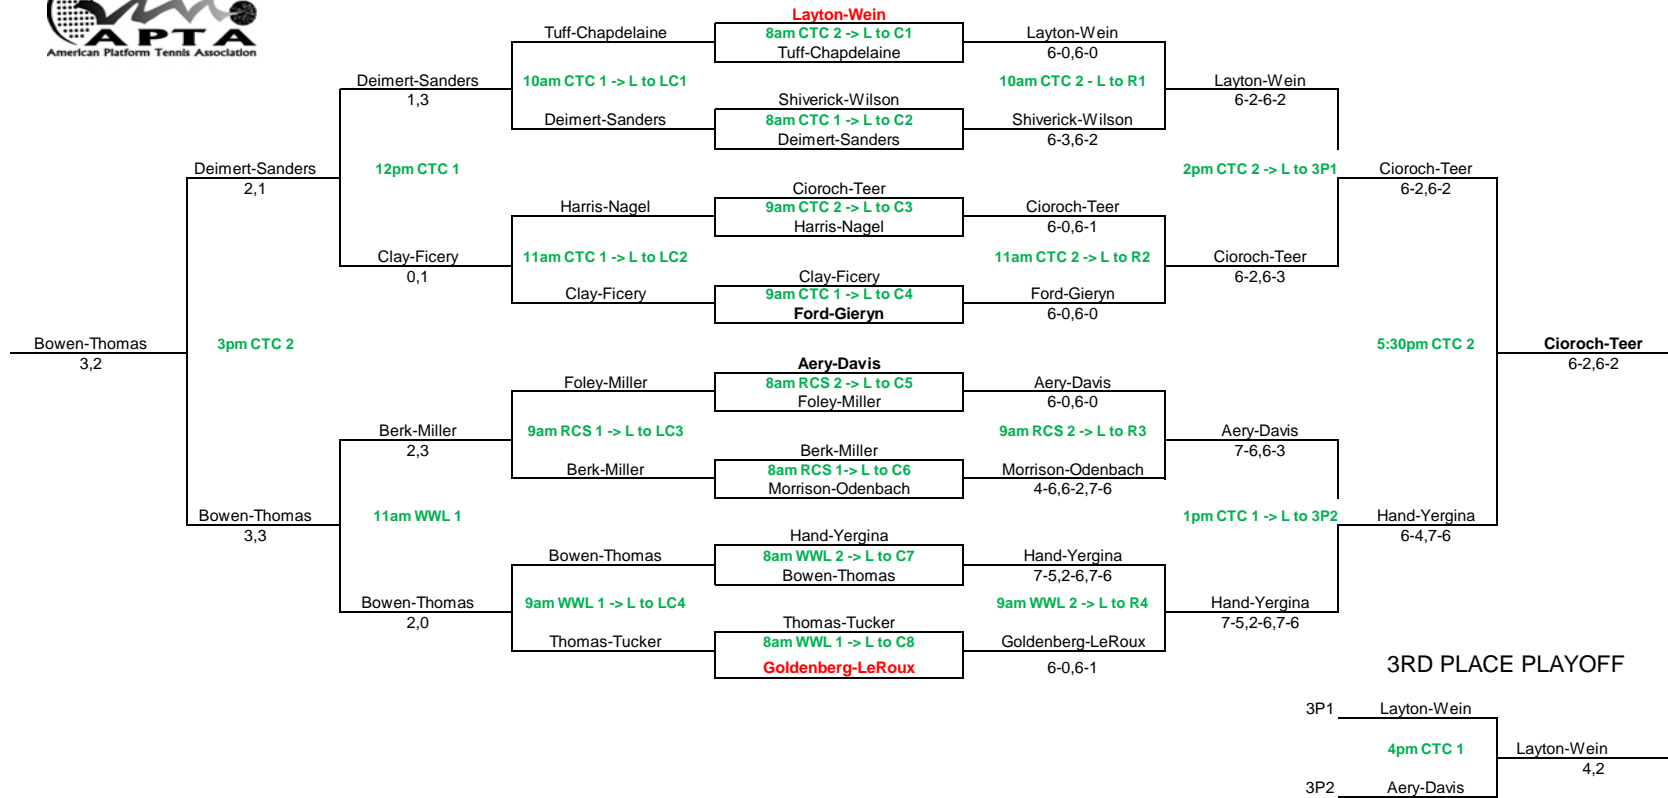

Peachtree Invitational 2013 Women's Draw

MAIN DRAW

Seeds:
 1. Layton-Wein
 2. Goldenberg-LeRoux

LAST CHANCE

REPRIEVE