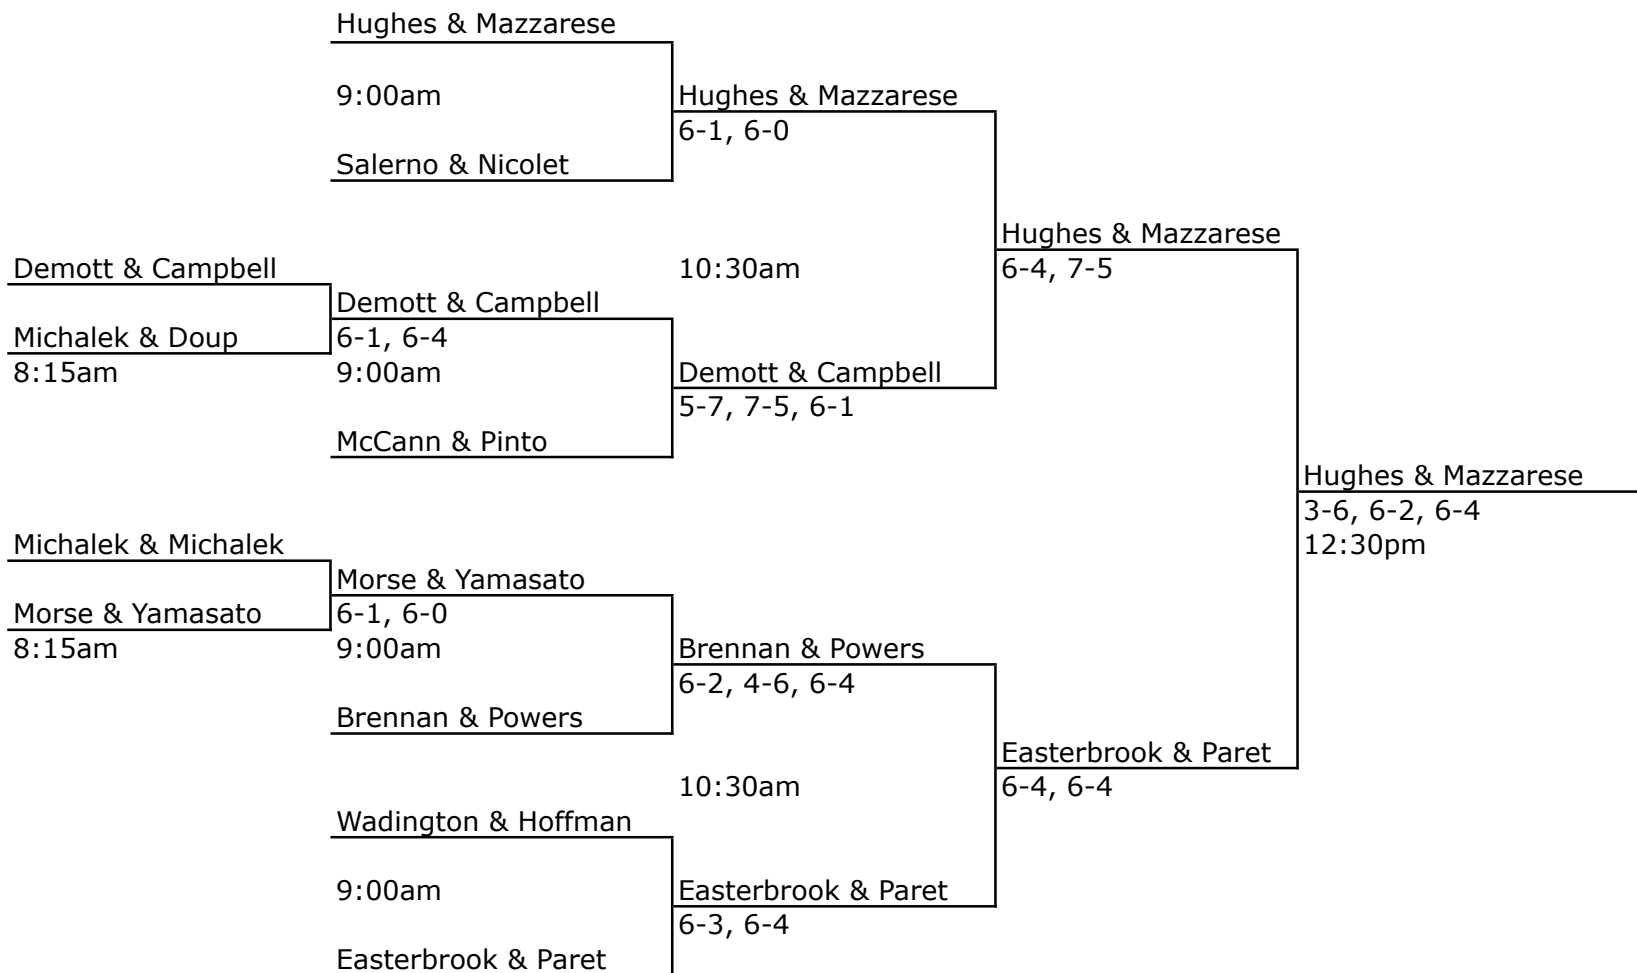

4th Annual Slow & Low Paddle Classic  
 28-Sep-13  
 New Canaan Field Club

- Seeded Teams  
 1. Hughes & Mazzaresse  
 2. Easterbrook & Paret

Consolation Draw

Reprieve Draw

Consolation Reprieve Draw