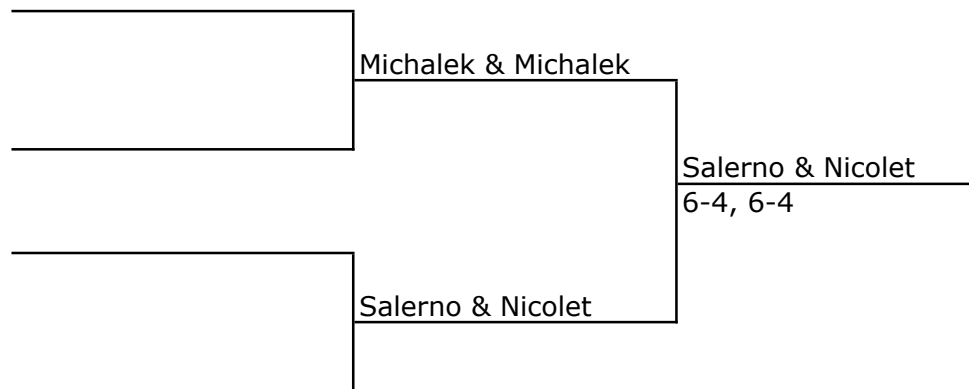

4th Annual Slow & Low Paddle Classic  
 28-Sep-13  
 New Canaan Field Club

- Seeded Teams  
 1. Hughes & Mazzaresse  
 2. Easterbrook & Paret

Consolation Draw

Reprieve Draw

Consolation Reprieve Draw