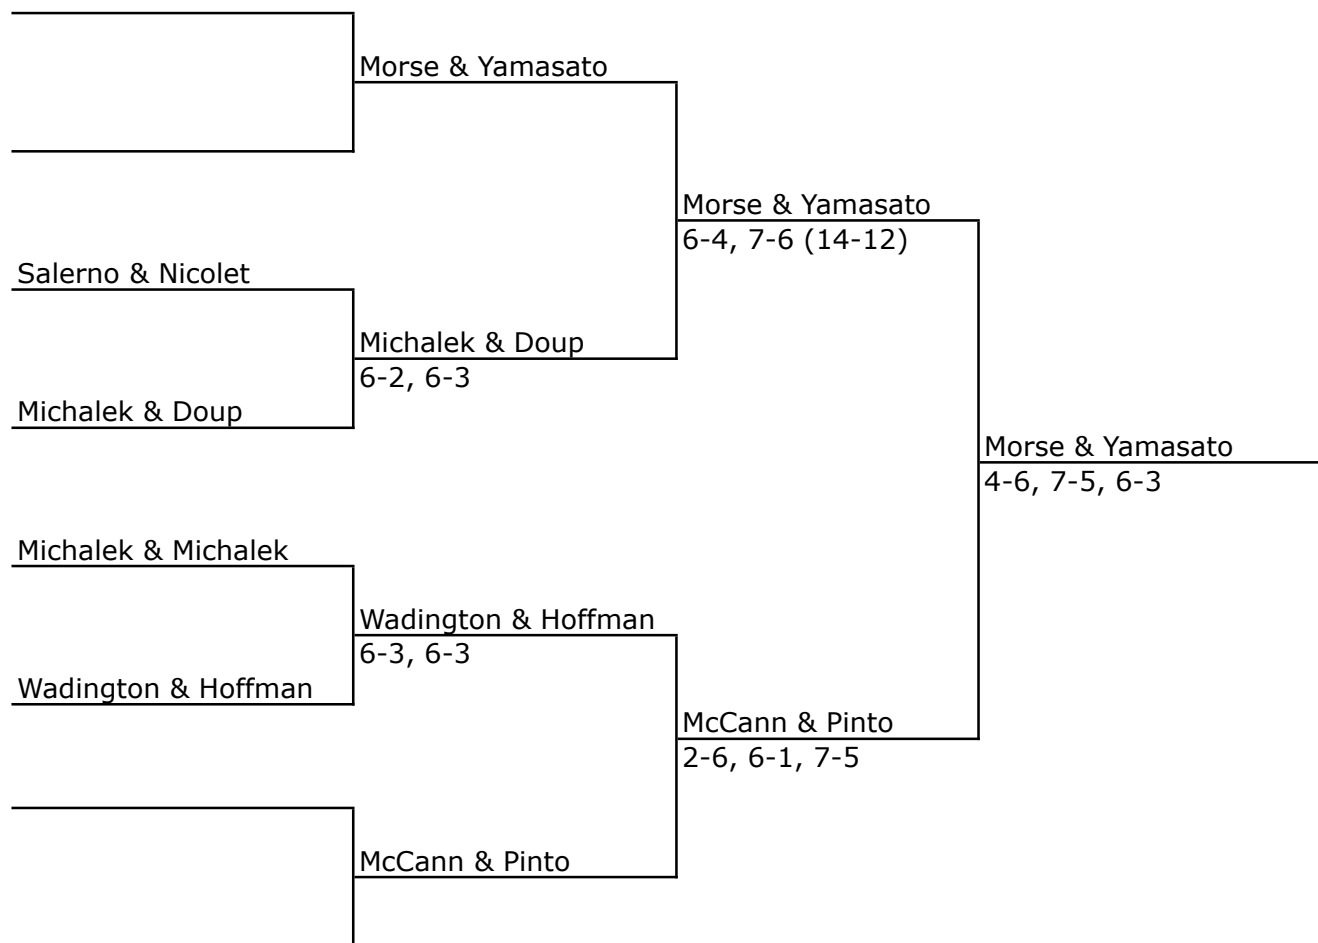

4th Annual Slow & Low Paddle Classic  
 28-Sep-13  
 New Canaan Field Club

- Seeded Teams  
 1. Hughes & Mazzaresse  
 2. Easterbrook & Paret

Consolation Draw

Reprieve Draw

Consolation Reprieve Draw