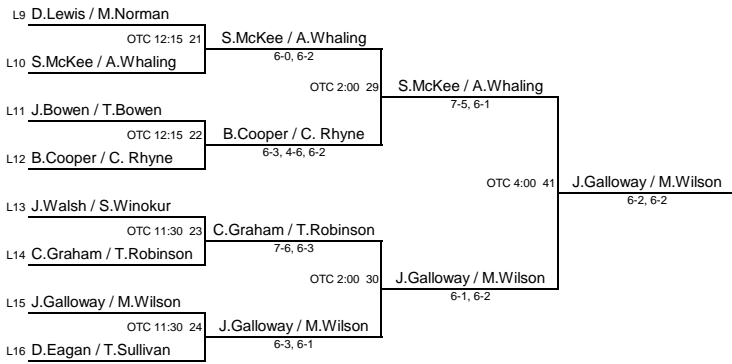

2014 SOUTHERN INVITATIONAL PLATFORM TENNIS TOURNAMENT

OPEN DRAW

Round of 16 Consolation