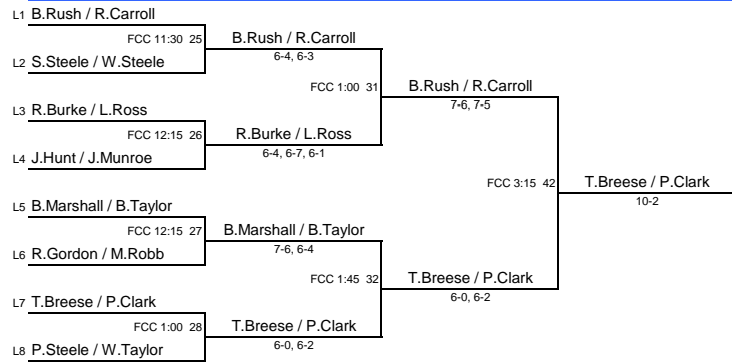

Round of 24 Consolation

Bud Bowl