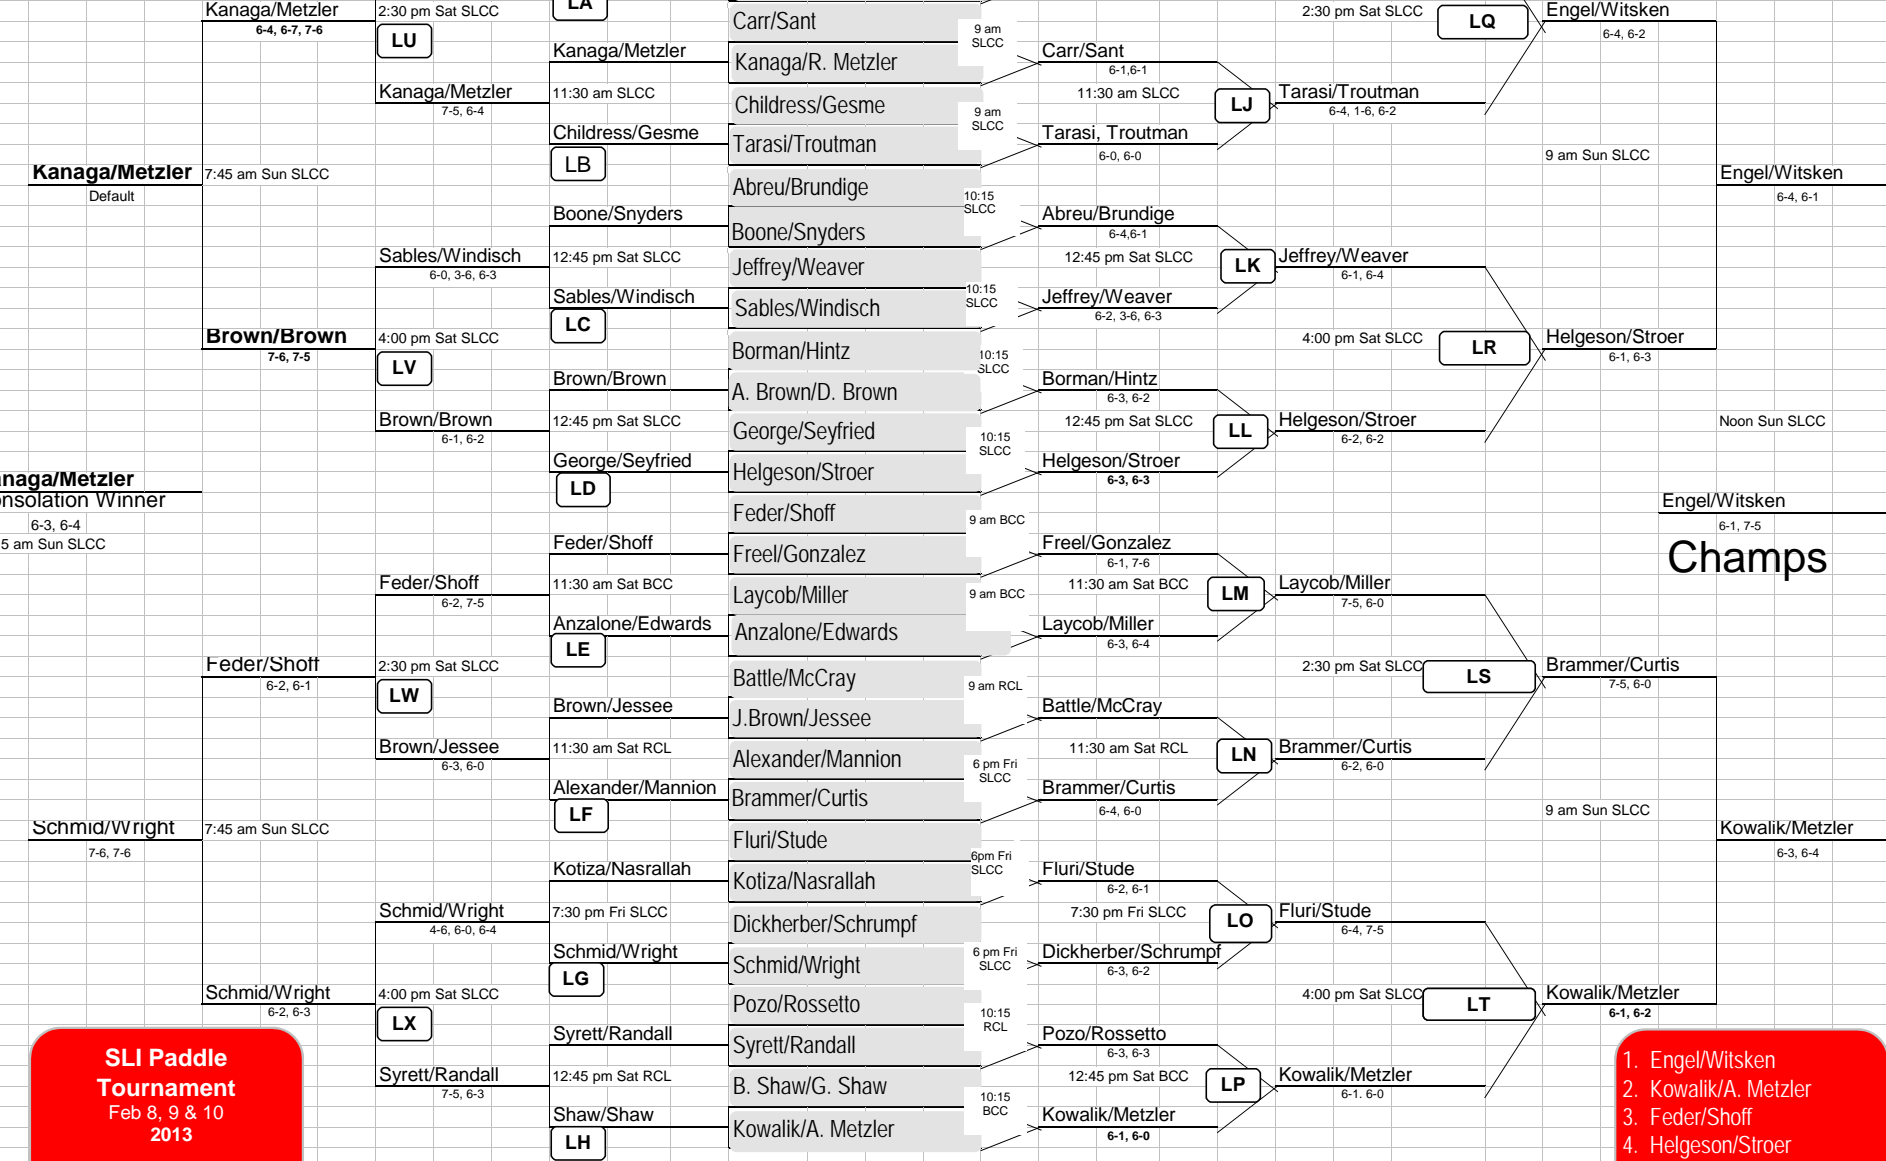

Finals - Back
Semis - Back
Quarters - Back
Round of 16 -Back
First Round
Round of 16
Quarters
Semis
Finals

**Kanaga/Metzler**  
Default  
7:45 am Sun SLCC

**Kanaga/Metzler**  
Consolation Winner  
6-3, 6-4  
10:15 am Sun SLCC

**Schmid/Wright**  
7:45 am Sun SLCC  
7-6, 7-6

**Schmid/Wright**  
4:00 pm Sat SLCC  
6-2, 6-3

**SLI Paddle Tournament**  
Feb 8, 9 & 10  
2013

1. Engel/Witsken
2. Kowalik/A. Metzler
3. Feder/Shoff
4. Helgeson/Stroer