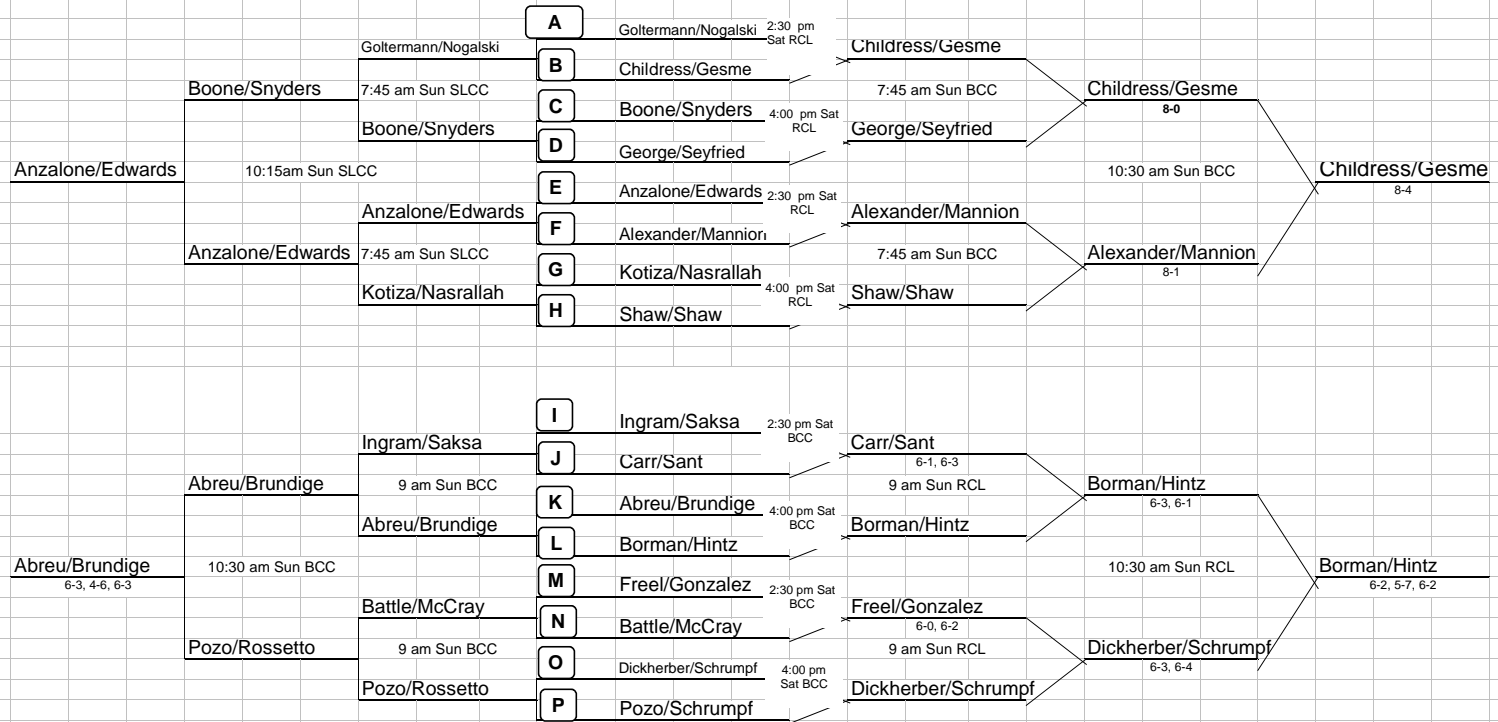

Finals - Back
Semis - Back
Quarters - Back
Round of 16 -Back
First Round
Round of 16
Quarters
Semis
Finals

**Kanaga/Metzler**  
Default  
7:45 am Sun SLCC

**Kanaga/Metzler**  
Consolation Winner  
6-3, 6-4  
10:15 am Sun SLCC

**Schmid/Wright**  
7:45 am Sun SLCC  
7-6, 7-6

**Schmid/Wright**  
4:00 pm Sat SLCC  
6-2, 6-3

**SLI Paddle Tournament**  
Feb 8, 9 & 10  
2013

1. Engel/Witsken
2. Kowalik/A. Metzler
3. Feder/Shoff
4. Helgeson/Stroer