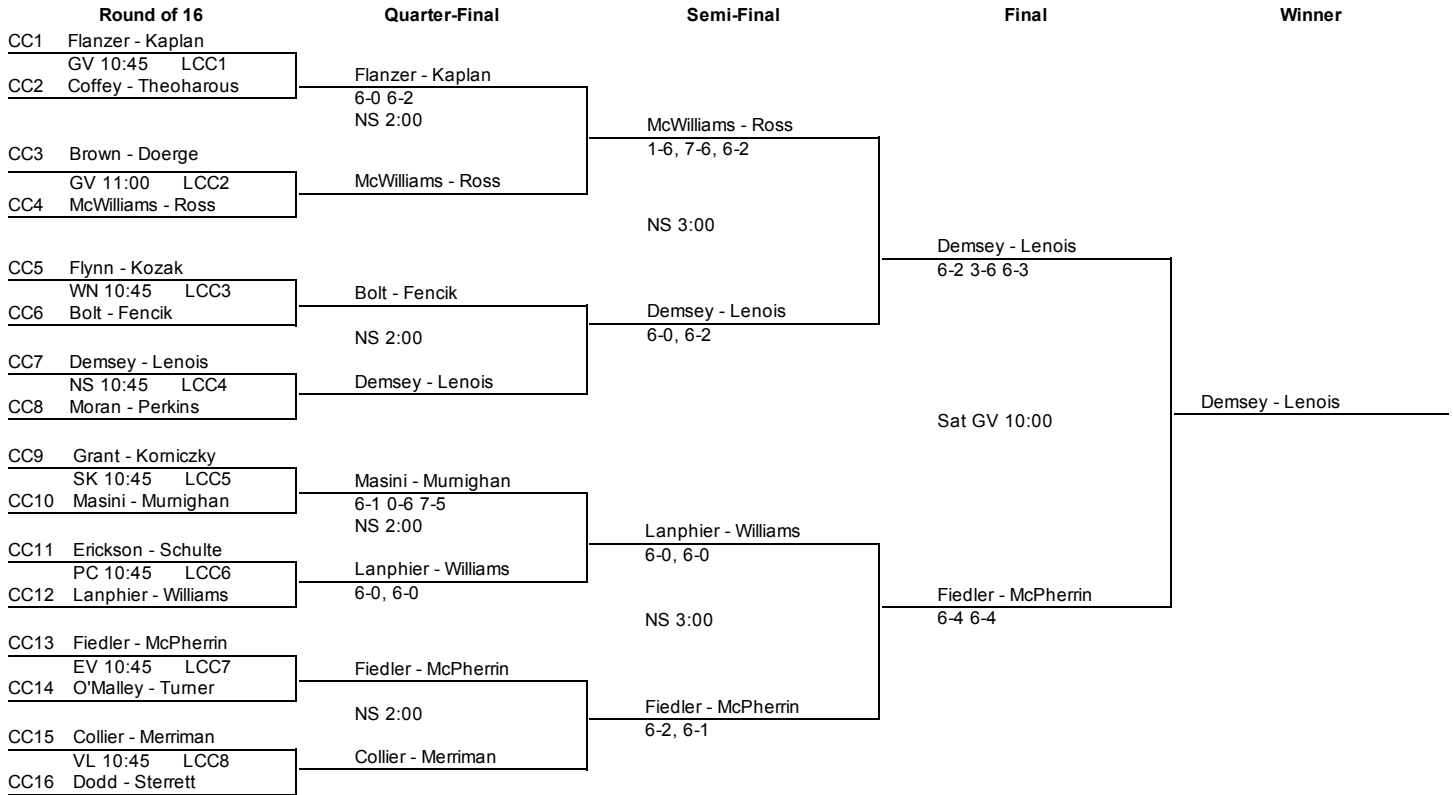

Chicago Charities Women's Open
Friday, Nov 7 - Saturday, Nov 8, 2014

2nd Round Consolation Draw