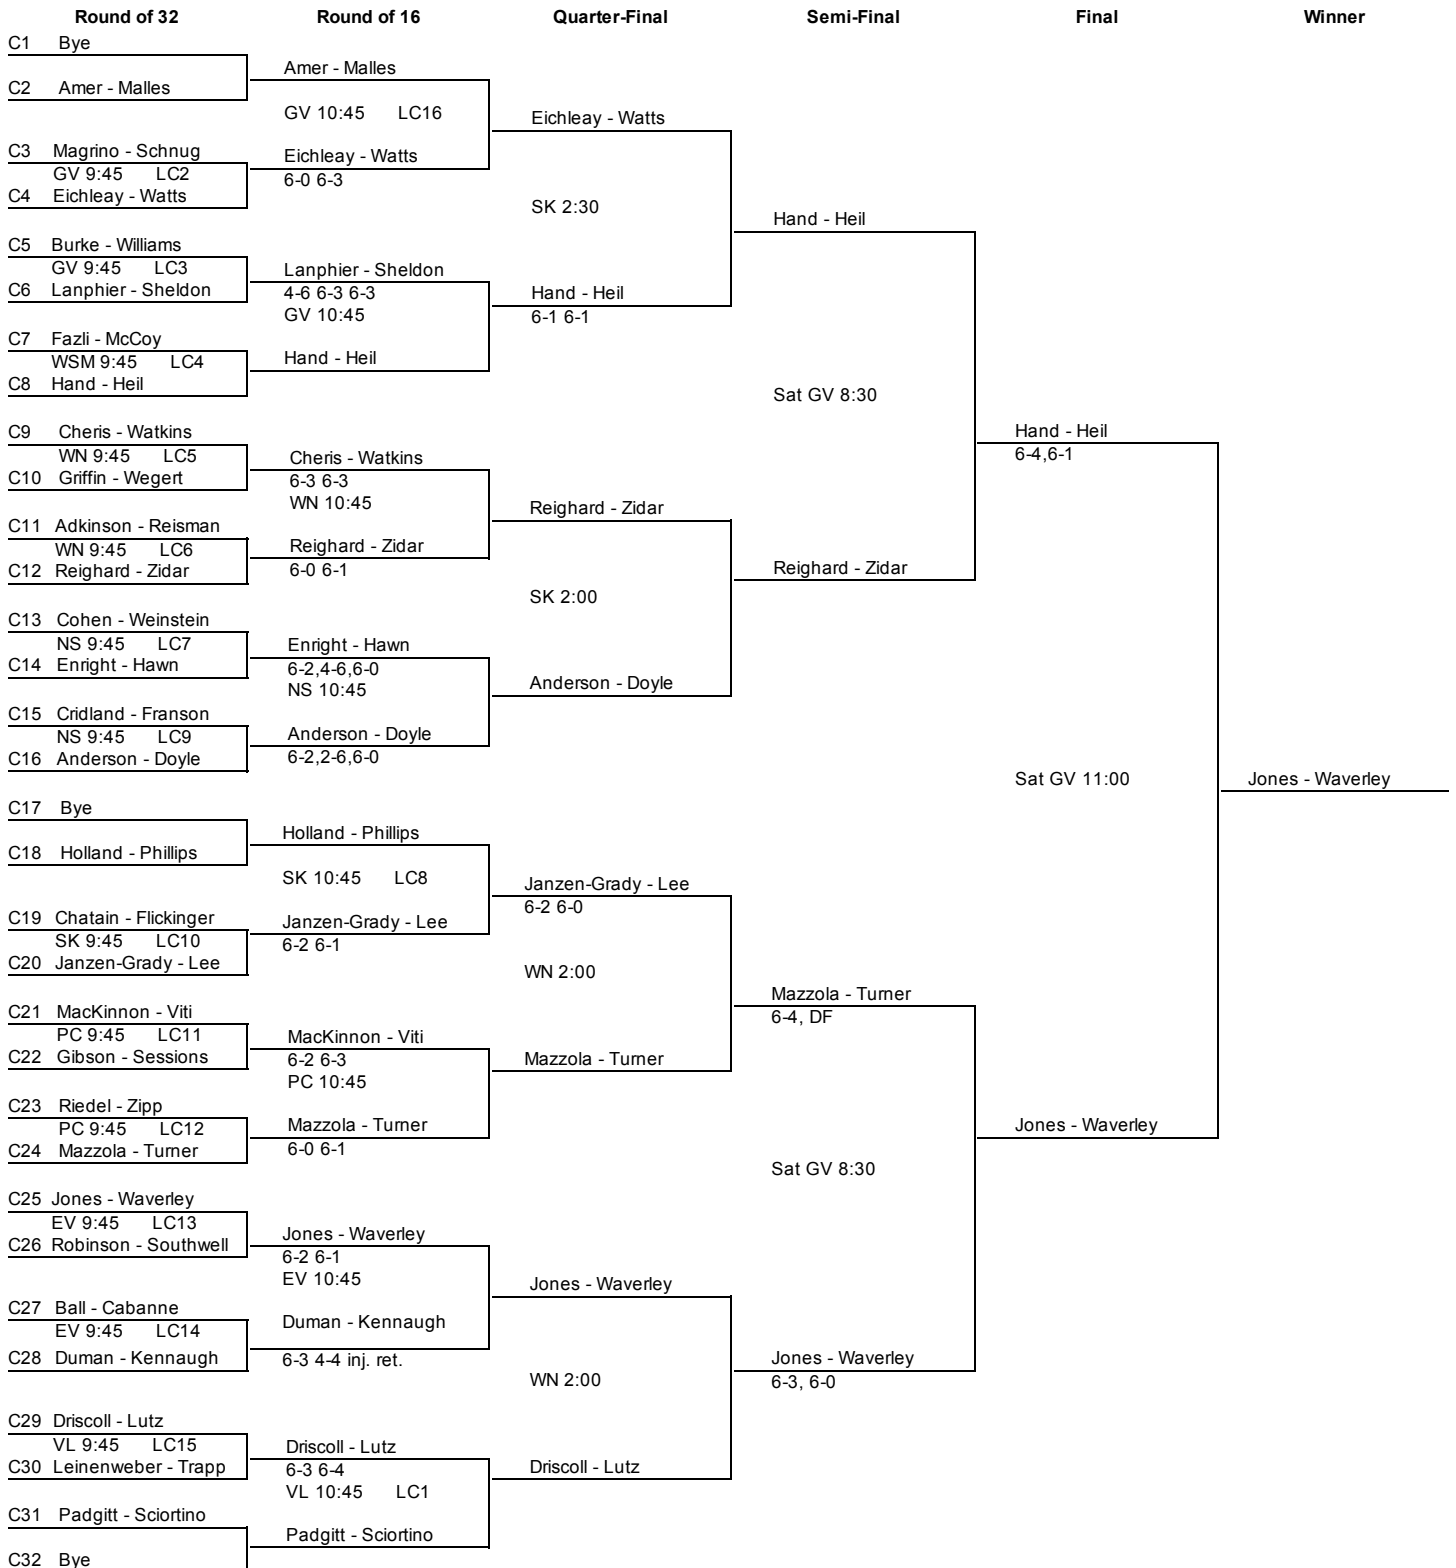

Chicago Charities Women's Open
Friday, Nov 7 - Saturday, Nov 8, 2014

1st Round Consolation Draw