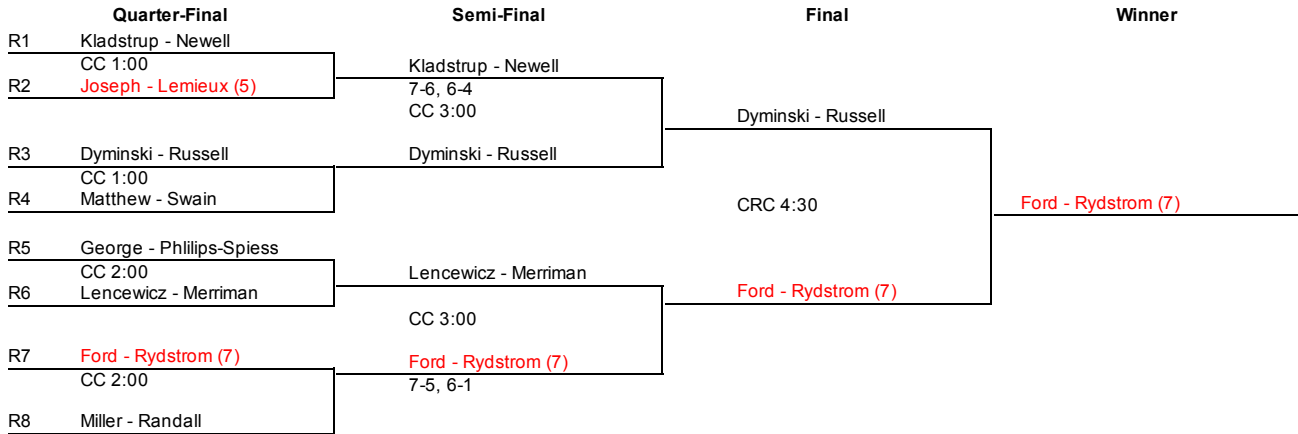

Cleveland Masters Women's Open
Saturday, Nov 15 - Sunday, Nov 16, 2014

Reprive Draw