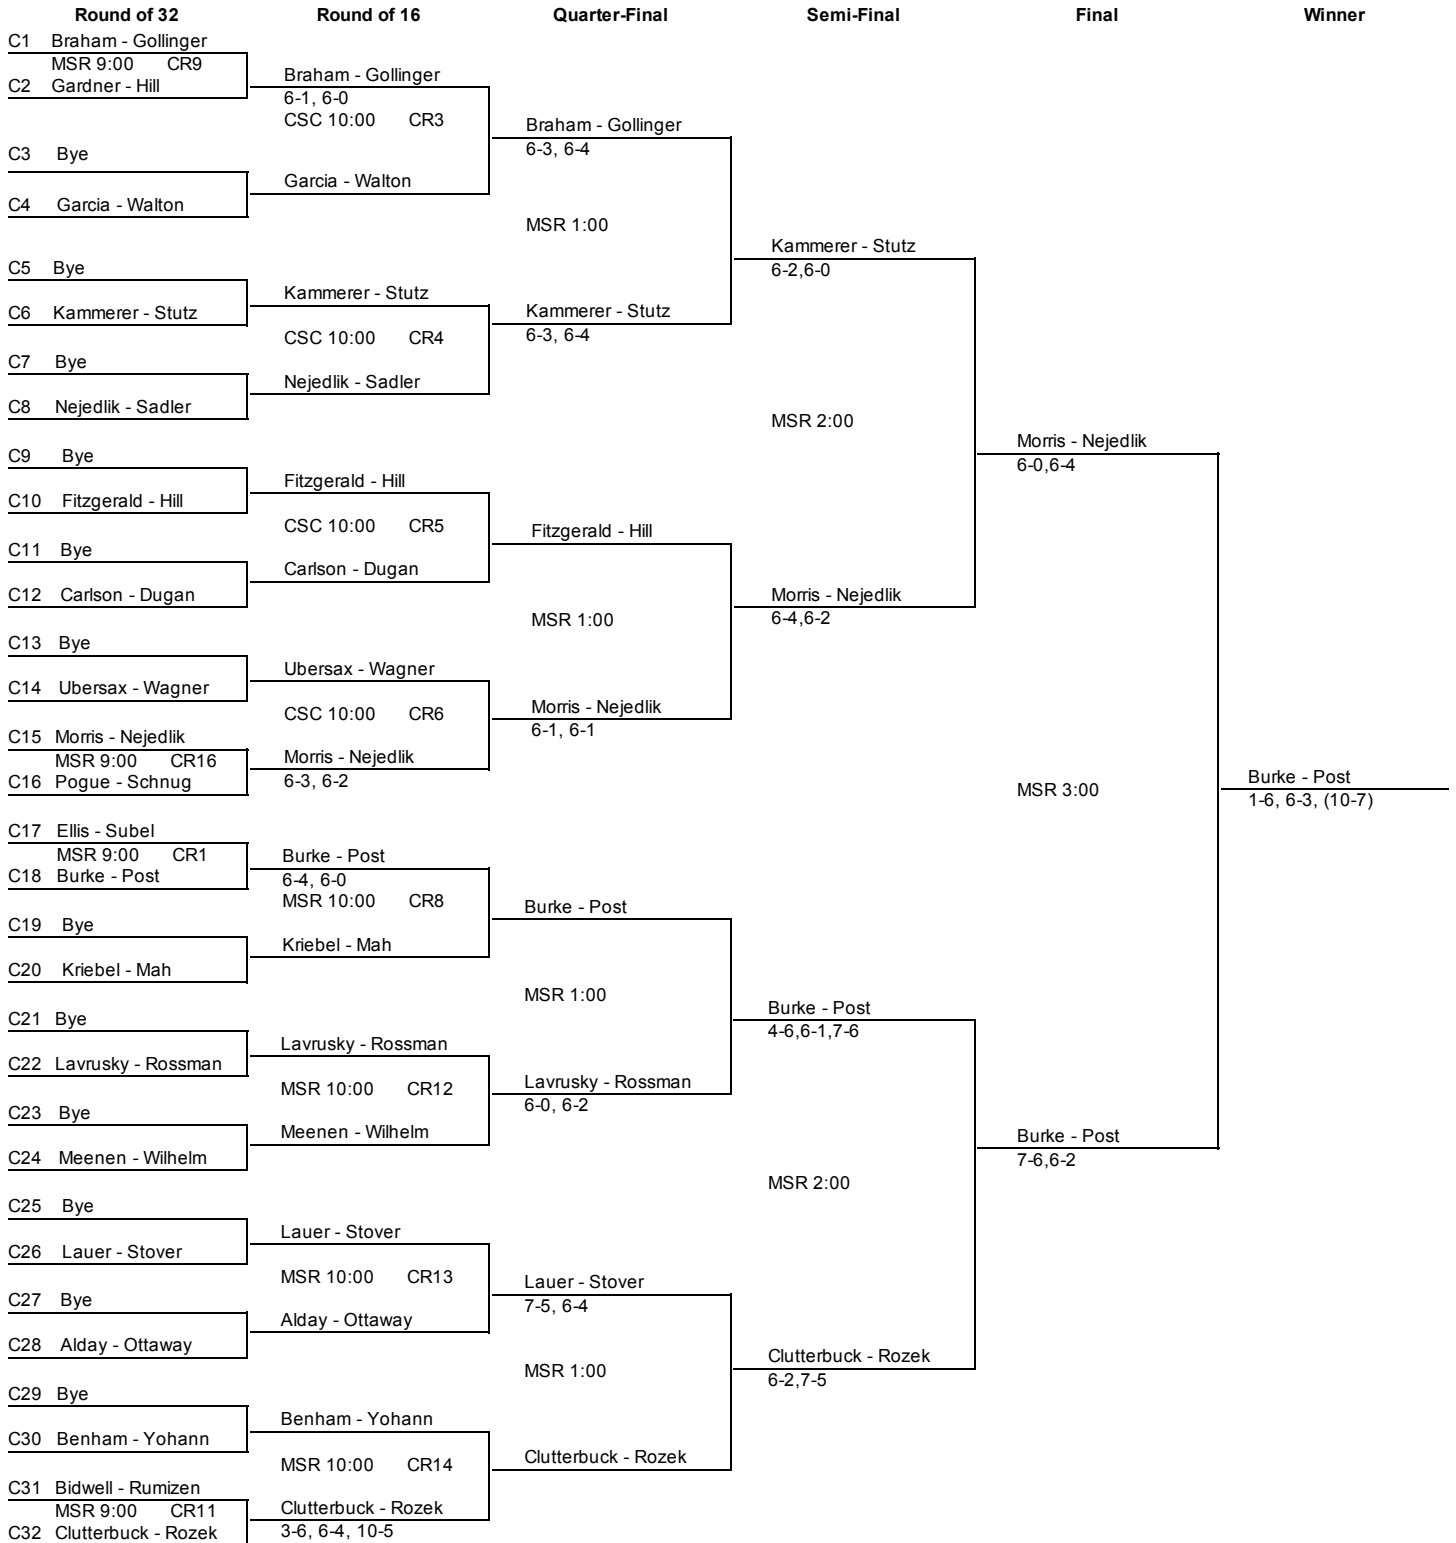

Cleveland Masters Women's Open
Saturday, Nov 15 - Sunday, Nov 16, 2014

Consolation Draw