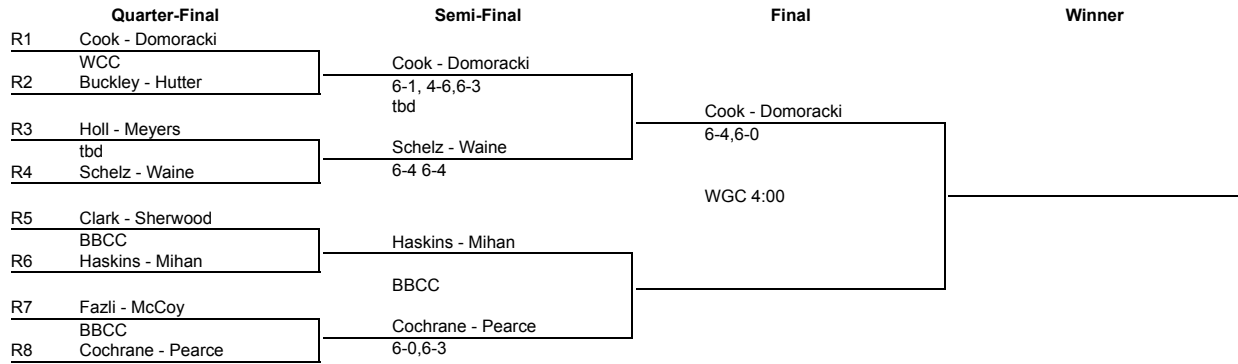

Greater Boston Women's Open
Saturday, December 13, 2014

Reprive Draw

Wilson. MORE WIN.