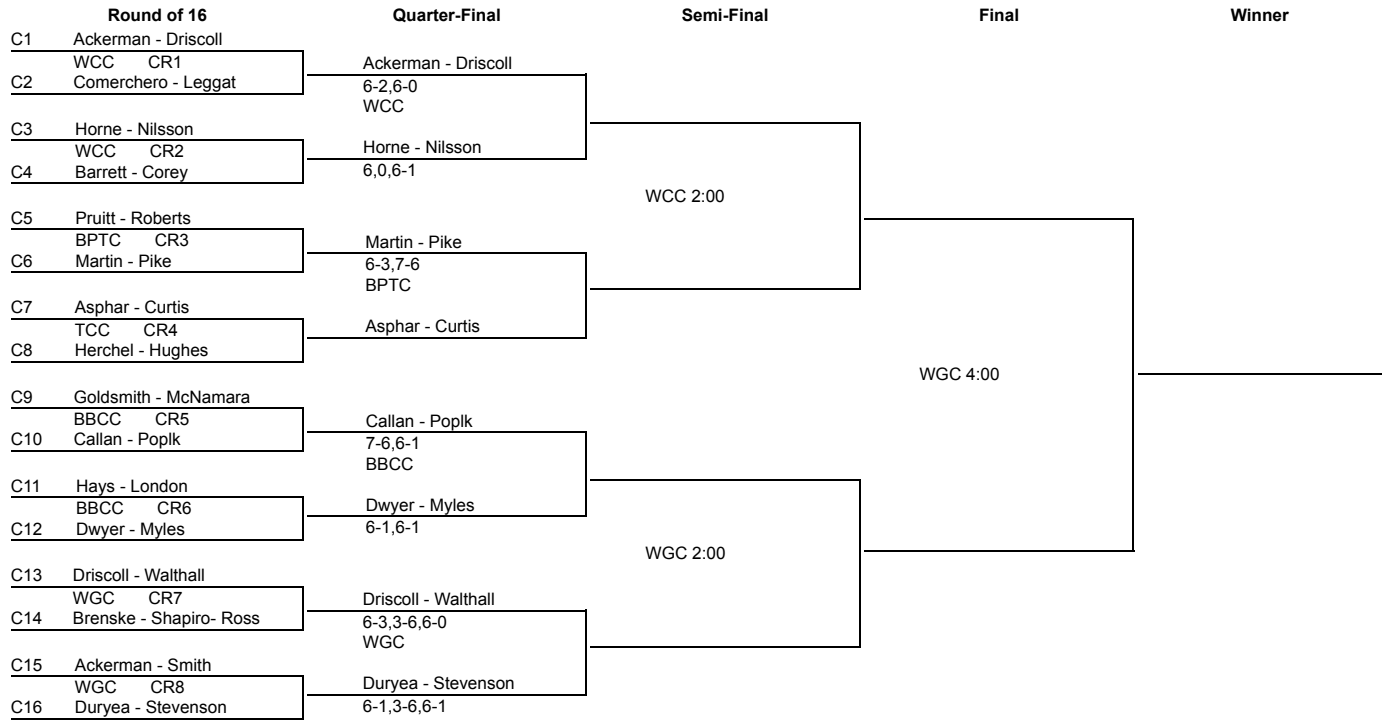

Greater Boston Women's Open
Saturday, December 13, 2014

Consolation Draw