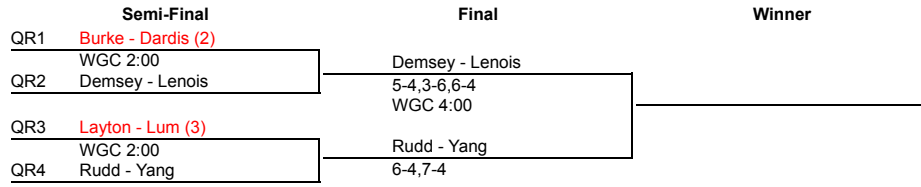

Greater Boston Women's Open
Saturday, December 13, 2014

Quarter Reprive Draw