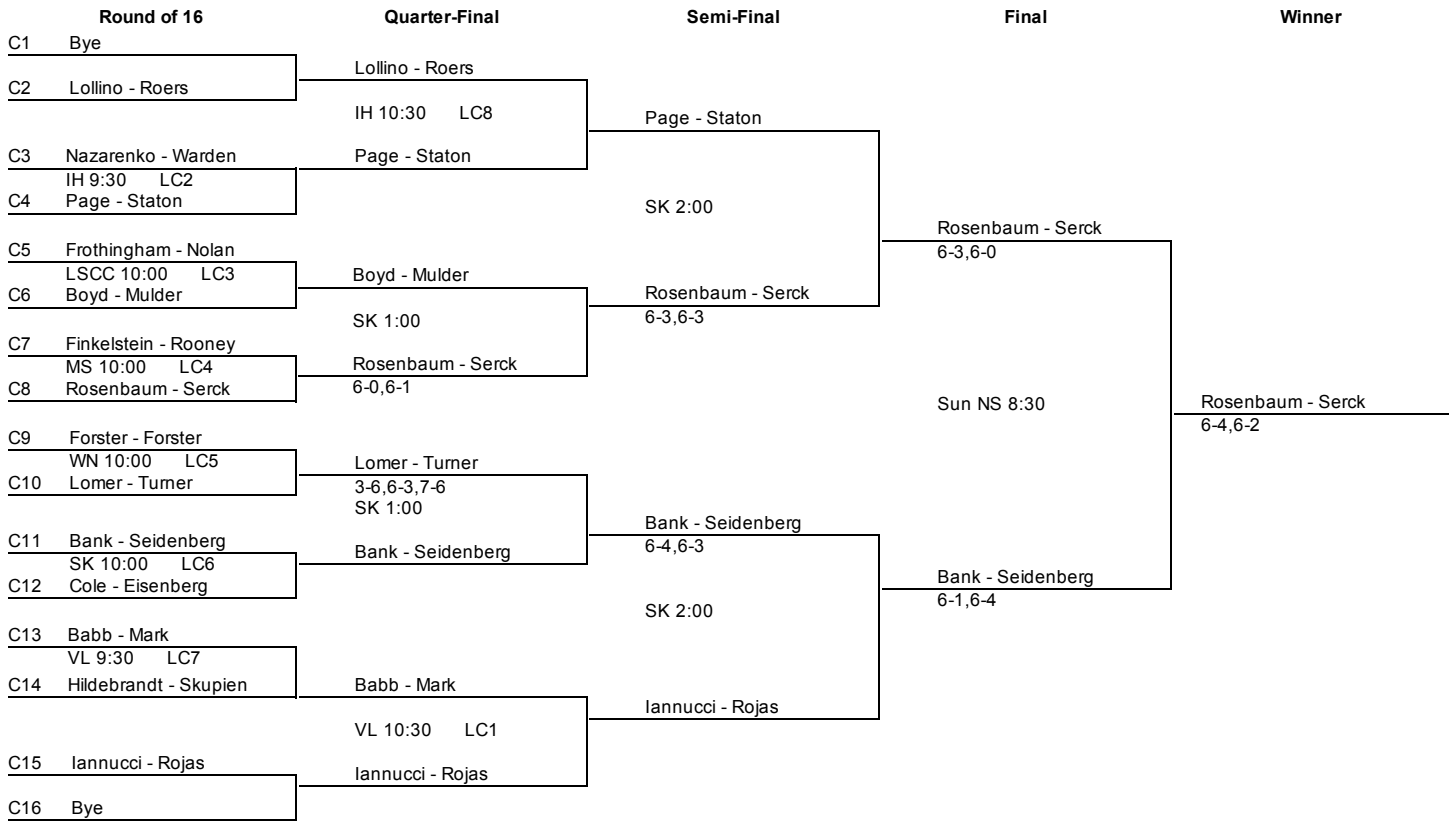

Illinois Men's Intermediates B Flight
Saturday, Nov 22 - Sunday, Nov 23, 2014

32 Consolation Draw