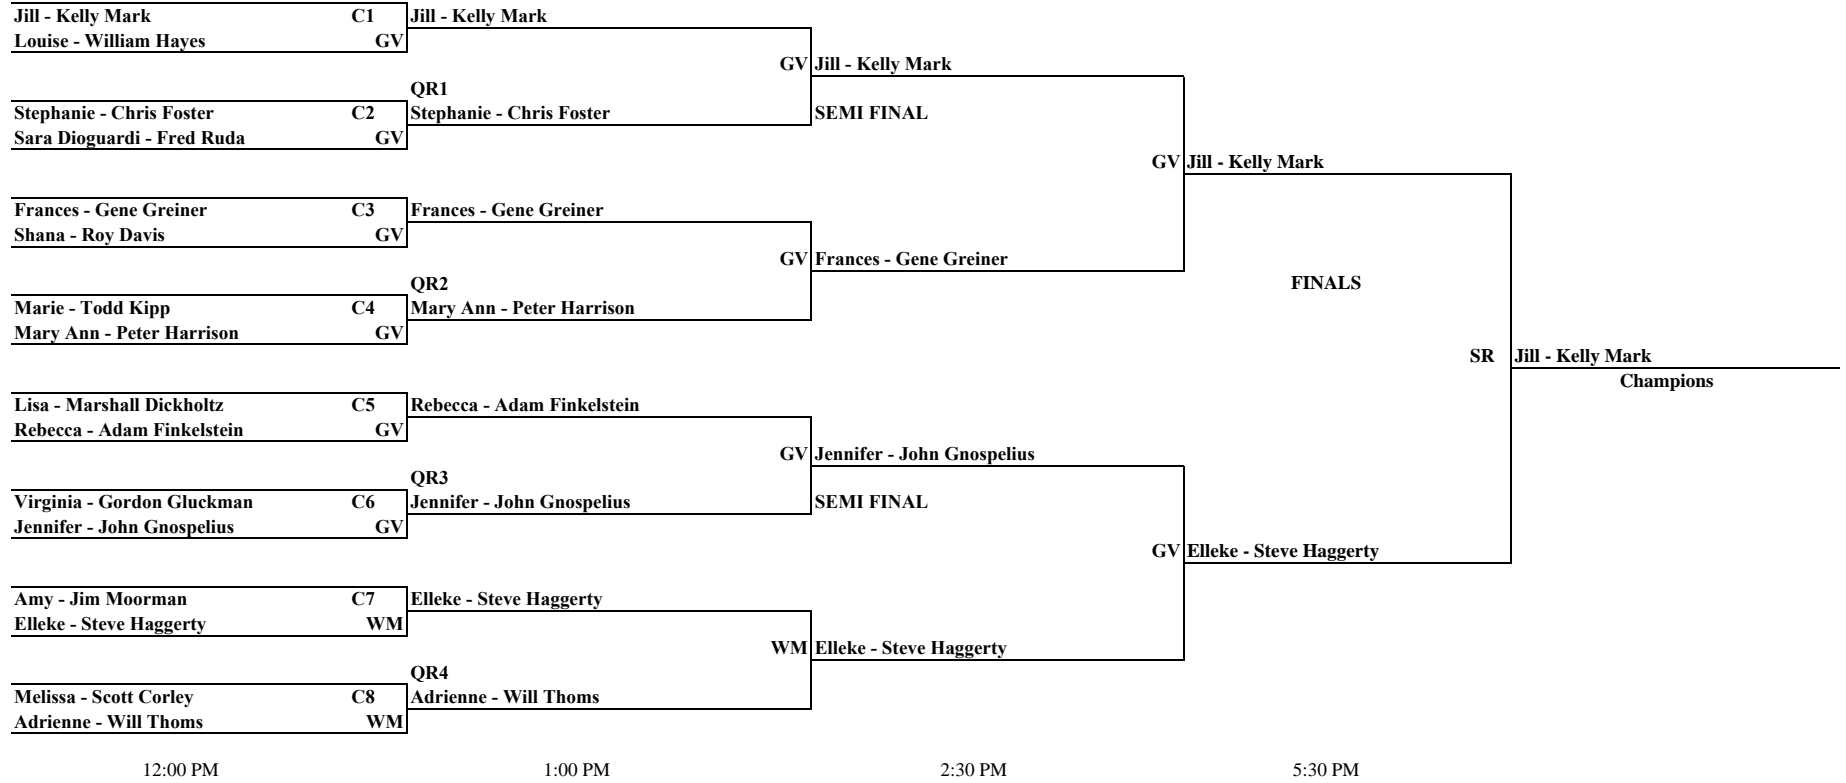

**CONSOLATION DRAW - C Division**

**TEXT RESULTS TO:  
312-593-4789**

**QUARTER-REPRIEVE**  
**C Division**

**TEXT RESULTS TO:**  
**312-593-4789**

**LAST CHANCE**