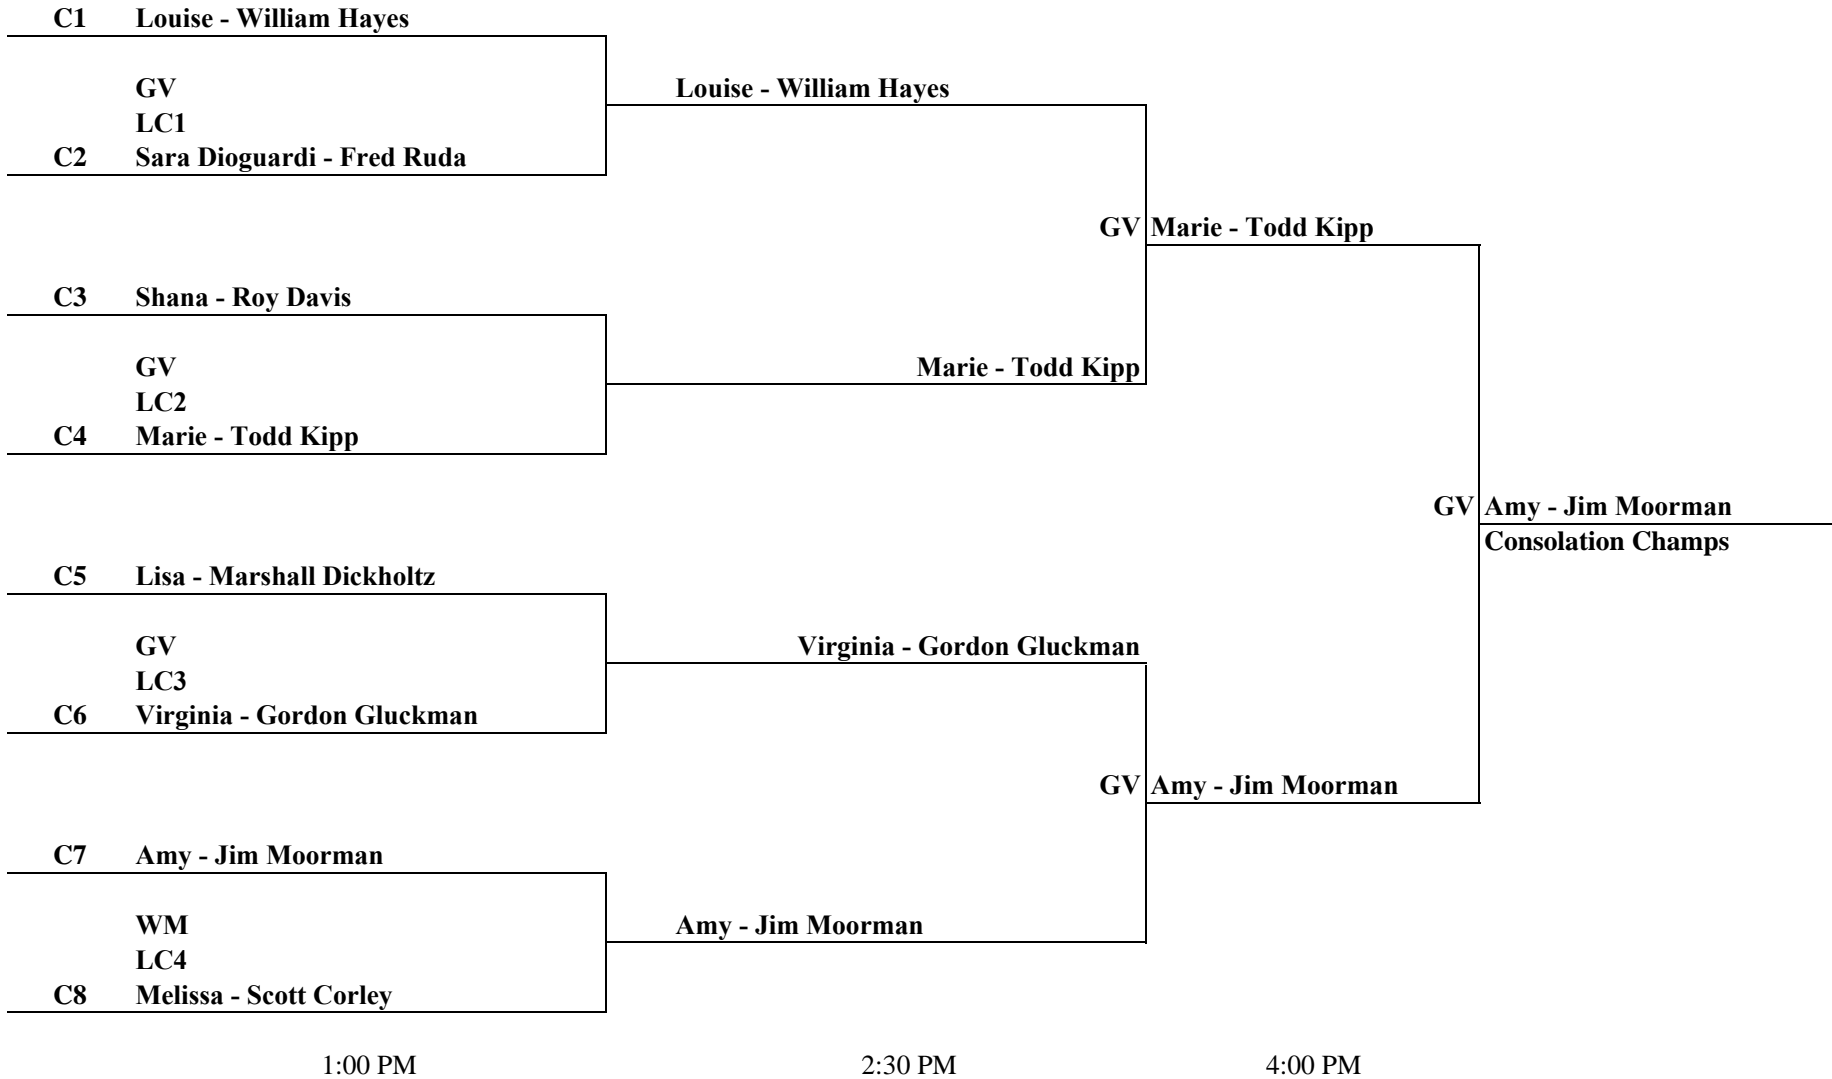

**CHAMPIONSHIP DRAW - C Division**

TEXT RESULTS TO:  
312-593-4789

GV GLENVIEW CC  
WM WESTMORELAND CC  
SR SUNSET RIDGE CC

- Players Seeded
- 1 Jill - Kelly Mark
  - 2 Adrienne - Will Thoms
  - 3 Lisa - Marshall Dickholtz
  - 4 Mary Ann - Peter Harrison

**CONSOLATION DRAW - C Division**

**TEXT RESULTS TO:  
312-593-4789**

**QUARTER-REPRIEVE**  
**C Division**

**TEXT RESULTS TO:**  
**312-593-4789**

**LAST CHANCE**