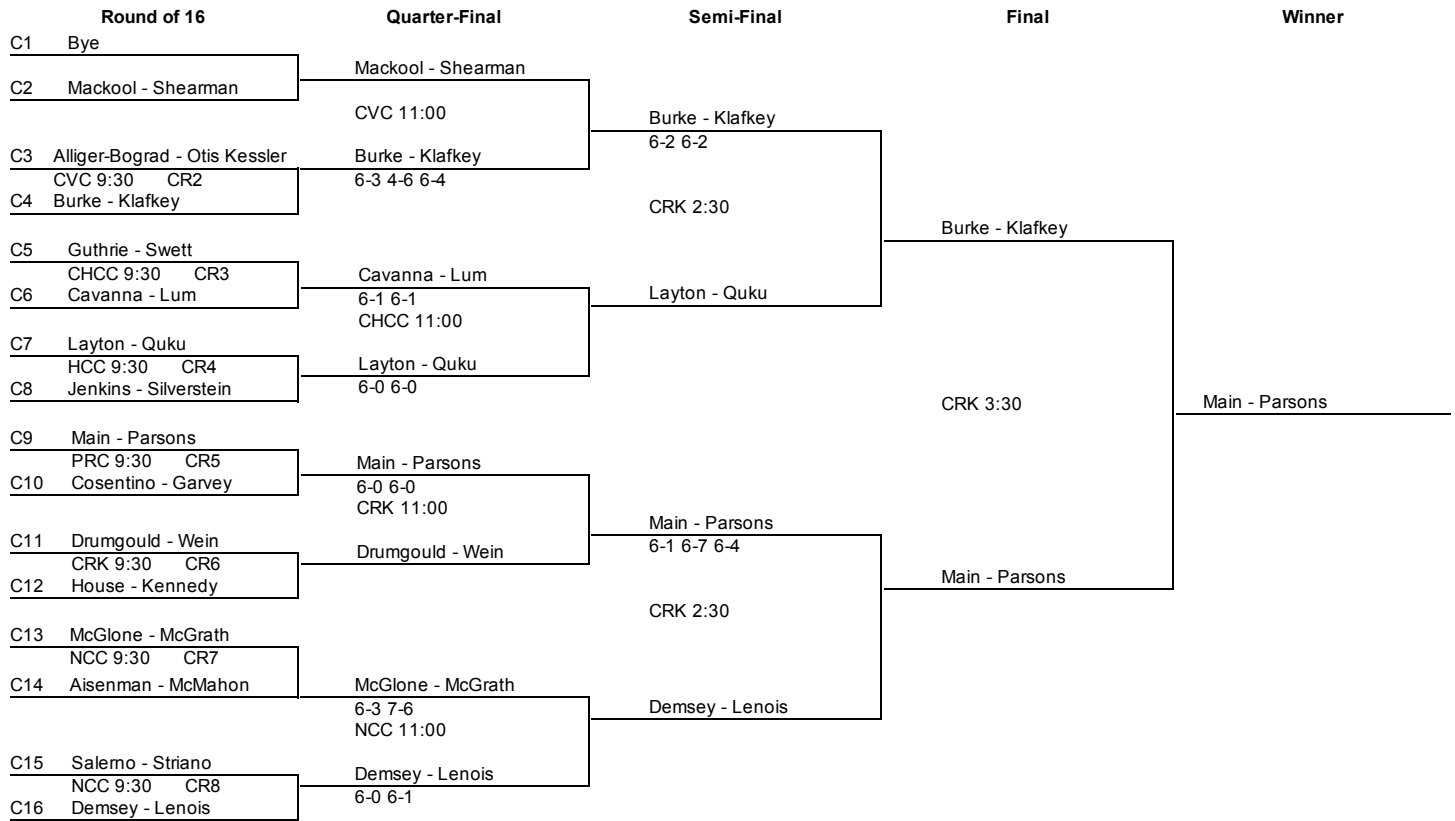

Long Island Invitational Women's Championship
Friday, Dec 5 - Saturday, Dec 6, 2014

Consolation Draw