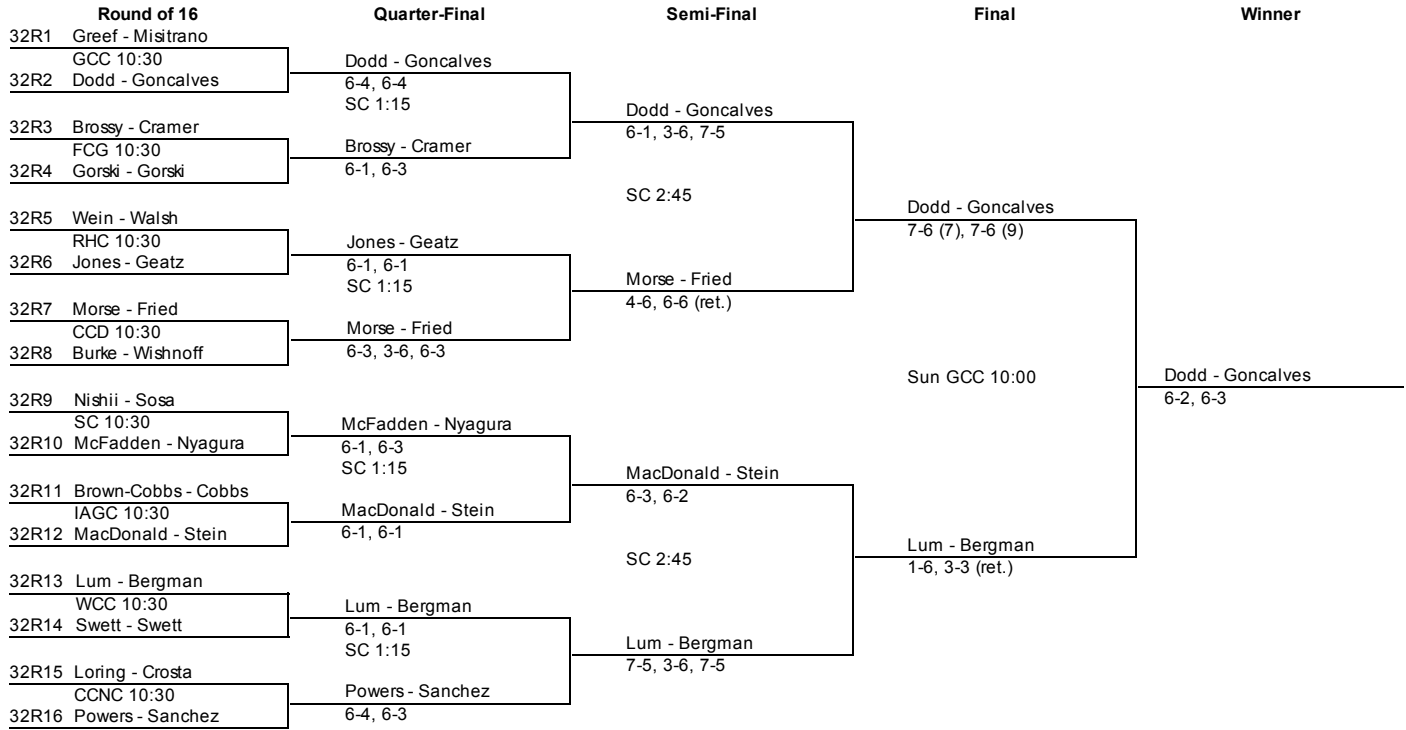

APTA Mixed Nationals - American Business
Saturday, Mar 22 - Sunday, Mar 23, 2014

32 Reprieve Draw