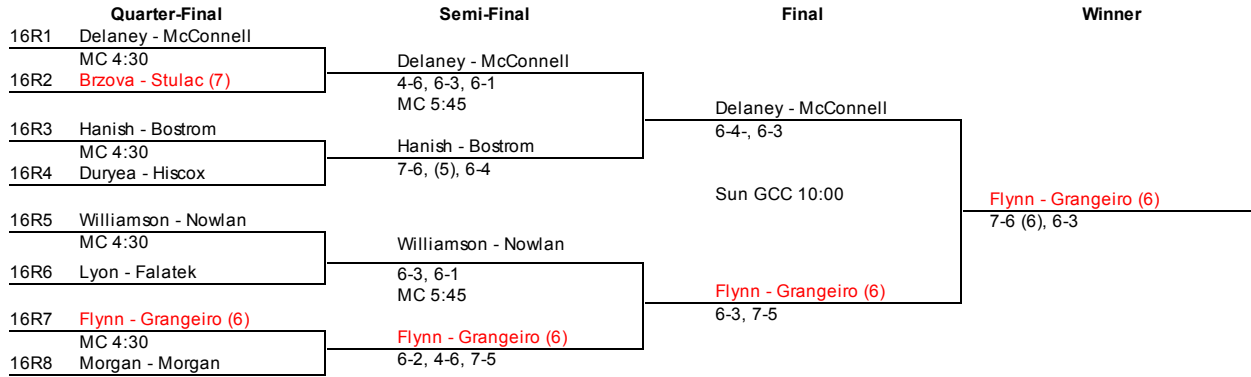

APTA Mixed Nationals - American Business
Saturday, Mar 22 - Sunday, Mar 23, 2014

16 Reprive Draw