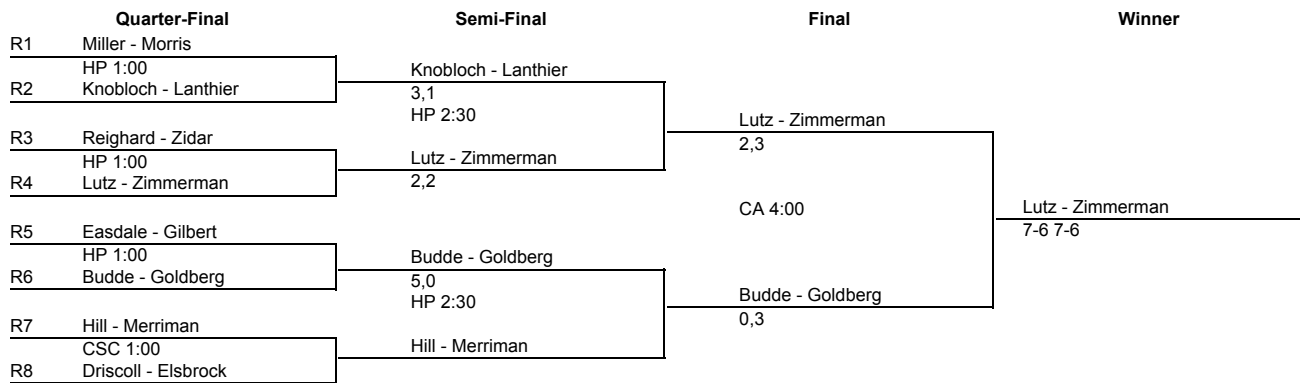

Midwesterns Women

Reprive Draw