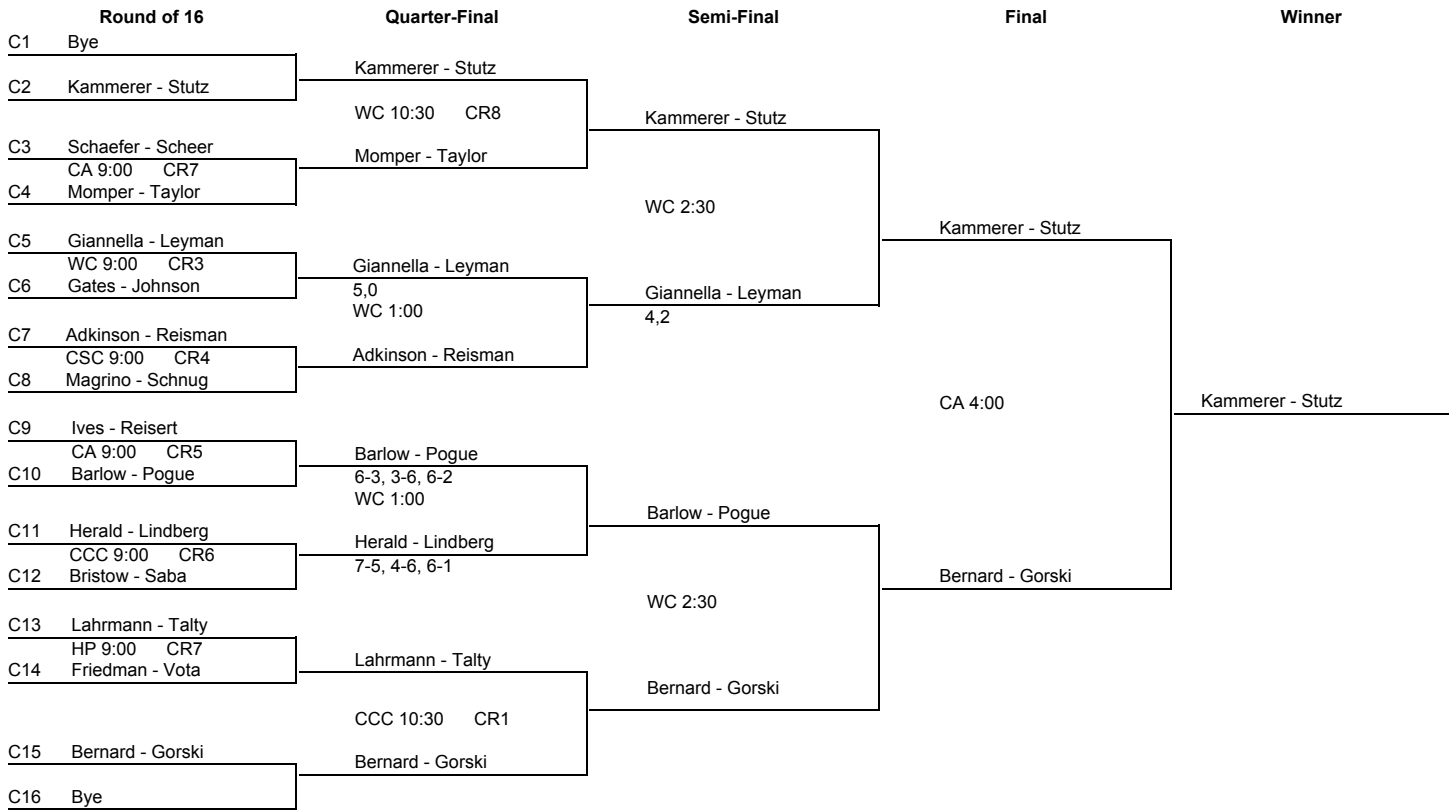

Midwesterns Women
 Quarter Reprive Draw

Semi-Final		Final	Winner
QR1	Hand - Heil CA 1:30	Johnston - Thompson 4,3 CA 3:30	Glassmeyer - Vinson (4) 6-4 6-4
QR2	Johnston - Thompson		
QR3	Glassmeyer - Vinson (4) CA 1:30		
QR4	Joseph - Lemieux	Glassmeyer - Vinson (4) 2-6, 6-0, 6-0	

Midwesterns Women

Reprive Draw

Midwesterns Women
Consolation Draw

Midwesterns Women
 Consolation Reprieve Draw