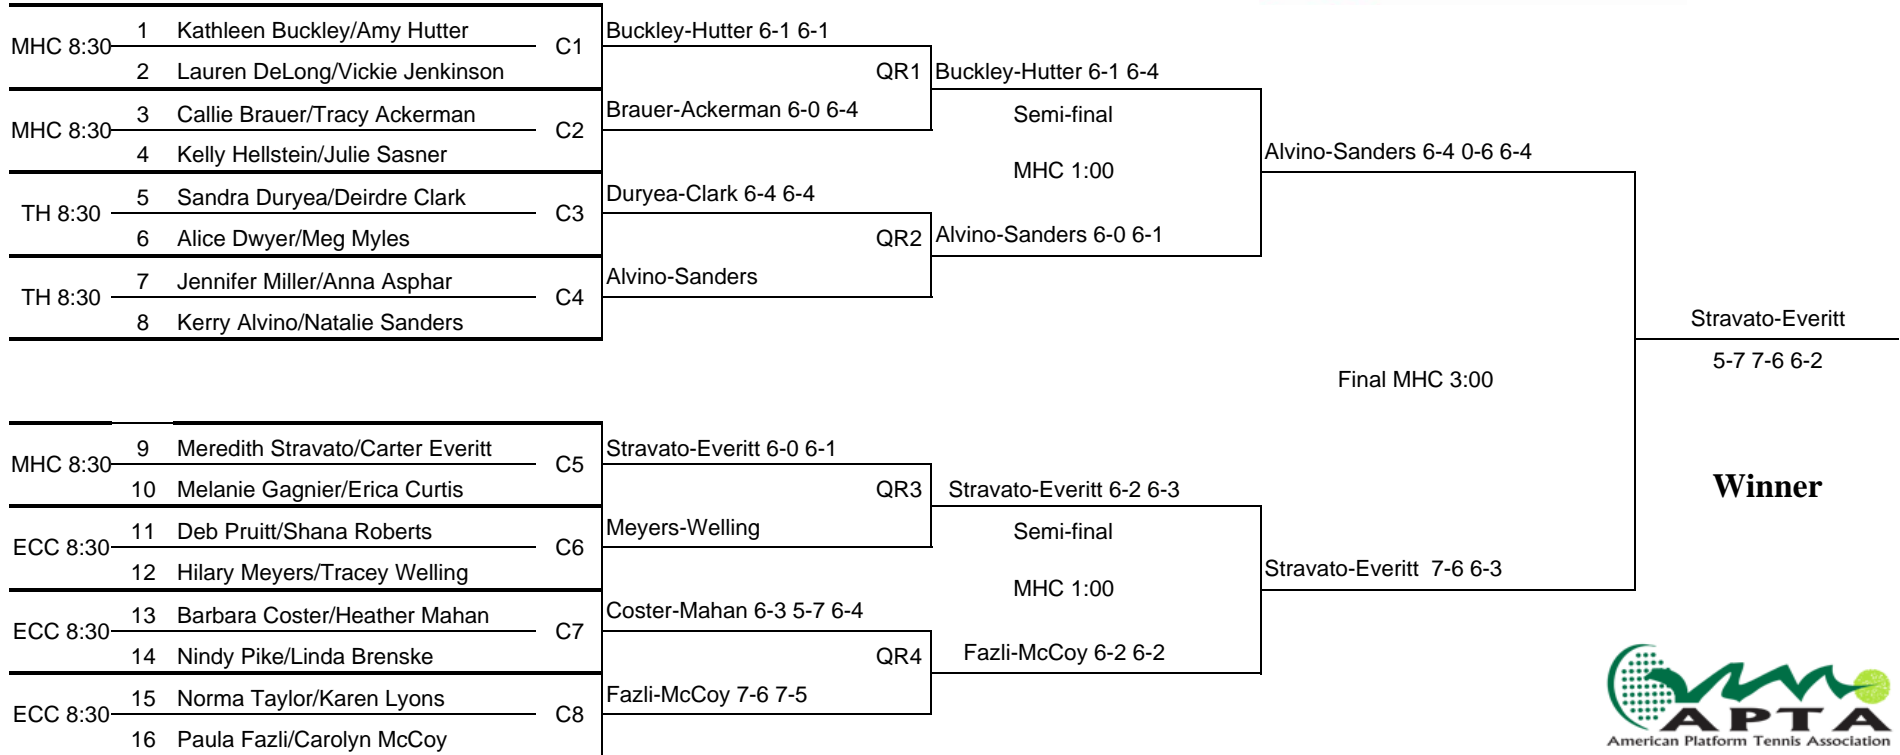

Tournament: New England Women's PCQ

Date: Saturday, January 18th 2014

Main Draw

Tournament: New England Women's PCQ

Date: Saturday, January 19th 2013

Consolation

MHC 10:00	C1 Delong-Jenkinson	CR1	Hellstein-Sasner		
	C2 Hellstein-Sasner			Hellstein-Sasner	
TH 10:00	C3 Dwyer-Myles	CR2	Dwyer-Myles		
	C4 Miller-Asphar				
MHC 10:00	C5 Gagnier-Curtis	CR3	Pruitt-Roberts		
	C6 Pruitt-Roberts			Taylor-Lyons	
ECC 10:00	C7 Pike-Brankse	CR4	Taylor-Lyons		
	C8 Taylor-Lyons				