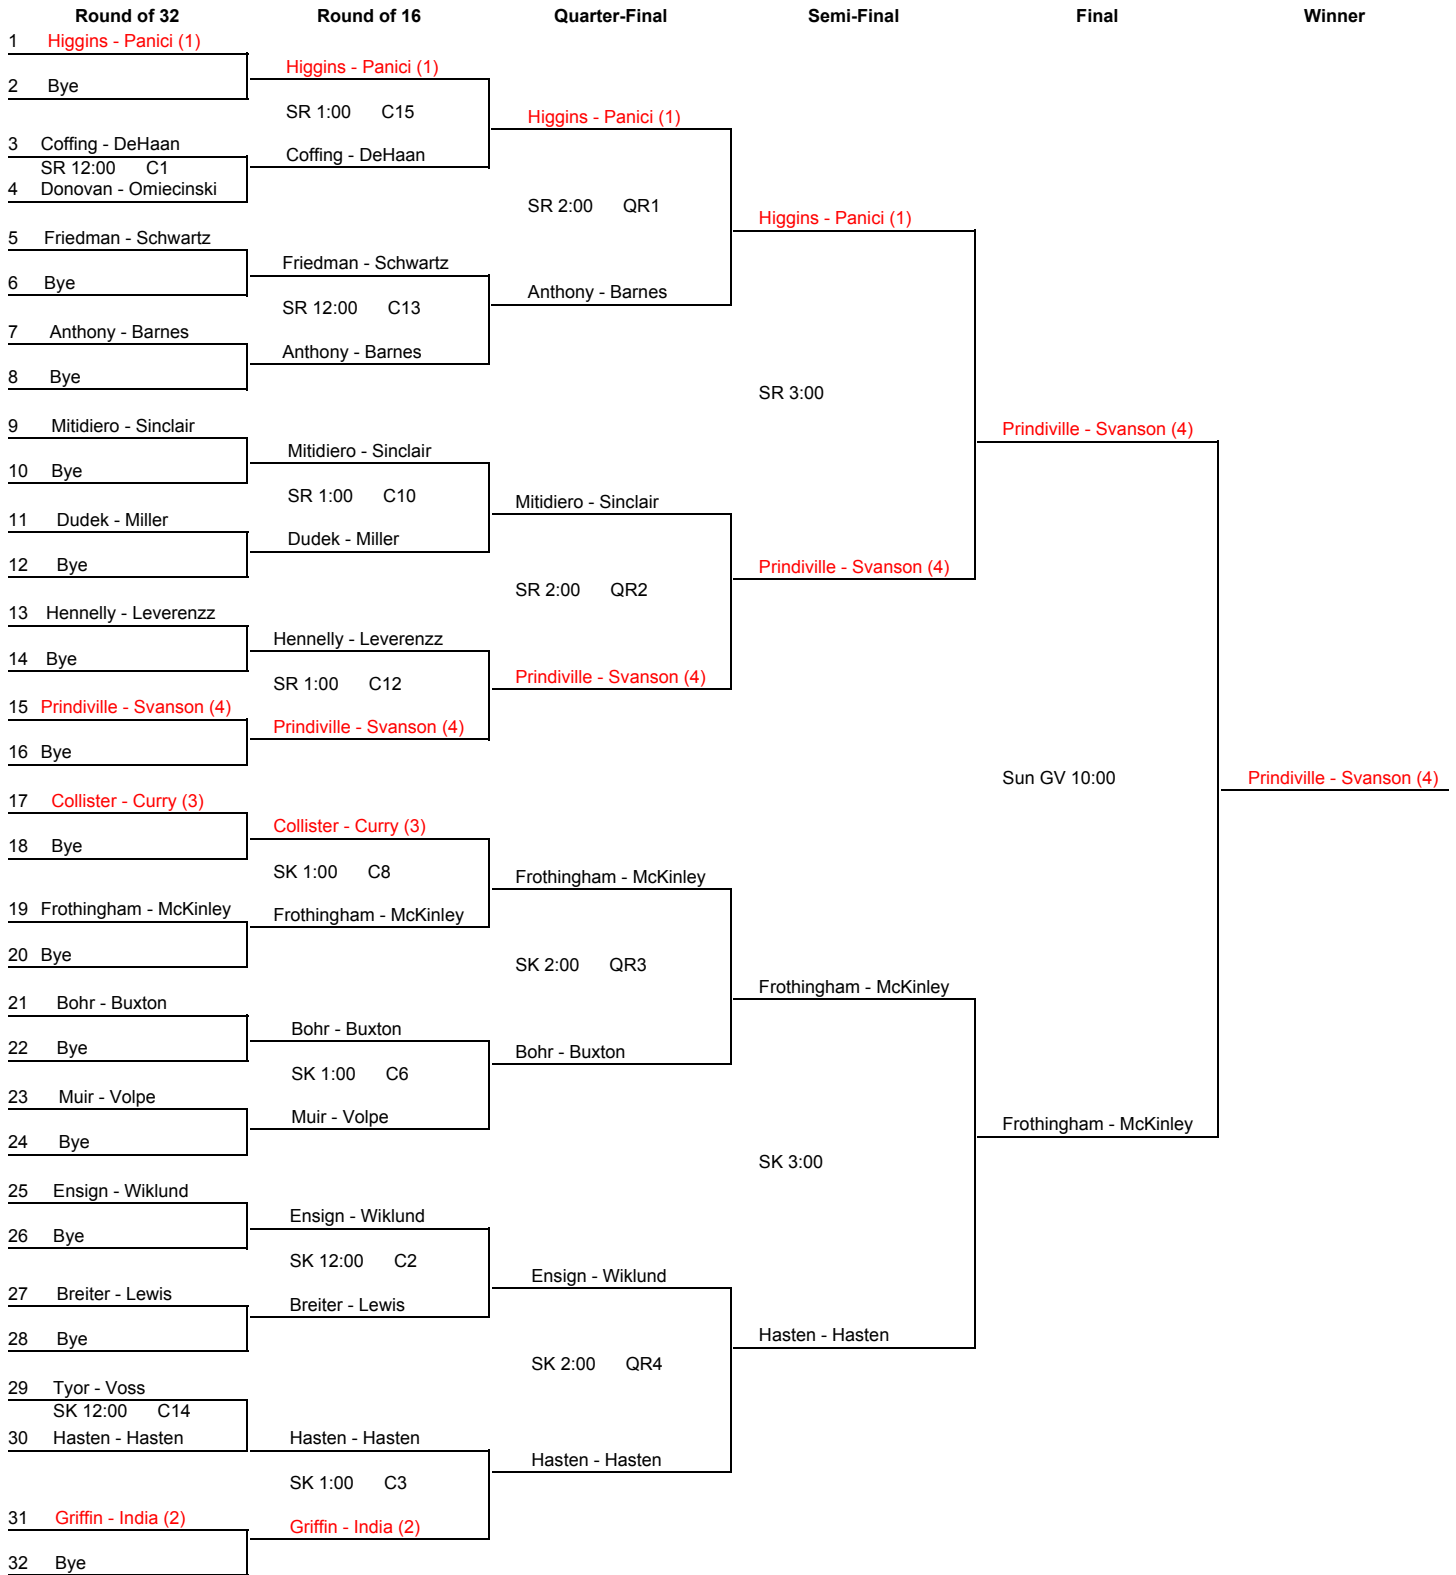

CPTC Series 3.0/2.0

Main Draw

CPTC Series 3.0/2.0

Quarter Reprive Draw

CPTC Series 3.0/2.0

Consolation Draw

CPTC Series 3.0/2.0

Last Chance Draw