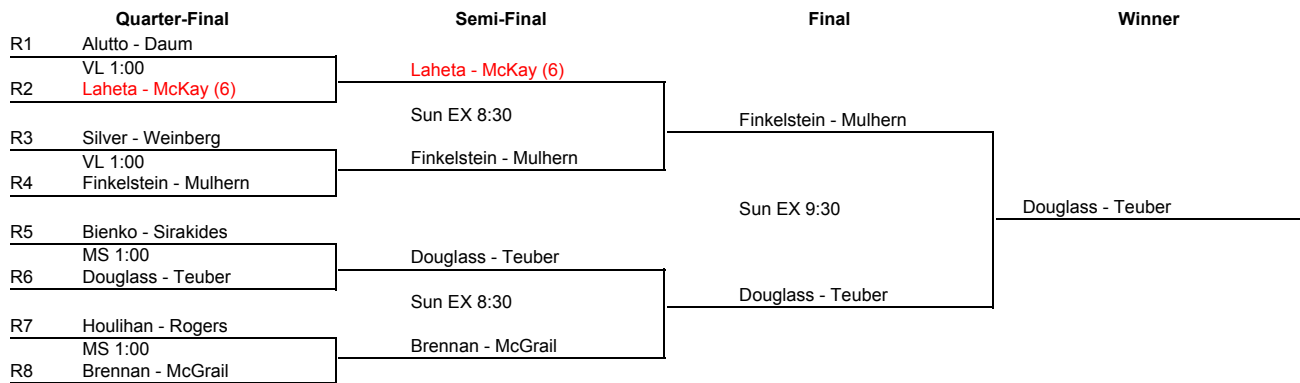

CPTC series 3.5

Main Draw - Top Half

CPTC series 3.5

Main Draw - Bottom Half

CPTC series 3.5

Main Draw - Final

Final	Winner
Babb - Long (1)	Eisenberg - Grossman
Sun GV 10:30	
Eisenberg - Grossman	

CPTC series 3.5

Quarter Reprive Draw

CPTC series 3.5

Reprieve Draw

CPTC series 3.5

Consolation Draw

CPTC series 3.5

Last Chance Draw