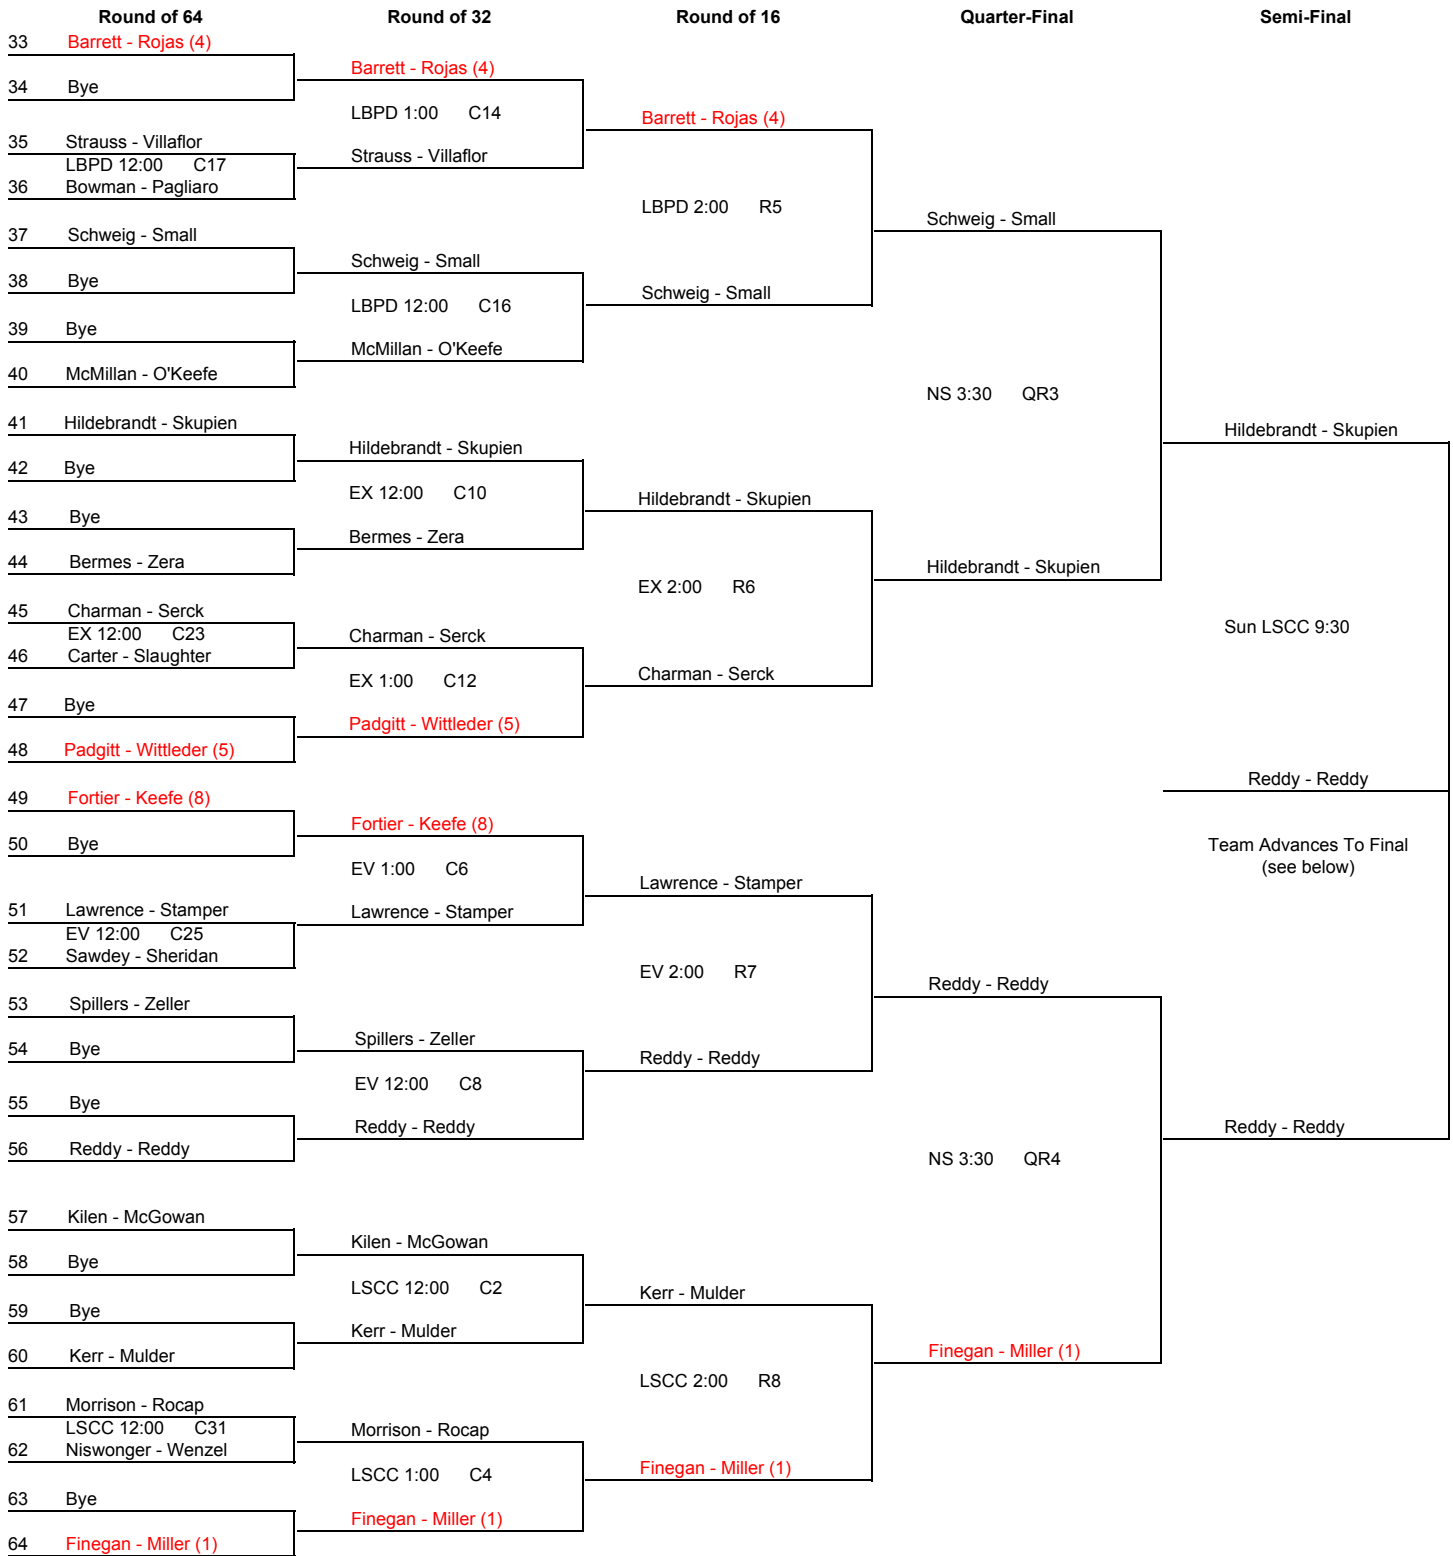

CPTC Series 4.0

Main Draw - Top Half

CPTC Series 4.0

Main Draw - Bottom Half

CPTC Series 4.0

Main Draw - Final

Final	Winner
King - Shader (7)	King - Shader (7)
Sun LSCC 10:30	
Reddy - Reddy	

CPTC Series 4.0

Quarter Reprive Draw

CPTC Series 4.0

Reprive Draw

CPTC Series 4.0  
Consolation Draw

CPTC Series 4.0

Last Chance Draw