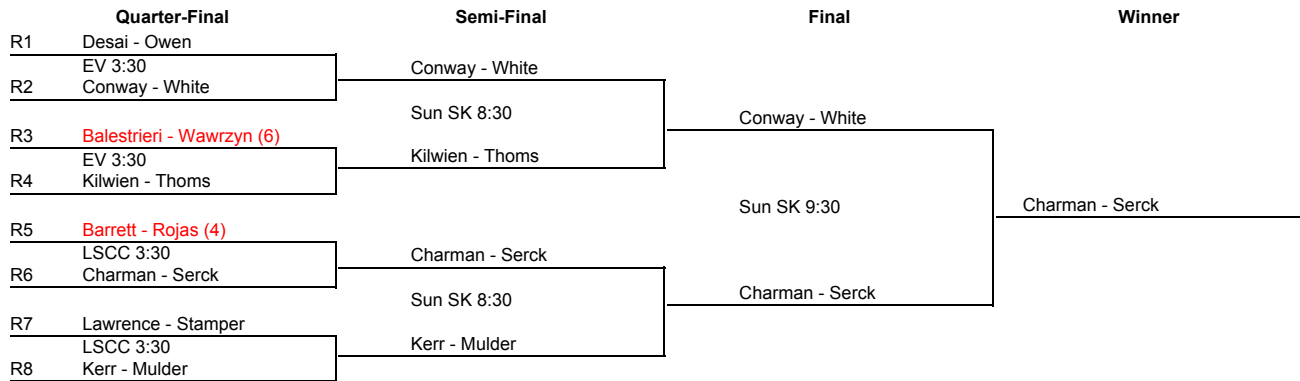

CPTC Series 4.0

Main Draw - Top Half

CPTC Series 4.0

Main Draw - Bottom Half

CPTC Series 4.0

Main Draw - Final

Final	Winner
King - Shader (7)	King - Shader (7)
Sun LSCC 10:30	
Reddy - Reddy	

CPTC Series 4.0

Quarter Reprive Draw

CPTC Series 4.0

Reprive Draw

CPTC Series 4.0  
Consolation Draw

CPTC Series 4.0

Last Chance Draw