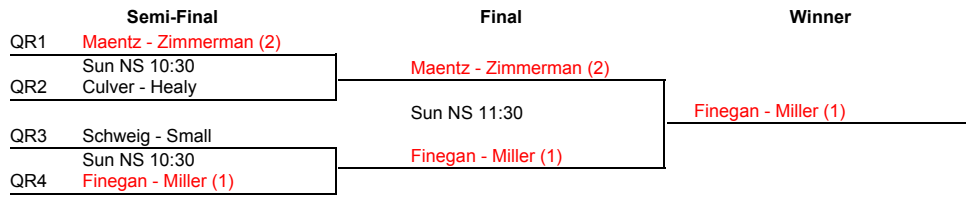

CPTC Series 4.0

Main Draw - Top Half

CPTC Series 4.0

Main Draw - Bottom Half

CPTC Series 4.0

Main Draw - Final

Final	Winner
King - Shader (7)	King - Shader (7)
Sun LSCC 10:30	
Reddy - Reddy	

CPTC Series 4.0

Quarter Reprive Draw

CPTC Series 4.0

Reprive Draw

CPTC Series 4.0  
Consolation Draw

CPTC Series 4.0

Last Chance Draw