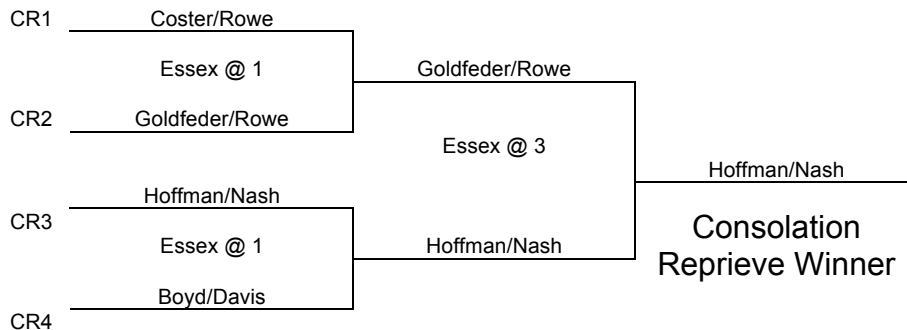

Consolation Reprive