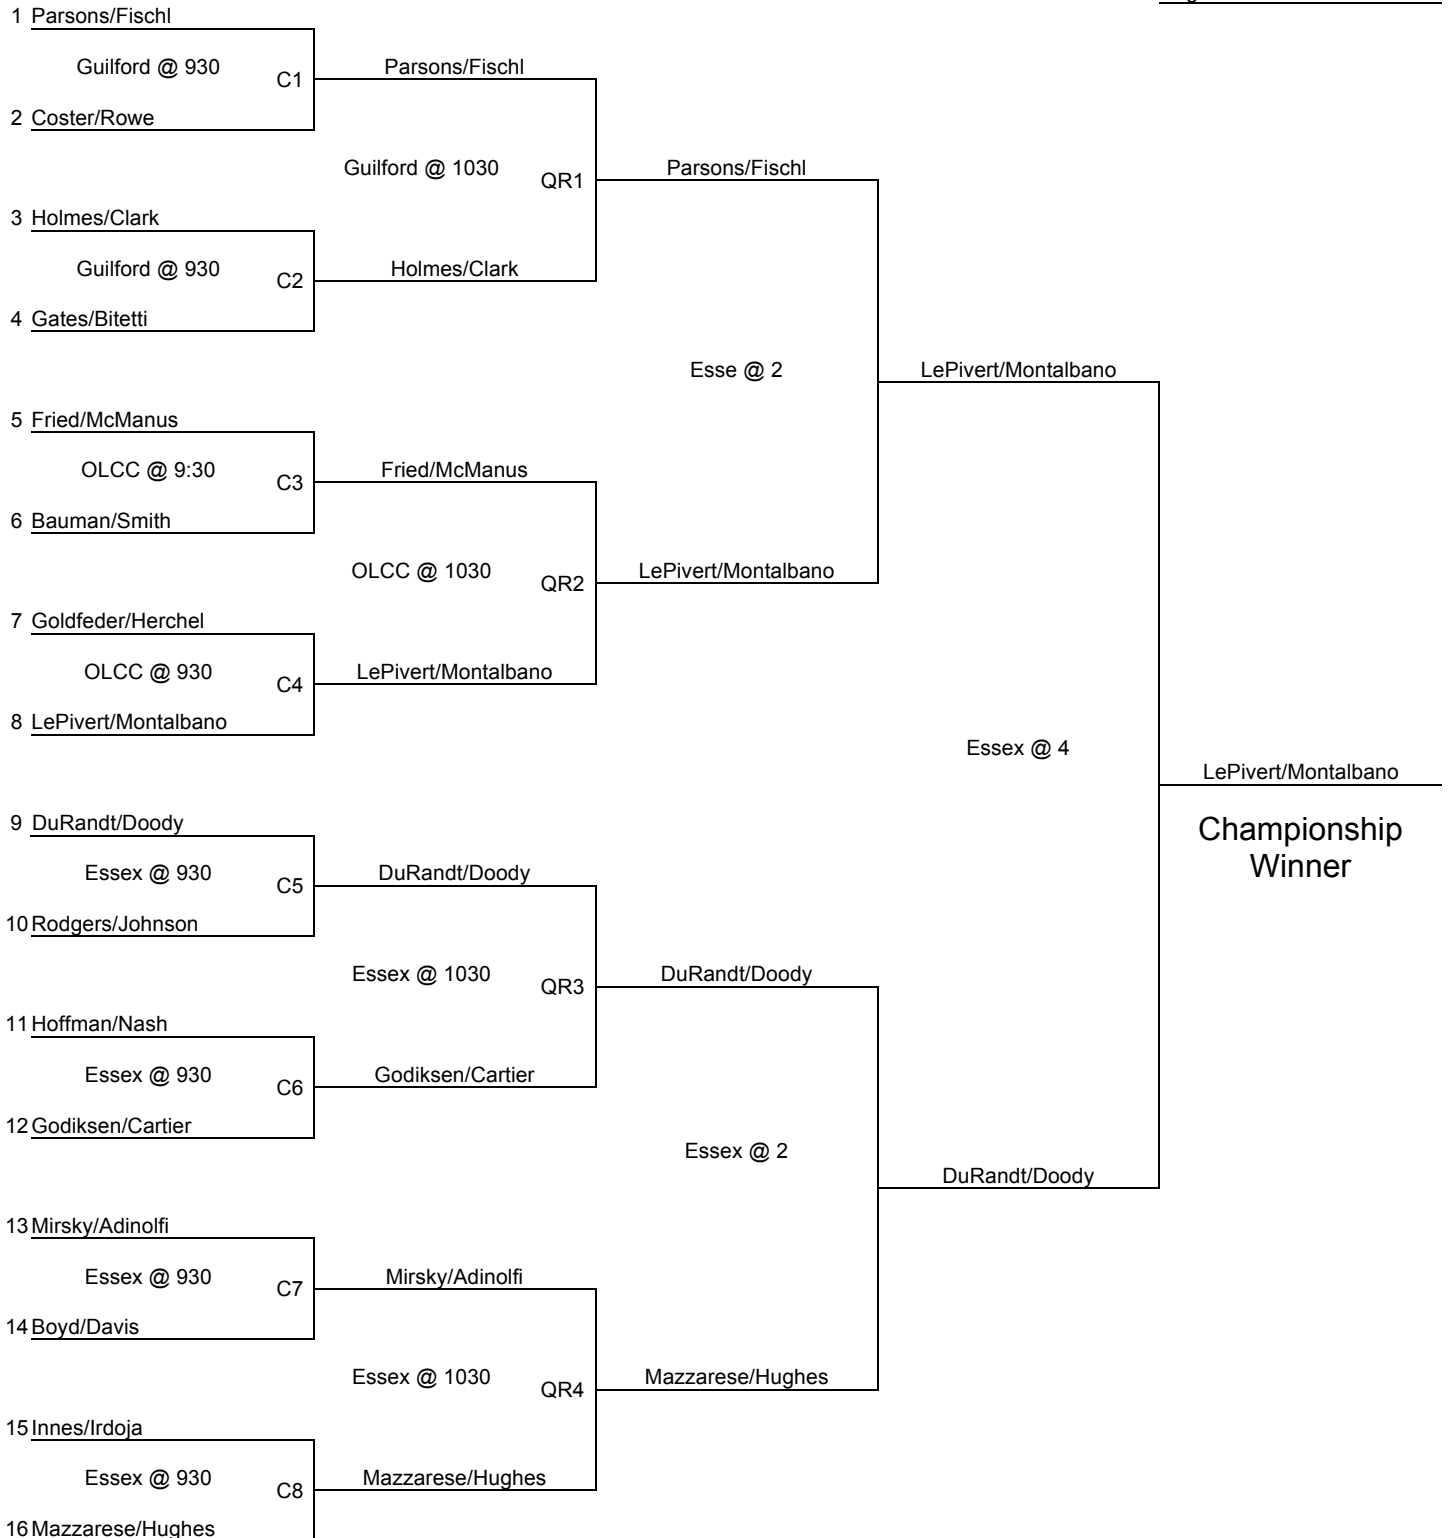

Tournament Shoreline PCQ

Location Essex Platform Tennis Club Date 2/8/14

Main Draw

Seeded Teams

1. Parsons/Fischl
2. Hughes/Mazzarese

Tournament Shoreline PCQ

Location Essex Platform Tennis Club Date 2/8/14