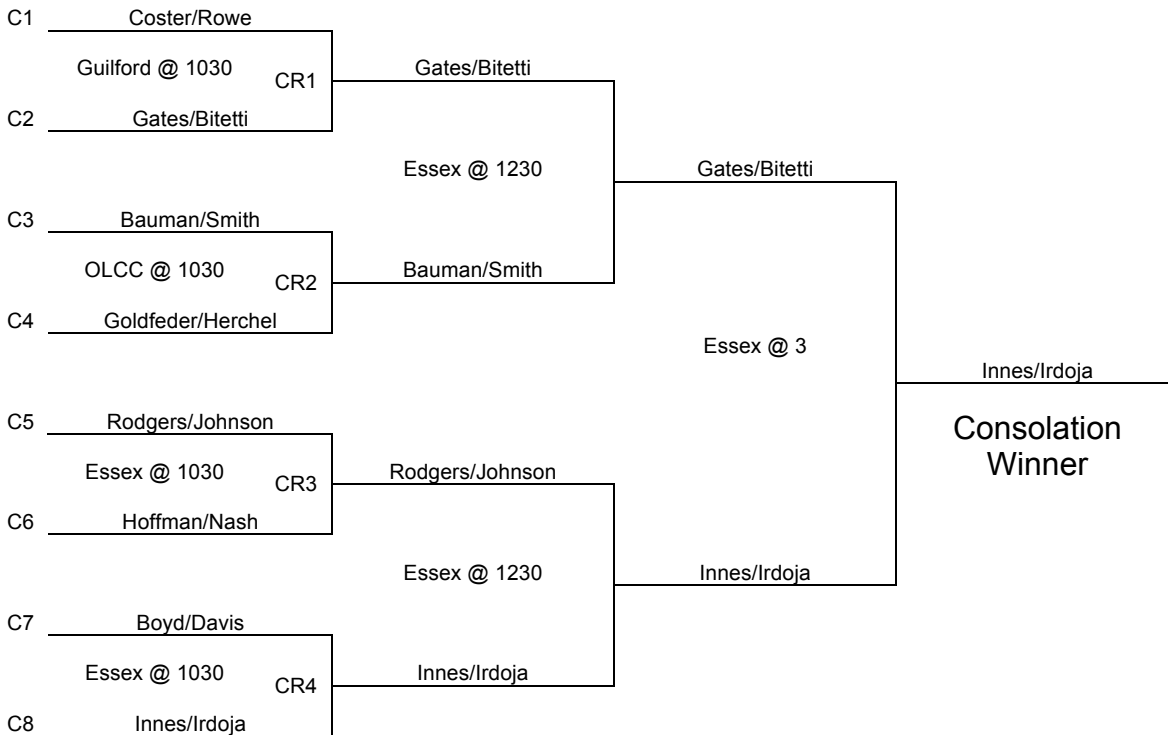

Tournament Shoreline PCQ

Location Essex Platform Tennis Club Date 2/8/14

Consolation